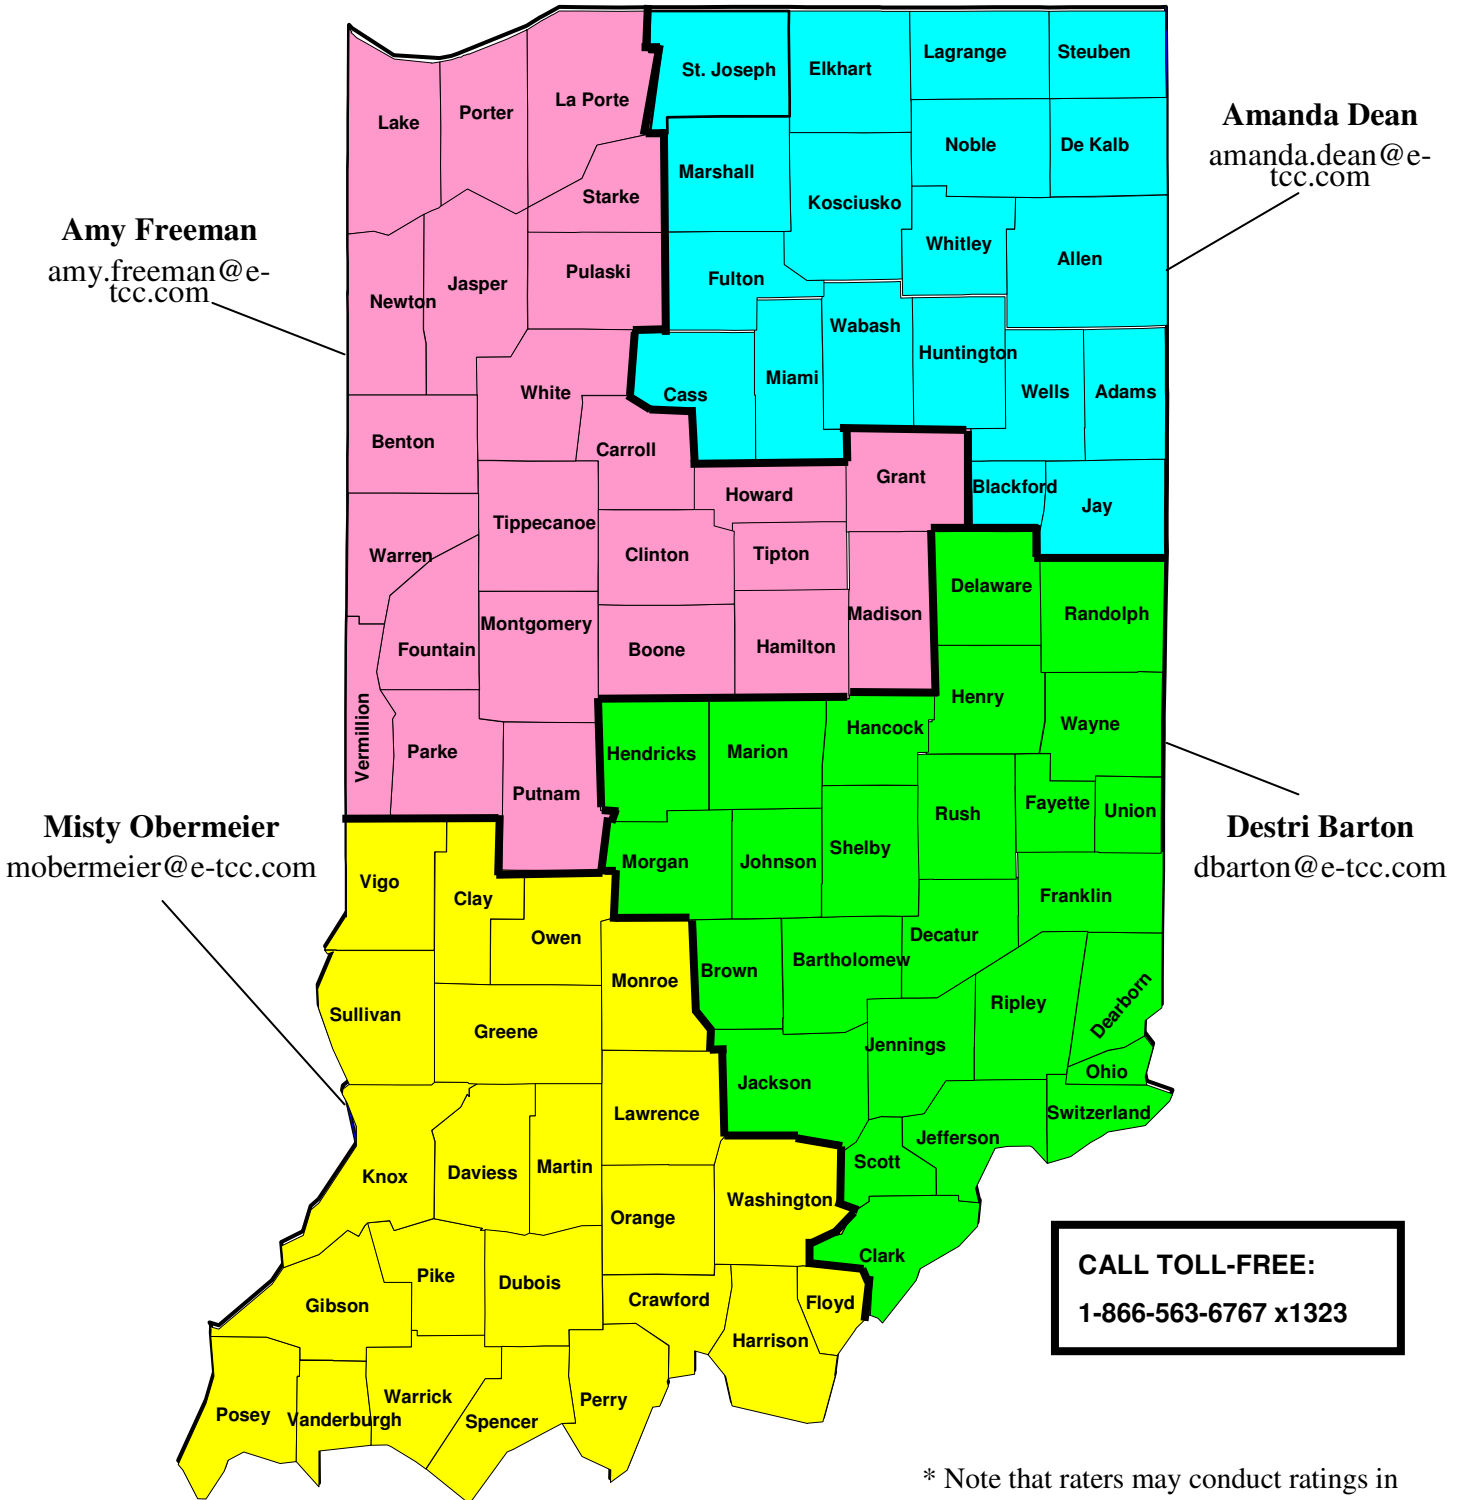

State of Indiana

Paths to QUALITY™

Raters by Region

CALL TOLL-FREE:
1-866-563-6767 x1323

* Note that raters may conduct ratings in regions other than their own as needed.