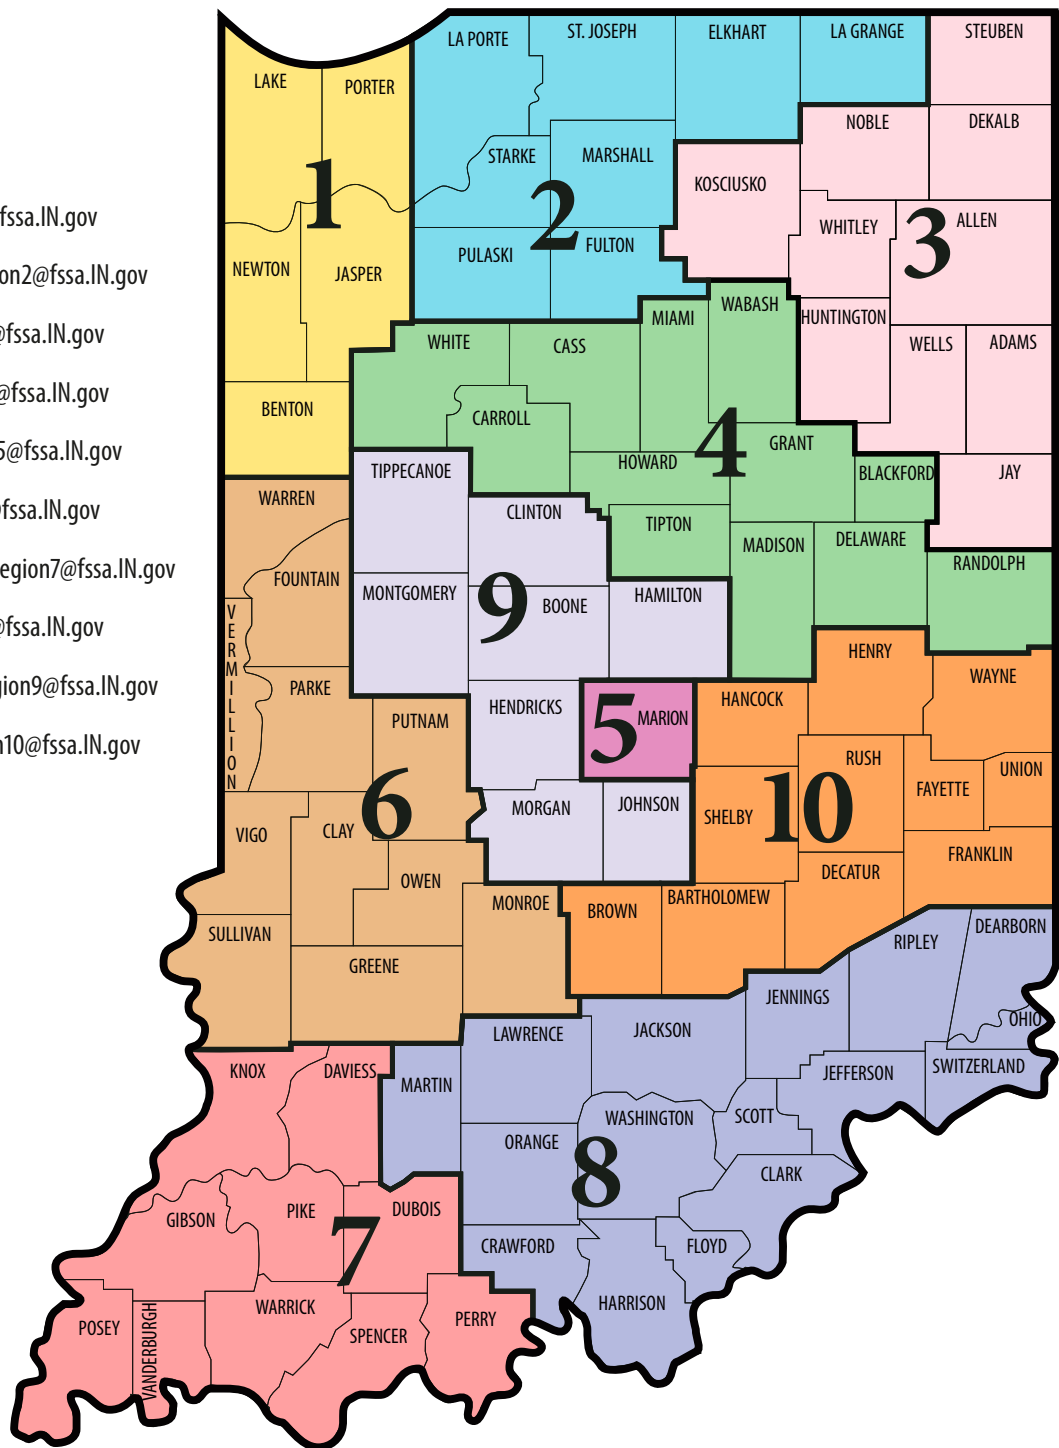

Division of Family Resources

Indiana Family & Social Services Administration

Region 1 (Lake): DFR.region1@fssa.IN.gov

Region 2 (St. Joseph): DFR.region2@fssa.IN.gov

Region 3 (Allen): DFR.region3@fssa.IN.gov

Region 4 (Grant): DFR.region4@fssa.IN.gov

Region 5 (Marion): DFR.region5@fssa.IN.gov

Region 6 (Vigo): DFR.region6@fssa.IN.gov

Region 7 (Vanderburgh): DFR.region7@fssa.IN.gov

Region 8 (Clark): DFR.region8@fssa.IN.gov

Region 9 (Tippecanoe): DFR.region9@fssa.IN.gov

Region 10 (Wayne): DFR.region10@fssa.IN.gov

Inquiries sent to a DFR Region e-mail address will receive a response within 3-5 business days.

Find a complete list of offices and contact information beginning on the next page.