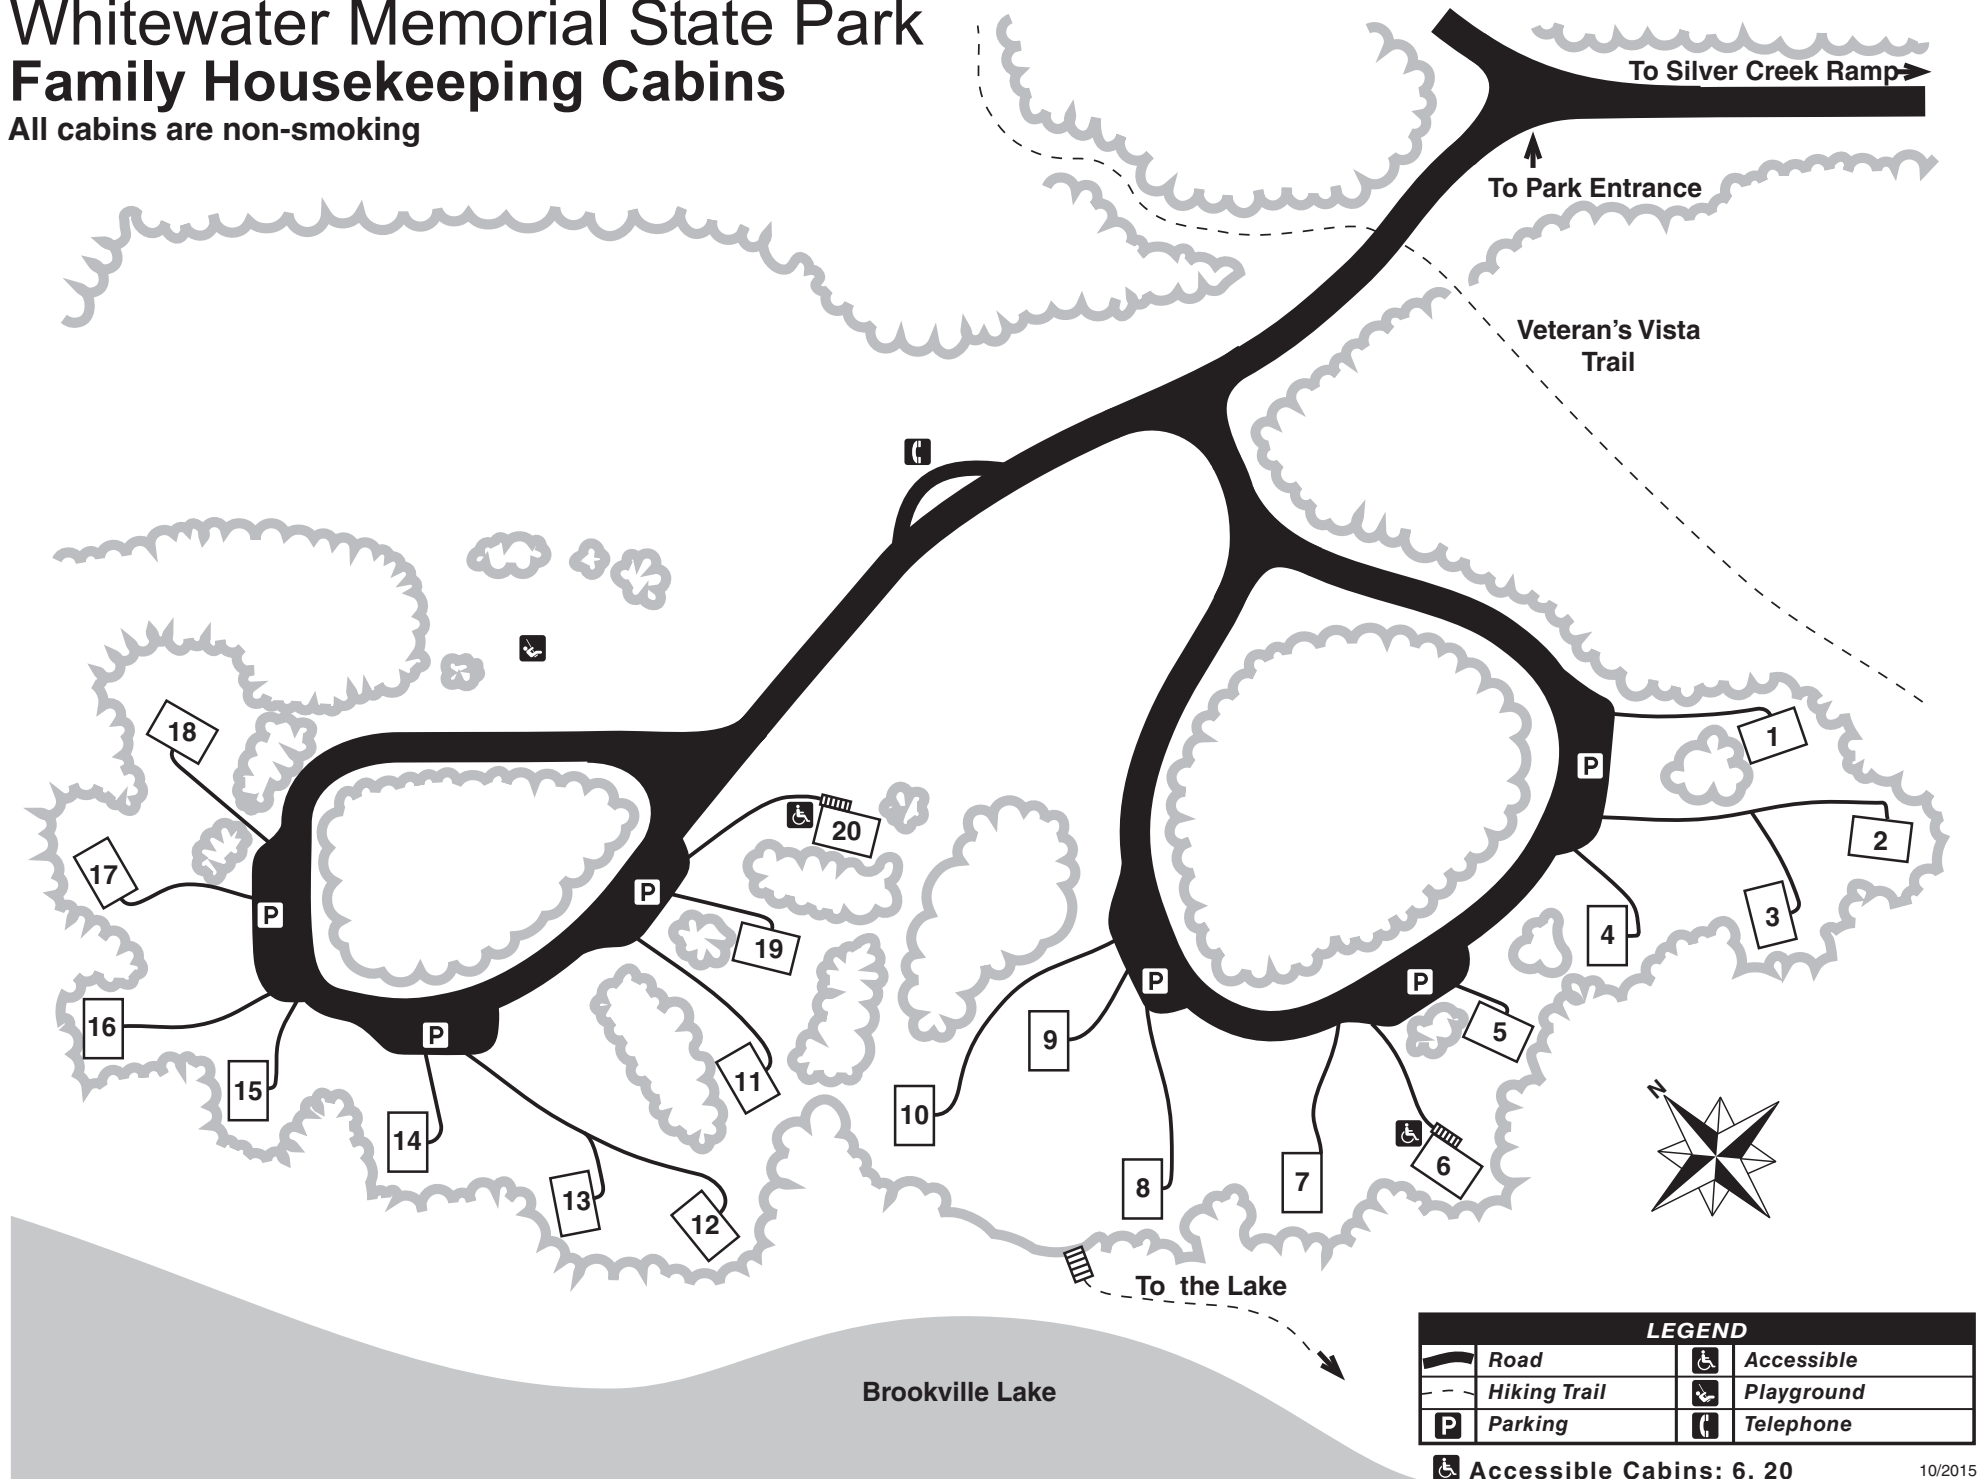

Whitewater Memorial State Park Family Housekeeping Cabins

All cabins are non-smoking

Brookville Lake

LEGEND			
	Road		Accessible
	Hiking Trail		Playground
	Parking		Telephone

Accessible Cabins: 6, 20