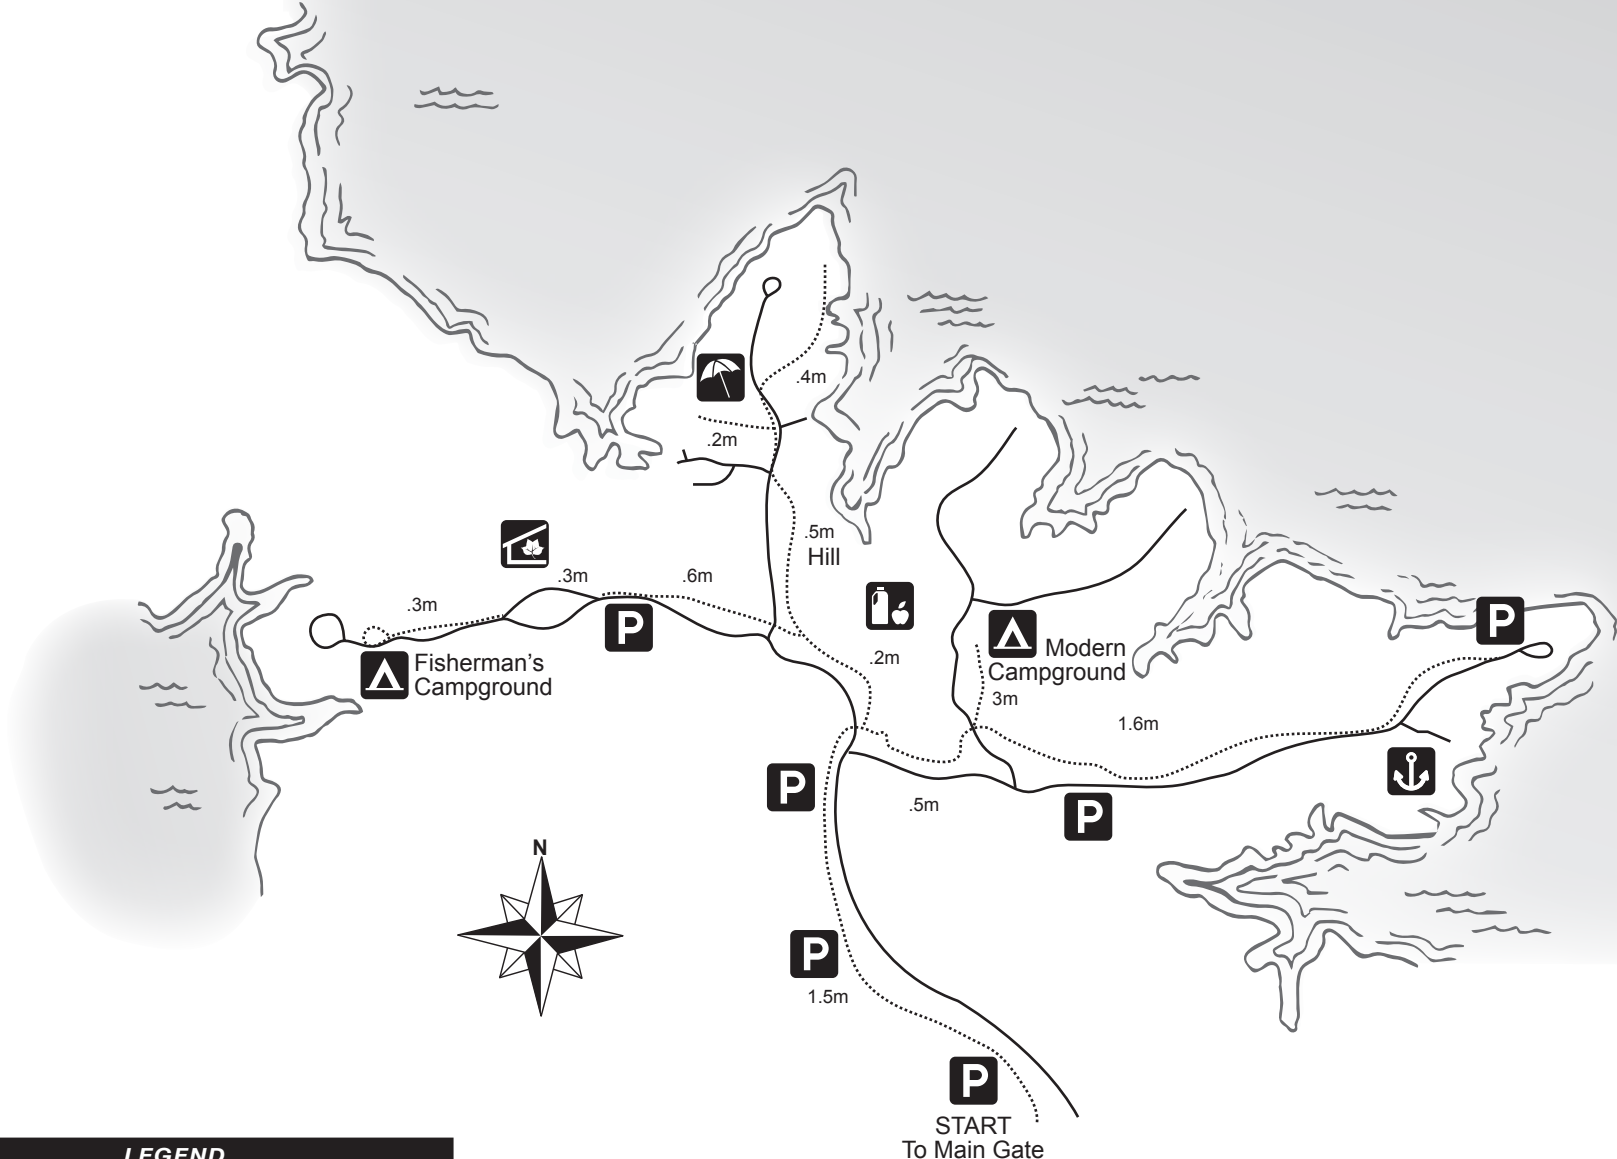

PATOKA LAKE

Bike Trails

LEGEND			
	Road		Camp Store
	Bike Trail		Nature Center
	Campground		Beach
	Parking		Marina

1/2 Mile