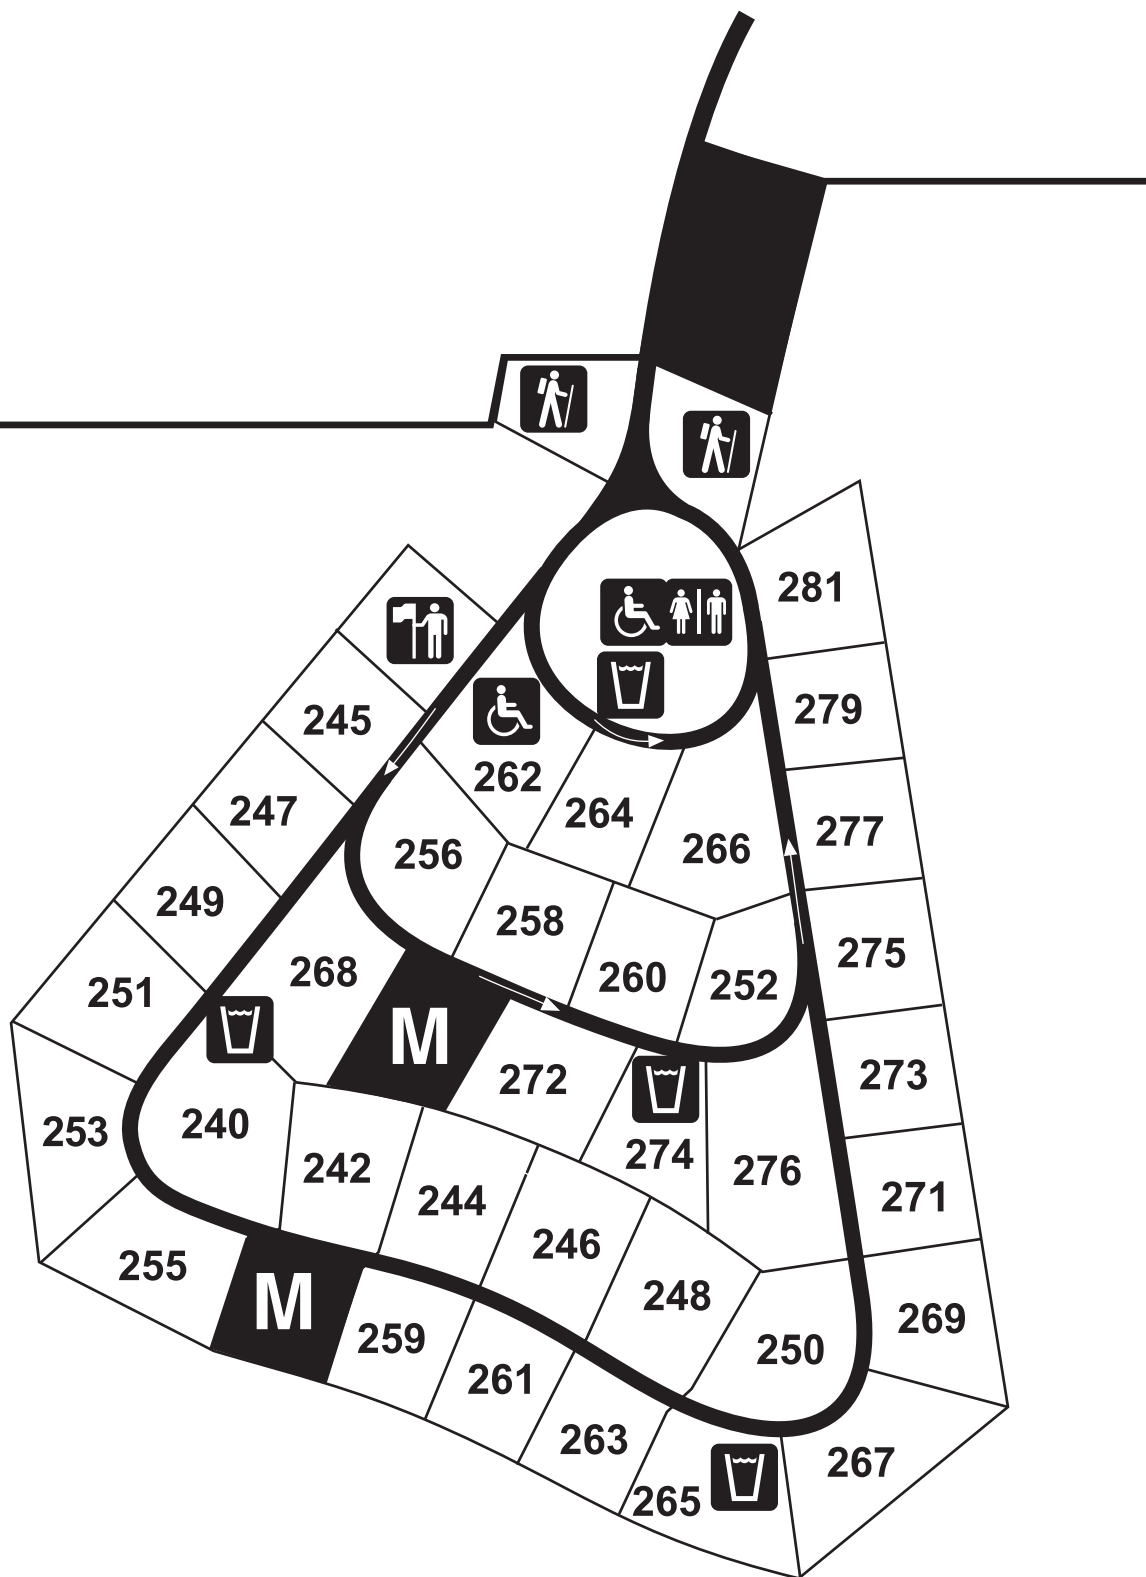

O'BANNON WOODS STATE PARK

Electric D section-Horsemen's Campground only

D

LEGEND			
	Road		Accessible
	Manure Bin		Campground Host
	Water Hydrant		Trail Head
	Restroom		