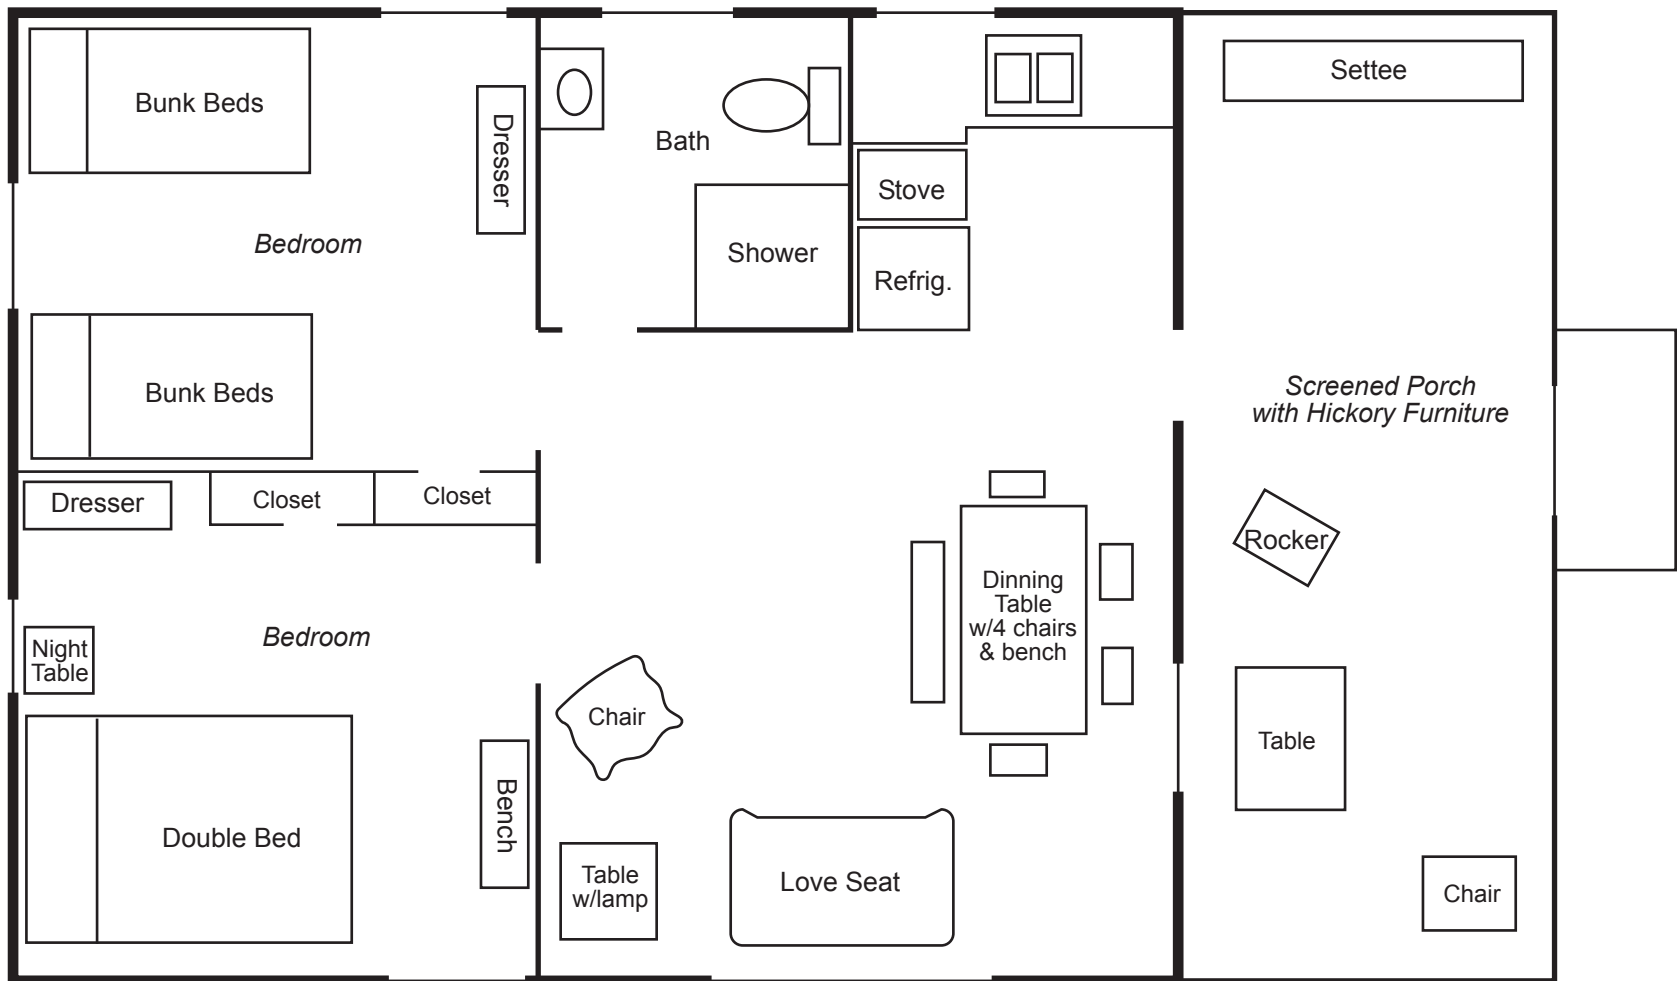

# Lincoln State Park Blue Heron Family Cabin - Floor Plan

No pets allowed in the cabin area

- Cabin has a stationary picnic table, fire ring, grill and 2 parking spaces.
- All cabins have central air and heat.