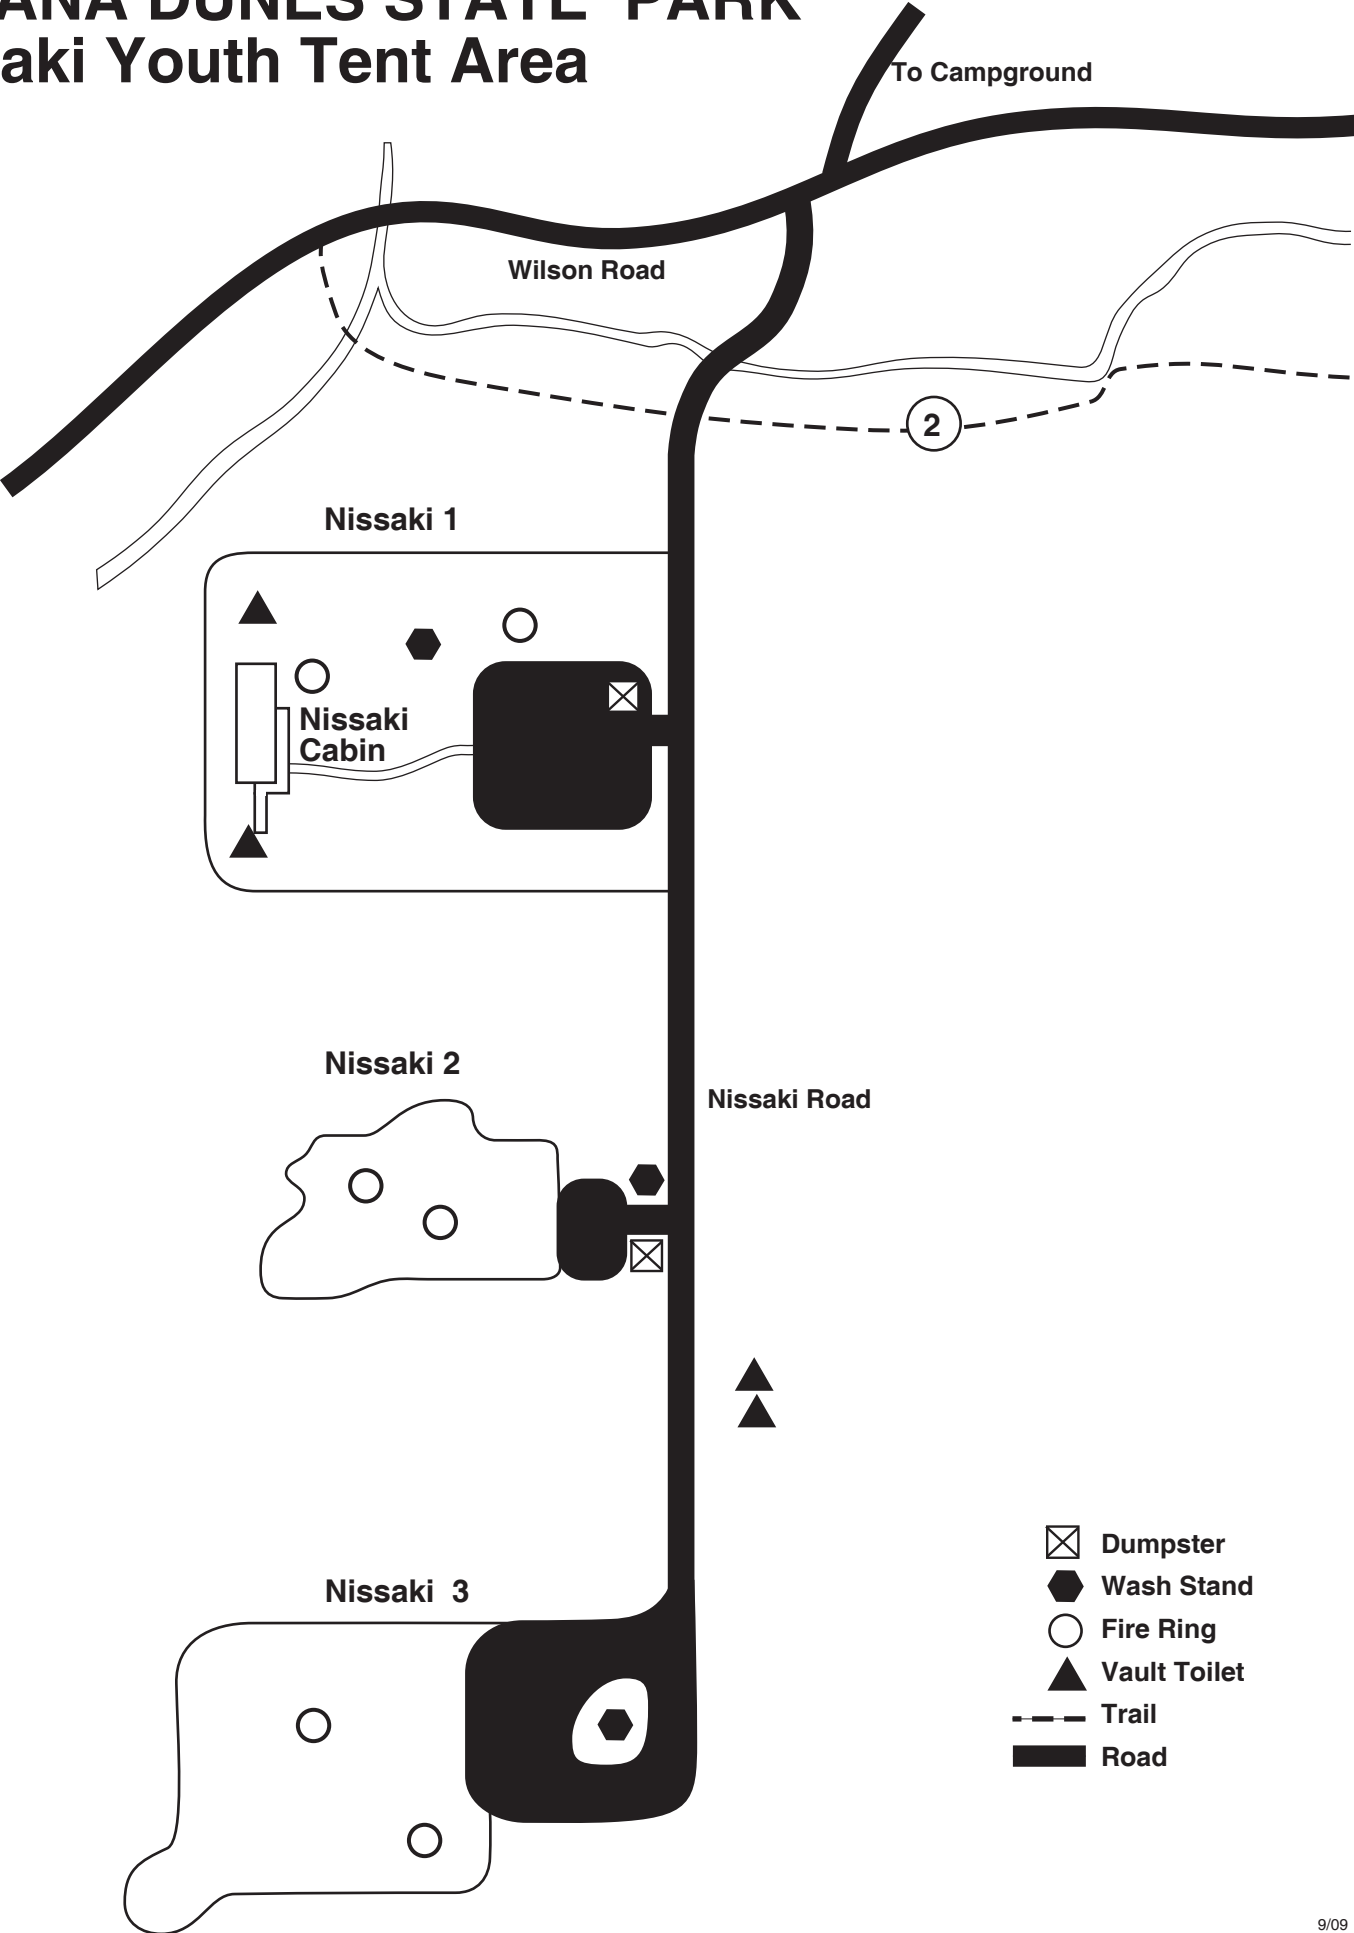

# INDIANA DUNES STATE PARK

## Nissaki Youth Tent Area

- ☒ Dumpster
- ⬡ Wash Stand
- Fire Ring
- ▲ Vault Toilet
- - - Trail
- ▬ Road