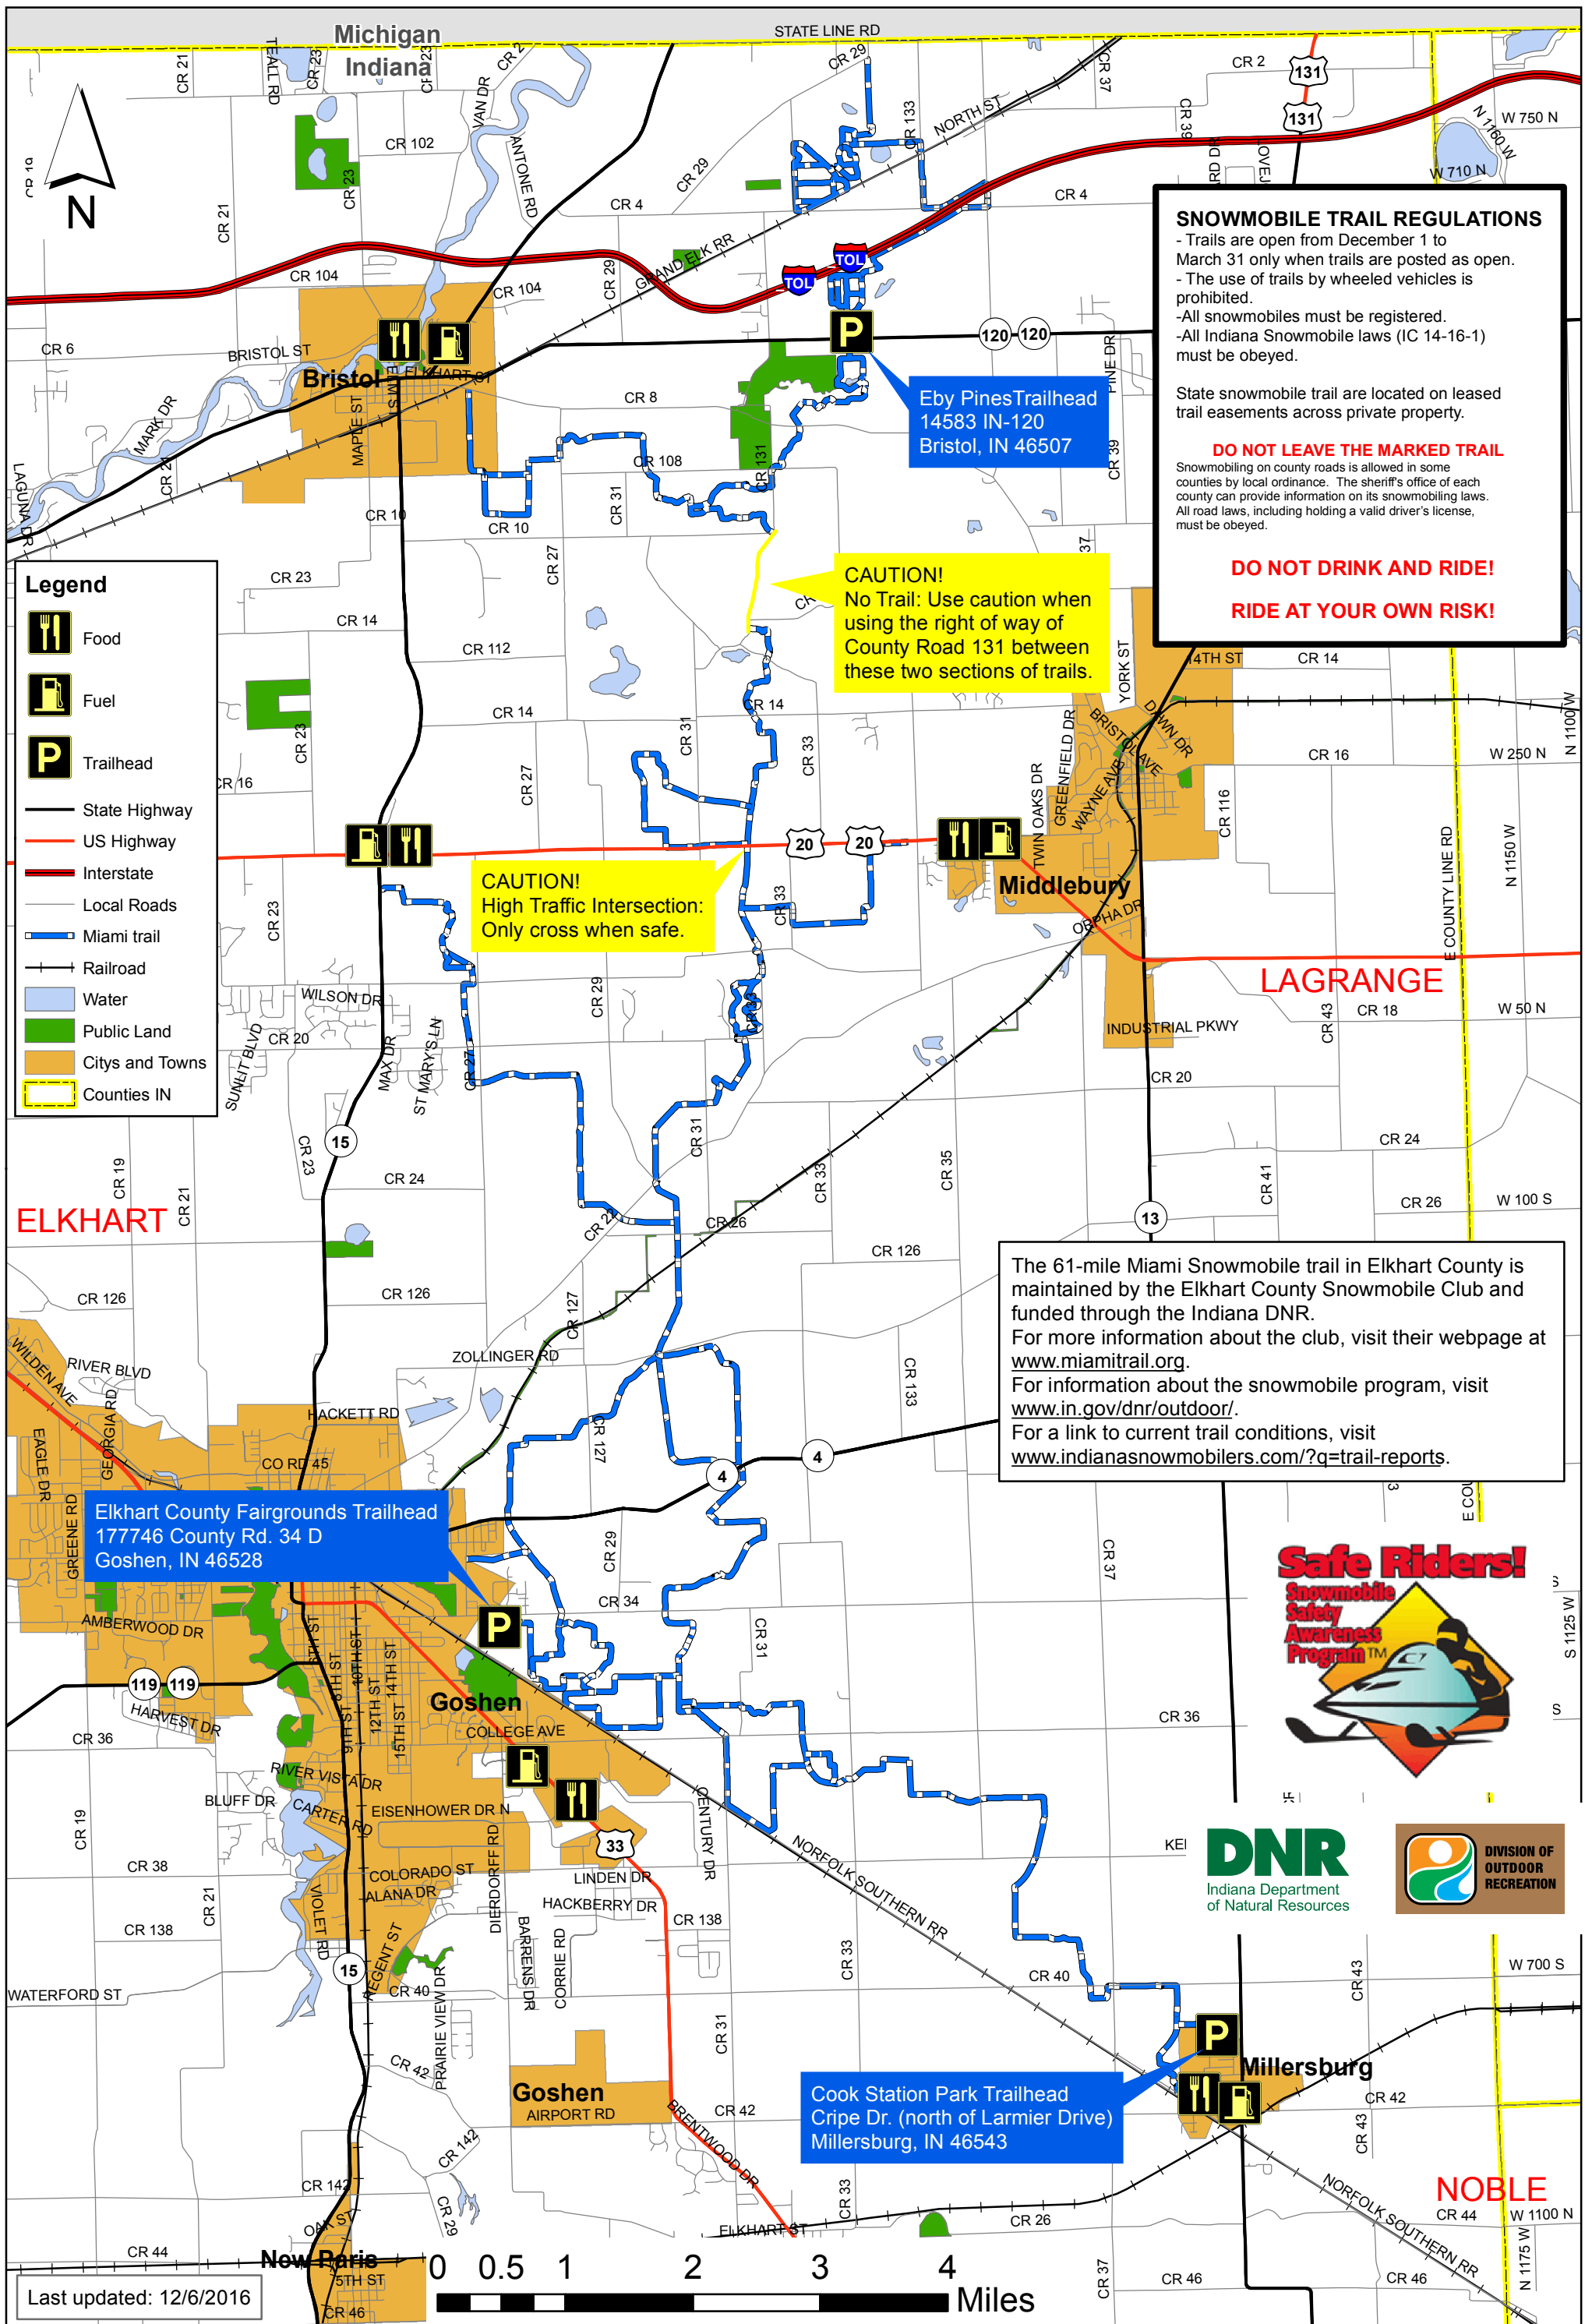

Miami Snowmobile Trail

Last updated: 12/6/2016

0 0.5 1 2 3 4 Miles