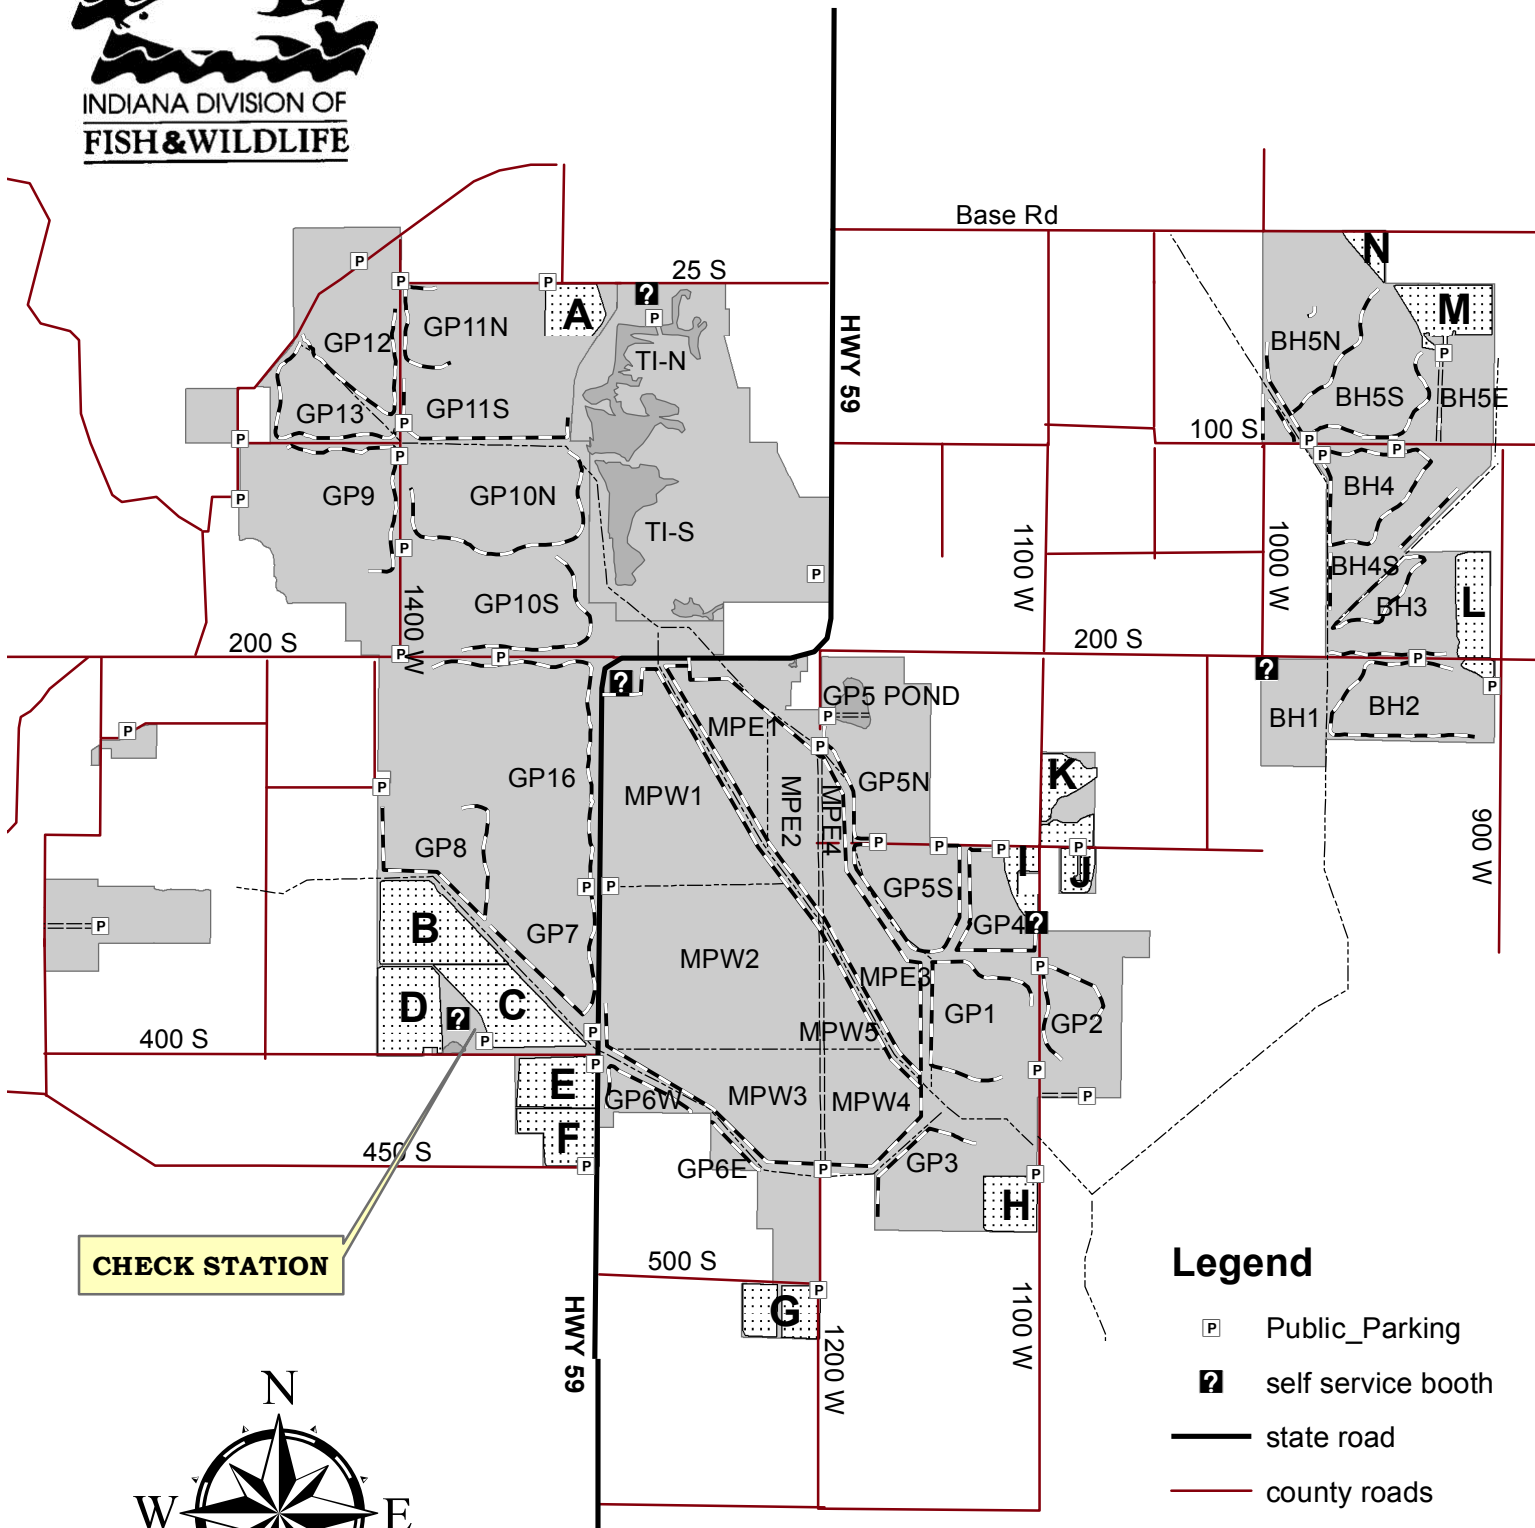

Goose Pond FWA Waterfowl Draw Map

CHECK STATION

Legend

- Public_Parking
- self service booth
- state road
- county roads
- waterways
- OWNER**
- S/DNR FW
- Wetland Units
- Fields