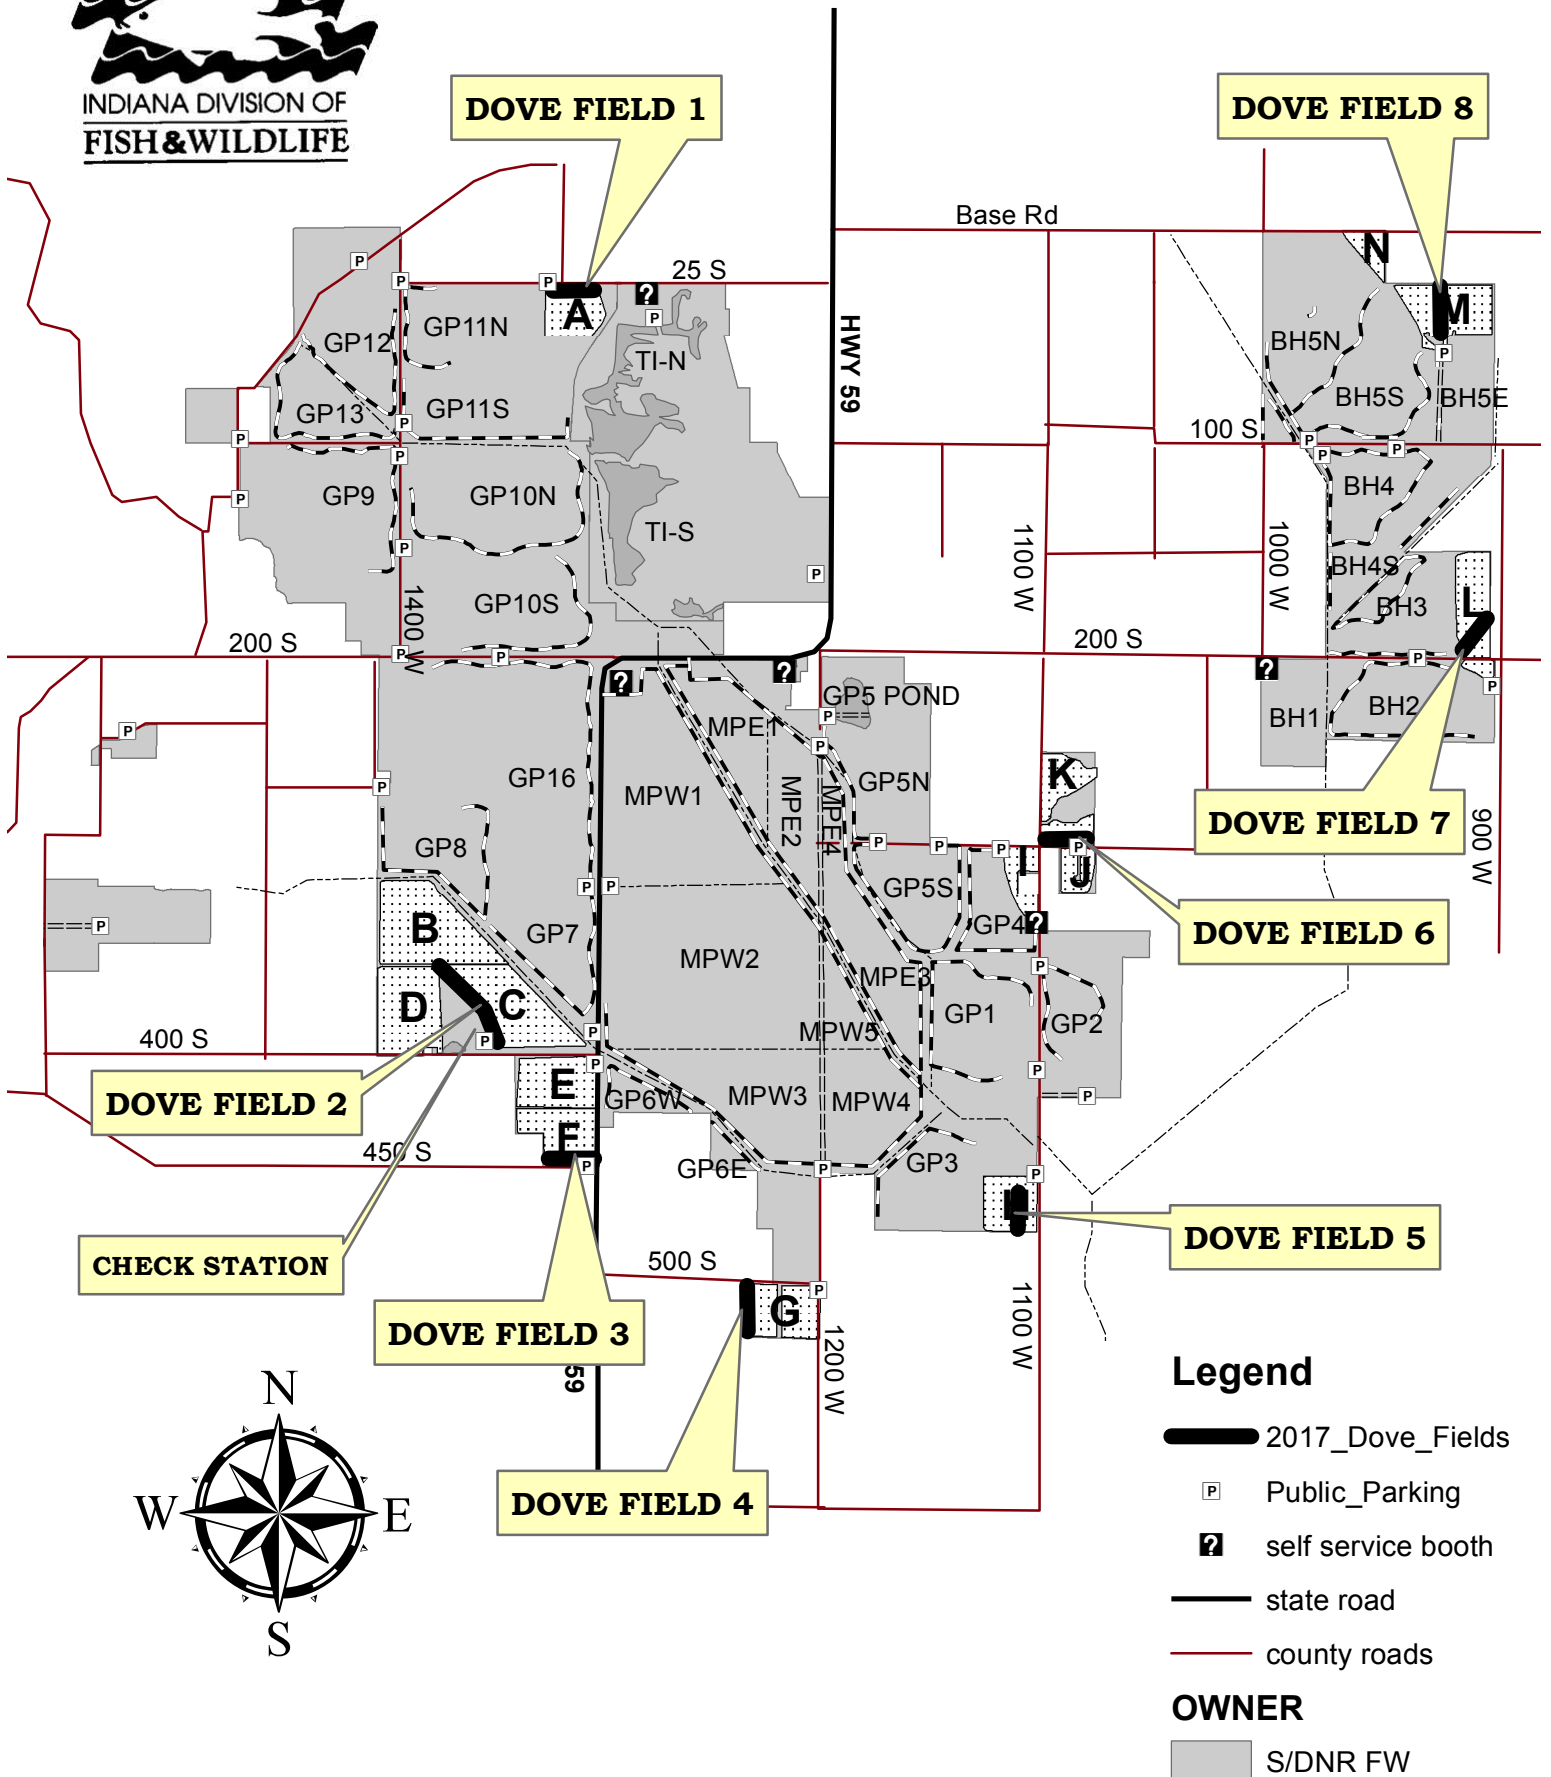

Goose Pond FWA 2017 Managed Dove Fields

DOVE FIELD 2

CHECK STATION

DOVE FIELD 3

DOVE FIELD 4

DOVE FIELD 1

DOVE FIELD 7

DOVE FIELD 6

DOVE FIELD 5

DOVE FIELD 8

Legend

- 2017_Dove_Fields
- Public_Parking
- self service booth
- state road
- county roads

OWNER

- S/DNR FW