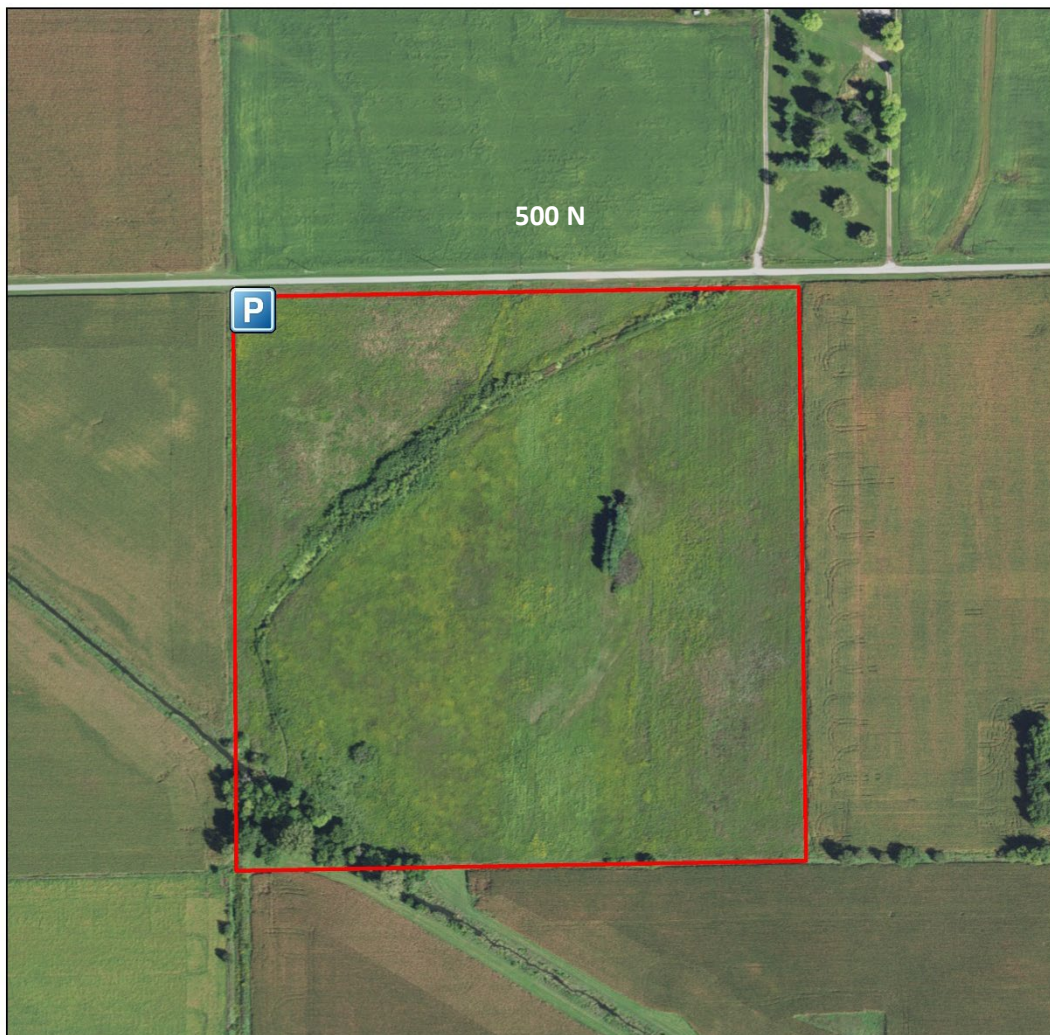

Falwell Game Bird Area Benton County, Indiana

Falwell Game Bird Area is a 40-acre property. It was purchased by the Division of Fish & Wildlife in 1989 with Game Bird Habitat Stamp funds. The site is predominantly grass.

Directions: From Fowler, go north on S.R. 55 approximately 4 miles to 500 N. Turn east onto 500 N and travel 4 ½ miles. The property will be on the south side of the road. Park by the wooden sign.

GPS coordinates for the parking area: (40.678523, -87.254190). All boundaries on the map are approximate.