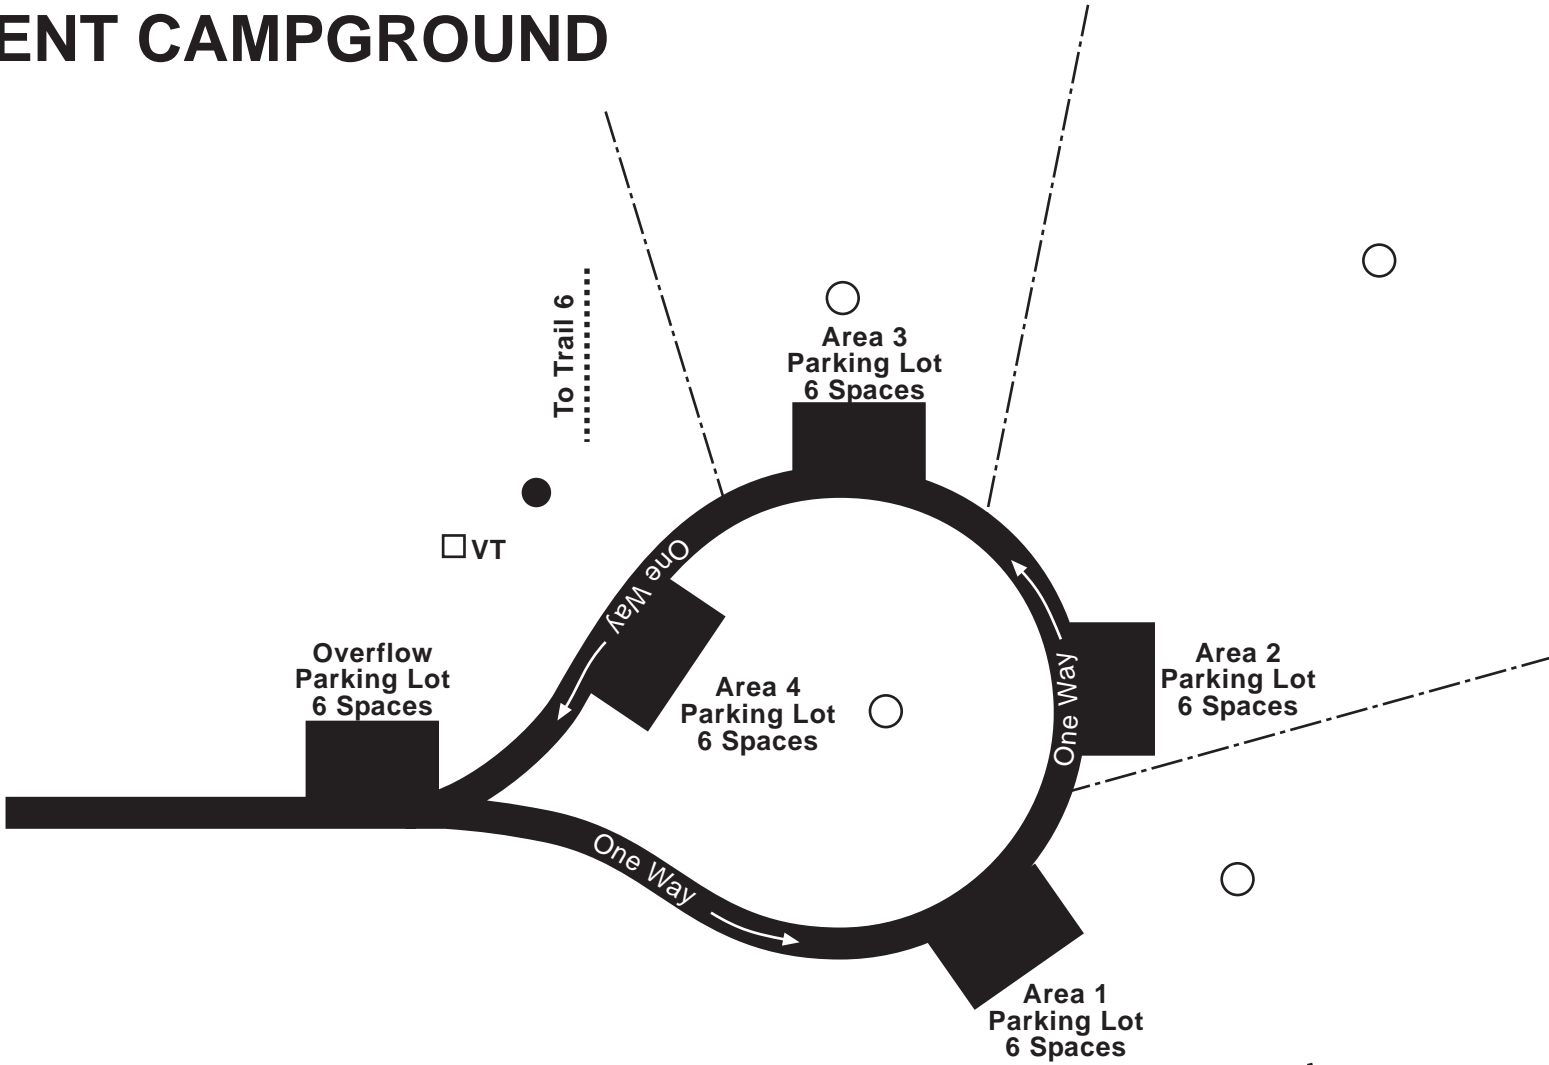

McCORMICK'S CREEK STATE PARK YOUTH TENT CAMPGROUND

LEGEND	
VT	Vault Toilet
●	Drinking Fountain
○	Area Fire Ring
.....	Trail

Trail to
Wolf Cave