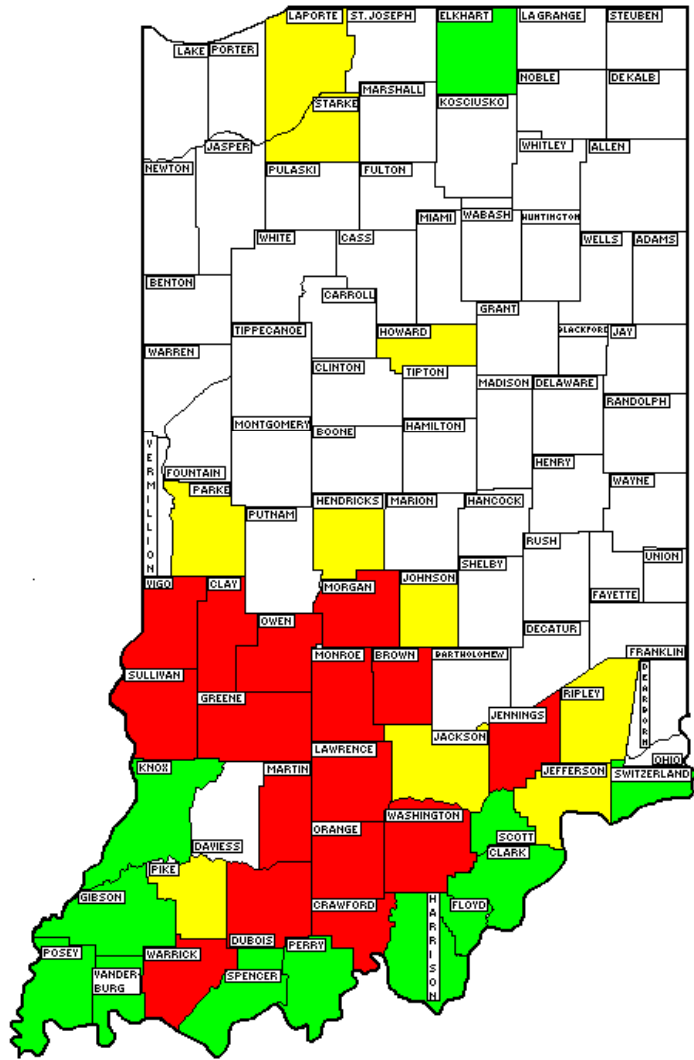

Kudzu Treatment Status 2011

- All shaded counties have kudzu
- Counties in yellow are nearly eradicated and in monitoring stage
- Counties in red have on going treatment programs