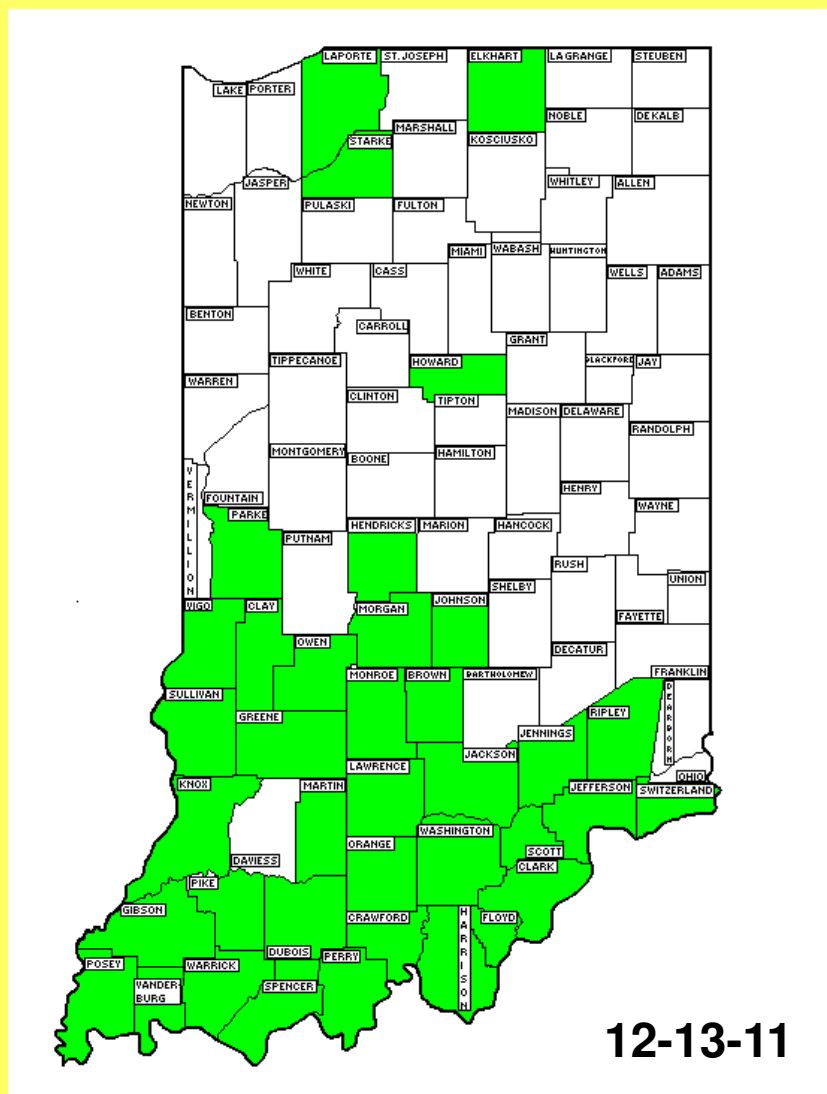

Indiana Kudzu

**38 Counties, 142 Sites
136.09 Acres**

**Counties in green have
confirmed kudzu sites.**