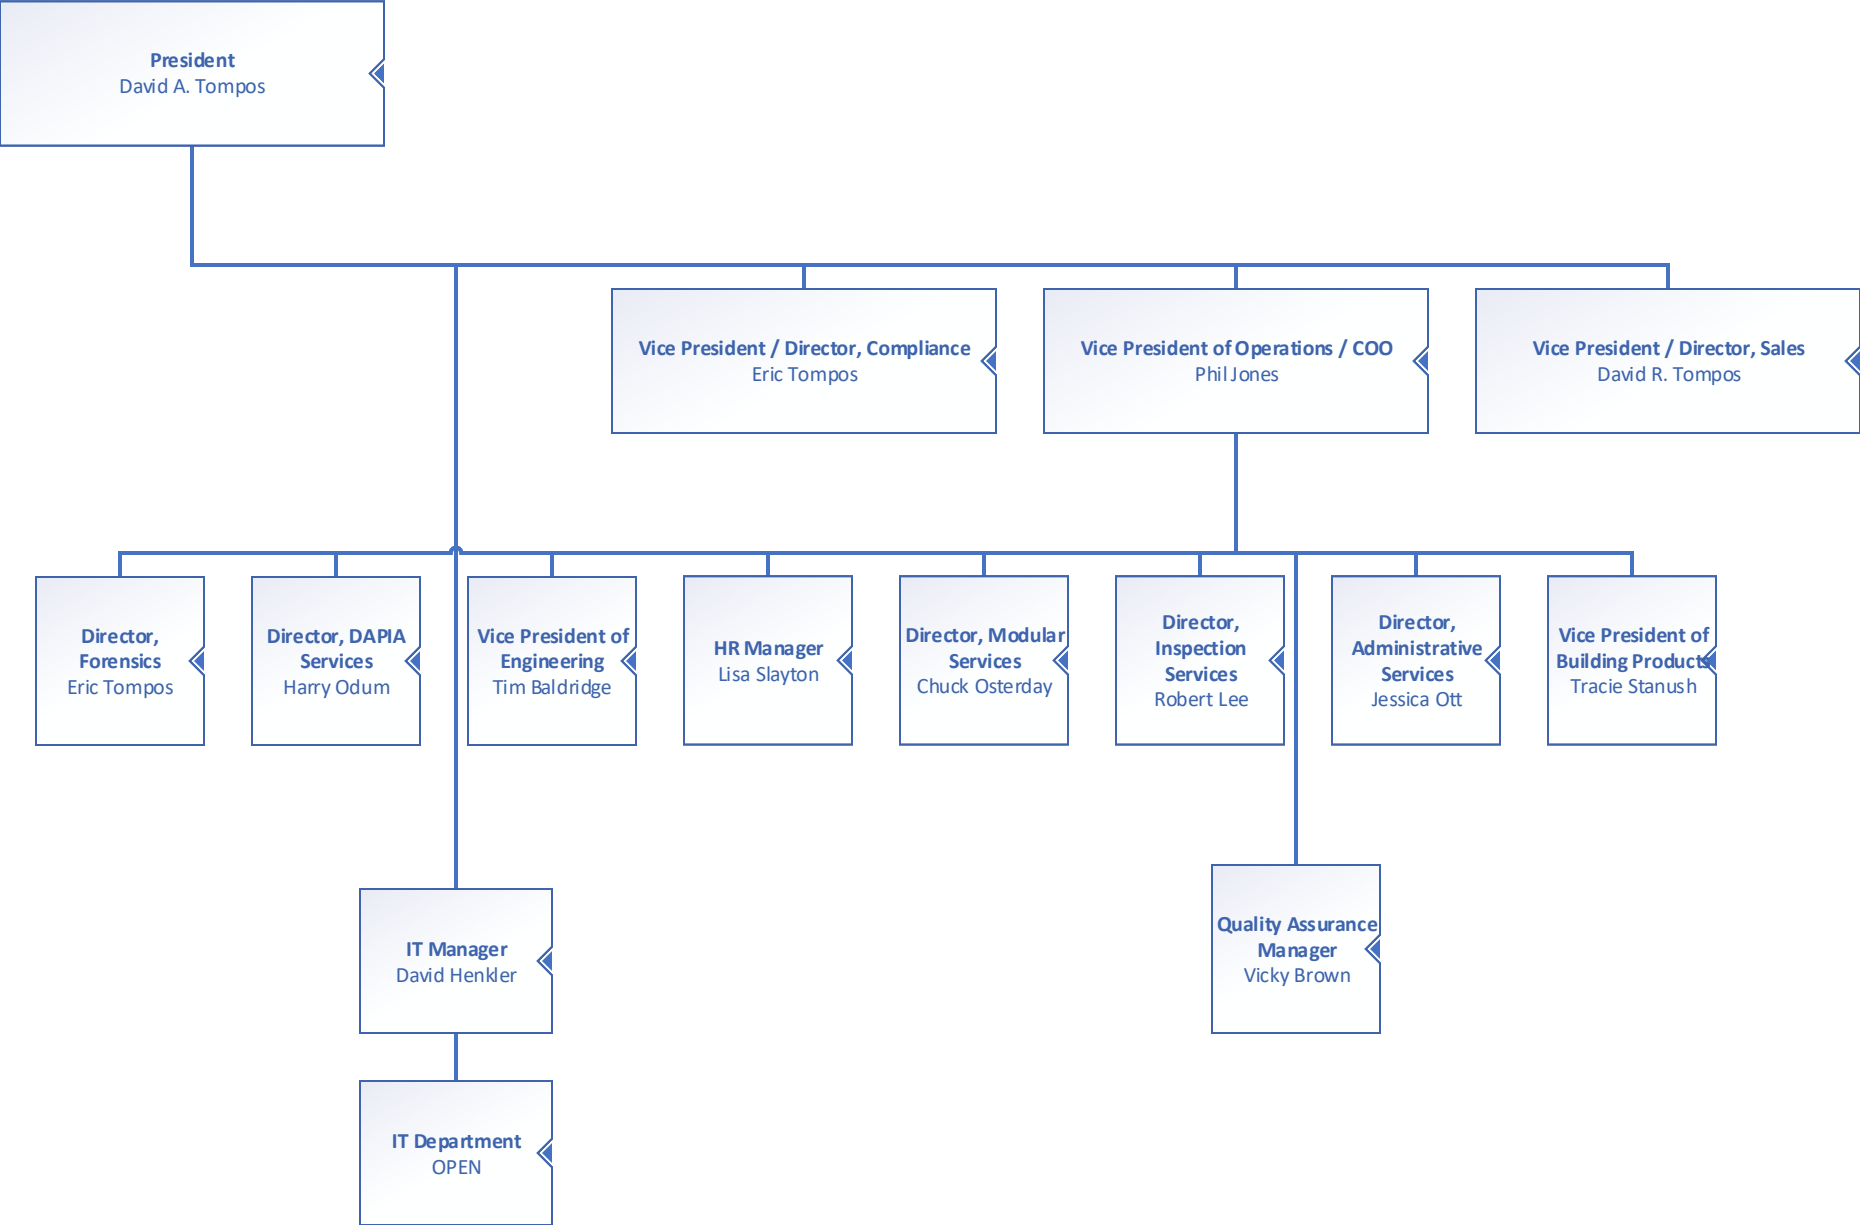

ICC NTA, LLC. Organizational Chart