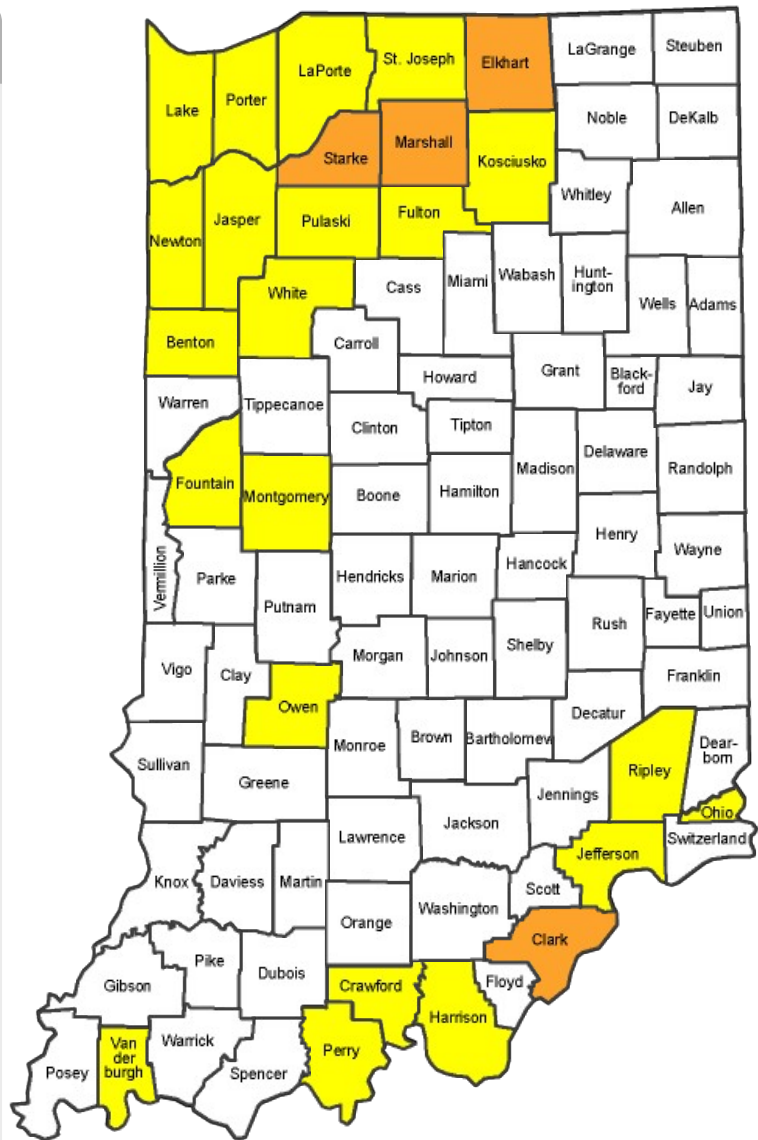

**NOTICE: Travel Status information is provided by each County's Emergency Management Agency.**

Indiana Department of Homeland Security  
County Travel Status for

**Warning**

The highest level of local travel advisory, means that travel may be restricted to emergency management workers only. During a "warning" local travel advisory, individuals are directed to:

**Watch**

Means that conditions are threatening to the safety of the public. During a "watch" local travel advisory, only essential travel, such as to and from work or in emergency situations, is recommended, and emergency action plans should be implemented by businesses, schools, government agencies, and other organizations.

**Advisory**

The lowest level of local travel advisory, means that routine travel or activities may be restricted in areas because of a hazardous situation, and individuals should use caution or avoid those areas.