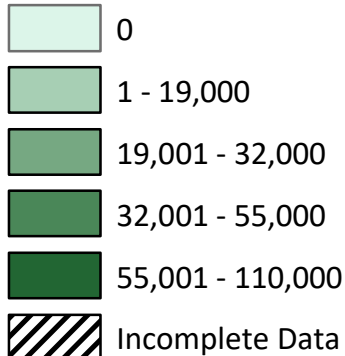

2018 Living Covers Planted in All Crops

Living Covers Planted

Acres

Acres are based on the 2018 NASS Cropland Data Layers

*Windshield surveys were conducted between November 2018 and April 2019, and therefore may not reflect cover crops or cereal grains that emerged beyond said timeframe. Hamilton and Ohio county data are not included at this time, but will be updated in time. Marion County does not conduct Tillage and Cover Crop Transects due to heavy urbanization.