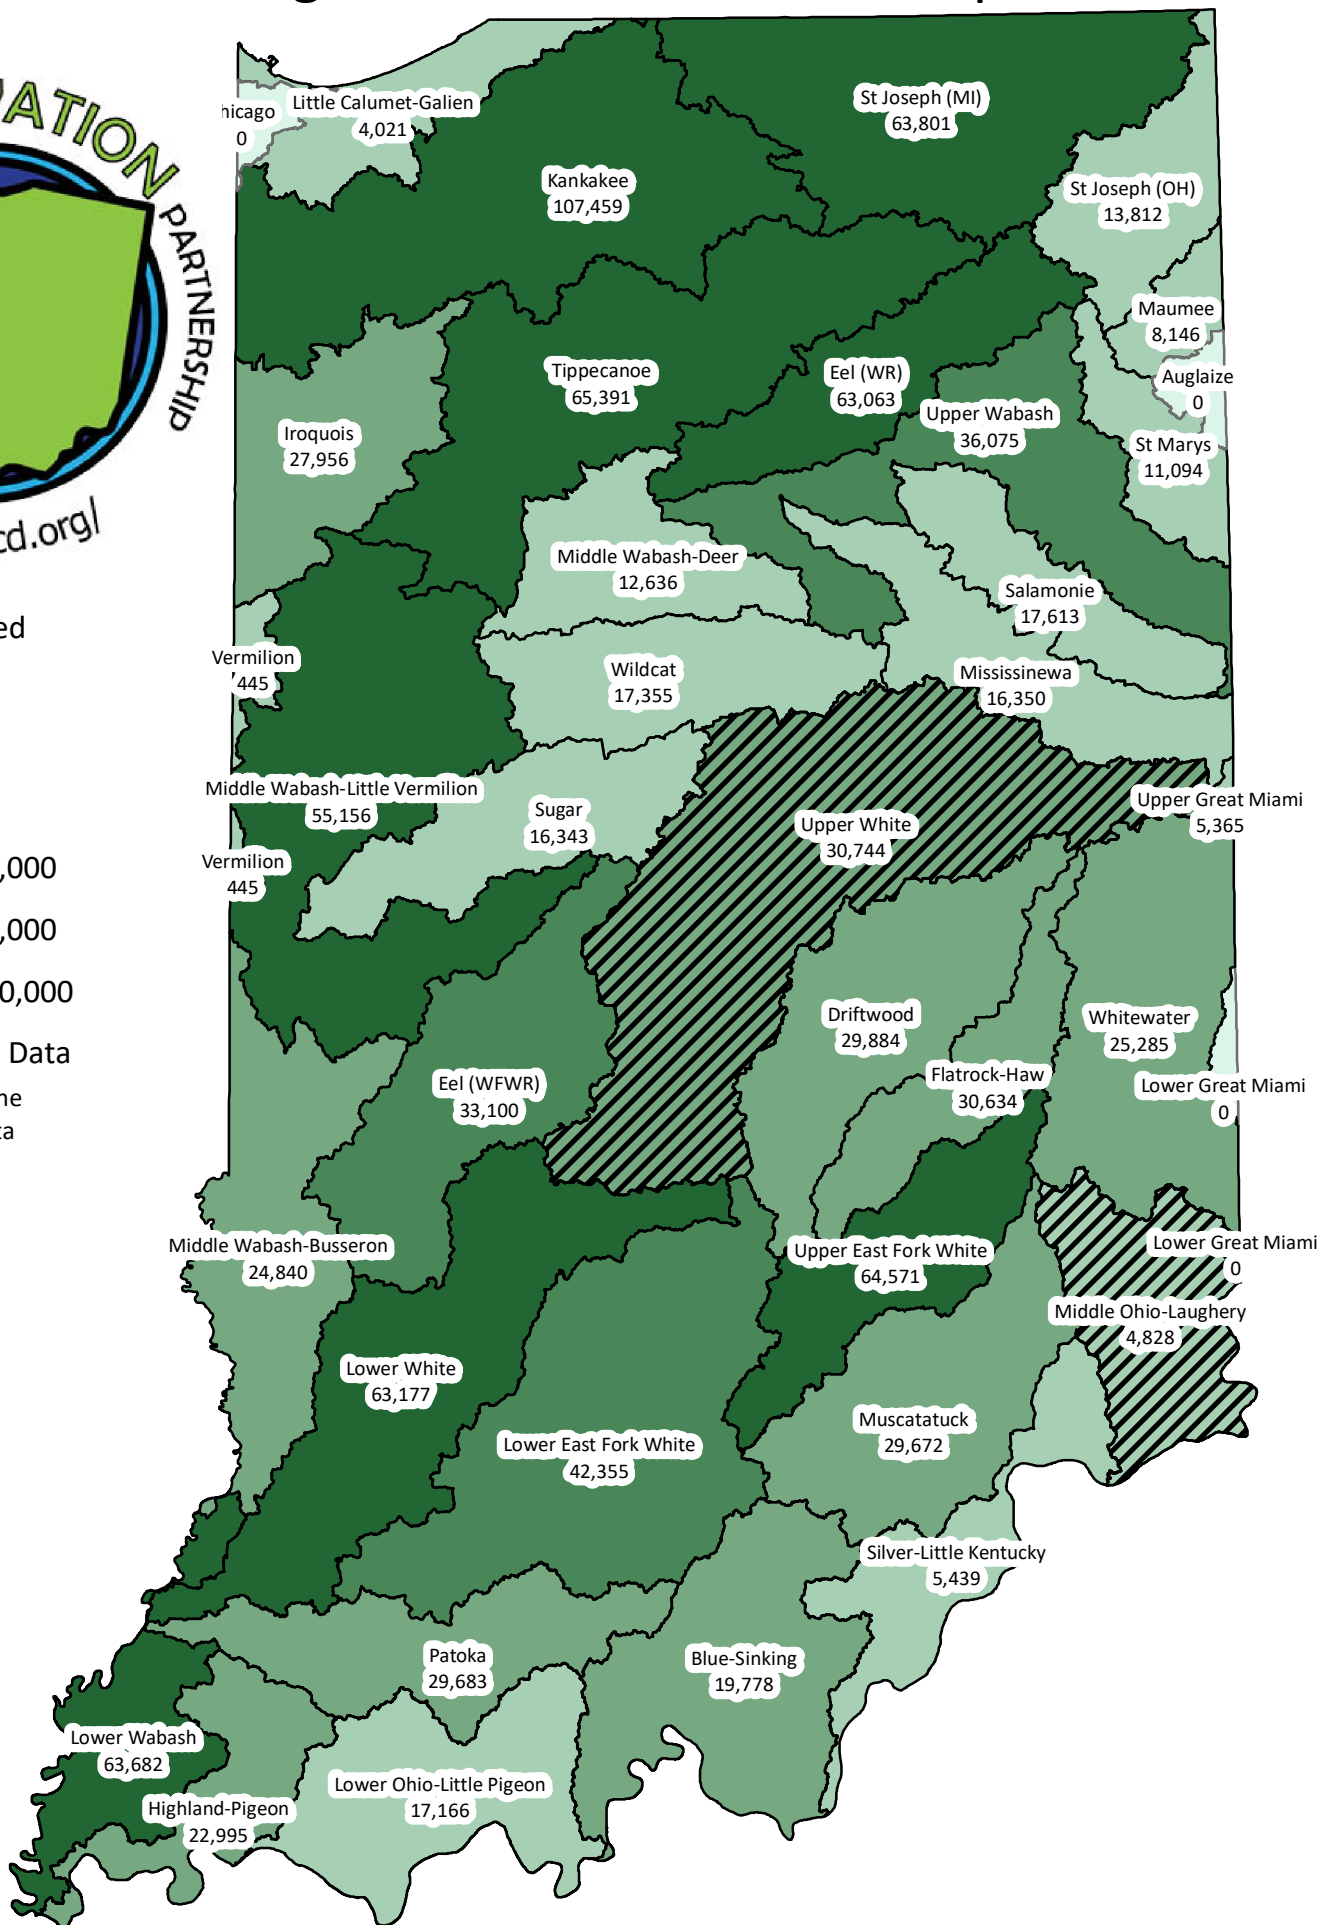

2018 Living Covers Planted in All Crops

Living Covers Planted

Acres

Acres are based on the 2018 NASS Cropland Data Layers

*Windshield surveys were conducted between November 2018 and April 2019, and therefore may not reflect cover crops or cereal grains that emerged beyond said timeframe. Hamilton and Ohio county data are not included at this time, but will be updated in time. Marion County does not conduct Tillage and Cover Crop Transects due to heavy urbanization.