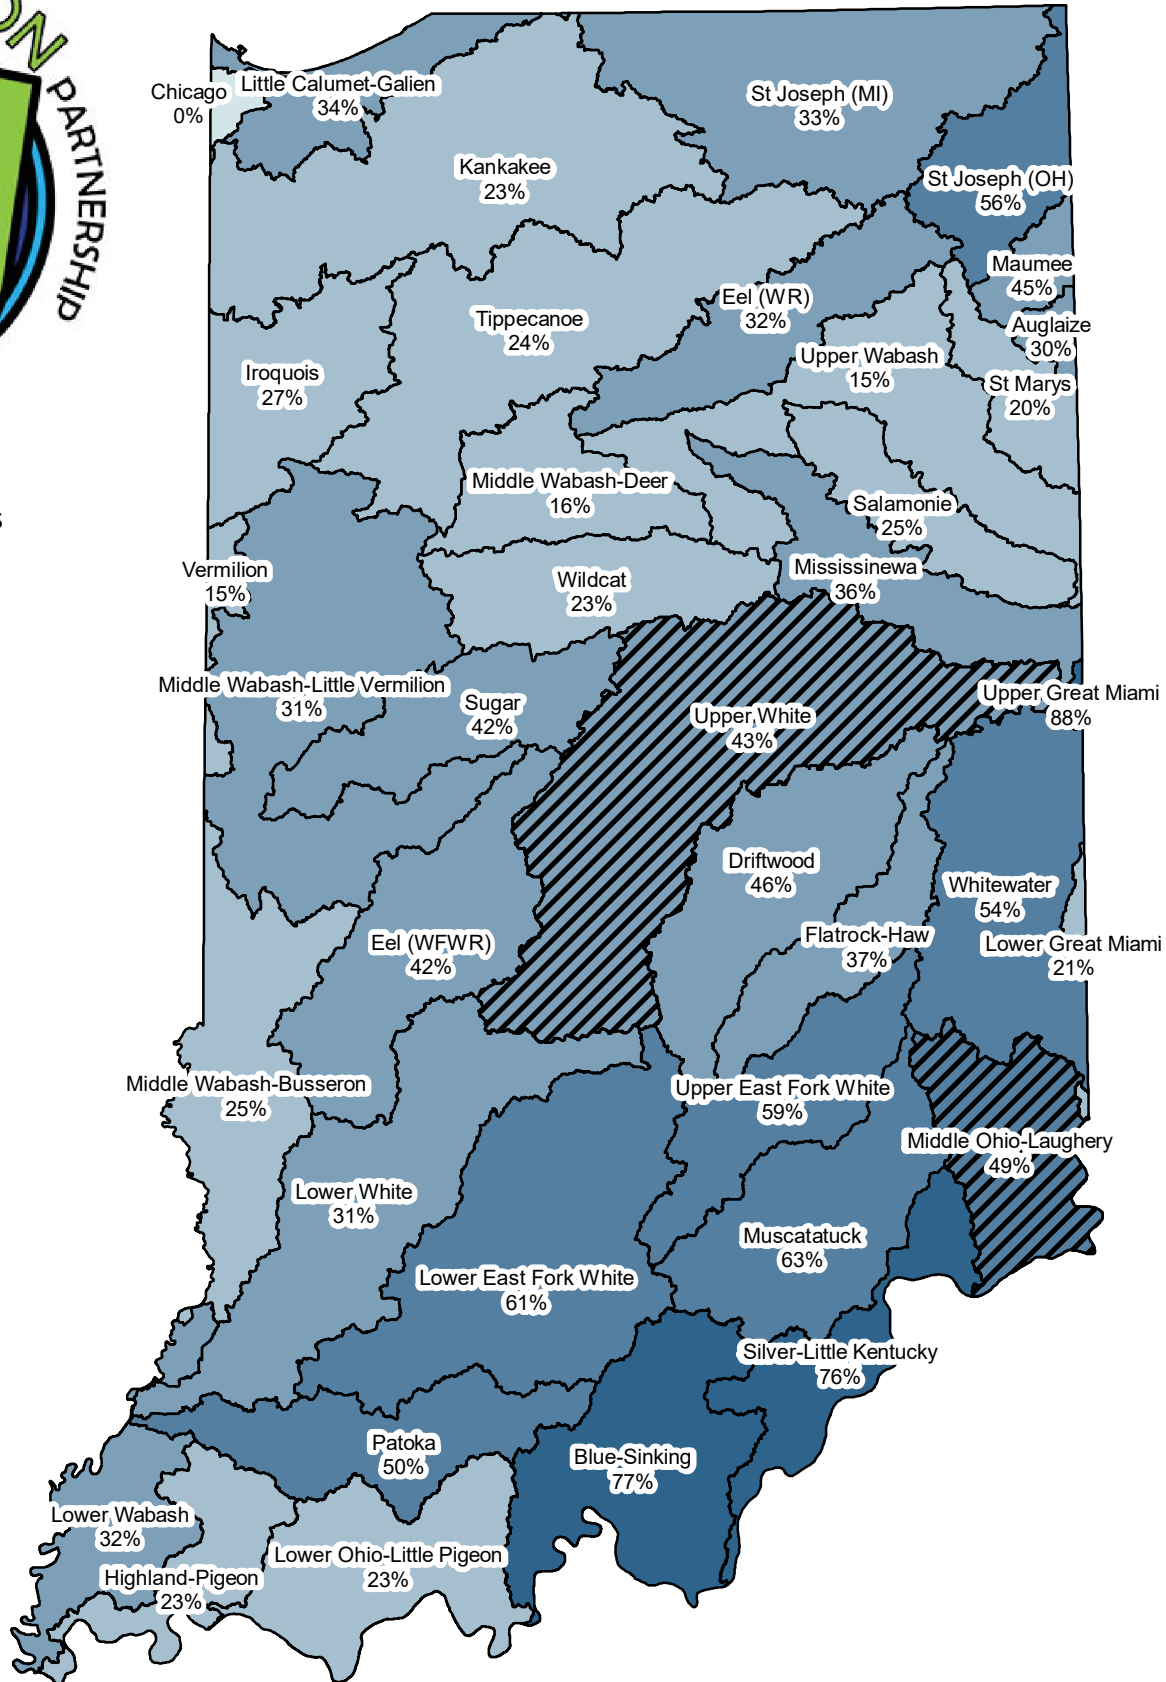

2017 Spring No-till Percentages for All Crops

No-till percentages for all crops

Acerages are based on the 2017 NASS Cropland Data Layers

*Windshield Surveys were conducted between March 2017 and June 2017.

Hamilton and Ohio county data are not included at this time, but will be updated in time.

Marion County does not conduct Tillage and Cover Crop Transects due to heavy urbanization.