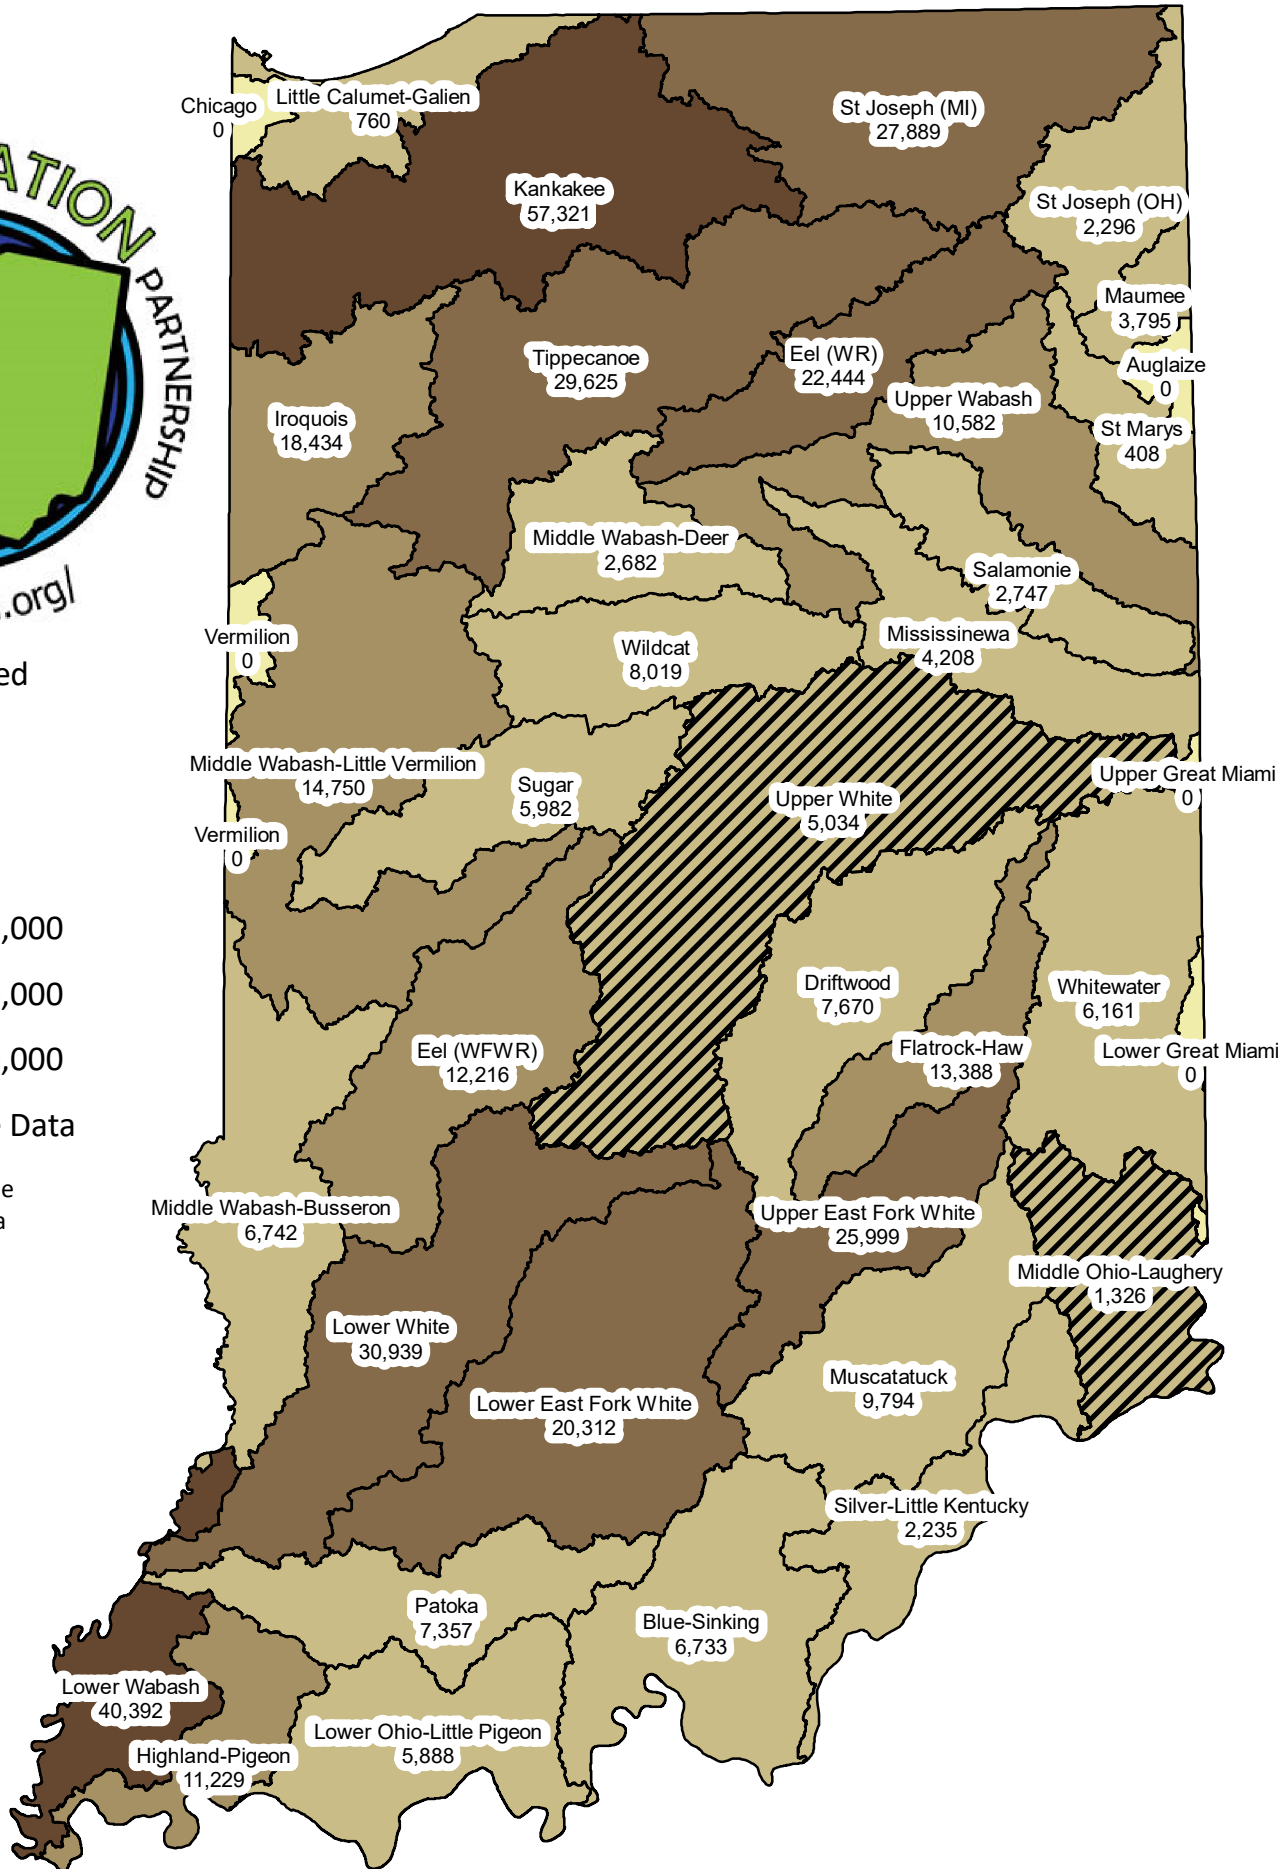

2018 Fall Living Covers Planted after Corn

Living Covers Planted

Acres

Acres are based on the 2018 NASS Cropland Data Layers

*Windshield surveys were conducted between November 2018 and April 2019, and therefore may not reflect cover crops or cereal grains that emerged beyond said timeframe.
Hamilton and Ohio county data are not included at this time, but will be updated in time.
Marion County does not conduct Tillage and Cover Crop Transects due to heavy urbanization.