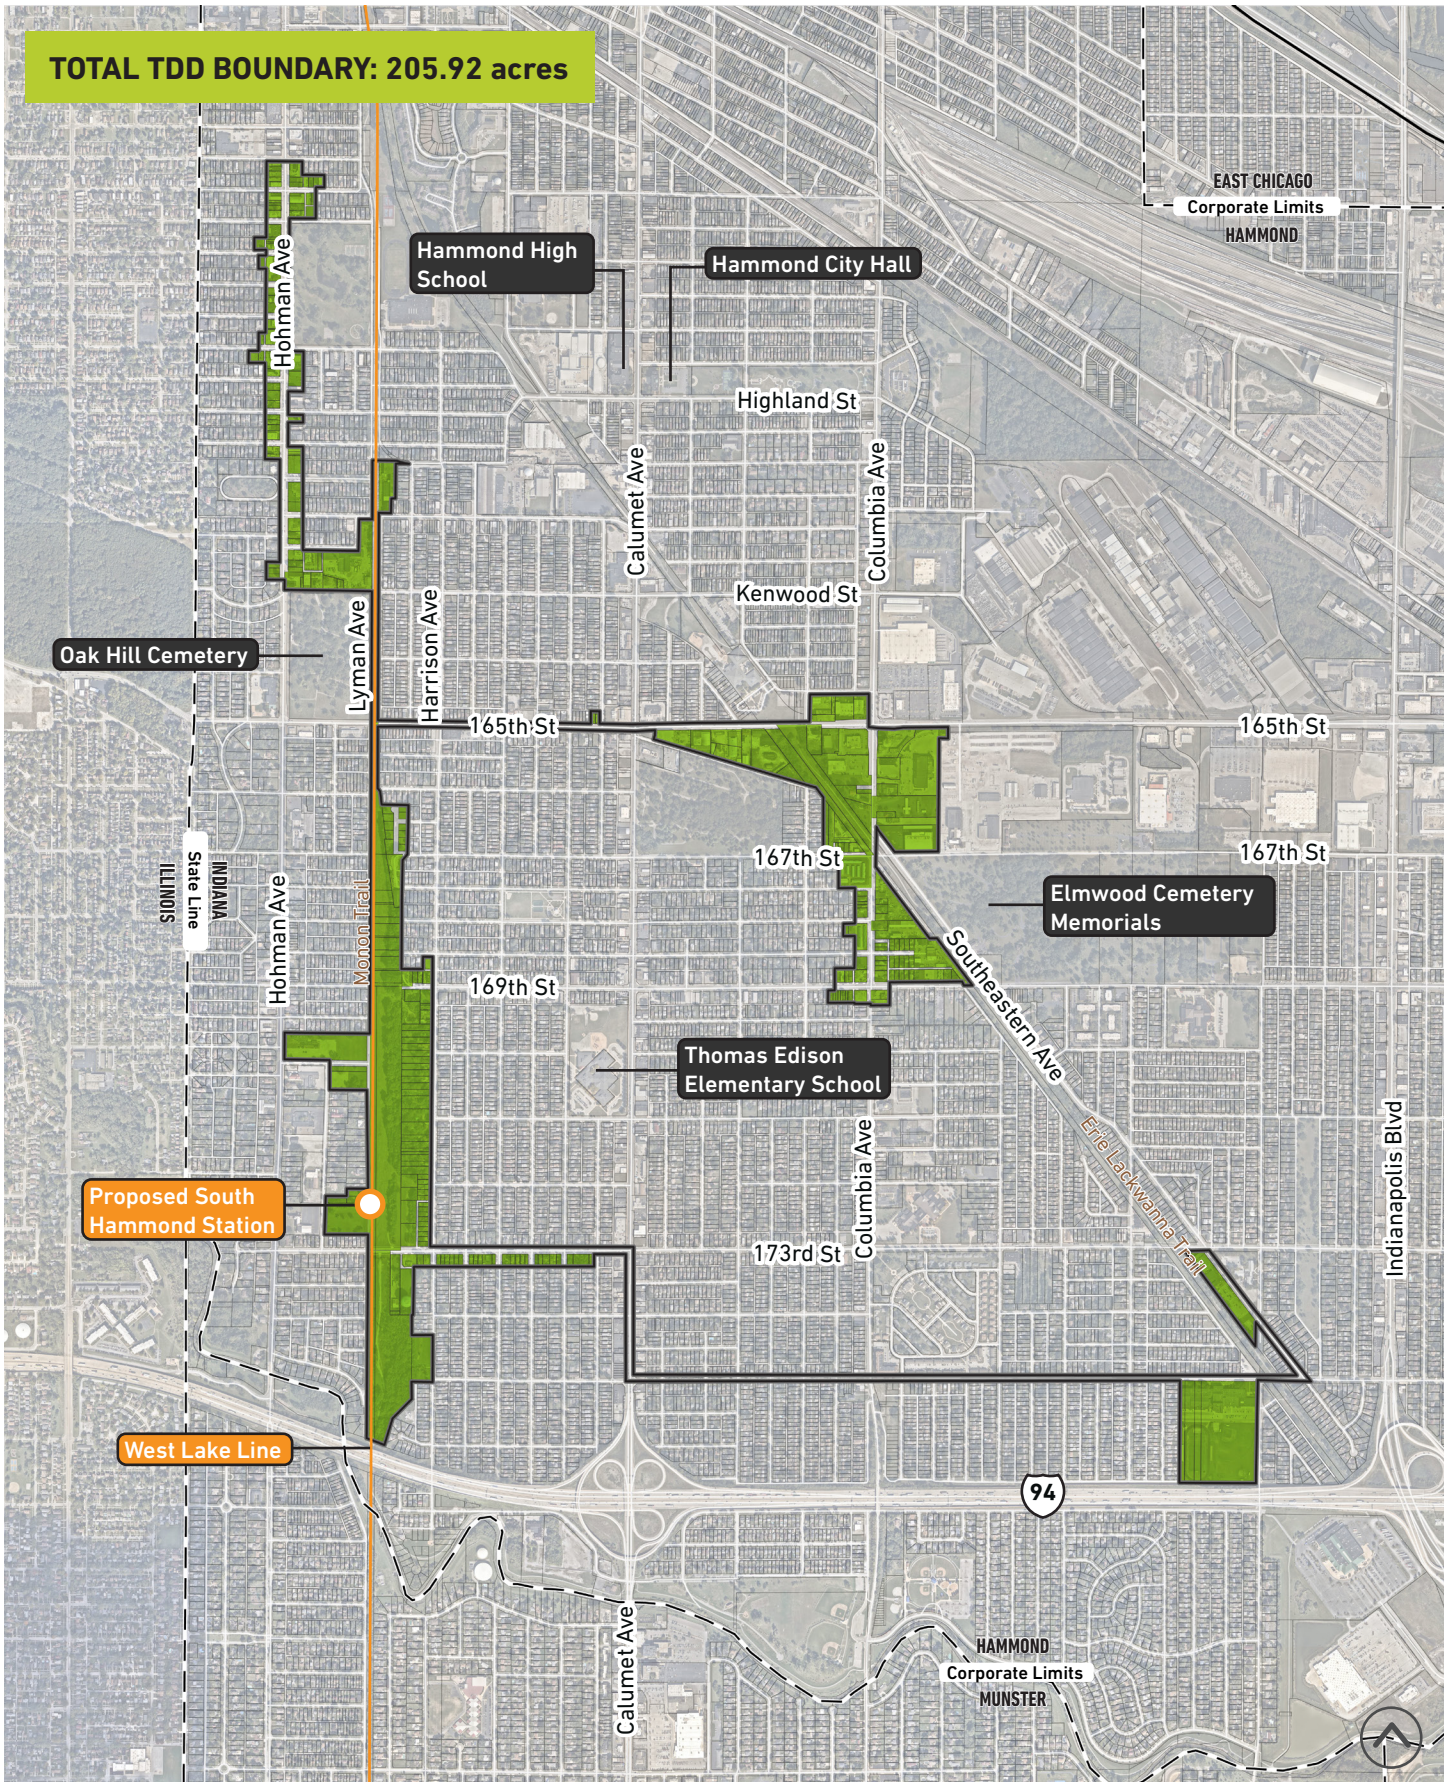

Dune Park

South Shore Line

TOTAL TDD BOUNDARY: 280.99 acres

Lake Michigan

South Hammond

West Lake Line

TOTAL TDD BOUNDARY: 205.92 acres

Gary Metro Center

South Shore Line

TOTAL TDD BOUNDARY: 308.83 acres