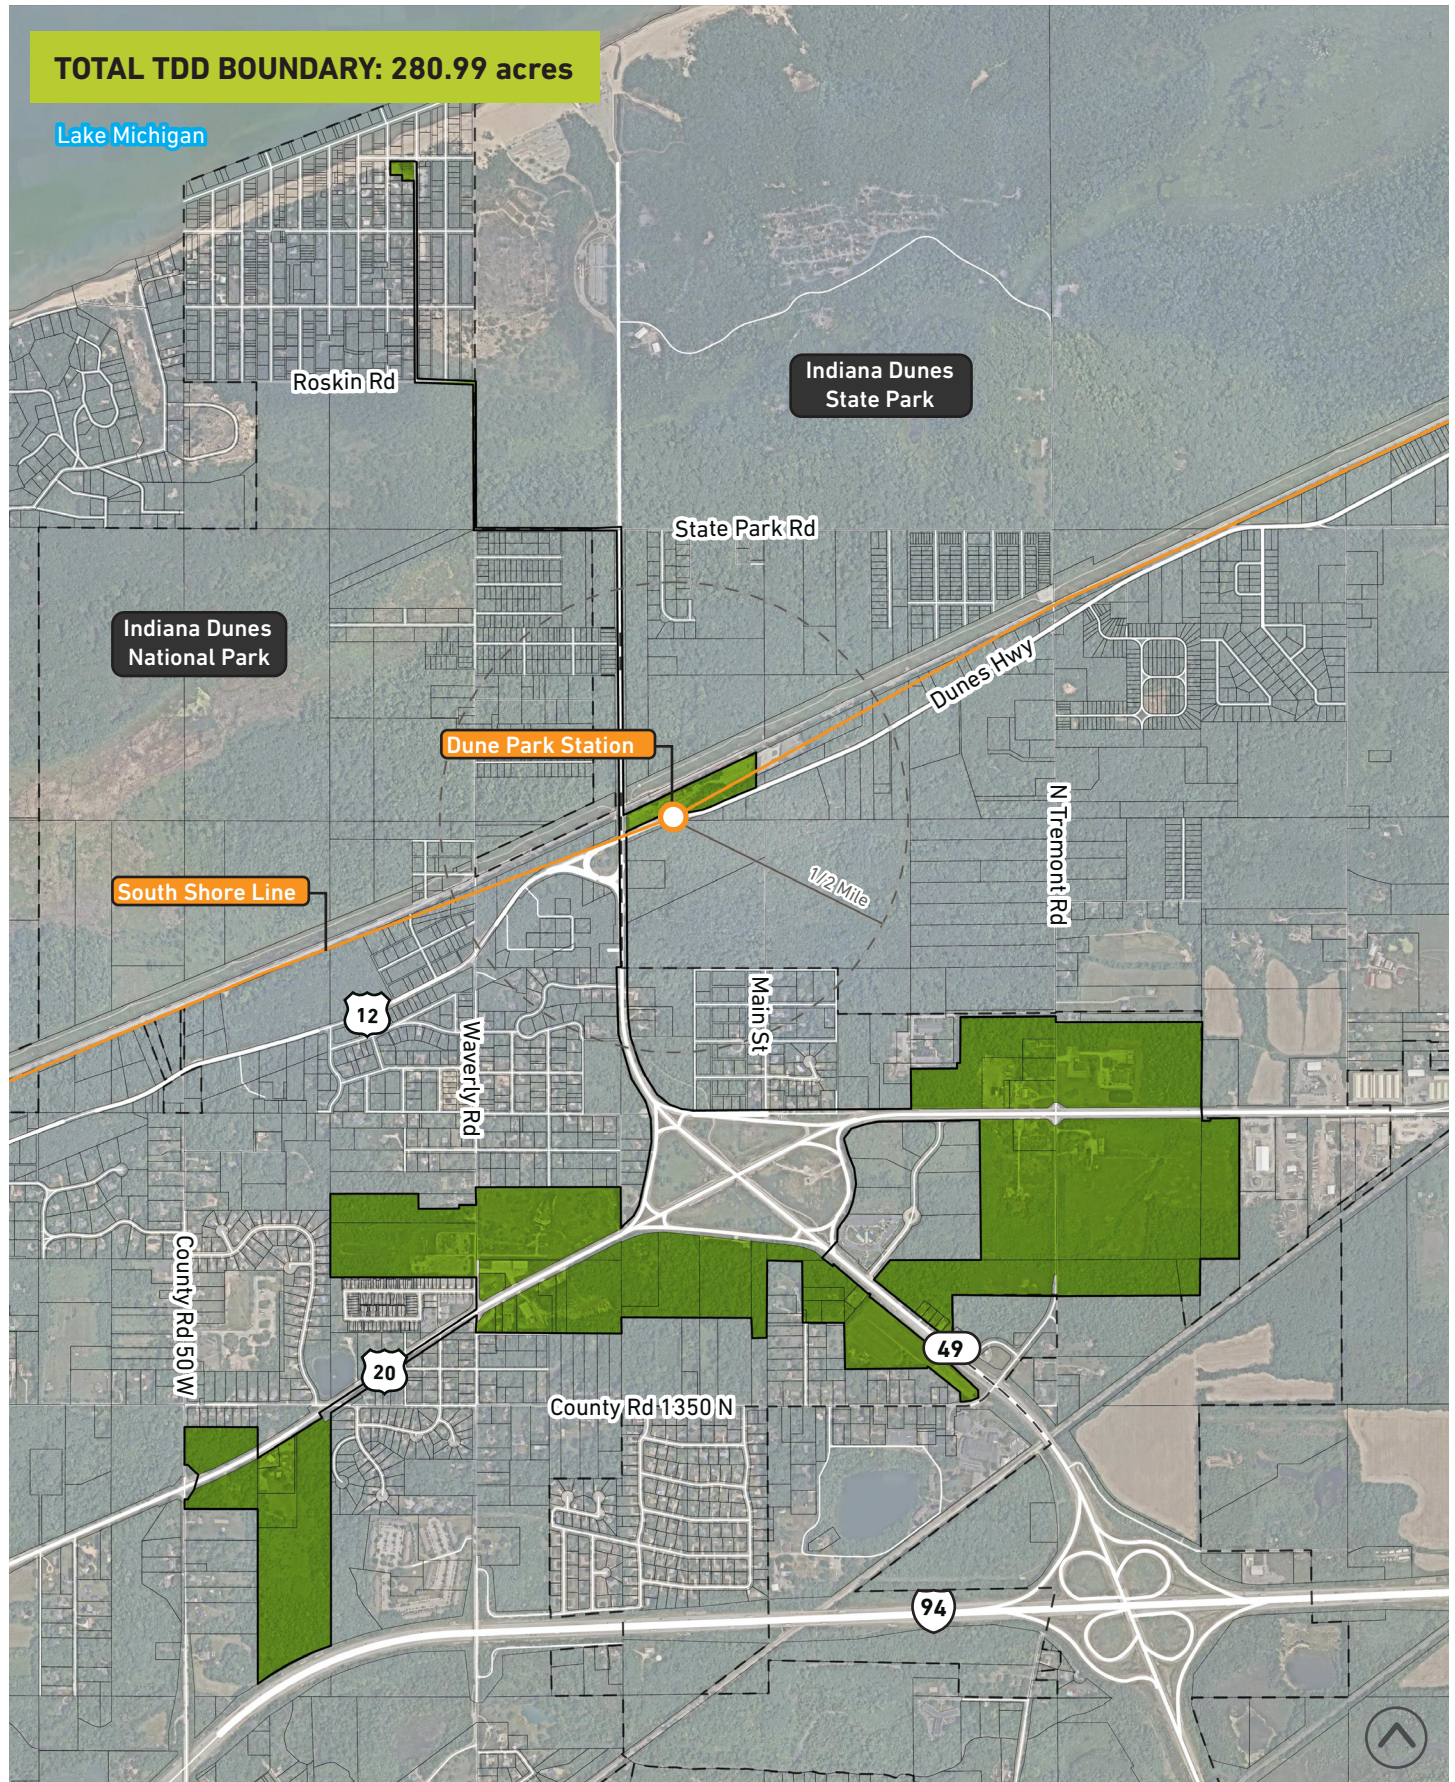

Dune Park

South Shore Line

TOTAL TDD BOUNDARY: 280.99 acres

Lake Michigan

South Hammond

West Lake Line

TOTAL TDD BOUNDARY: 205.92 acres

Gary Metro Center

South Shore Line

TOTAL TDD BOUNDARY: 308.83 acres