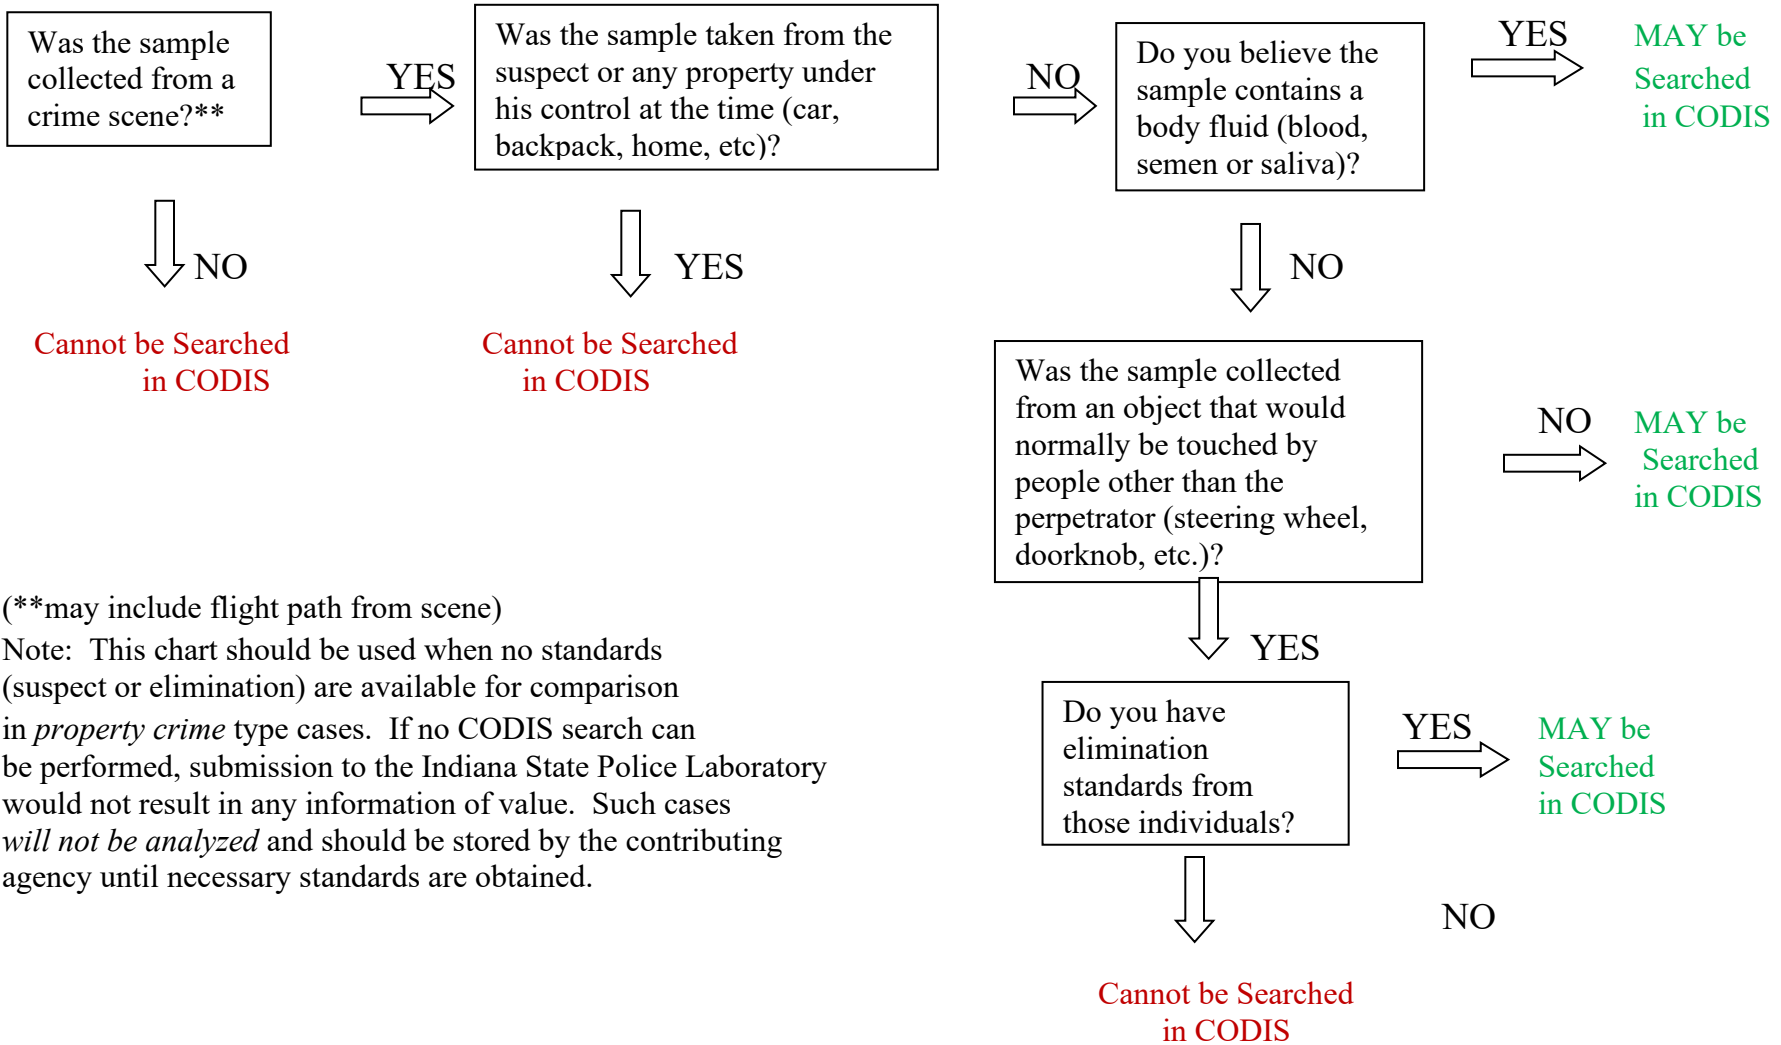

CODIS Guidelines for Property and other Non-Violent Crimes

(**may include flight path from scene)

Note: This chart should be used when no standards (suspect or elimination) are available for comparison in *property crime* type cases. If no CODIS search can be performed, submission to the Indiana State Police Laboratory would not result in any information of value. Such cases *will not be analyzed* and should be stored by the contributing agency until necessary standards are obtained.