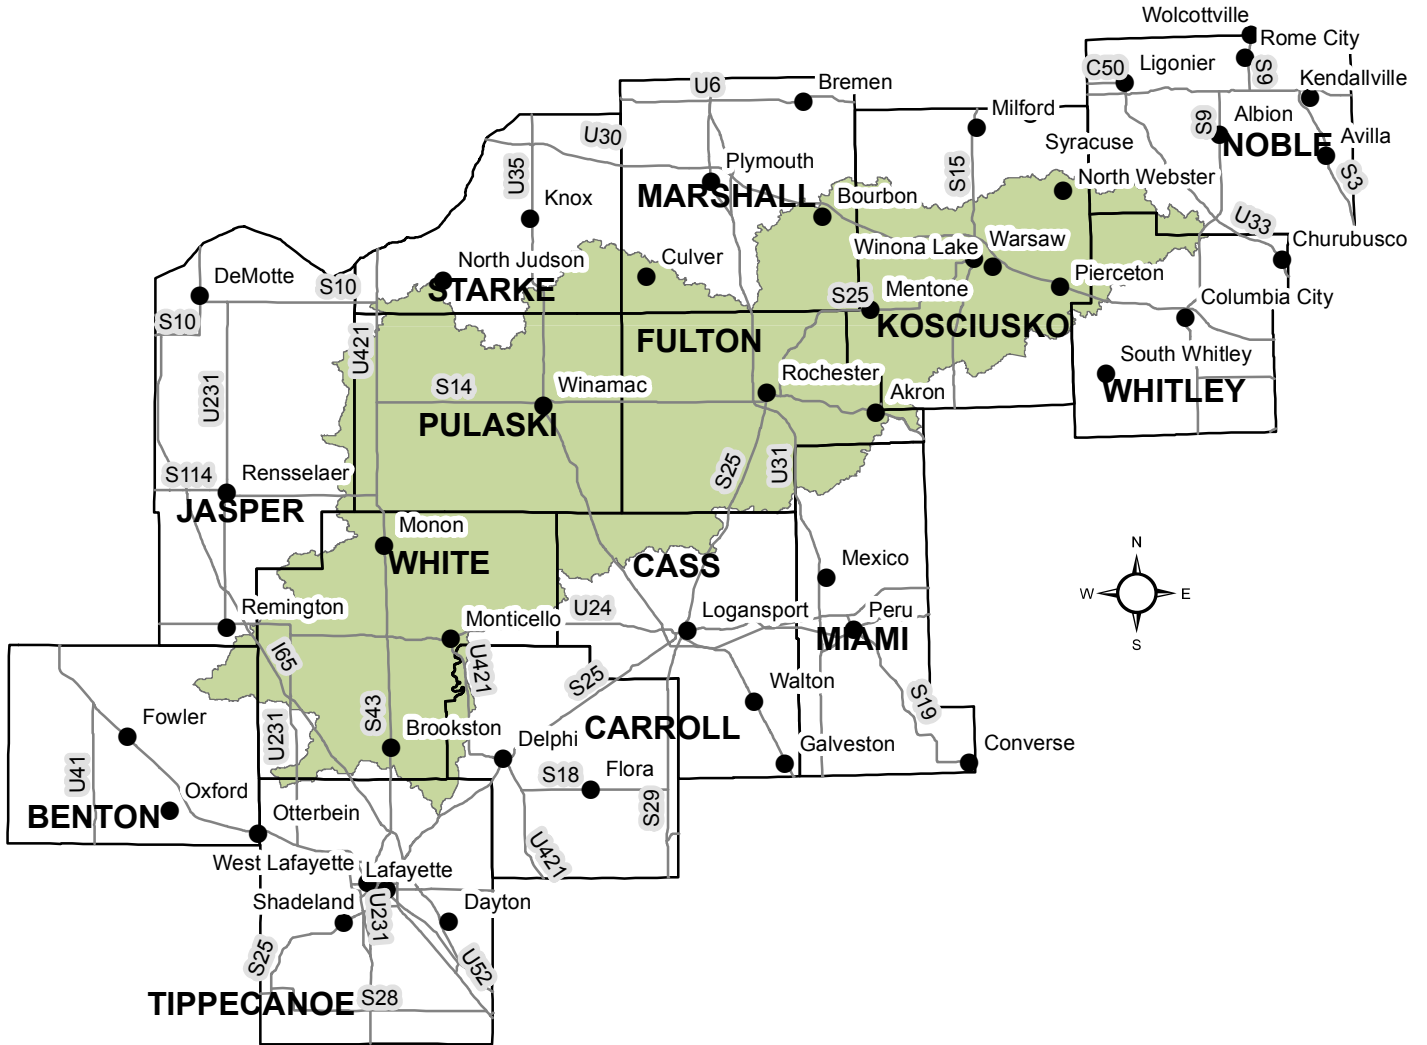

Tippecanoe

CREP Contacts:

Administrator
Fulton County SWCD
 (574) 223-3220, Ext. 3

CREP Leader
Chris Gardner
 cgardner@isda.in.gov
 (260) 341-6548

- Towns
- Roads
- Tippecanoe Watershed
- Tippecanoe Watershed Counties