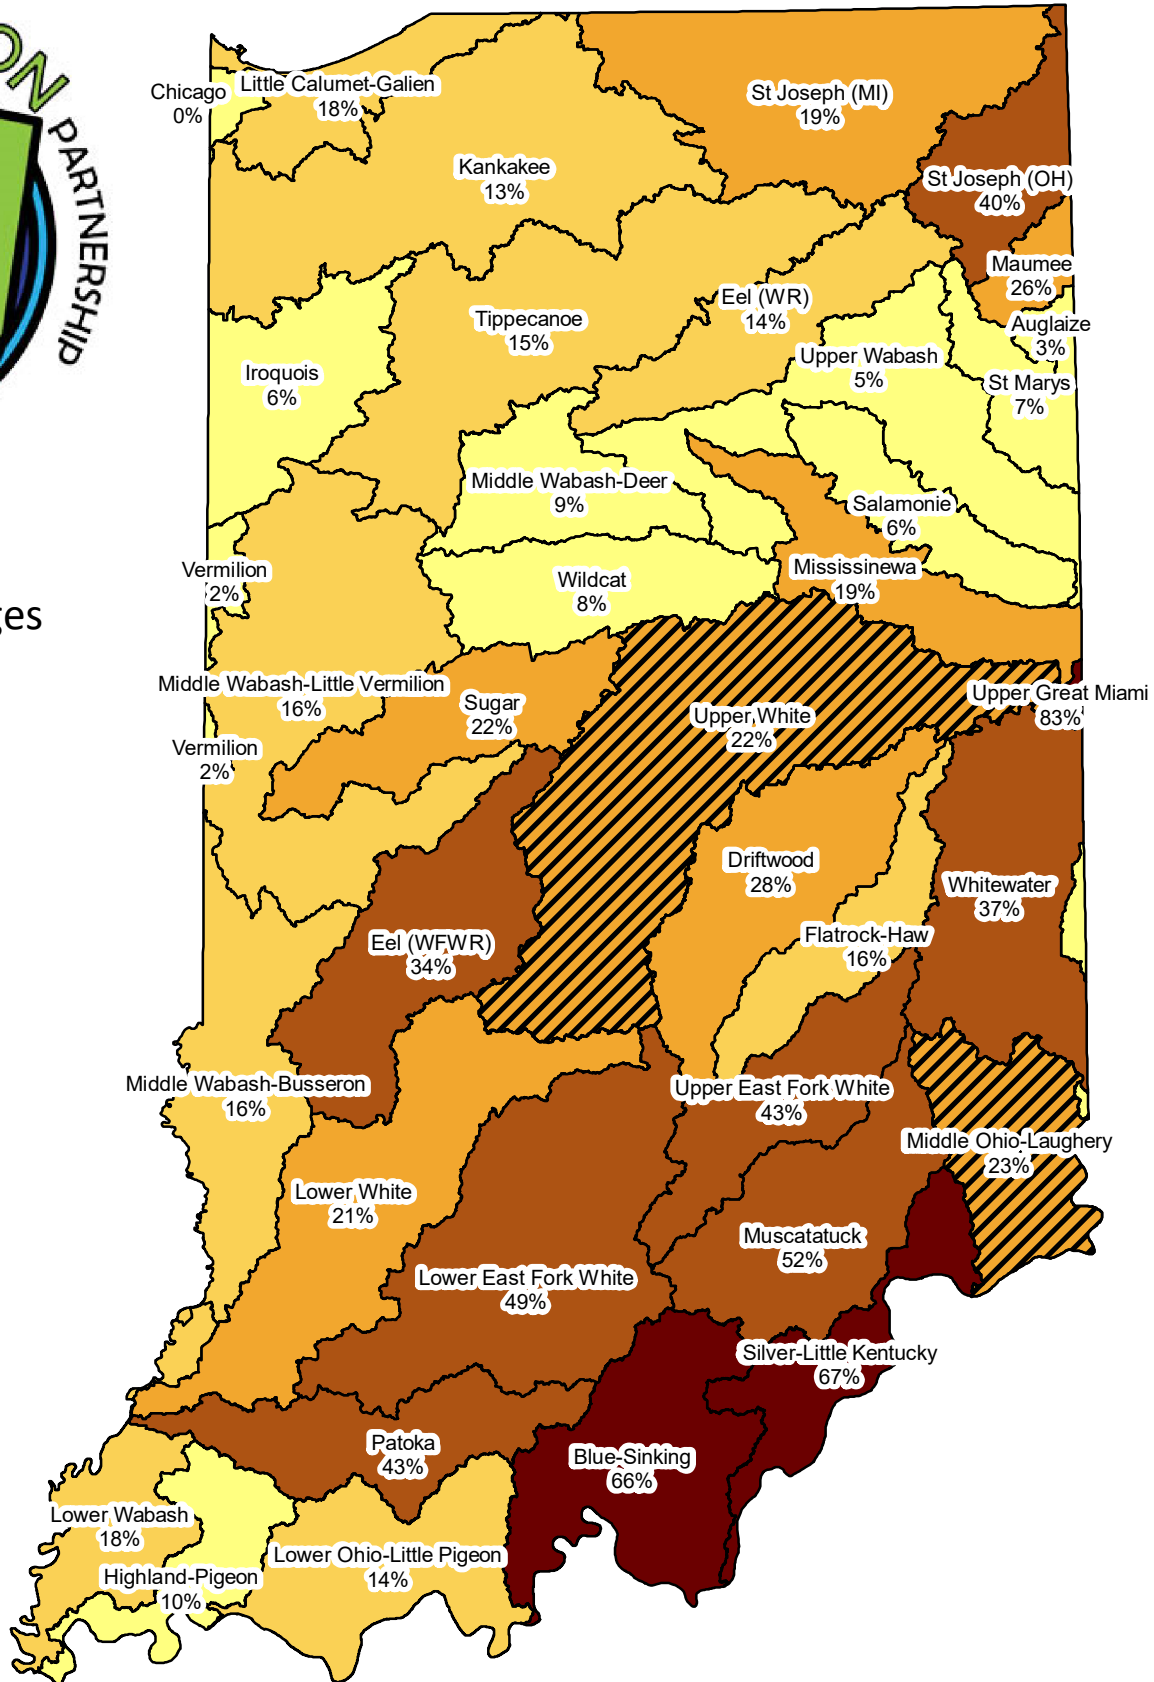

2017 Spring No-Till Corn Percentages

No-till corn percentages

Acerages are based on the 2017 NASS Cropland Data Layers.

*Windshield Surveys were conducted between March 2017 and June 2017.

Hamilton and Ohio county data are not included at this time, but will be updated in time.

Marion County does not conduct Tillage and Cover Crop Transects due to heavy urbanization.