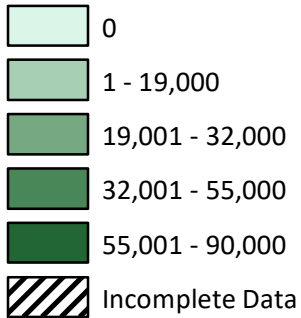

2017 Living Covers Planted in All Crops

Living Covers Planted

Acres

Acerages are based on the 2017 NASS Cropland Data Layers

*Windshield surveys were conducted between November 2017 and April 2018, and therefore may not reflect cover crops or cereal grains that emerged beyond said timeframe. Hamilton and Ohio county data are not included at this time, but will be updated in time. Marion County does not conduct Tillage and Cover Crop Transects due to heavy urbanization.