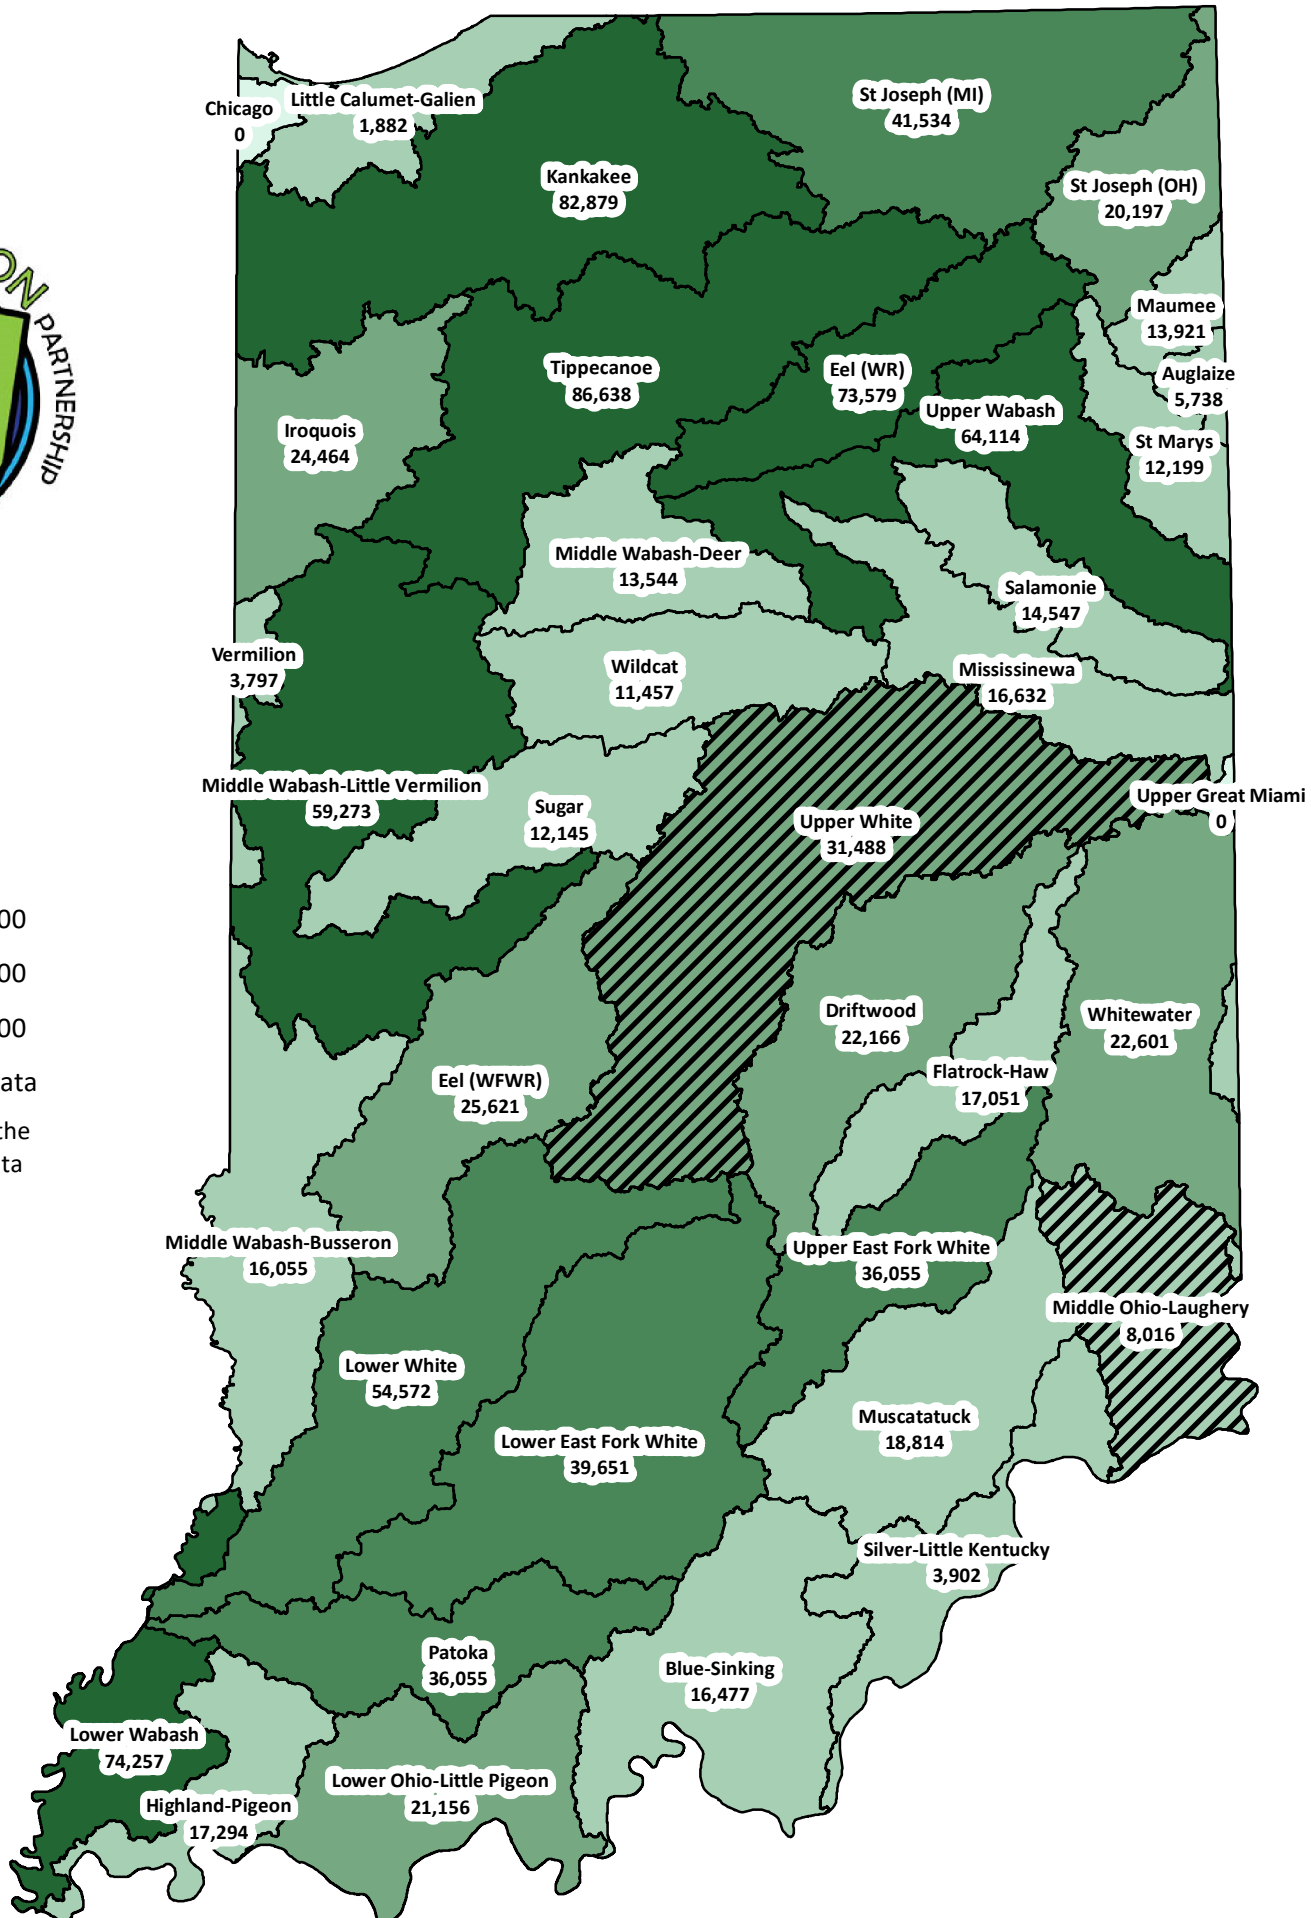

2017 Living Covers Planted in All Crops

Living Covers Planted

Acres

Acerages are based on the 2017 NASS Cropland Data Layers

*Windshield surveys were conducted between November 2017 and April 2018, and therefore may not reflect cover crops or cereal grains that emerged beyond said timeframe. Hamilton and Ohio county data are not included at this time, but will be updated in time. Marion County does not conduct Tillage and Cover Crop Transects due to heavy urbanization.