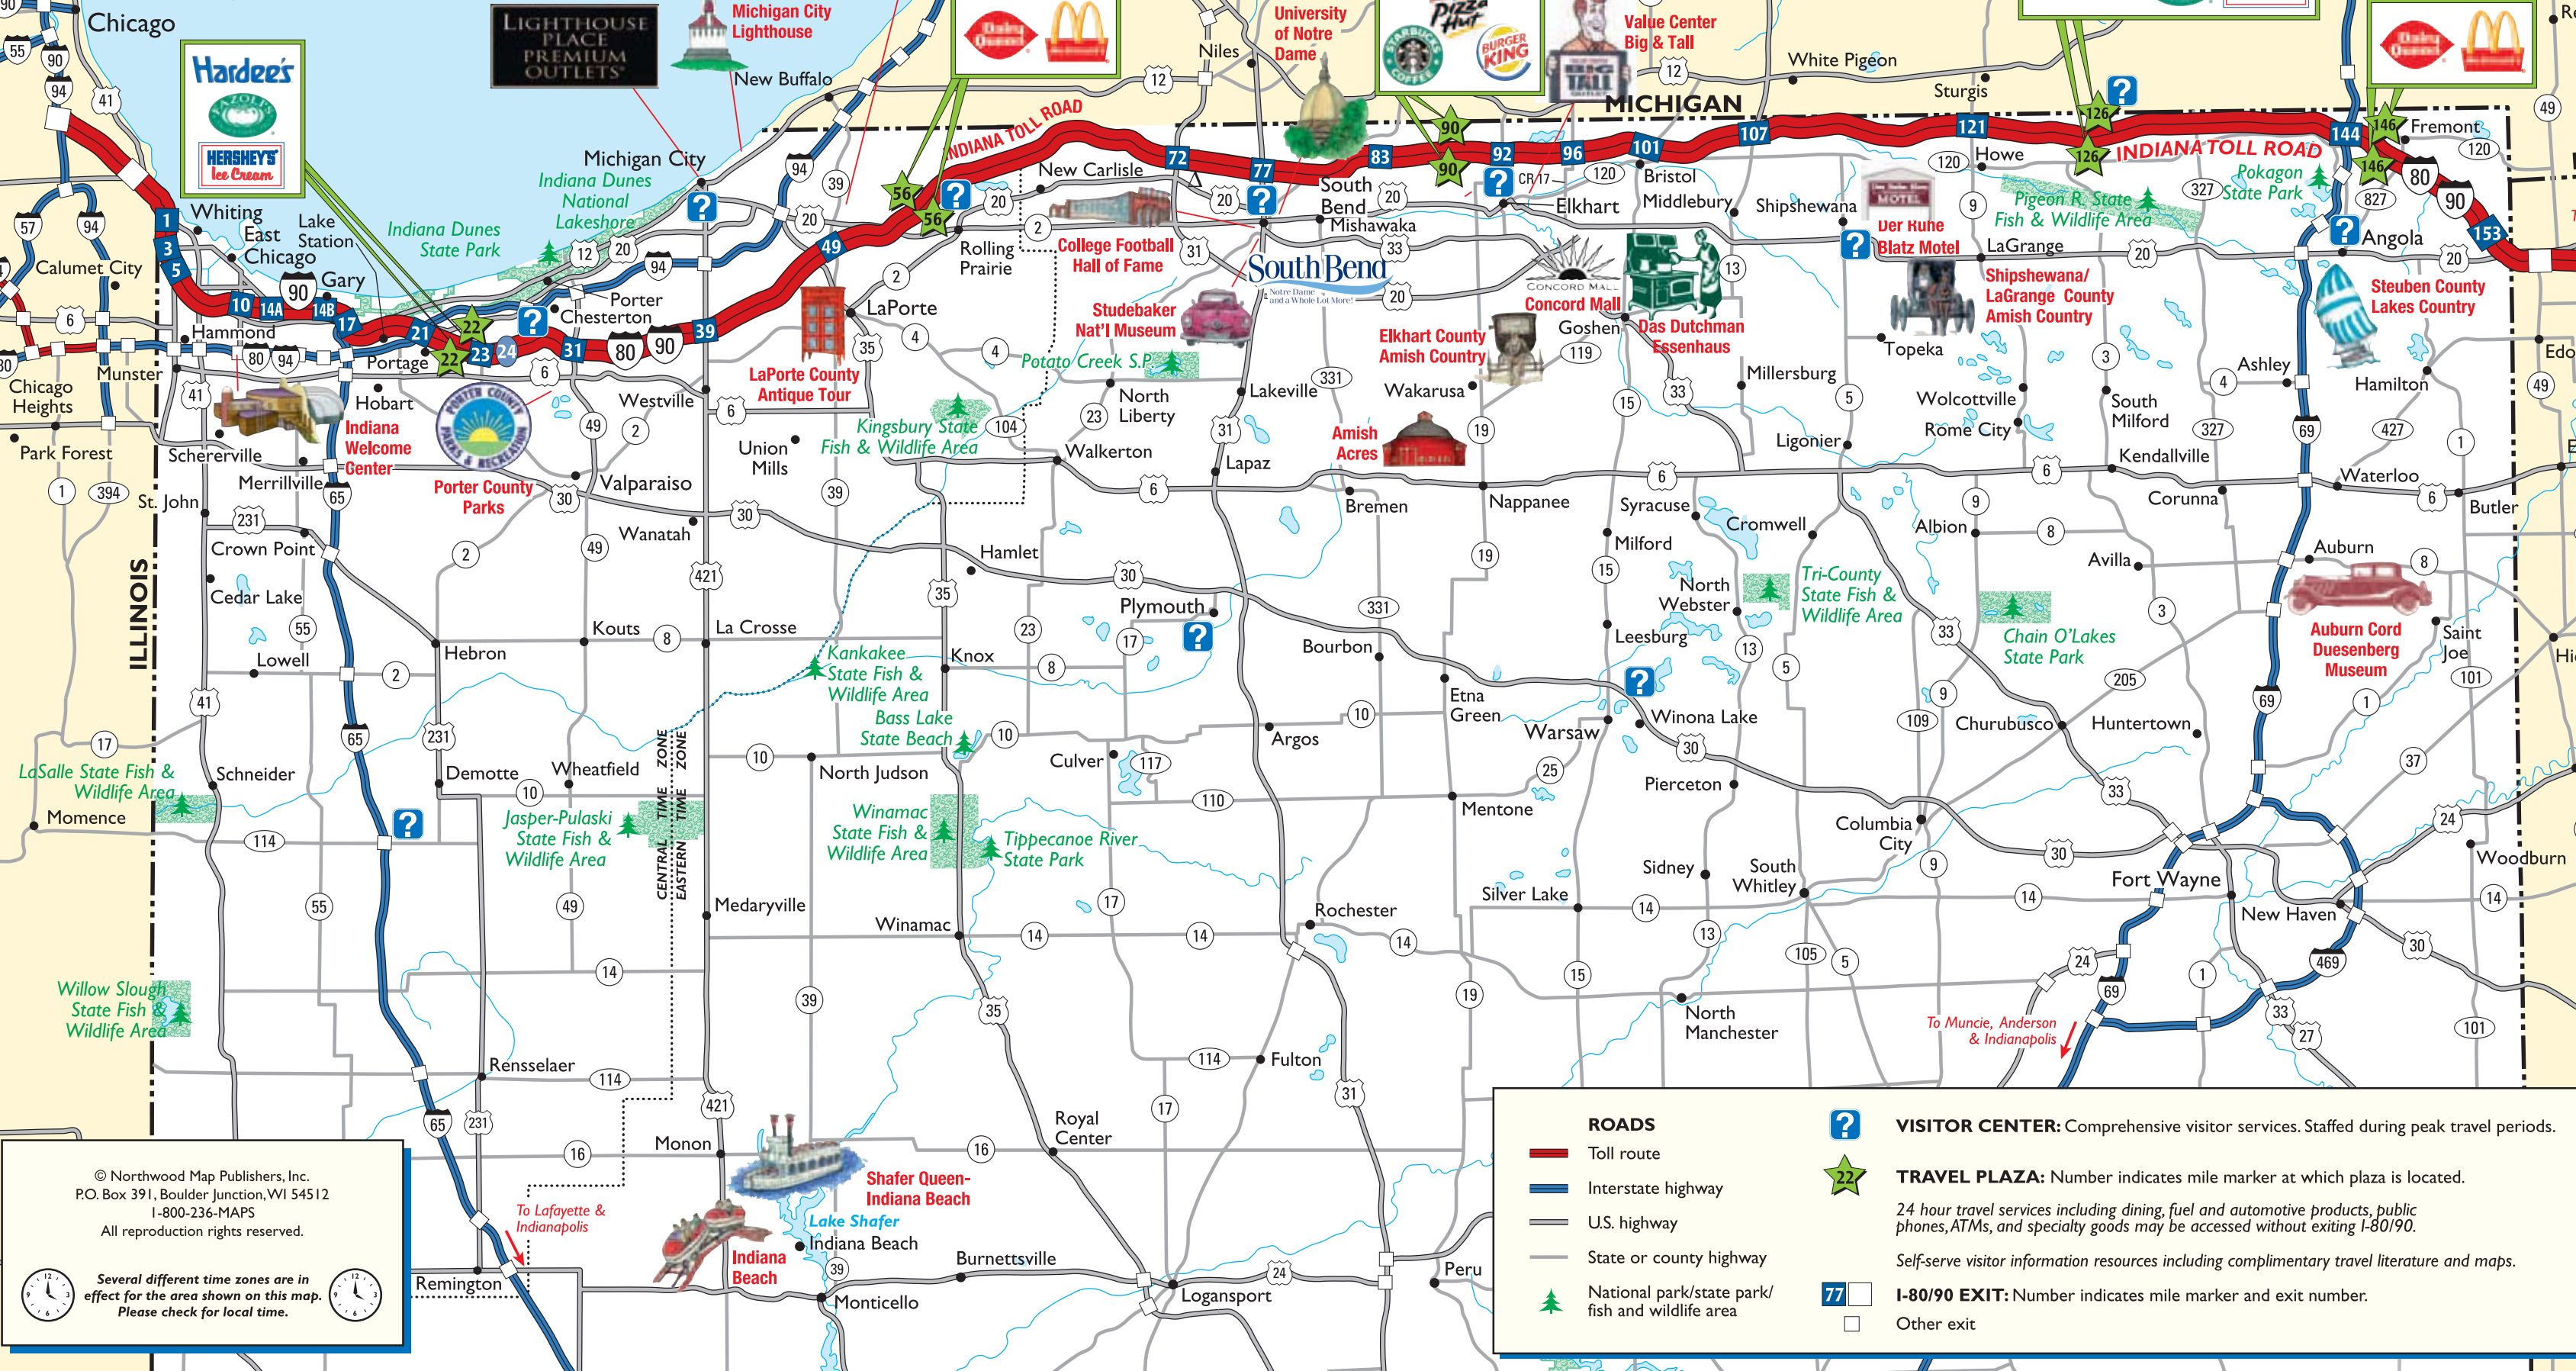

LAKE MICHIGAN

© Northwood Map Publishers, Inc.  
 P.O. Box 391, Boulder Junction, WI 54512  
 1-800-236-MAPS  
 All reproduction rights reserved.

Several different time zones are in effect for the area shown on this map. Please check for local time.

	<b>ROADS</b>		<b>VISITOR CENTER:</b> Comprehensive visitor services. Staffed during peak travel periods.
	Toll route		<b>TRAVEL PLAZA:</b> Number indicates mile marker at which plaza is located. 24 hour travel services including dining, fuel and automotive products, public phones, ATMs, and specialty goods may be accessed without exiting I-80/90.
	Interstate highway		Self-serve visitor information resources including complimentary travel literature and maps.
	U.S. highway		<b>I-80/90 EXIT:</b> Number indicates mile marker and exit number.
	State or county highway		Other exit
	National park/state park/fish and wildlife area		