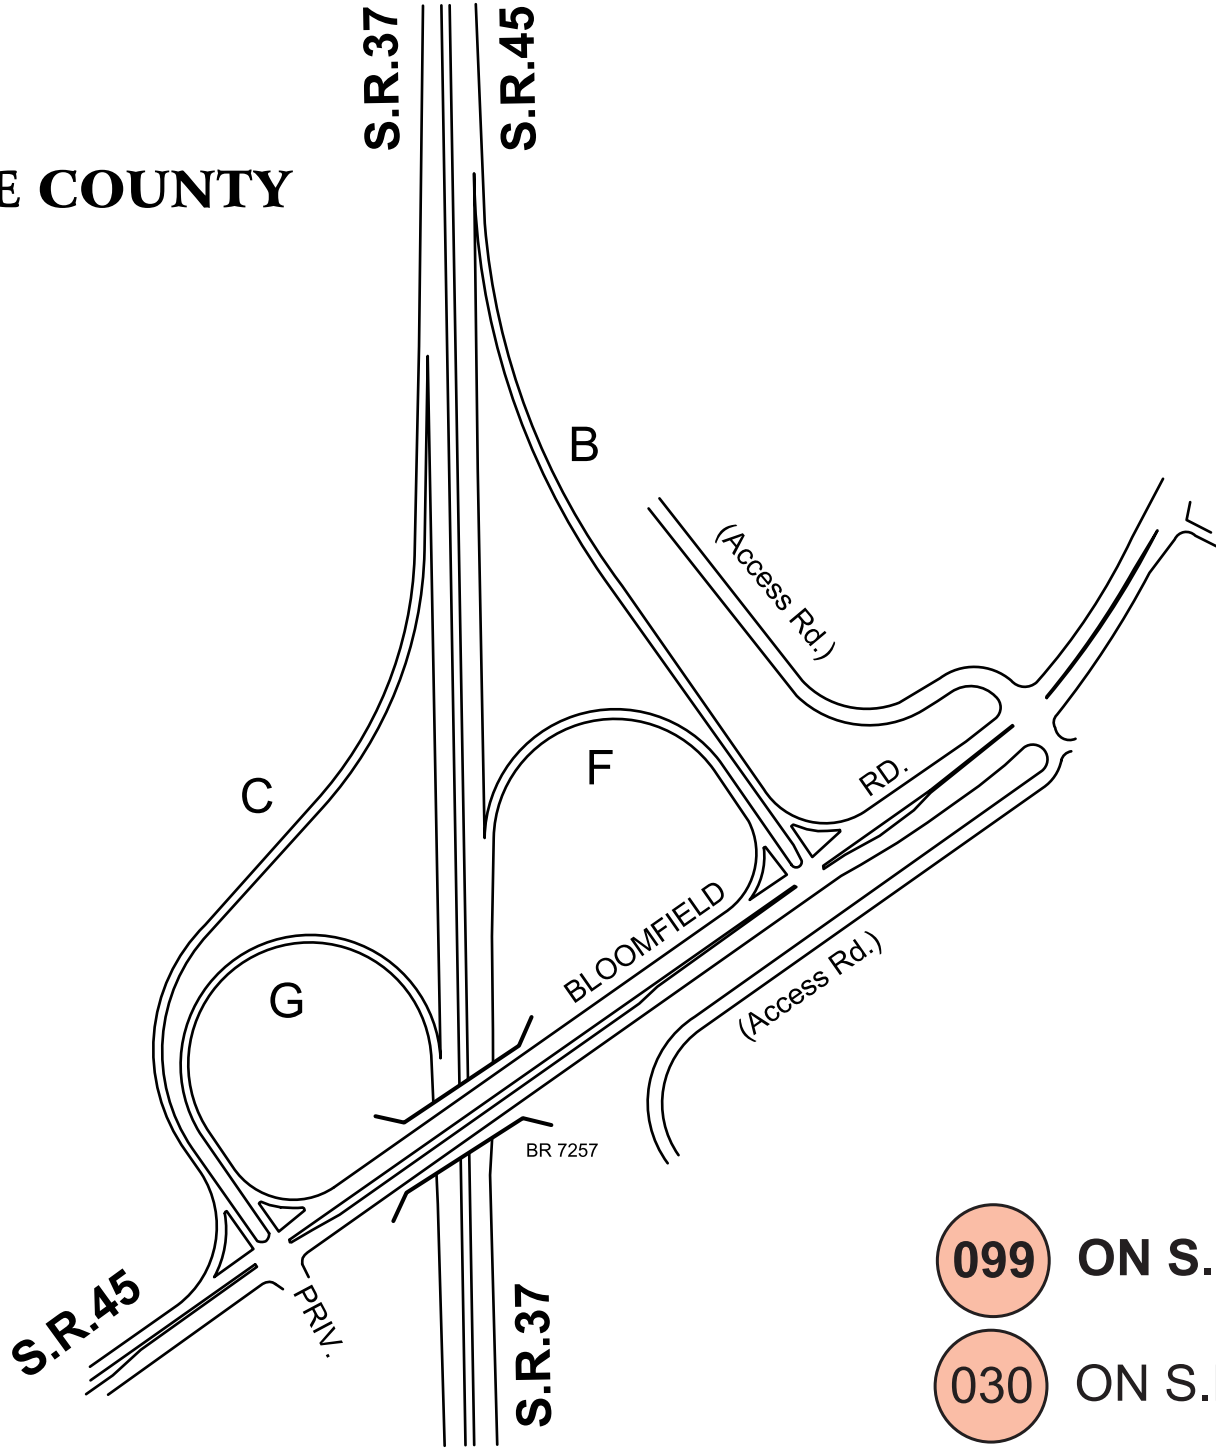

# MONROE COUNTY

099 ON S.R. 37

030 ON S.R. 45

INDOT  
GRAPHICS

REVISION DATE: 3-10-2004  
DRAWING: IC-SR-037-099  
INTERCHANGES  
SCALE: NOT TO SCALE