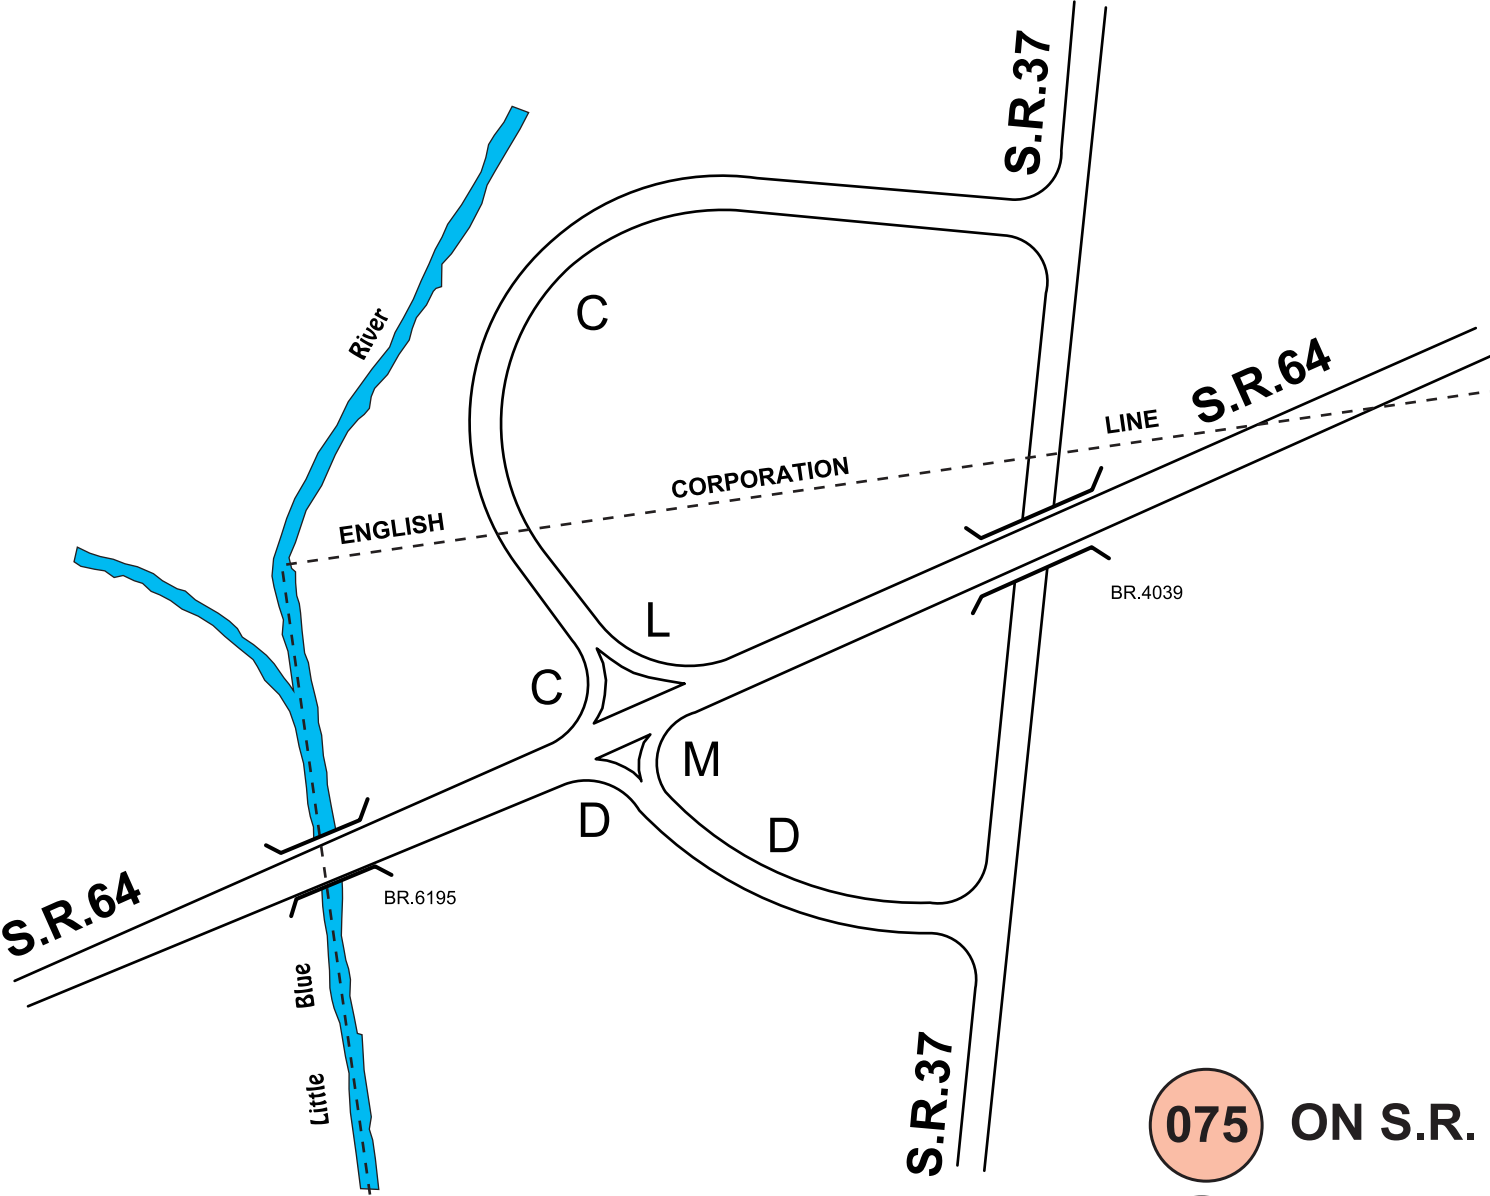

CRAWFORD COUNTY

075 ON S.R. 64

038 ON S.R. 37

INDOT
GRAPHICS

REVISION DATE: 13-10-2004
DRAWING: C-SR-064-075
INTERCHANGES
SCALE: NOT TO SCALE