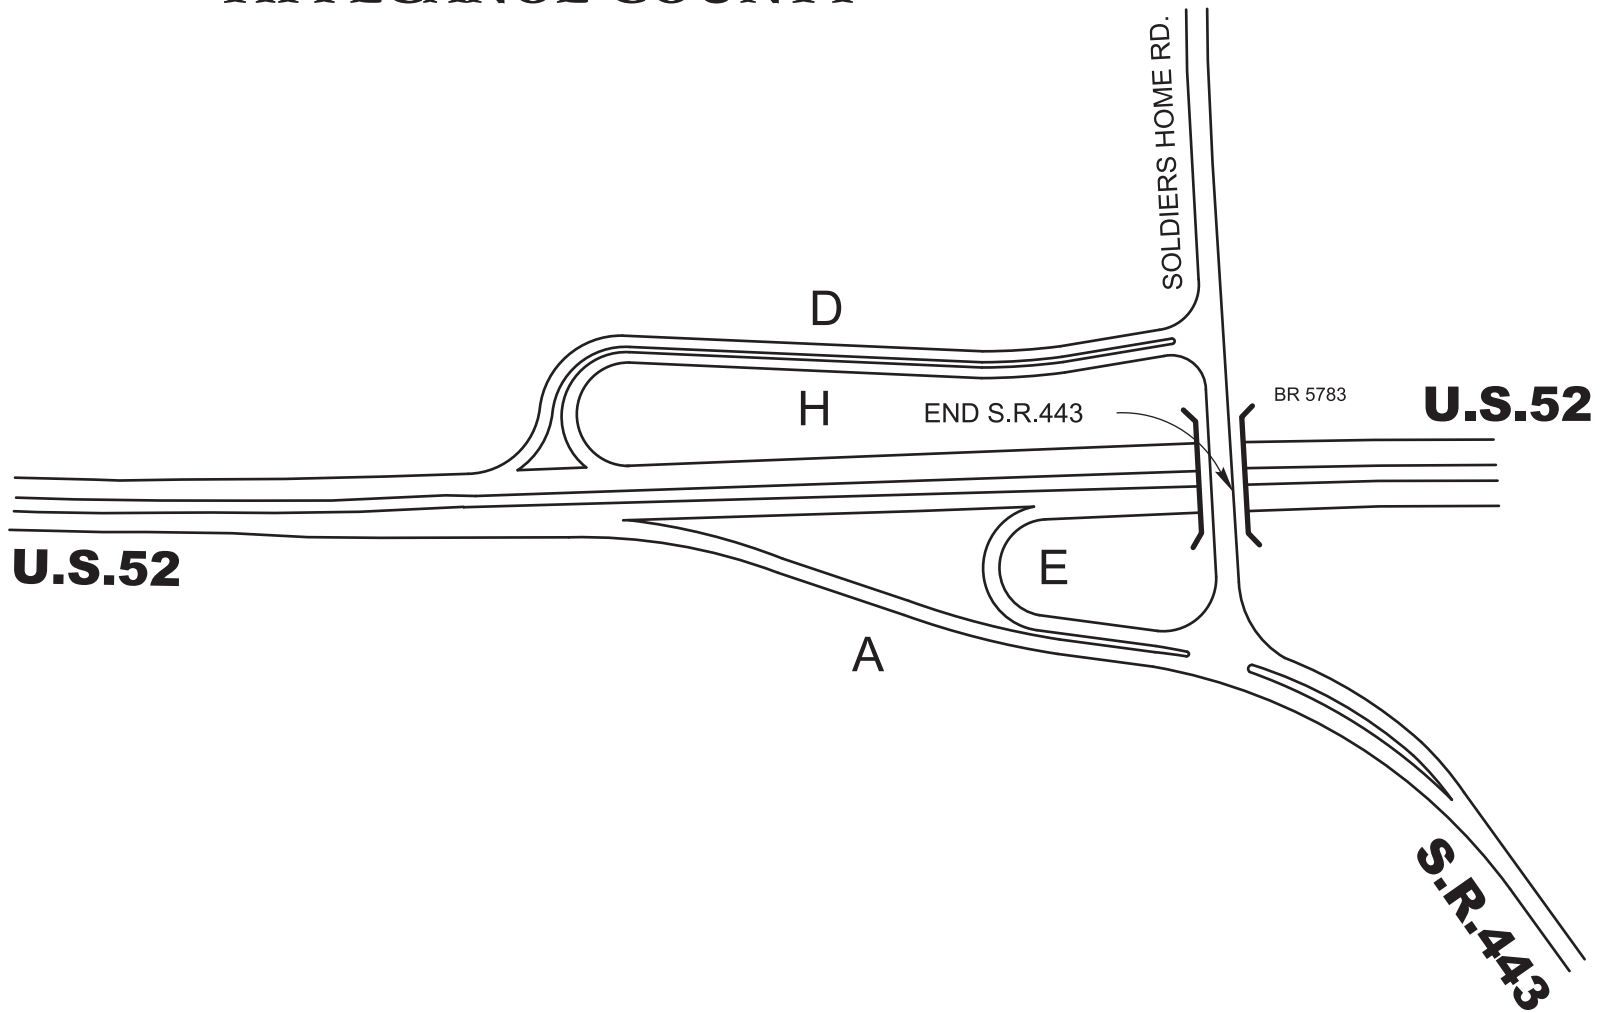

# TIPPECANOE COUNTY

044 ON U.S. 52

001 ON S.R. 443

INDOT  
GRAPHICS

REVISION DATE: 12-03-2001  
DRAWING: IC-US-052-044  
INTERCHANGES  
SCALE: NOT TO SCALE