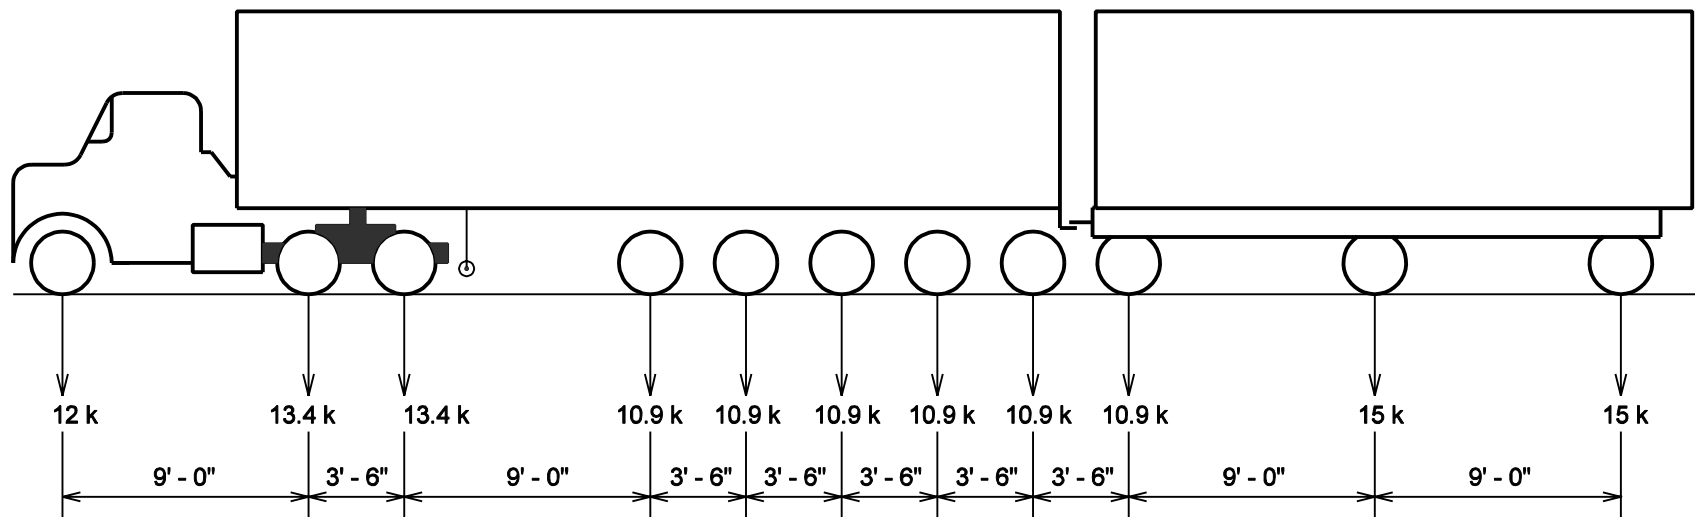

**MICHIGAN TRAIN
MODIFIED TRUCK NUMBER 8**

GROSS WEIGHT 597 kN

**MICHIGAN TRAIN
MODIFIED TRUCK NUMBER 8**

GROSS WEIGHT 134,200 lbs.