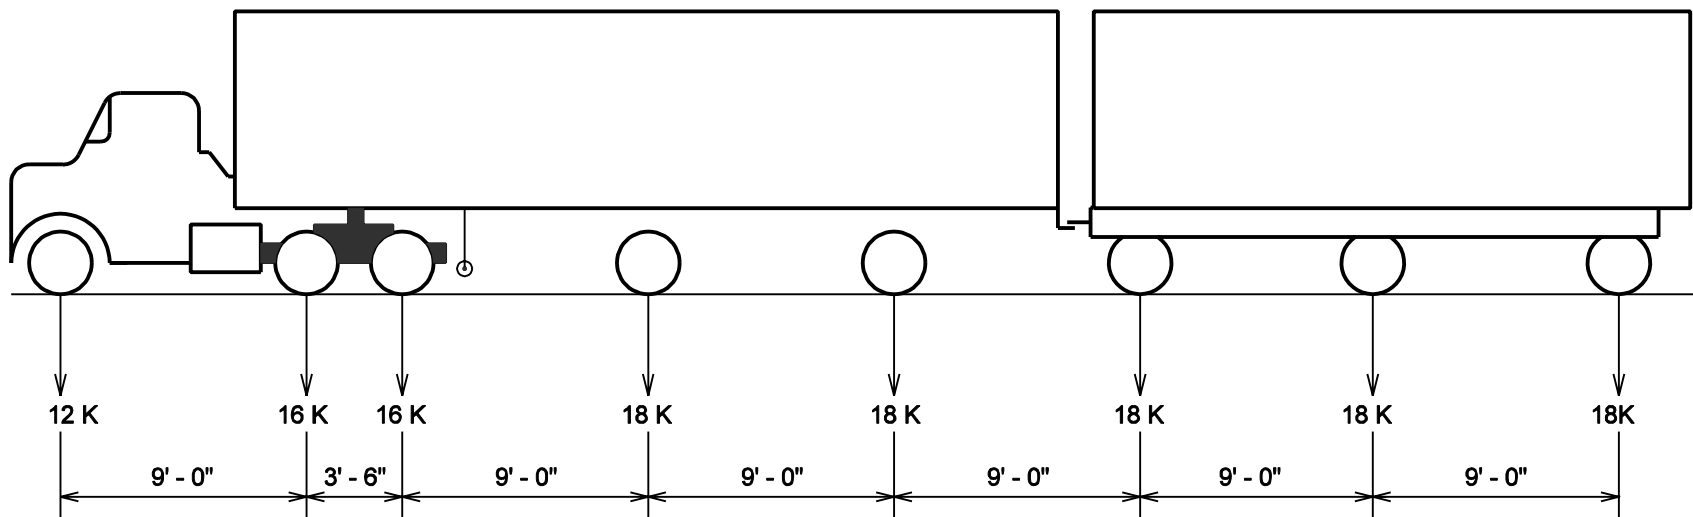

**MICHIGAN TRAIN
TRUCK NUMBER 5**

GROSS WEIGHT 597 kN

**MICHIGAN TRAIN
TRUCK NUMBER 5**

GROSS WEIGHT 134,000 lbs