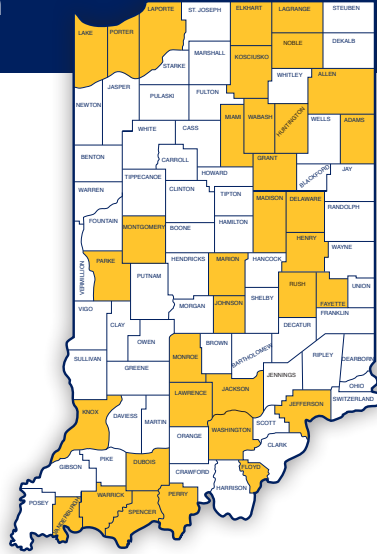

## 27 Stand Alone Community Corrections Work Release

Allen	Elkhart	Hancock	Johnson	Madison	Tippecanoe
Bartholomew	Fayette	Hendricks	Knox	Marion	Vanderburgh
Cass	Gibson	Howard	Lake	St. Joseph	Vigo
DeKalb	Greene	Jackson	LaPorte	Steuben	Whitley
Dubois	Hamilton	Jasper			

## 13 Jail-Based Community Corrections Work Release

Adams	Daviess	Jay	Putnam
Boone	Dearborn	Noble	Wabash
Brown	Grant	Posey	Wells
			White

NOTE: Community Corrections agency utilizes jail beds set aside for Work Release participants under Community Corrections supervision.

## 7 Prosecutor's Diversion Programs

- |           |            |
|-----------|------------|
| Boone     | Marshall   |
| Fayette   | Rush       |
| Jefferson | St. Joseph |
| Marion    |            |

## 40 Probation Departments

- |             |            |            |
|-------------|------------|------------|
| Adams       | Hamilton   | Pulaski    |
| Allen       | Hancock    | Putnam     |
| Bartholomew | Hendricks  | Ripley     |
| Cass        | Henry      | Shelby     |
| Clark       | Howard     | Spencer    |
| Clinton     | LaGrange   | St. Joseph |
| Dearborn    | LaPorte    | Starke     |
| Decatur     | Lawrence   | Sullivan   |
| DeKalb      | Madison    | Tippecanoe |
| Elkhart     | Marion     | Vigo       |
| Fayette     | Miami      | Wabash     |
| Floyd       | Montgomery | Wayne      |
| Fountain    | Orange     | Whitley    |