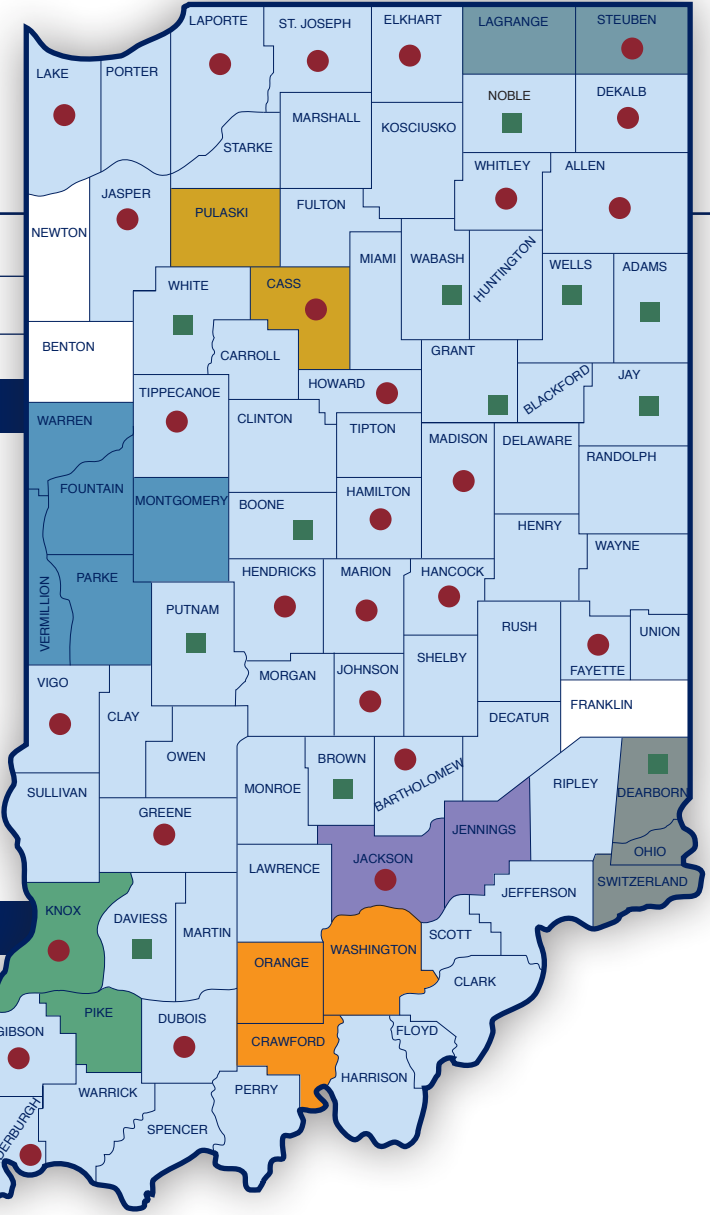

7 Regional Community Correctional Agencies

- Cass* Pulaski Community Corrections
- Hoosier Hills PACT (Crawford, Orange, Washington*)
- Jackson* Jennings Community Corrections
- Northeast Indiana Community Corrections (LaGrange, Steuben*)
- Southeast Regional Community Corrections (Dearborn*, Ohio, Switzerland)
- Wabash Valley Regional Community Corrections (Knox*, Pike)
- West Central Regional Community Corrections (Fountain*, Montgomery, Parke, Vermillion, Warren)

* denotes fiscal body

27 Stand Alone Community Corrections Work Release

Allen	Elkhart	Hancock	Johnson	Madison	Tippecanoe
Bartholomew	Fayette	Hendricks	Knox	Marion	Vanderburgh
Cass	Gibson	Howard	Lake	St. Joseph	Vigo
DeKalb	Greene	Jackson	LaPorte	Steuben	Whitley
Dubois	Hamilton	Jasper			

13 Jail-Based Community Corrections Work Release

Adams	Daviess	Jay	Putnam
Boone	Dearborn	Noble	Wabash
Brown	Grant	Posey	Wells
			White

NOTE: Community Corrections agency utilizes jail beds set aside for Work Release participants under Community Corrections supervision.