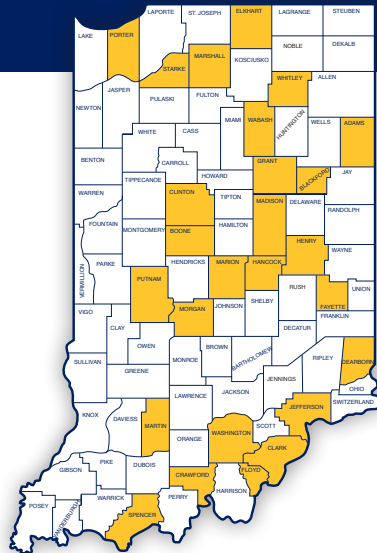

## 49 Problem Solving Courts / Court Recidivism Reduction Programs

- |                      |                      |
|----------------------|----------------------|
| Adams                | LaPorte              |
| Allen: 3 programs    | Lawrence: 2 programs |
| Delaware: 2 programs | Madison: 3 programs  |
| Dubois               | Marion: 3 programs   |
| Elkhart              | Miami                |
| Fayette              | Monroe: 2 programs   |
| Floyd                | Montgomery           |
| Grant                | Noble                |
| Henry                | Parke                |
| Huntington           | Perry                |
| Jackson              | Porter: 2 programs   |
| Jefferson            | Rush                 |
| Johnson: 2 programs  | Spencer              |
| Knox                 | Vanderburgh          |
| Kosciusko            | Wabash: 2 programs   |
| Lake: 4 programs     | Warrick              |
| LaGrange             | Washington           |

## 7 Prosecutor's Diversion Programs

- |           |            |
|-----------|------------|
| Boone     | Marshall   |
| Fayette   | Rush       |
| Jefferson | St. Joseph |
| Marion    |            |

## 40 Probation Departments

- |             |            |            |
|-------------|------------|------------|
| Adams       | Hamilton   | Pulaski    |
| Allen       | Hancock    | Putnam     |
| Bartholomew | Hendricks  | Ripley     |
| Cass        | Henry      | Shelby     |
| Clark       | Howard     | Spencer    |
| Clinton     | LaGrange   | St. Joseph |
| Dearborn    | LaPorte    | Starke     |
| Decatur     | Lawrence   | Sullivan   |
| DeKalb      | Madison    | Tippecanoe |
| Elkhart     | Marion     | Vigo       |
| Fayette     | Miami      | Wabash     |
| Floyd       | Montgomery | Wayne      |
| Fountain    | Orange     | Whitley    |