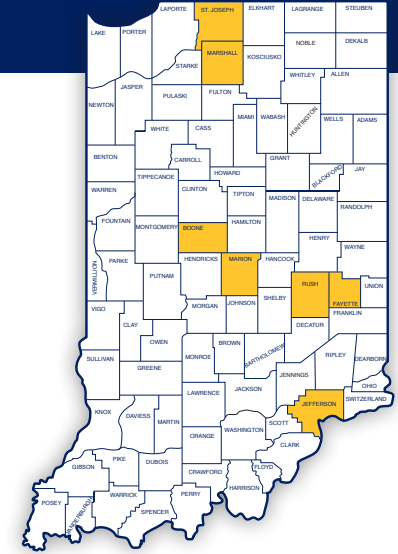

## 89 Community Corrections Counties

Adams	DeKalb	Henry	Madison	Porter	Tippecanoe
Allen	Delaware	Howard	Marion	Posey	Tipton
Bartholomew	Dubois	Huntington	Marshall	Pulaski	Union
Blackford	Elkhart	Jackson	Martin	Putnam	Vanderburgh
Boone	Fayette	Jasper	Miami	Randolph	Vermillion
Brown	Floyd	Jay	Monroe	Ripley	Vigo
Carroll	Fountain	Jefferson	Montgomery	Rush	Wabash
Cass	Fulton	Jennings	Morgan	Scott	Warren
Clark	Gibson	Johnson	Noble	Shelby	Warrick
Clay	Grant	Knox	Ohio	Spencer	Washington
Clinton	Greene	Kosciusko	Orange	St. Joseph	Wayne
Crawford	Hamilton	LaGrange	Owen	Starke	Wells
Daviess	Hancock	Lake	Parke	Steuben	White
Dearborn	Harrison	LaPorte	Perry	Sullivan	Whitley
Decatur	Hendricks	Lawrence	Pike	Switzerland	

## 7 Prosecutor's Diversion Programs

- |           |            |
|-----------|------------|
| Boone     | Marshall   |
| Fayette   | Rush       |
| Jefferson | St. Joseph |
| Marion    |            |

## 40 Probation Departments

- |             |            |            |
|-------------|------------|------------|
| Adams       | Hamilton   | Pulaski    |
| Allen       | Hancock    | Putnam     |
| Bartholomew | Hendricks  | Ripley     |
| Cass        | Henry      | Shelby     |
| Clark       | Howard     | Spencer    |
| Clinton     | LaGrange   | St. Joseph |
| Dearborn    | LaPorte    | Starke     |
| Decatur     | Lawrence   | Sullivan   |
| DeKalb      | Madison    | Tippecanoe |
| Elkhart     | Marion     | Vigo       |
| Fayette     | Miami      | Wabash     |
| Floyd       | Montgomery | Wayne      |
| Fountain    | Orange     | Whitley    |