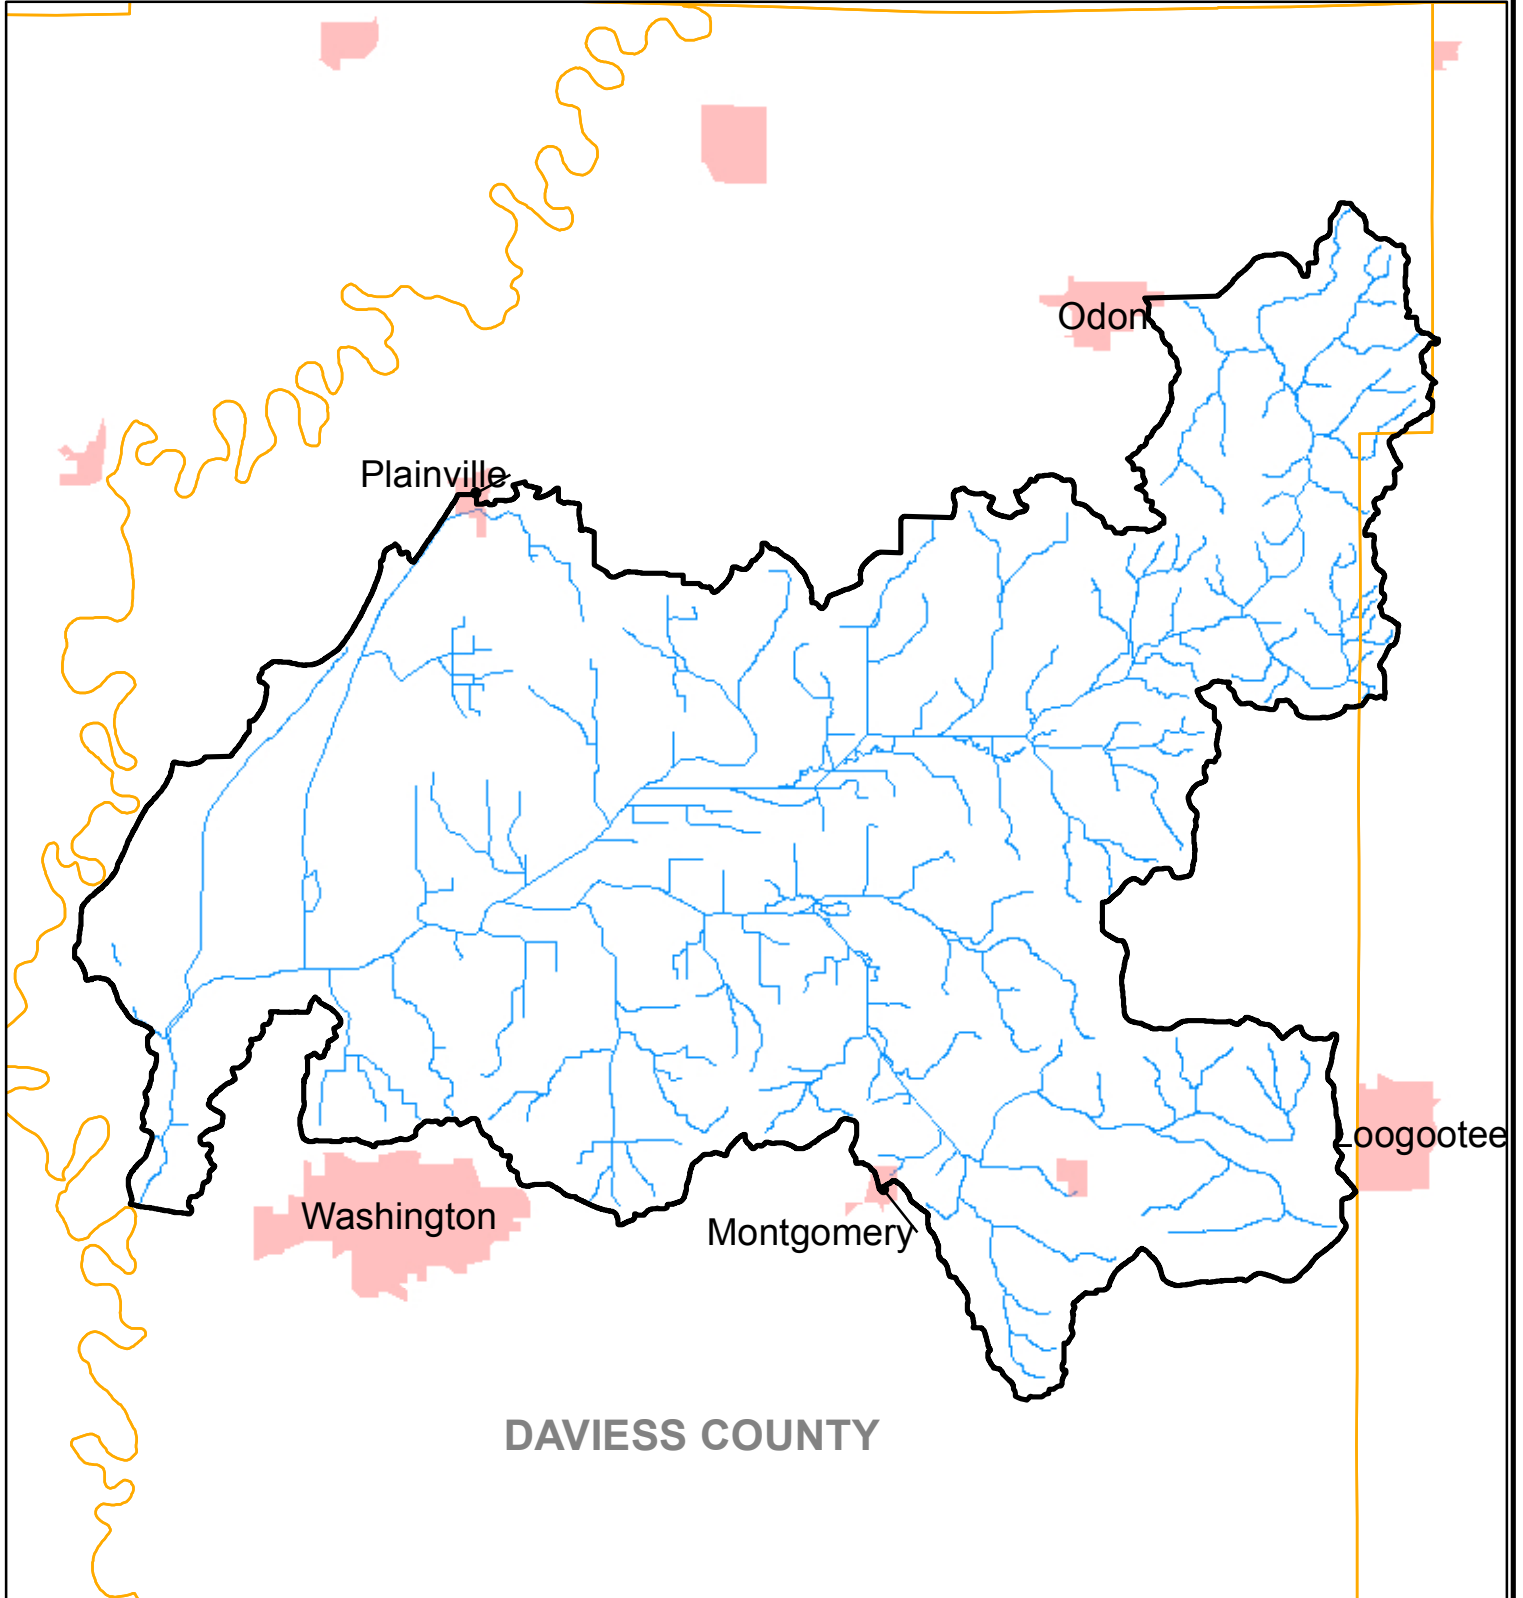

Prairie Creek (Daviness County) WMP 4-152

This map is intended to serve as an aid in graphic representation only. This information is not warranted for accuracy or other purposes.

Mapped By:
Tom Reeve, Office of Water Quality
Date: 06/15/2012

Legend

- Watershed
- Stream
- Incorporated Area
- County

Sources:
Data - Obtained from the State of Indiana Geographical Information Office Library
Map Projection: UTM Zone 16 N **Map Datum:** NAD83