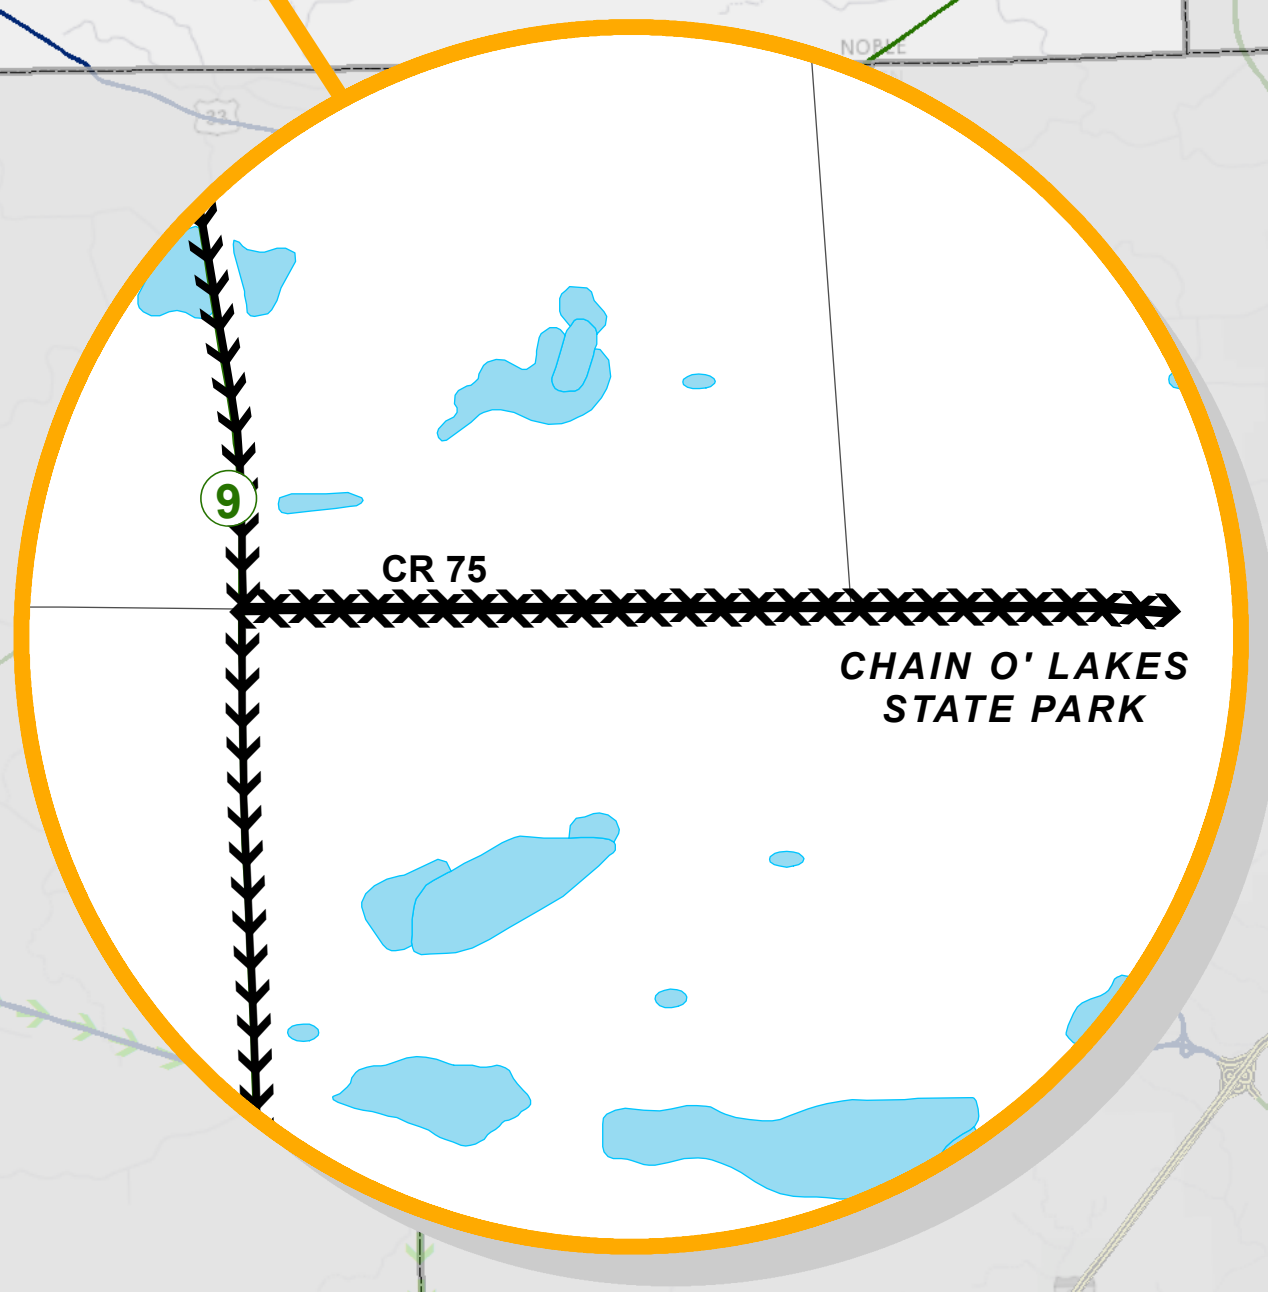

KENDALLVILLE

MAIN ST

109

33

CR 75

CHAIN O' LAKES STATE PARK

INDIANA BICENTENNIAL TORCH RELAY

Noble County

- Route by Type
- Caravan
  - Running
  - Special Vehicle
  - Transit