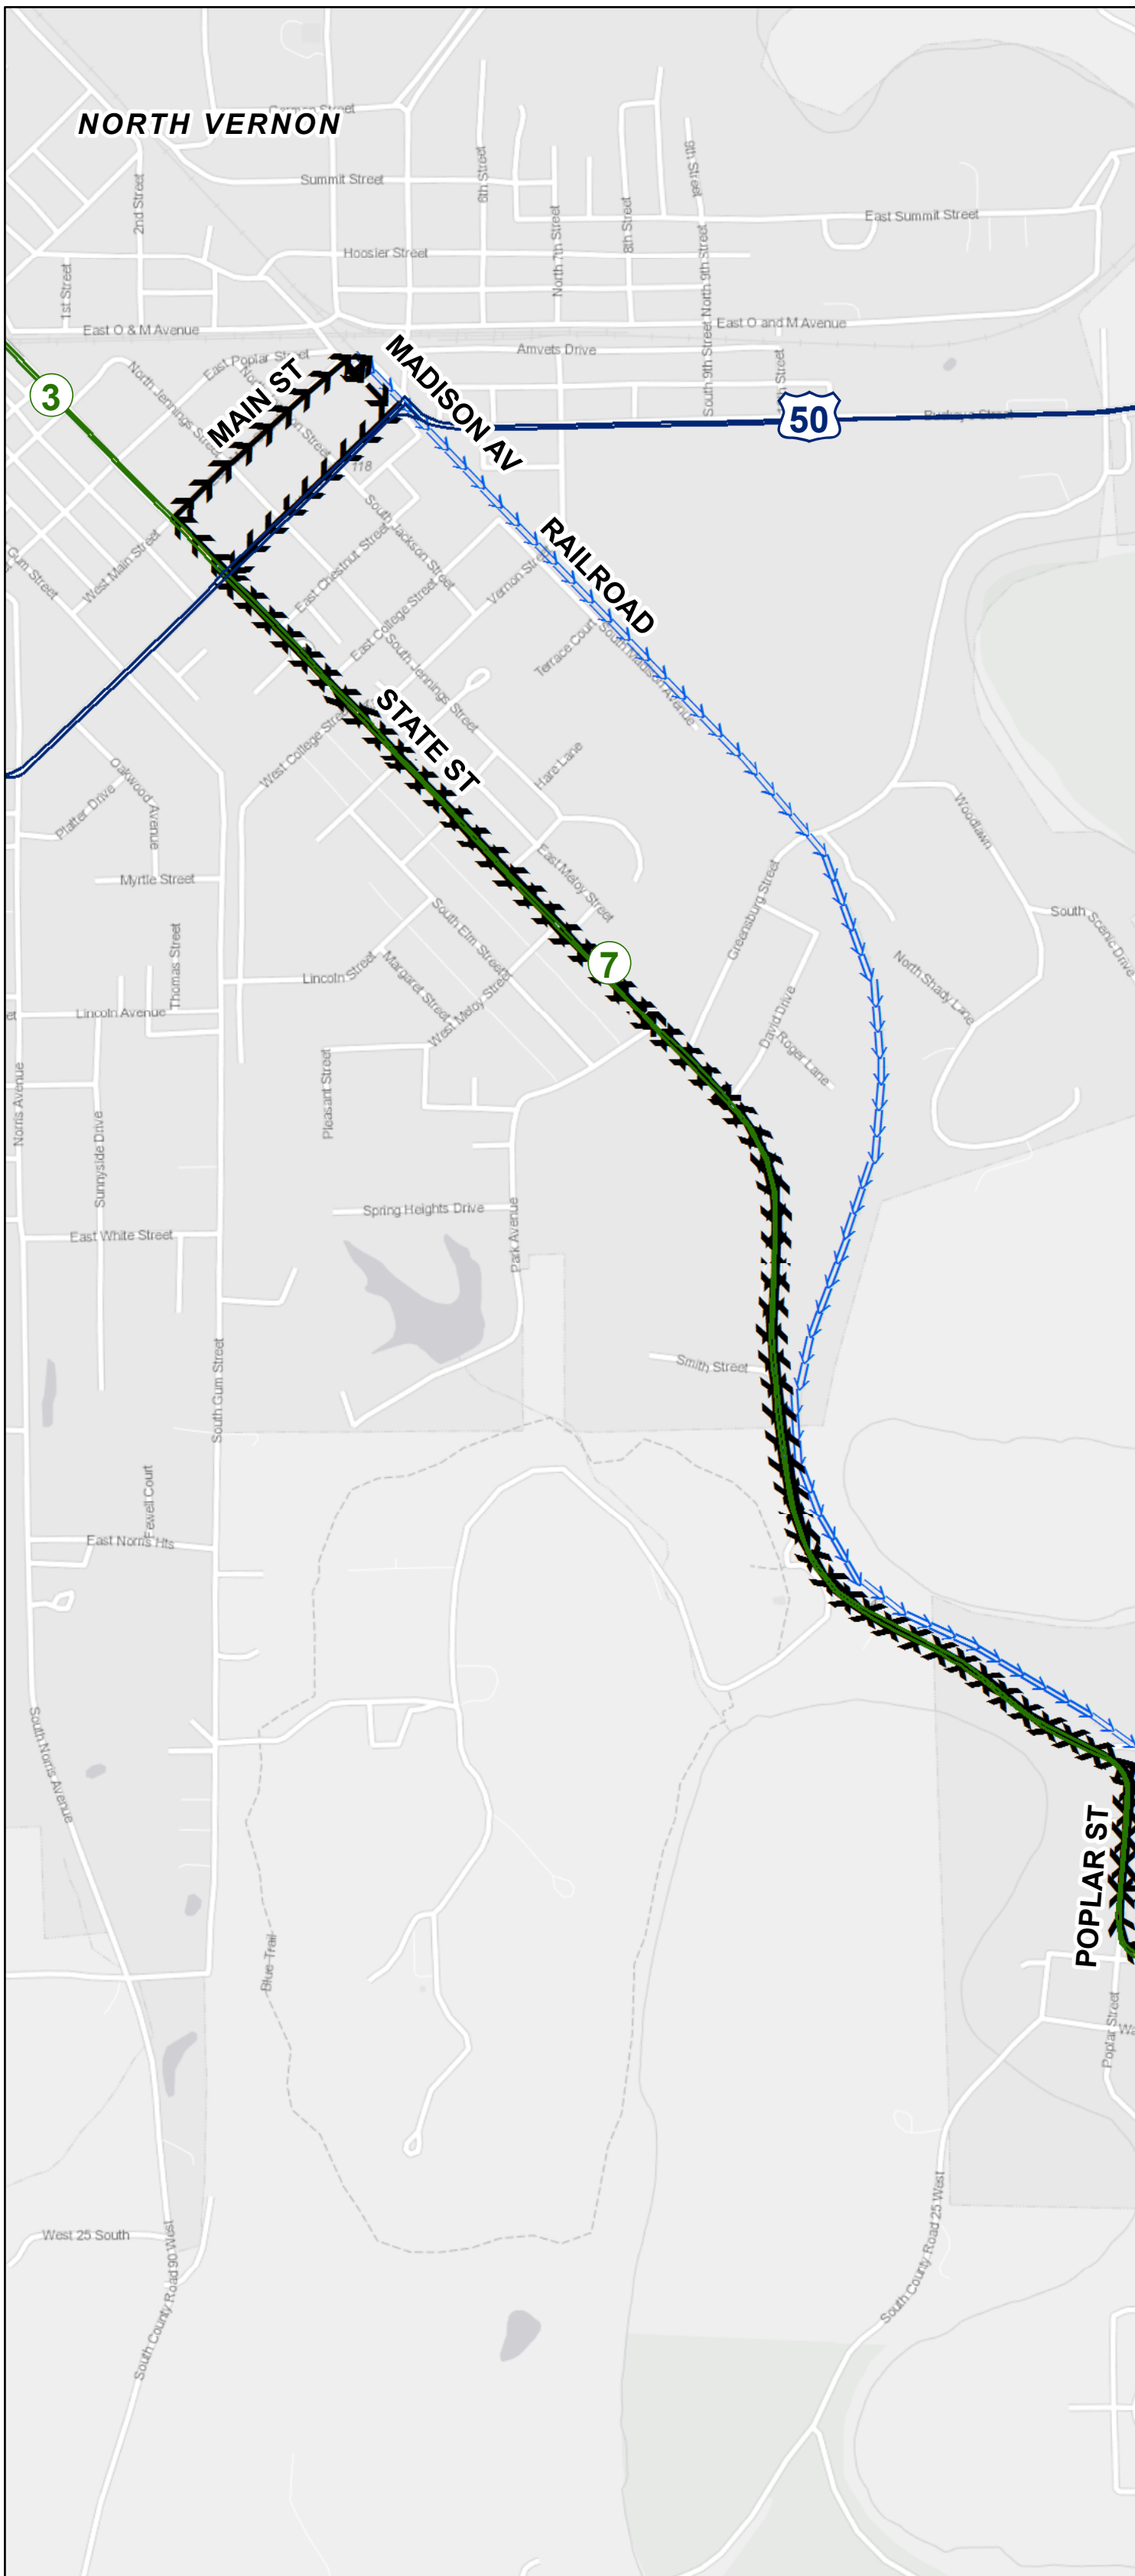

**NORTH VERNON**

**JENNINGS COUNTY**

**INDIANA BICENTENNIAL TORCH RELAY  
Jennings County**

- Route by Type
- Caravan
  - Running
  - Special Vehicle
  - Transit

0 0.25 Miles