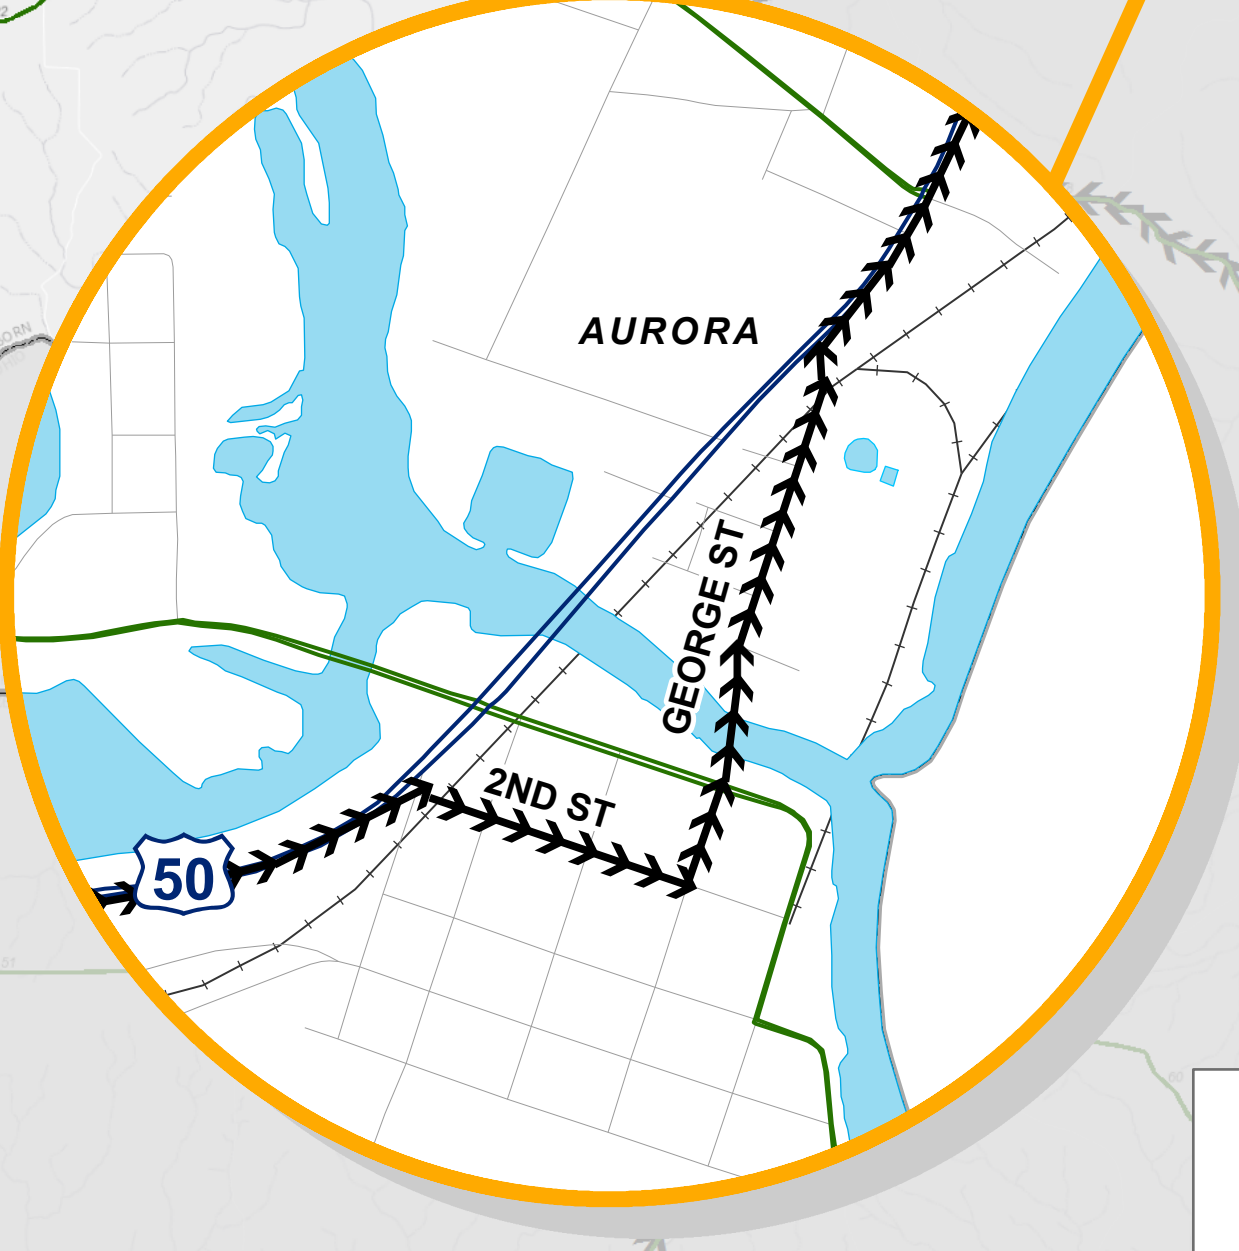

DEARBORN COUNTY

LAWRENCEBURG

AURORA

INDIANA BICENTENNIAL TORCH RELAY
Dearborn County

Indiana Bicentennial
TORCH RELAY

Route by Type

-  Caravan
-  Running
-  Special Vehicle
-  Transit

0 2.6 Miles

State of Indiana, INDOT, Open Street Map