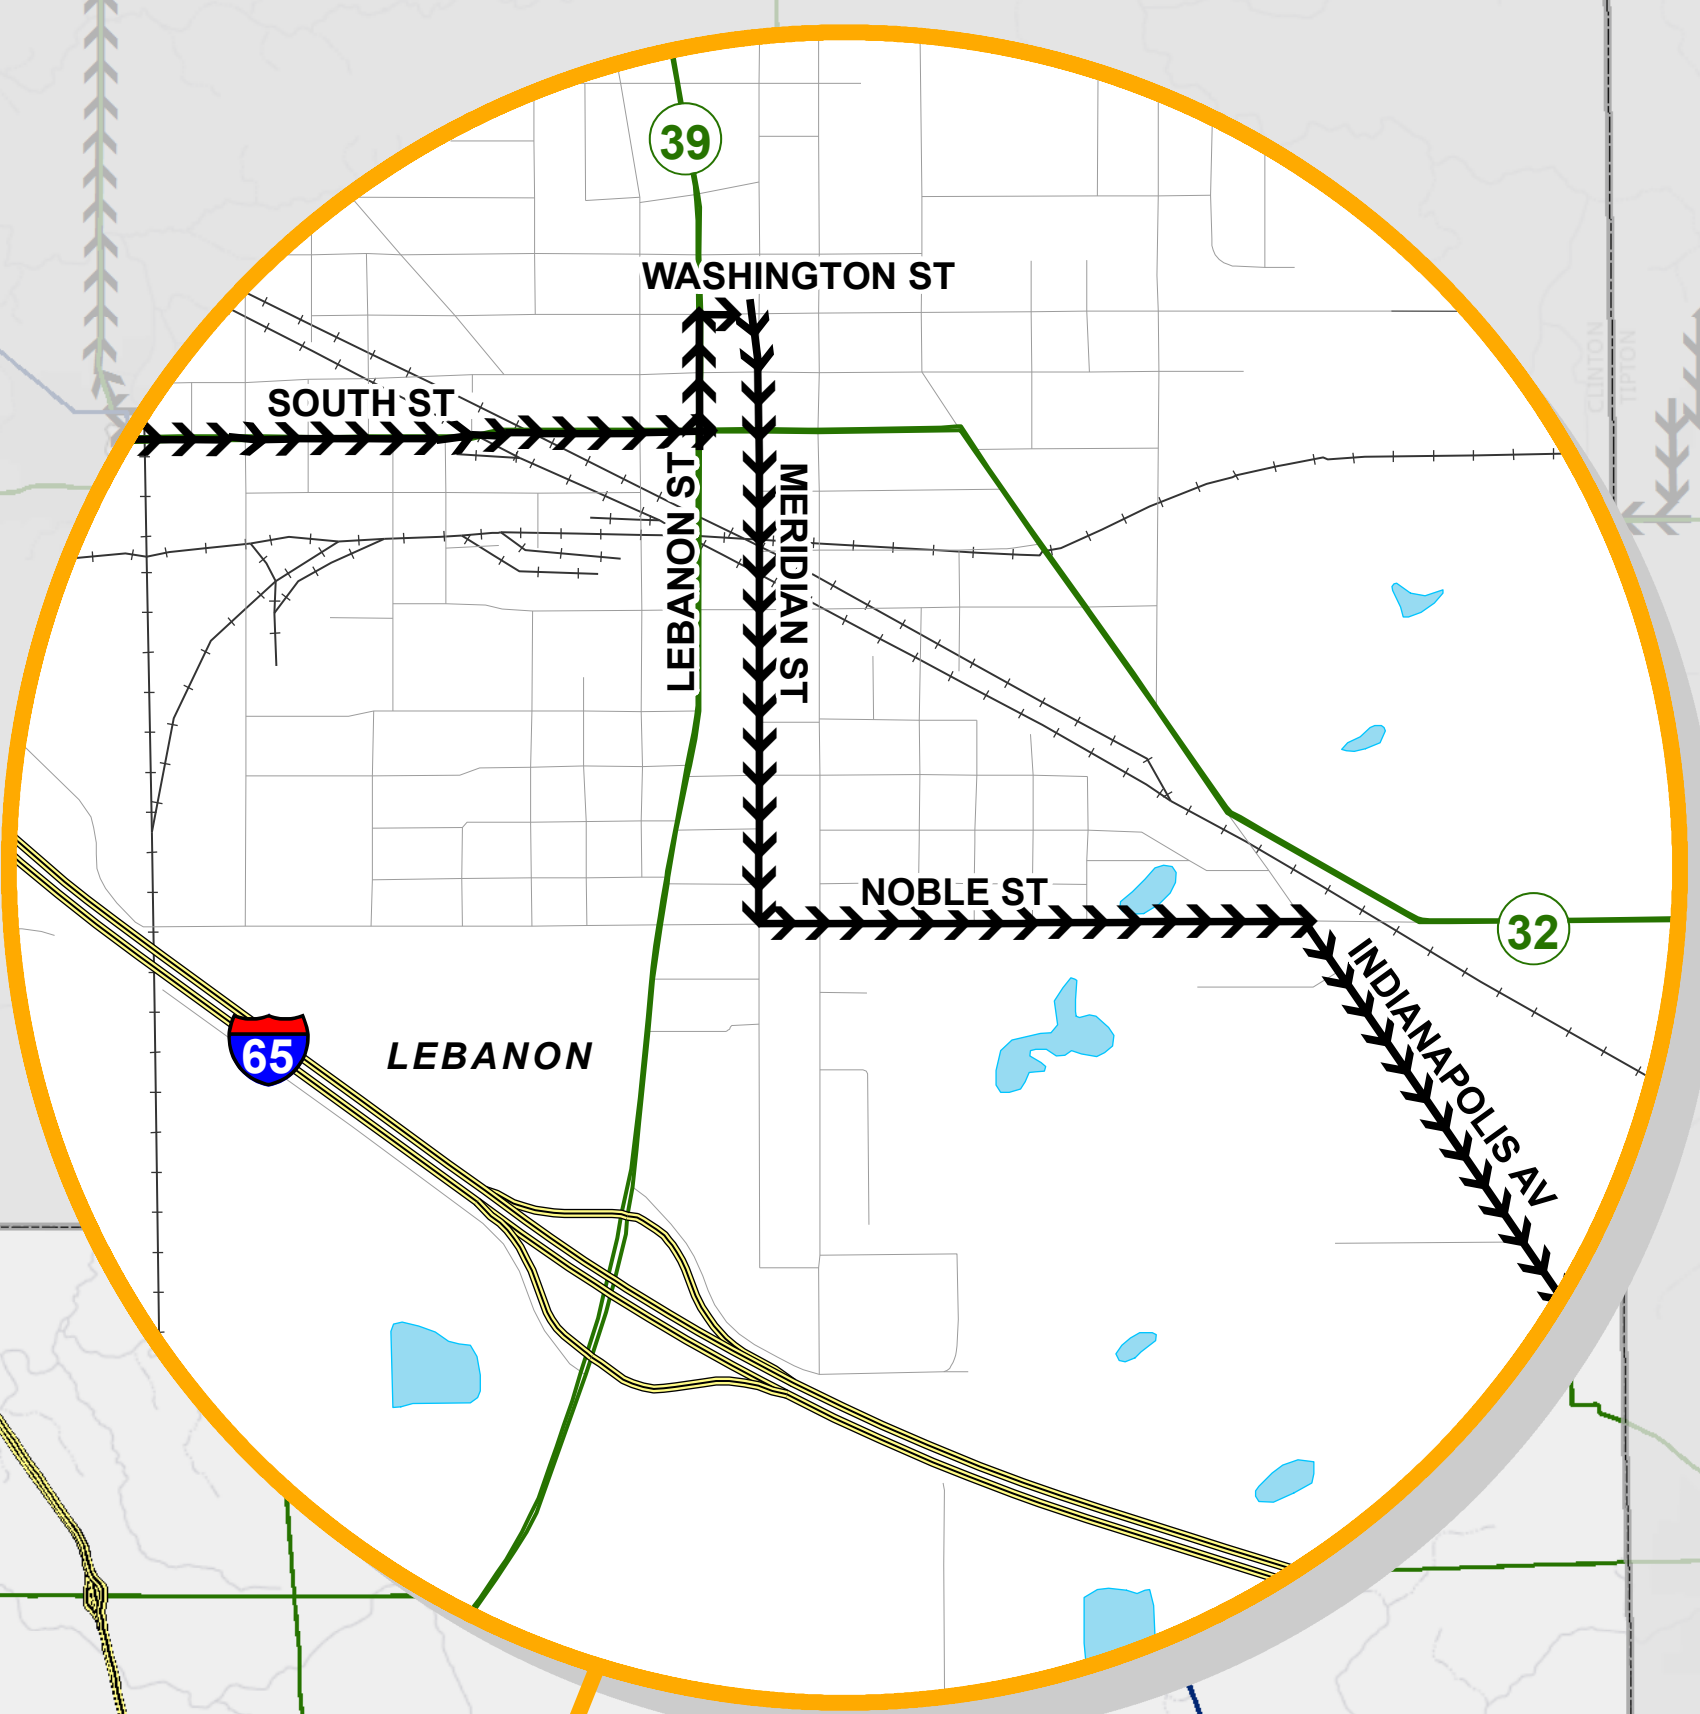

BOONE COUNTY

Indiana Bicentennial TORCH RELAY

- Route by Type
-  Caravan
 -  Running
 -  Special Vehicle
 -  Transit

INDIANA BICENTENNIAL TORCH RELAY
Boone County