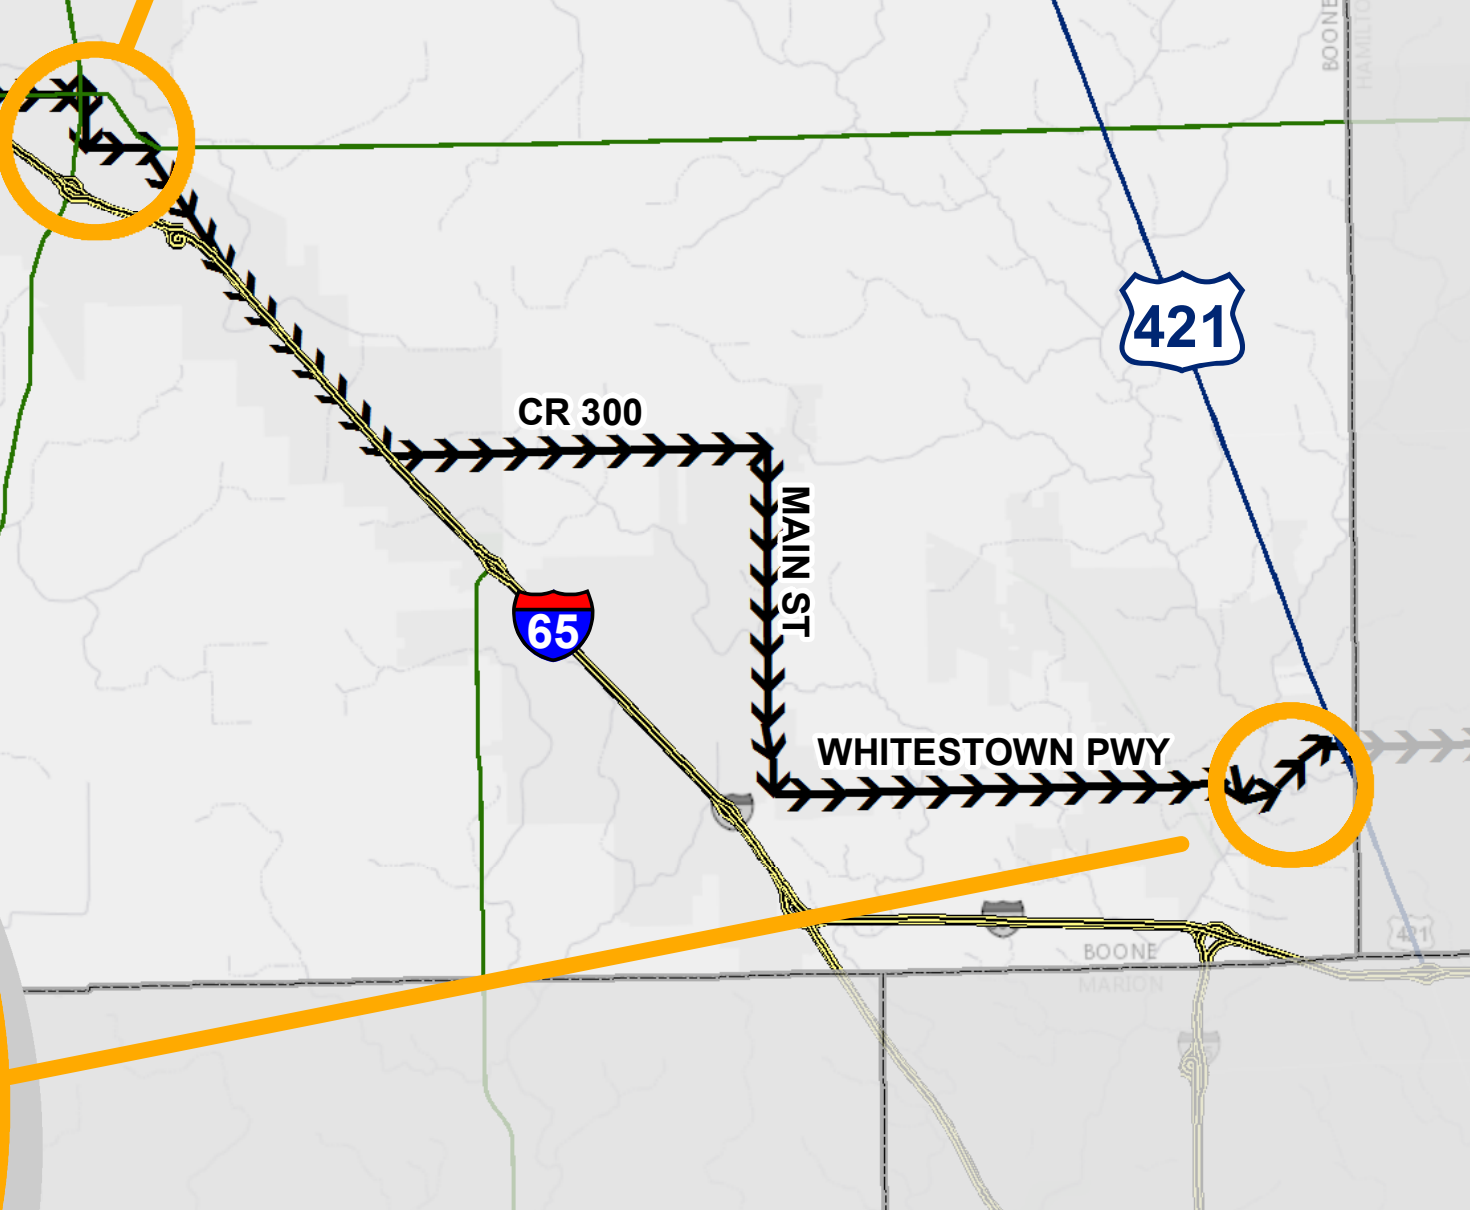

BOONE COUNTY

Indiana Bicentennial TORCH RELAY

- Route by Type
-  Caravan
 -  Running
 -  Special Vehicle
 -  Transit

INDIANA BICENTENNIAL TORCH RELAY
Boone County