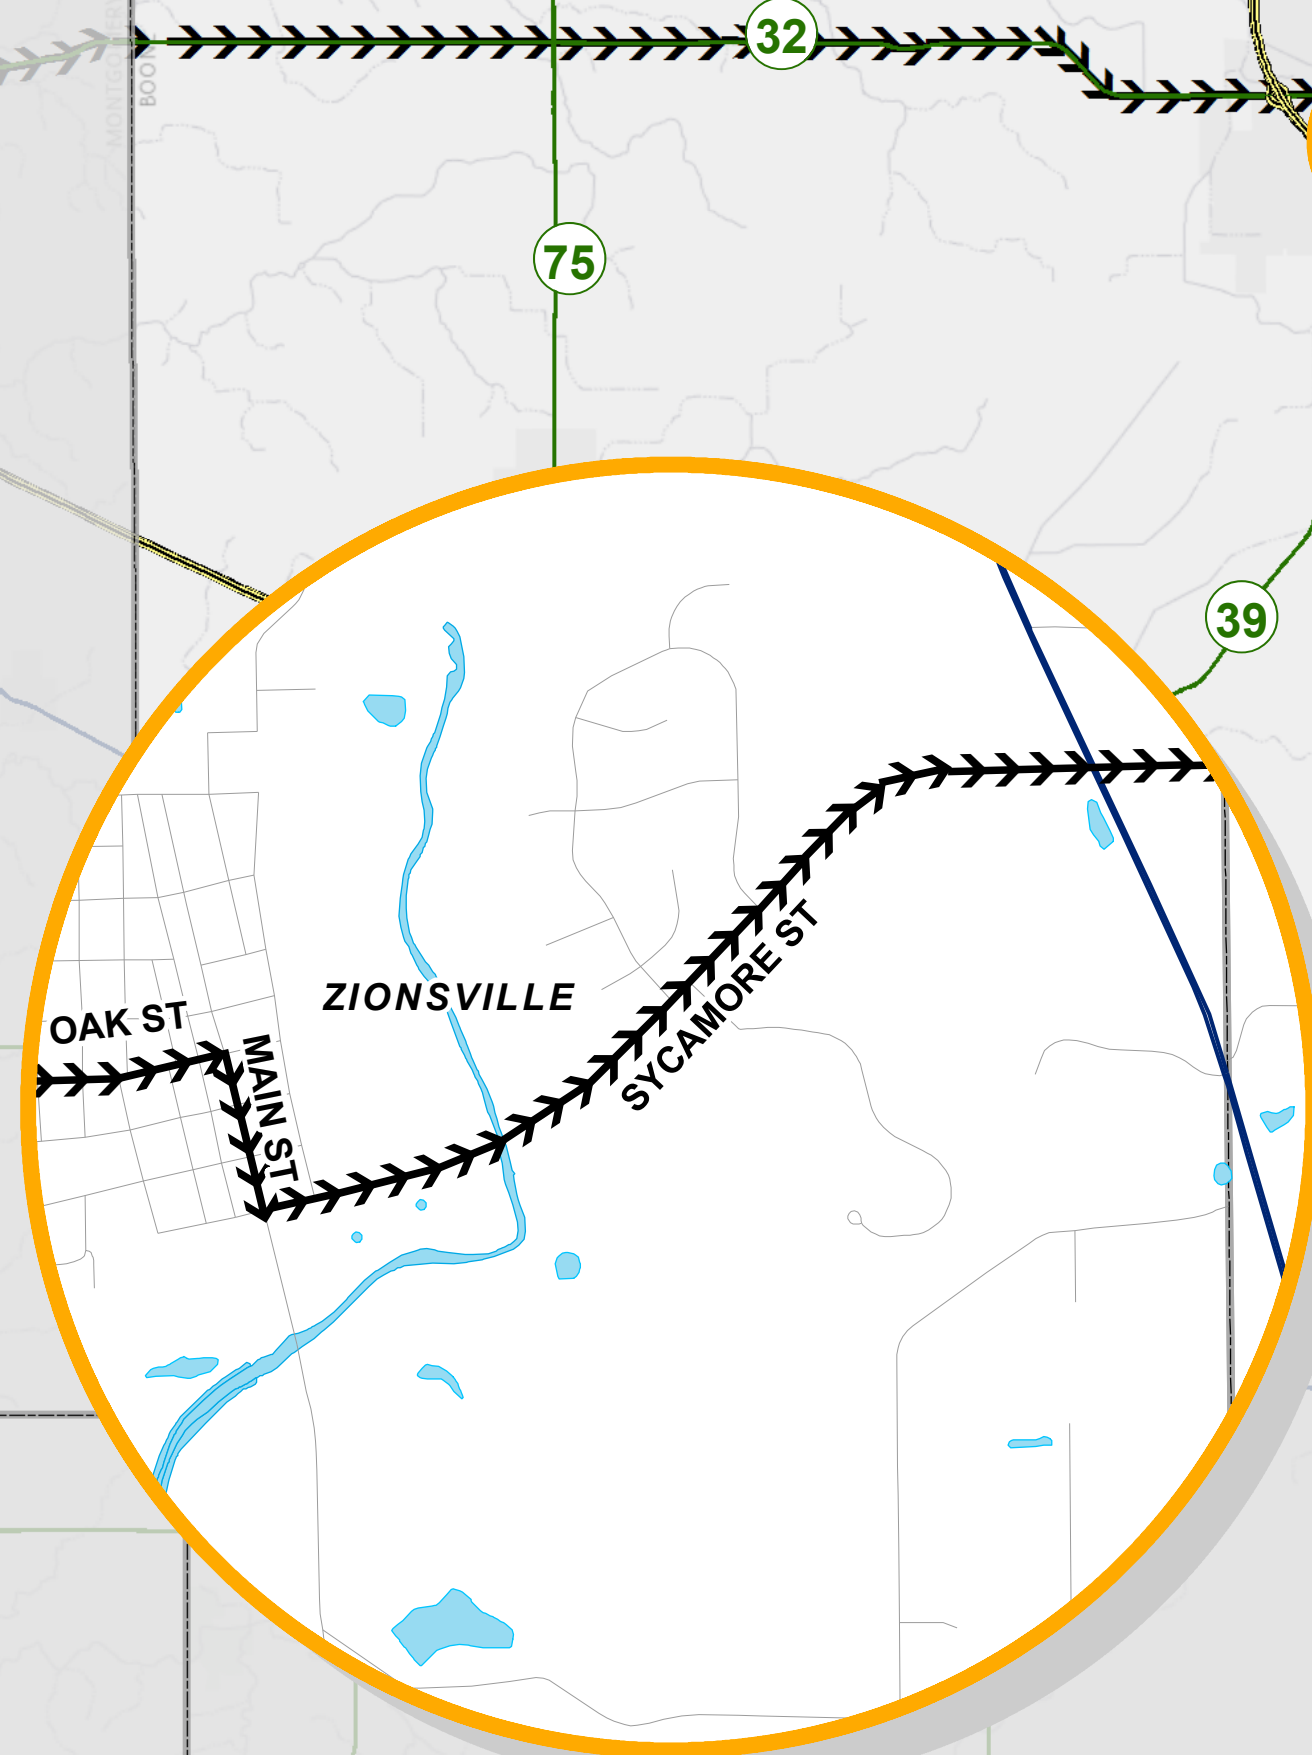

BOONE COUNTY

Indiana Bicentennial TORCH RELAY

- Route by Type
-  Caravan
 -  Running
 -  Special Vehicle
 -  Transit

INDIANA BICENTENNIAL TORCH RELAY
Boone County