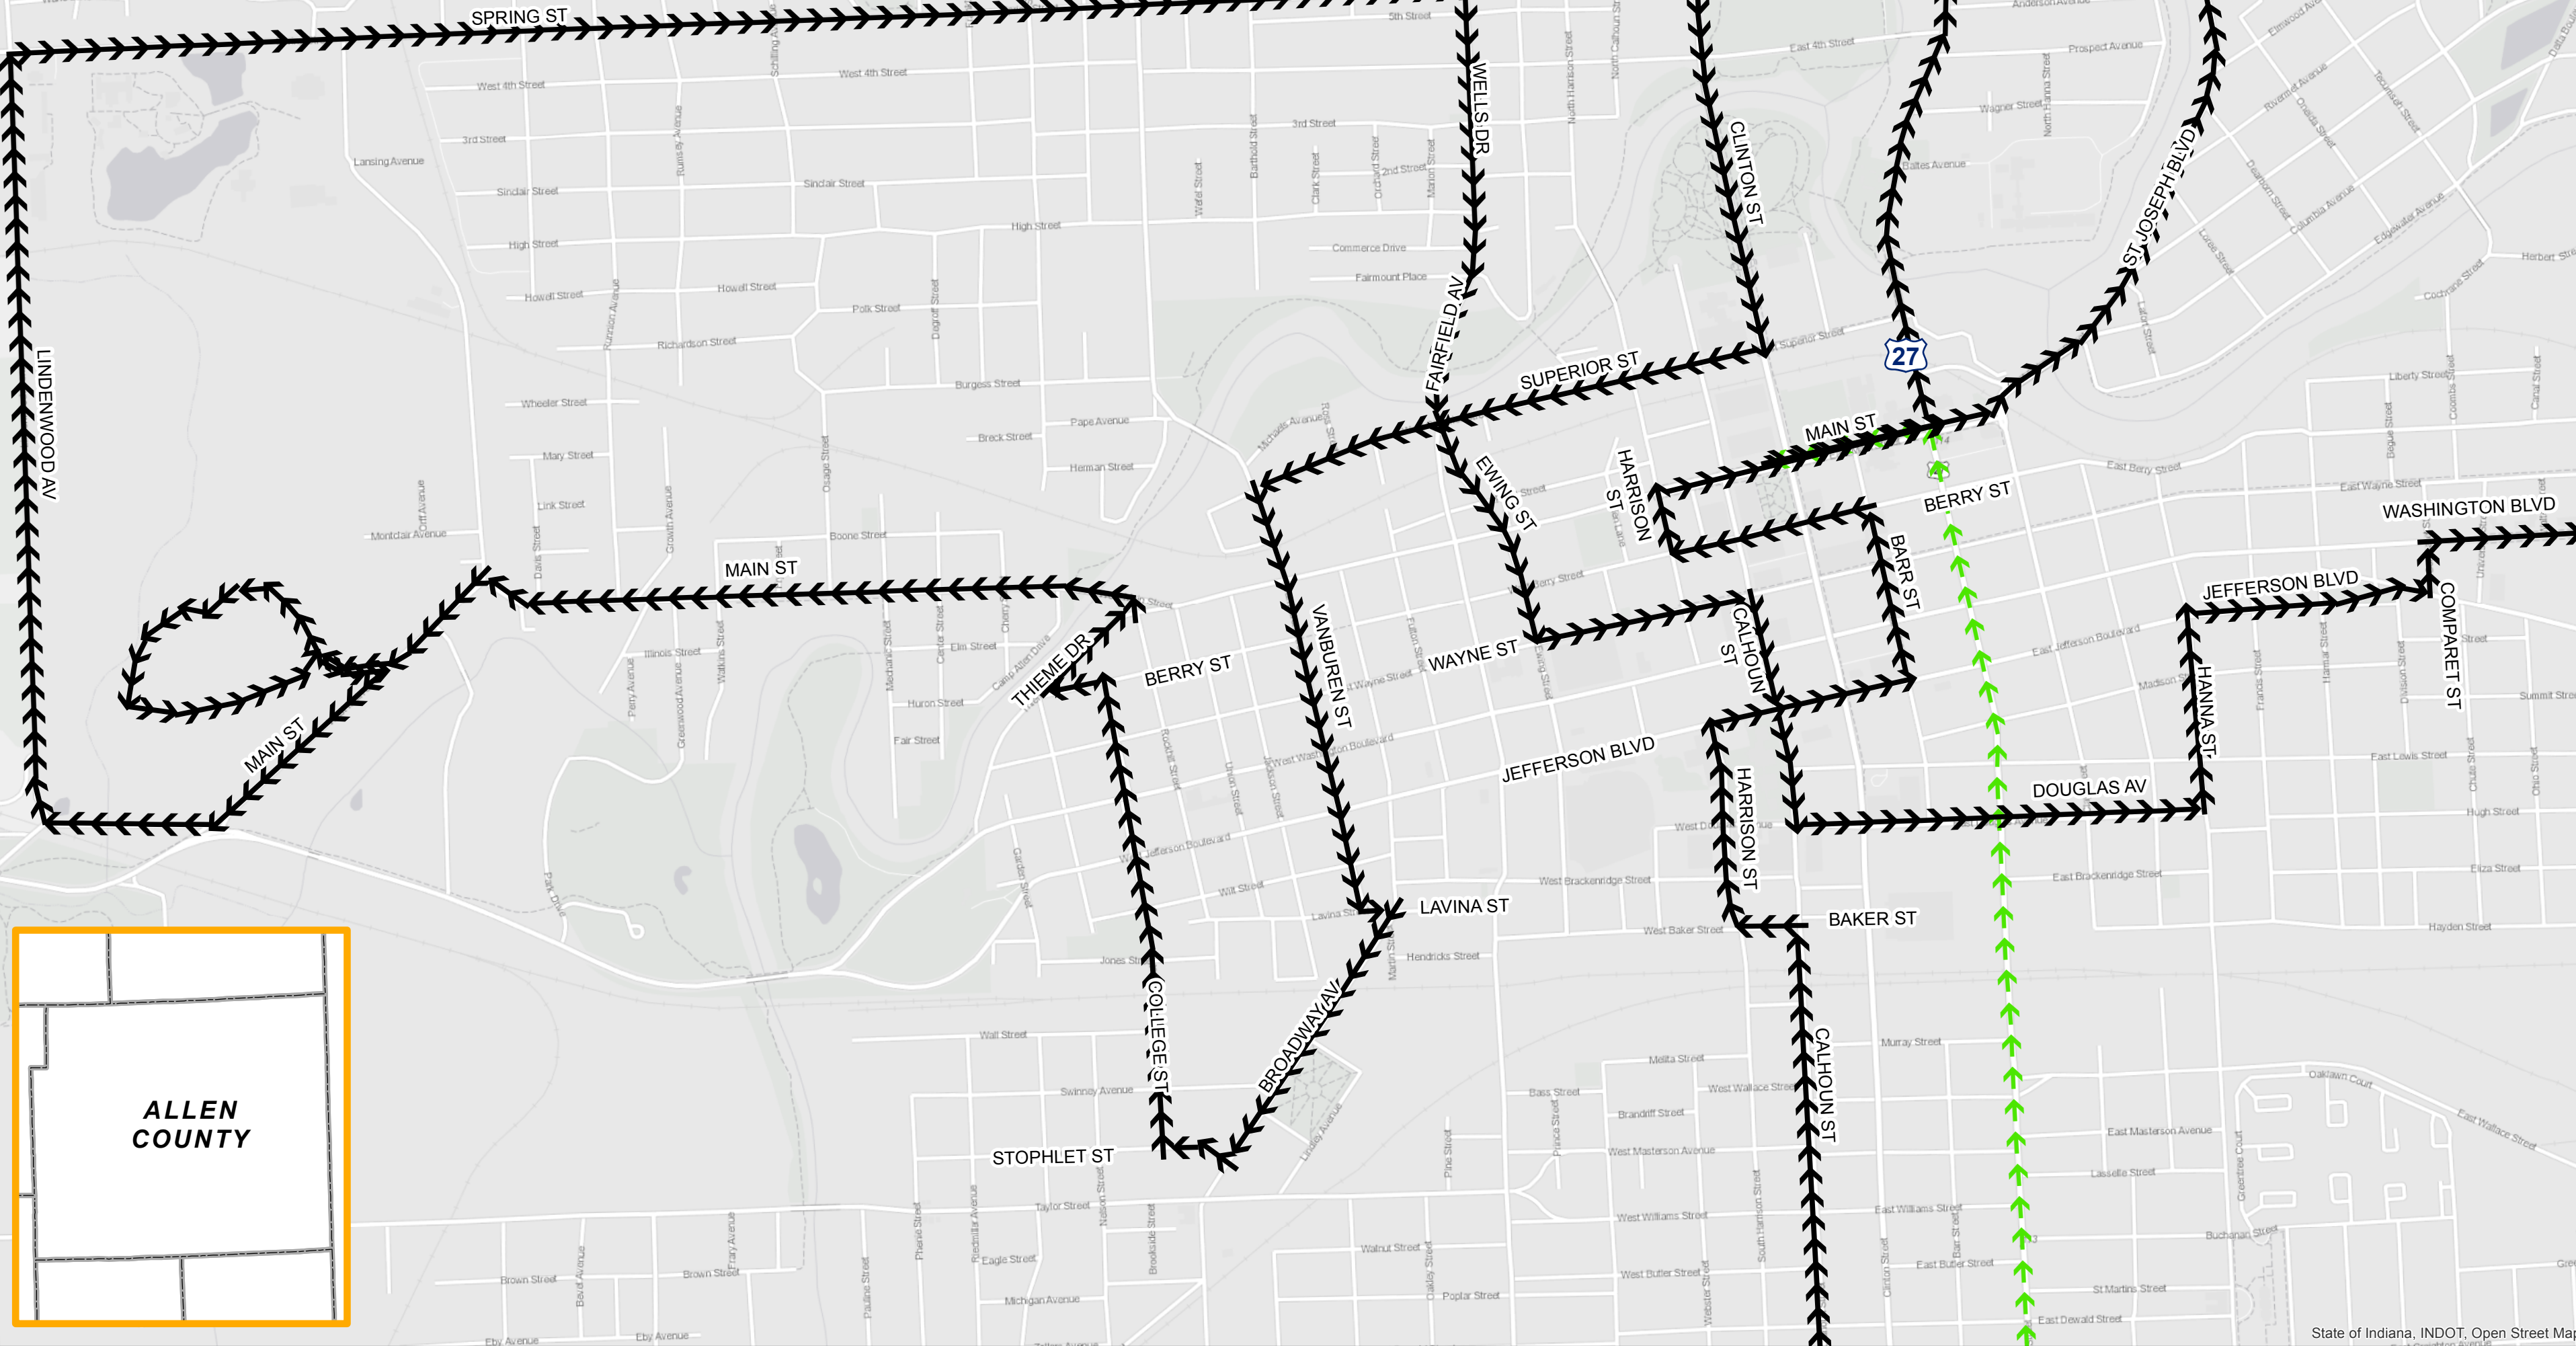

Indiana Bicentennial
TORCH RELAY

INDIANA BICENTENNIAL TORCH RELAY

Allen County Detail

Route by Type

➔ Caravan

➔ Running

➔ Special Vehicle

➔ Transit

**ALLEN
COUNTY**