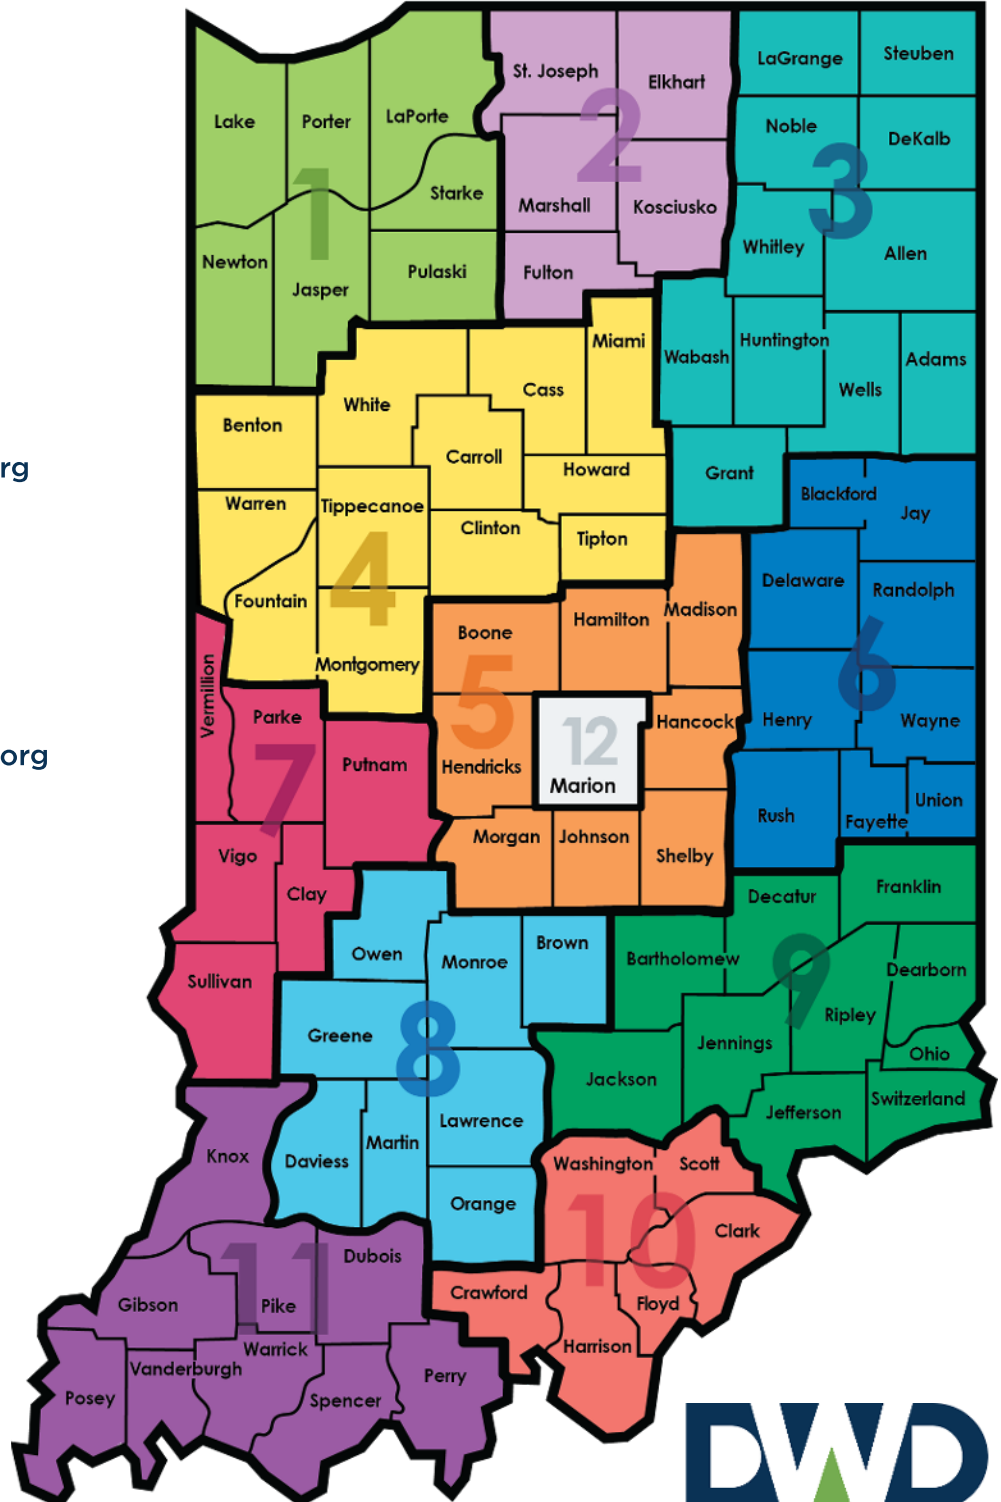

NextLevel Jobs
INDIANA

REGIONAL CONTACTS

Northwest | Region 1

Kathy Neary
KNeary@cwicorp.com

Northern | Region 2

Cathy Simon
CSimon@gotoworkone.com

Northeast | Region 3

Kim Tempel
KTempel@neinworks.org

West Central | Region 4

Gerry Vasquez
GVasquez@workonewestcentral.org

Central | Region 5

Tony Collier
TCollier@workonecentral.org

Eastern | Region 6

Wayne Williams
WWilliams@easternindianaworks.org

West | Region 7

Mike Smith
MSmith@workforcenet.org

South Central | Region 8

Susan Neal
SNeal@vinu.edu

Southeast | Region 9

Chris Henry
Chenry@rivervalleyresources.com

Southern | Region 10

Cindy Mahoney
Cindy@soinworks.com

Southwest | Region 11

Angie Sheppard
Angie.sheppard@workonesw.org

Marion County | Region 12

Tracy Murphy
TMurphy@employindy.org

INDIANA DEPARTMENT OF
WORKFORCE
DEVELOPMENT