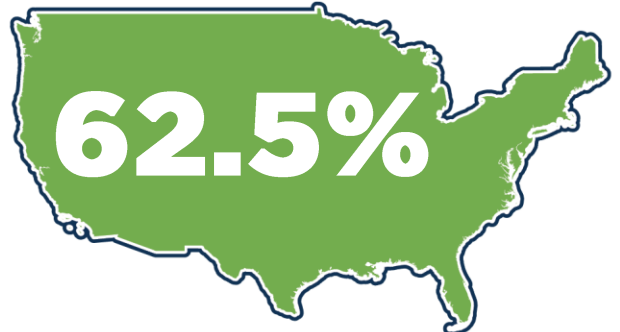

National Unemployment Rate

LABOR FORCE PARTICIPATION RATE*

16+: **62.8%**

25-44: **82.1%**

25-54: **81.6%**

National Labor Force

Open Job Postings

101,325

Jobs

As of March 18, 2024

Weekly UI Continued Claims

25,154

Filed Week Ending March 2, 2024

Source: Local Area Unemployment Statistics, Bureau of Labor Statistics; Indiana Career Connect

* The percentage of Hoosiers 16 and older who are either working or actively looking for work. Those not in the labor force include primarily, students, retirees and other non-working populations, such as individuals unable to work due to a disability or illness, or adults responsible for their family's childcare needs.