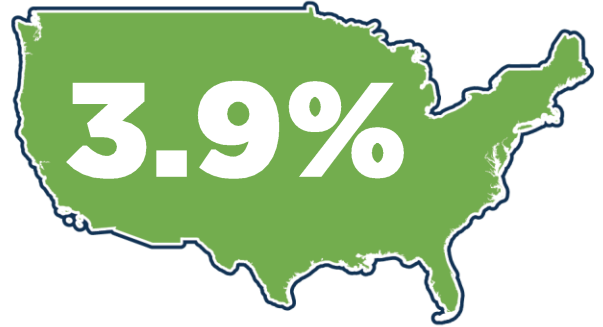

February Indiana Employment

Released March 22, 2024

Unemployment Rate

**seasonally adjusted*

Unemployment Rate

3.5%

January 2024 Indiana

3.5%

National Unemployment Rate

LABOR FORCE PARTICIPATION RATE*

16+: **62.8%**

25-44: **82.1%**

25-54: **81.6%**

National Labor Force

Open Job Postings

101,325