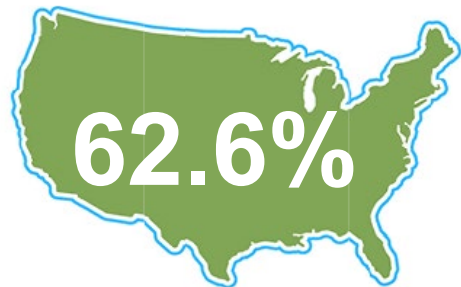

## UNEMPLOYMENT RATE *\*seasonally adjusted*

February 2023  
Indiana was

**3.1%**

National  
Unemployment  
Rate is

## LABOR FORCE PARTICIPATION RATE

Labor Force  
Participation Rate

**63.5%**

National Labor Force Rate

**130,218**

**Open Job Postings**

*\*As of April 17, 2023*

**17,039**

**Regular UI Claims**

Reference week (12th of the month) Input to  
LAUS Unemployment Rate Model