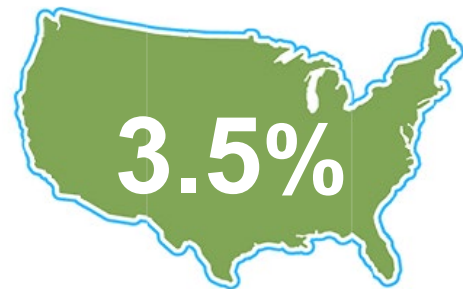

## UNEMPLOYMENT RATE *\*seasonally adjusted*

February 2023  
Indiana was

**3.1%**

National  
Unemployment  
Rate is

## LABOR FORCE PARTICIPATION RATE

Labor Force  
Participation Rate

**63.5%**

National Labor Force Rate

**130,218**

**Open Job Postings**

*\*As of April 17, 2023*

**17,039**