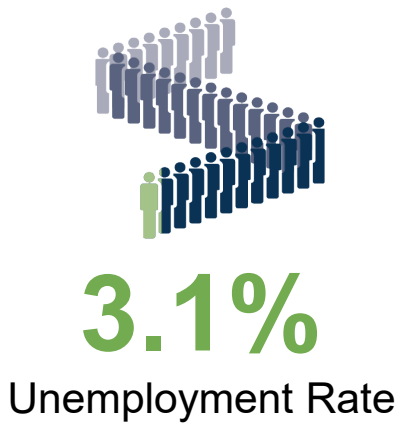

Released April 21, 2023

UNEMPLOYMENT RATE **seasonally adjusted*