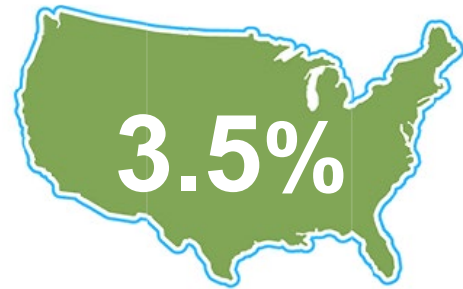

Released August 18, 2023

UNEMPLOYMENT RATE **seasonally adjusted*

June 2023
Indiana was

3.2%

National
Unemployment
Rate is

LABOR FORCE PARTICIPATION RATE

Labor Force
Participation Rate

63.6%

National Labor Force Rate

104,940

Open Job Postings

*As of Aug. 17, 2023

15,080

Regular UI Claims

Reference week (12th of the month) Input to
LAUS Unemployment Rate Model