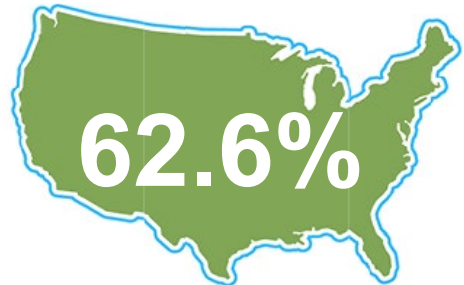

Released August 18, 2023

UNEMPLOYMENT RATE **seasonally adjusted*

June 2023
Indiana was

3.2%

National
Unemployment
Rate is

LABOR FORCE PARTICIPATION RATE

Labor Force
Participation Rate

63.6%

National Labor Force Rate

104,940

Open Job Postings

*As of Aug. 17, 2023

15,080

Regular UI Claims

Reference week (12th of the month) Input to
LAUS Unemployment Rate Model