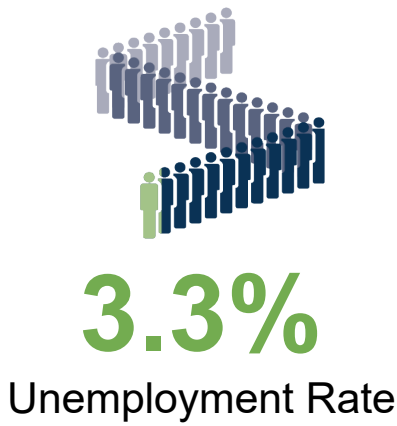

Released August 18, 2023

UNEMPLOYMENT RATE **seasonally adjusted*

June 2023
Indiana was

3.2%

National
Unemployment
Rate is

LABOR FORCE PARTICIPATION RATE

Labor Force
Participation Rate

63.6%

National Labor Force Rate

104,940

Open Job Postings

*As of Aug. 17, 2023

15,080

Regular UI Claims

Reference week (12th of the month) Input to
LAUS Unemployment Rate Model