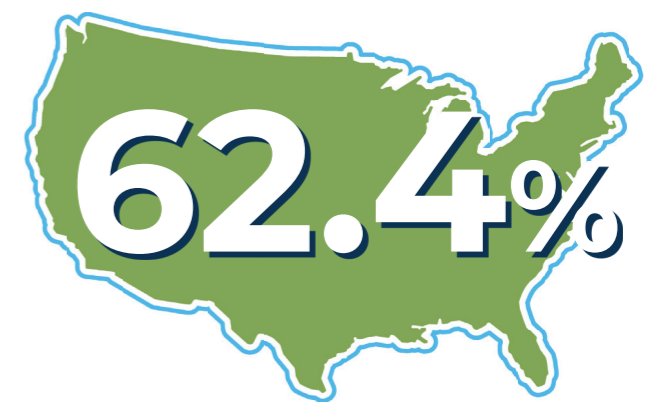

National labor force participation rate