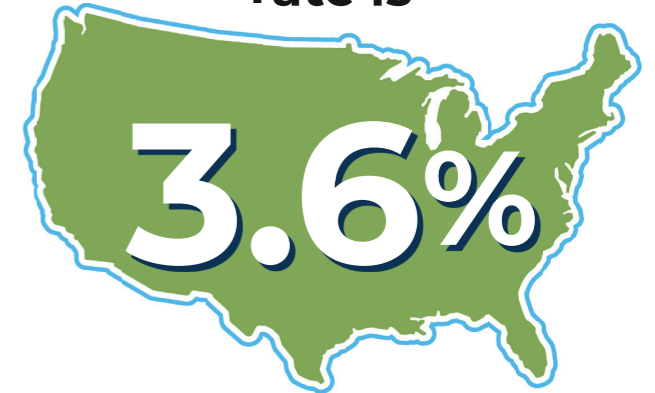

March 2022 Indiana Employment

Released April 15, 2022

UNEMPLOYMENT RATE

**seasonally adjusted*

February 2022 Indiana

National unemployment rate is

LABOR FORCE PARTICIPATION RATE

Labor force participation rate