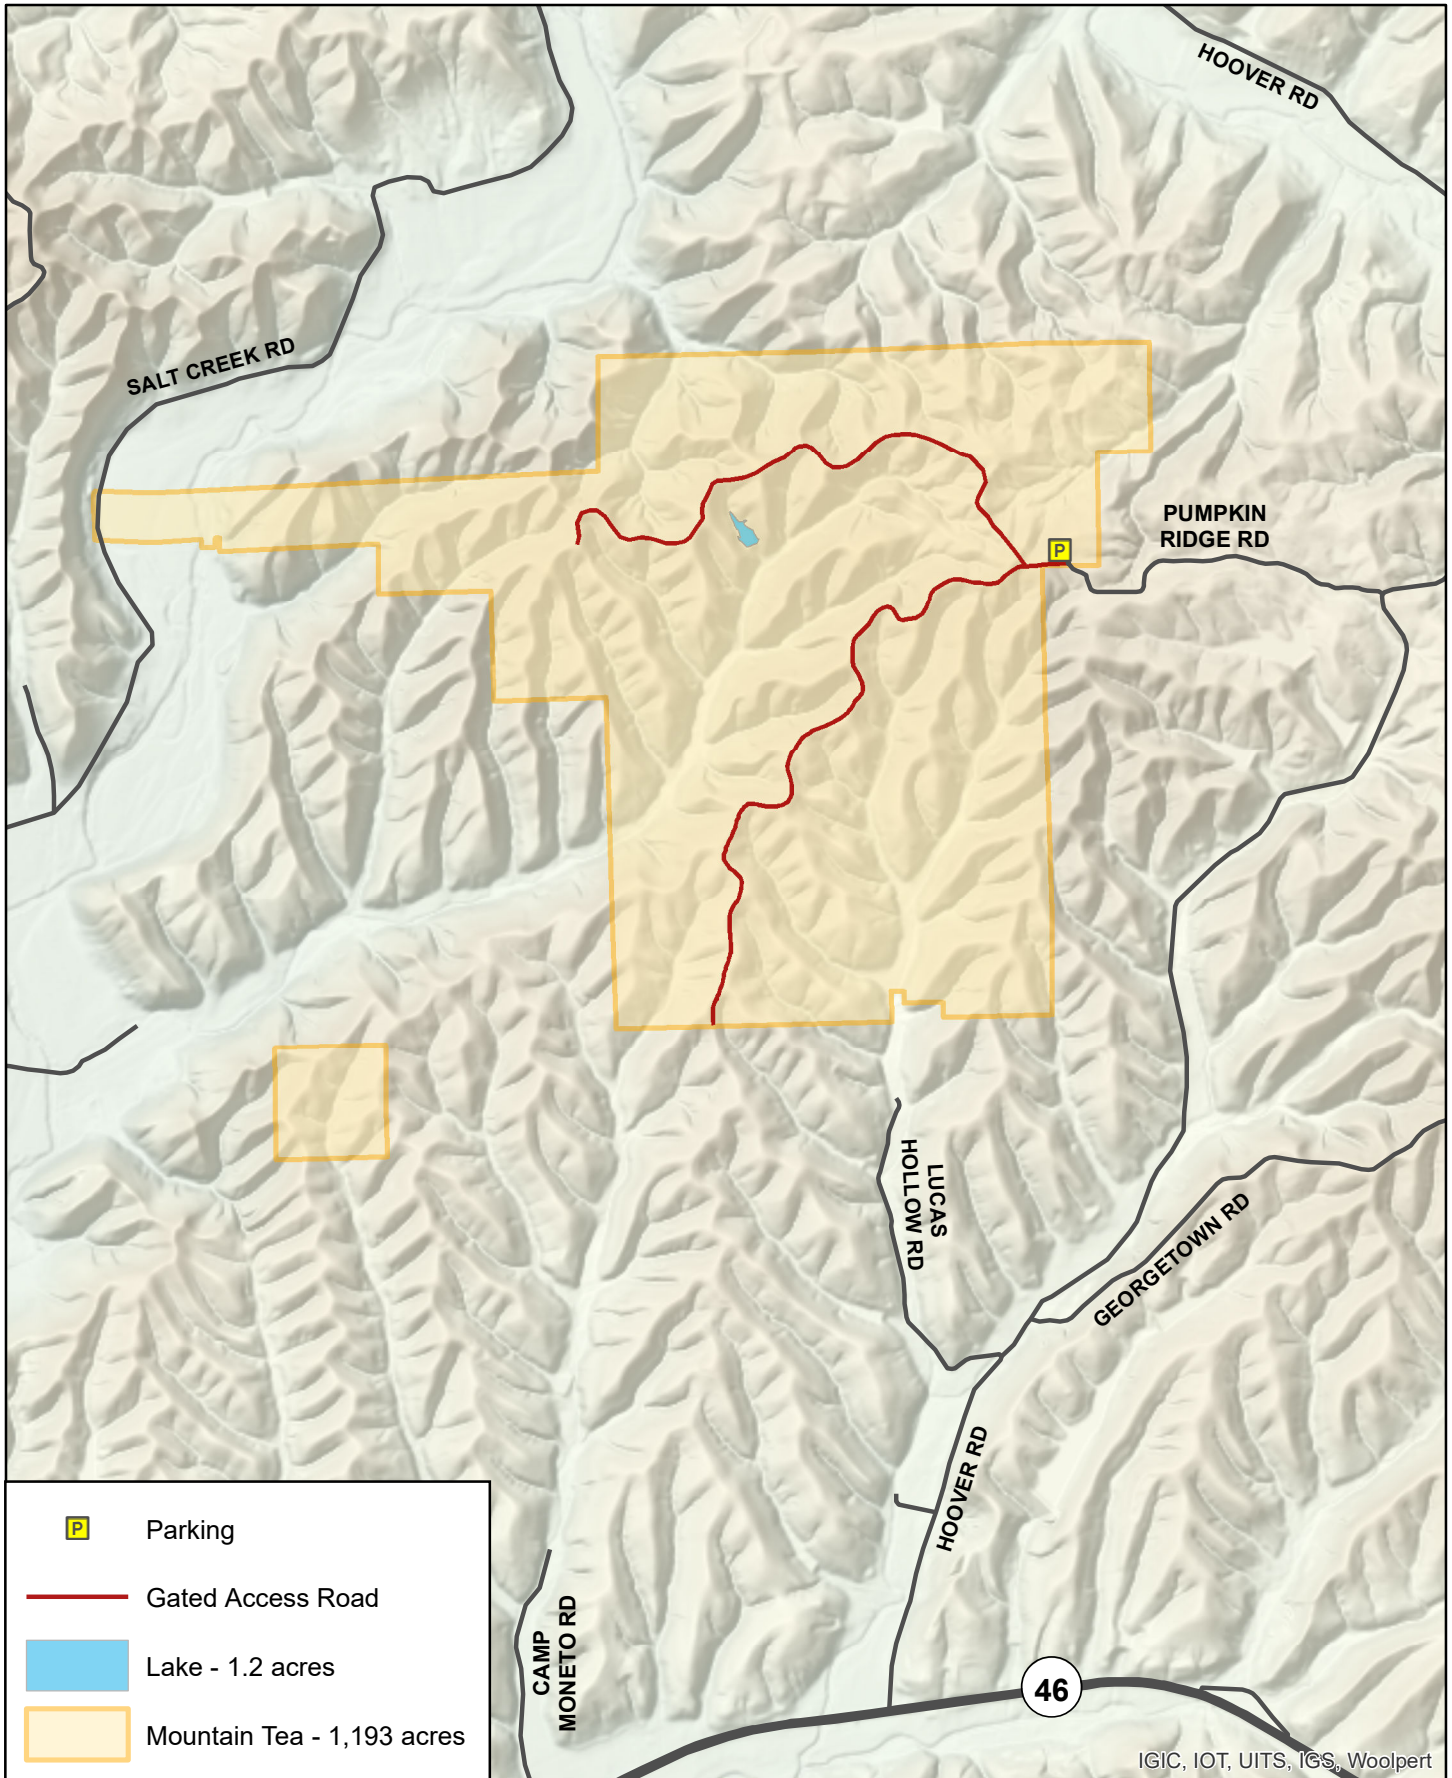

# Mountain Tea State Forest

-  Parking
-  Gated Access Road
-  Lake - 1.2 acres
-  Mountain Tea - 1,193 acres