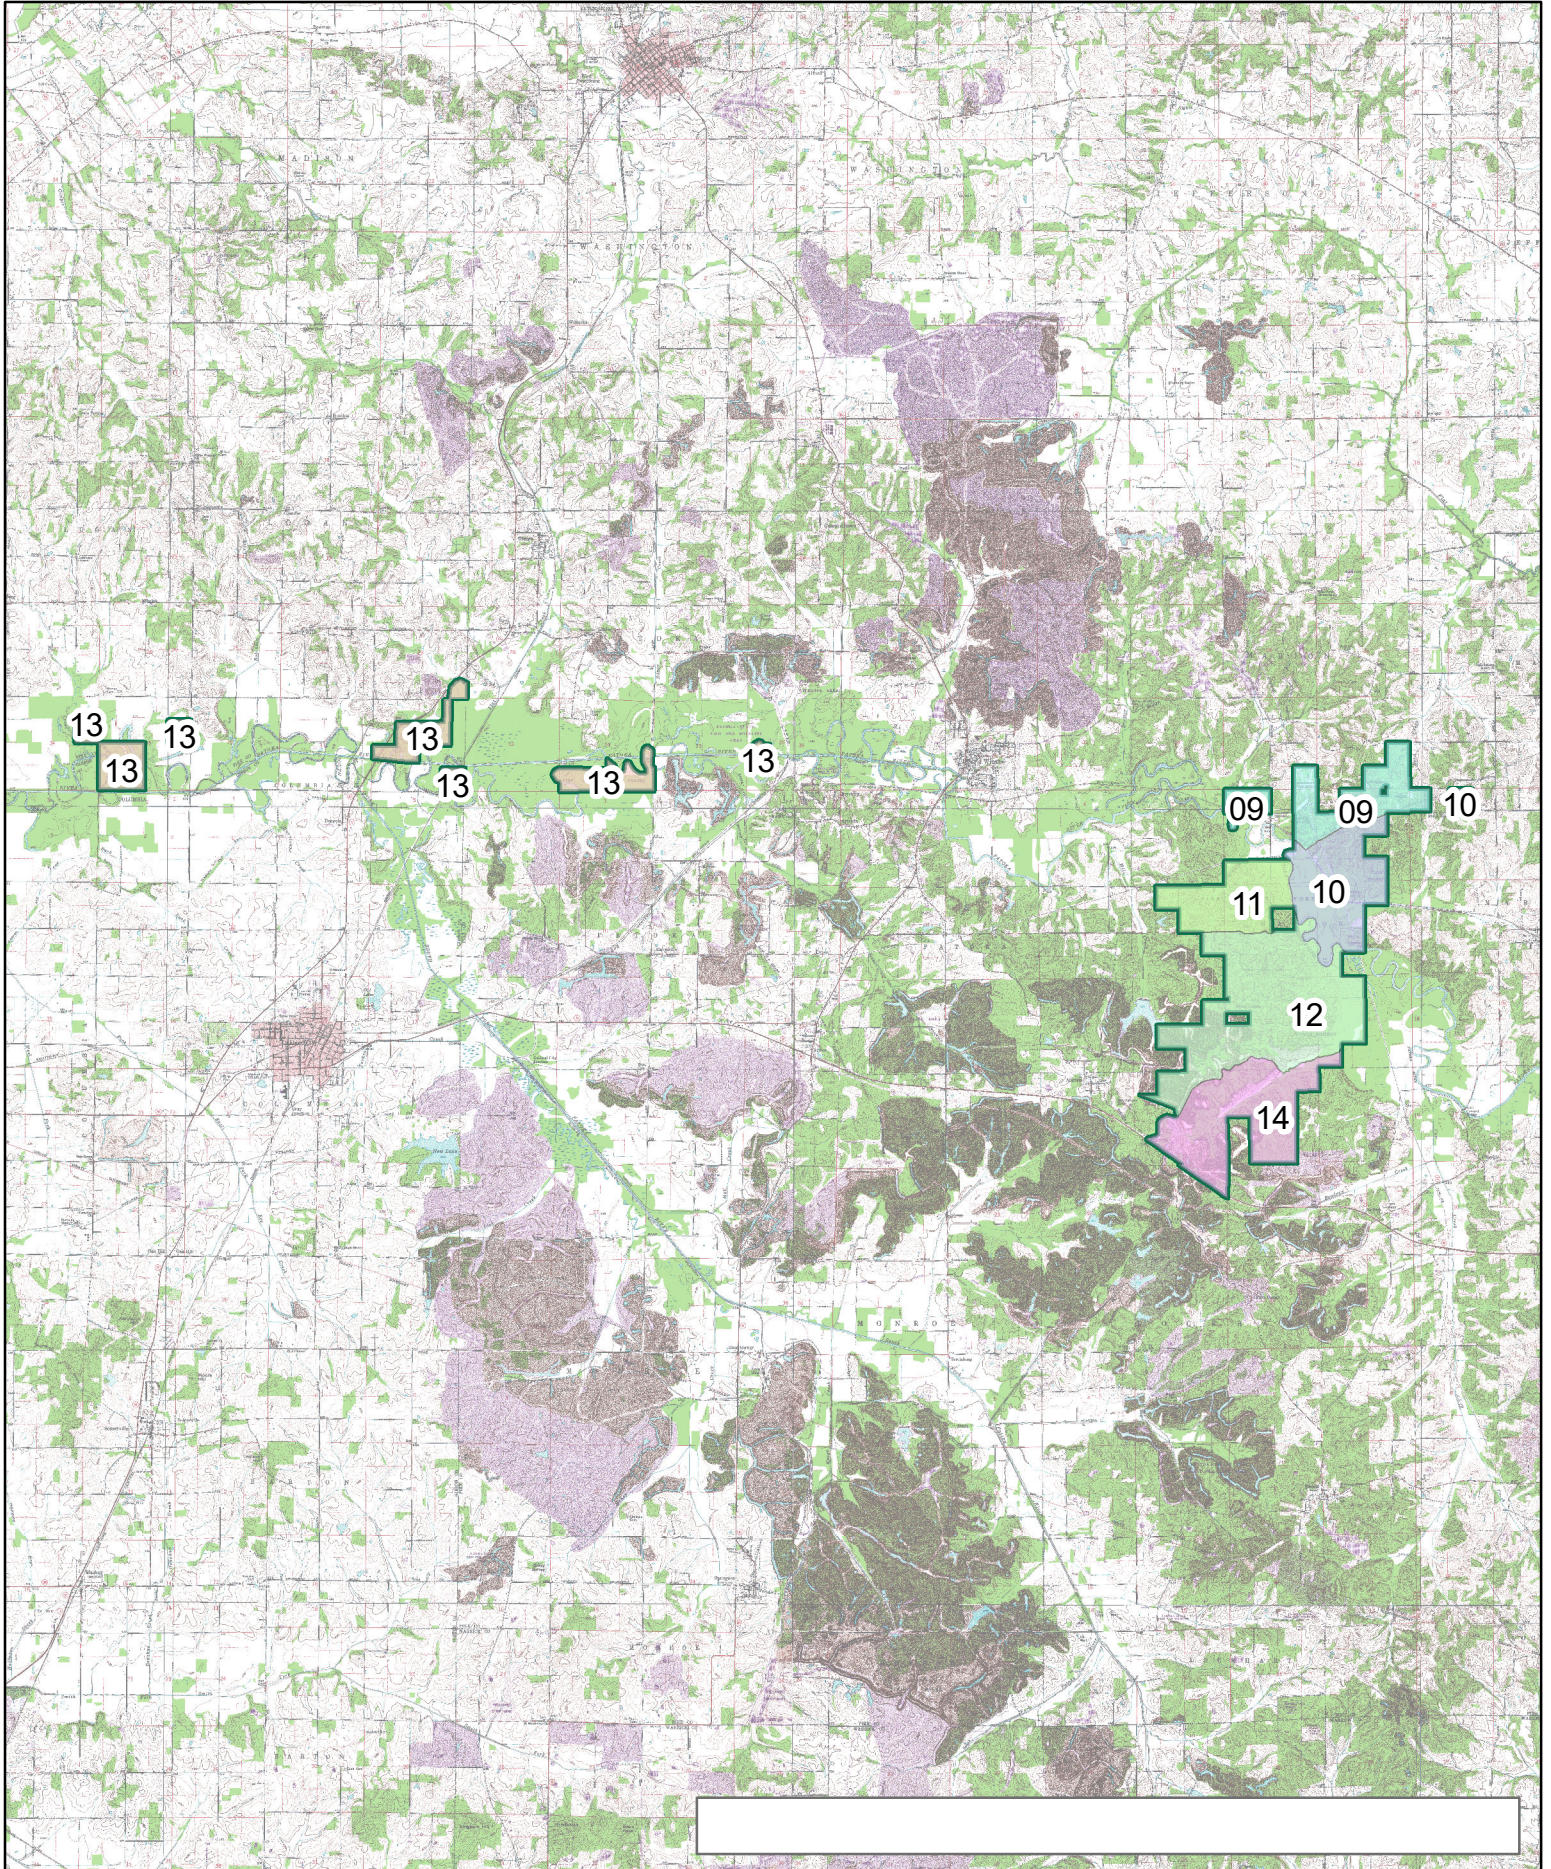

# Pike State Forest Compartments

1:131,700

Boundaries are approximated and not to be used for legal purposes