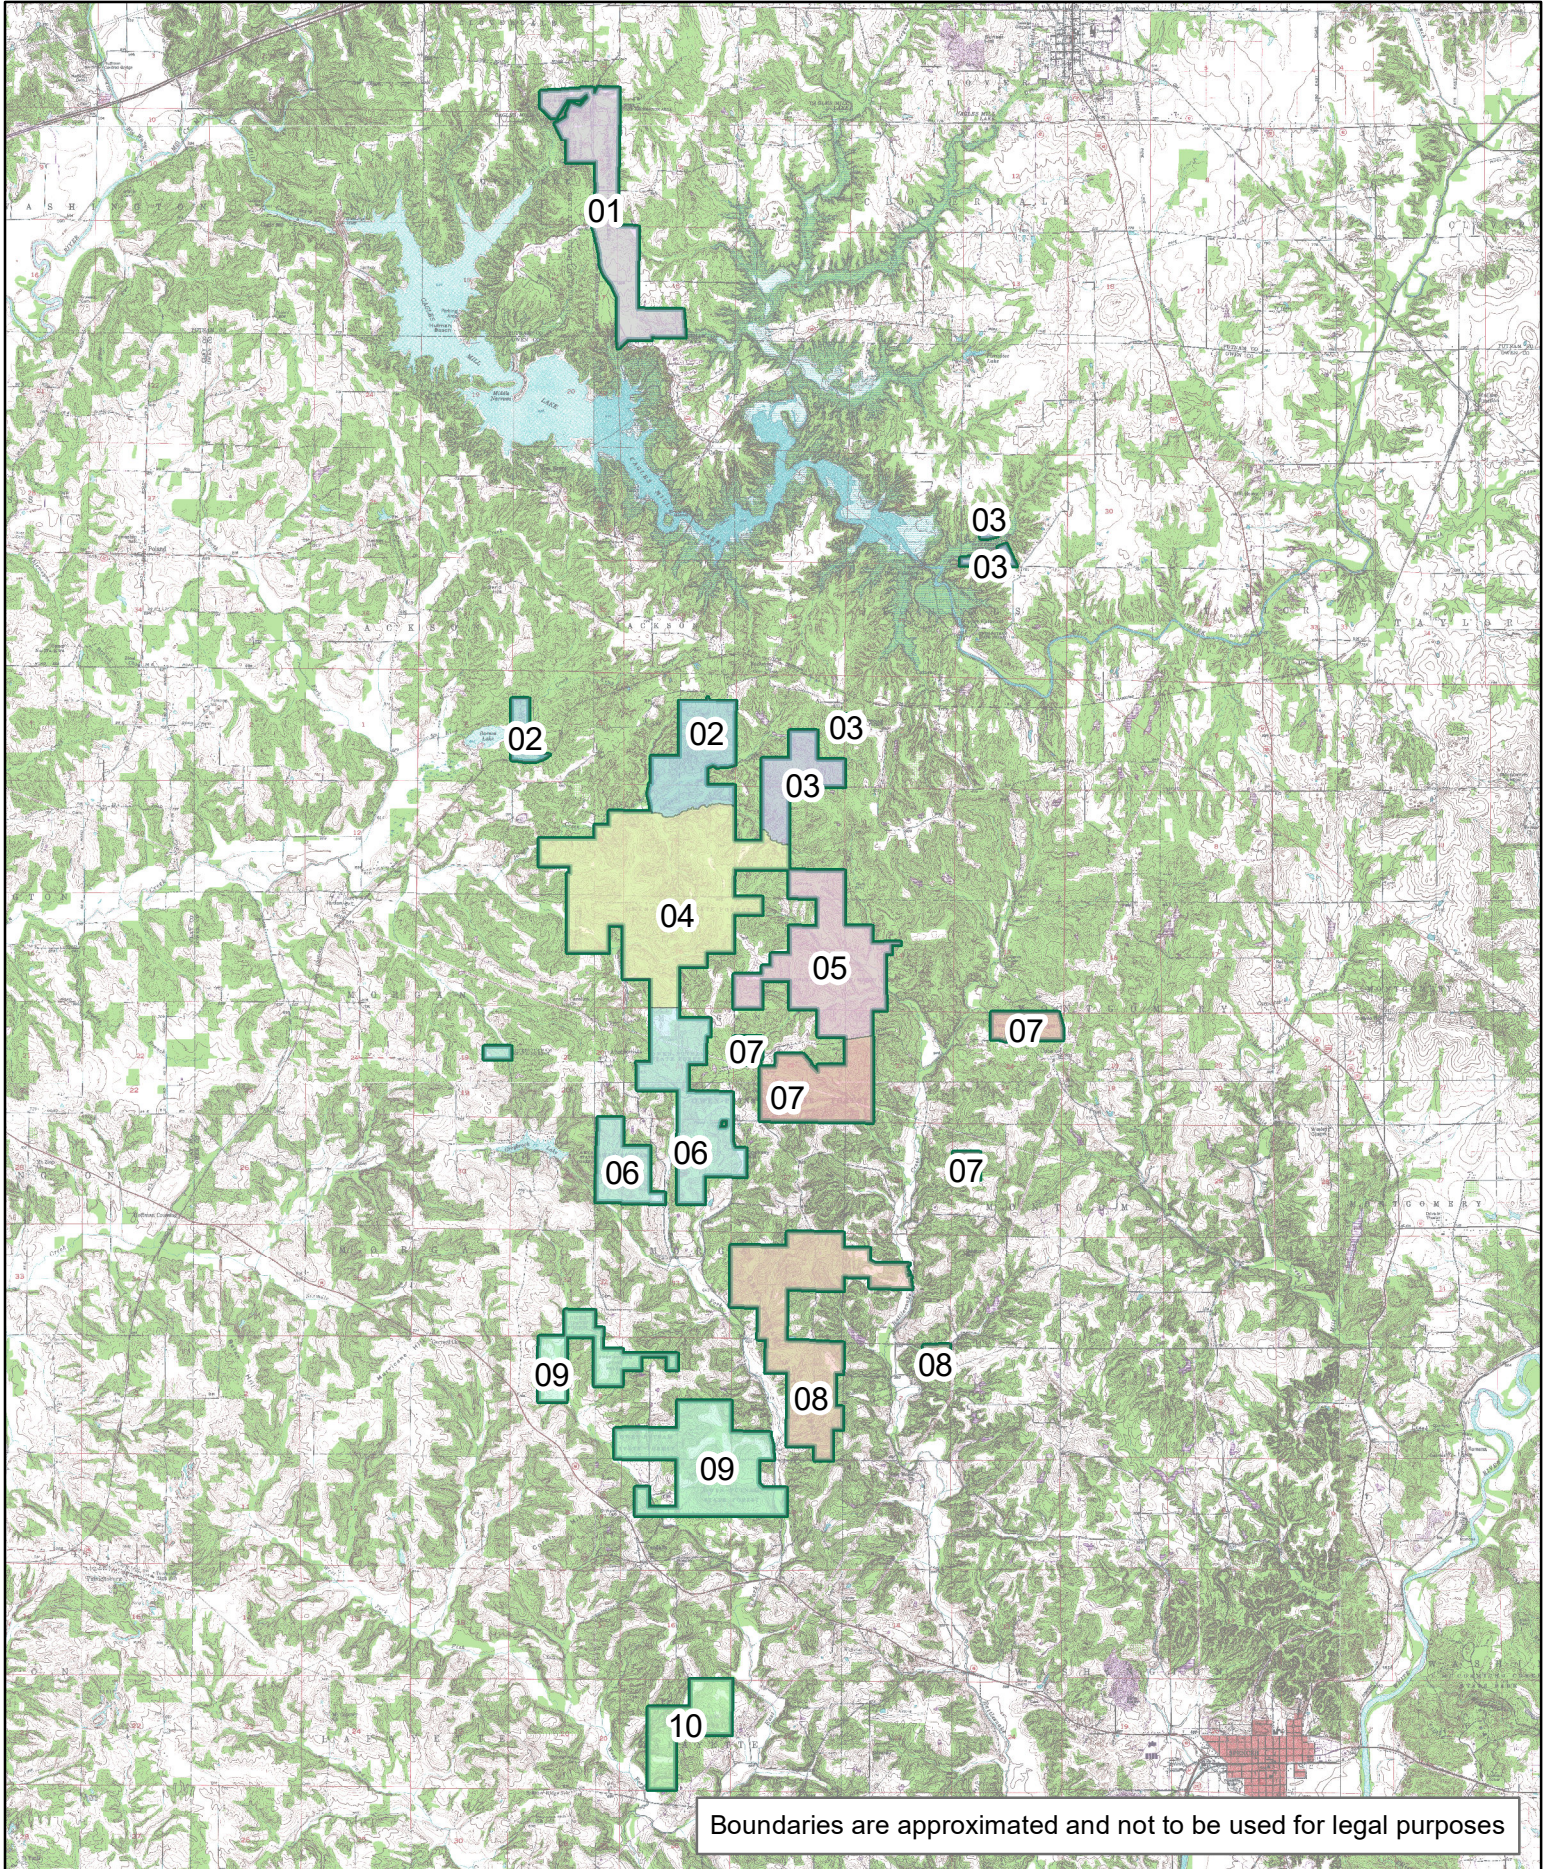

Owen-Putnam State Forest Compartments

1:109,500

Boundaries are approximated and not to be used for legal purposes

Boundaries are approximated and not to be used for legal purposes

Boundaries are approximated and not to be used for legal purposes

Boundaries are approximated and not to be used for legal purposes

Boundaries are approximated and not to be used for legal purposes