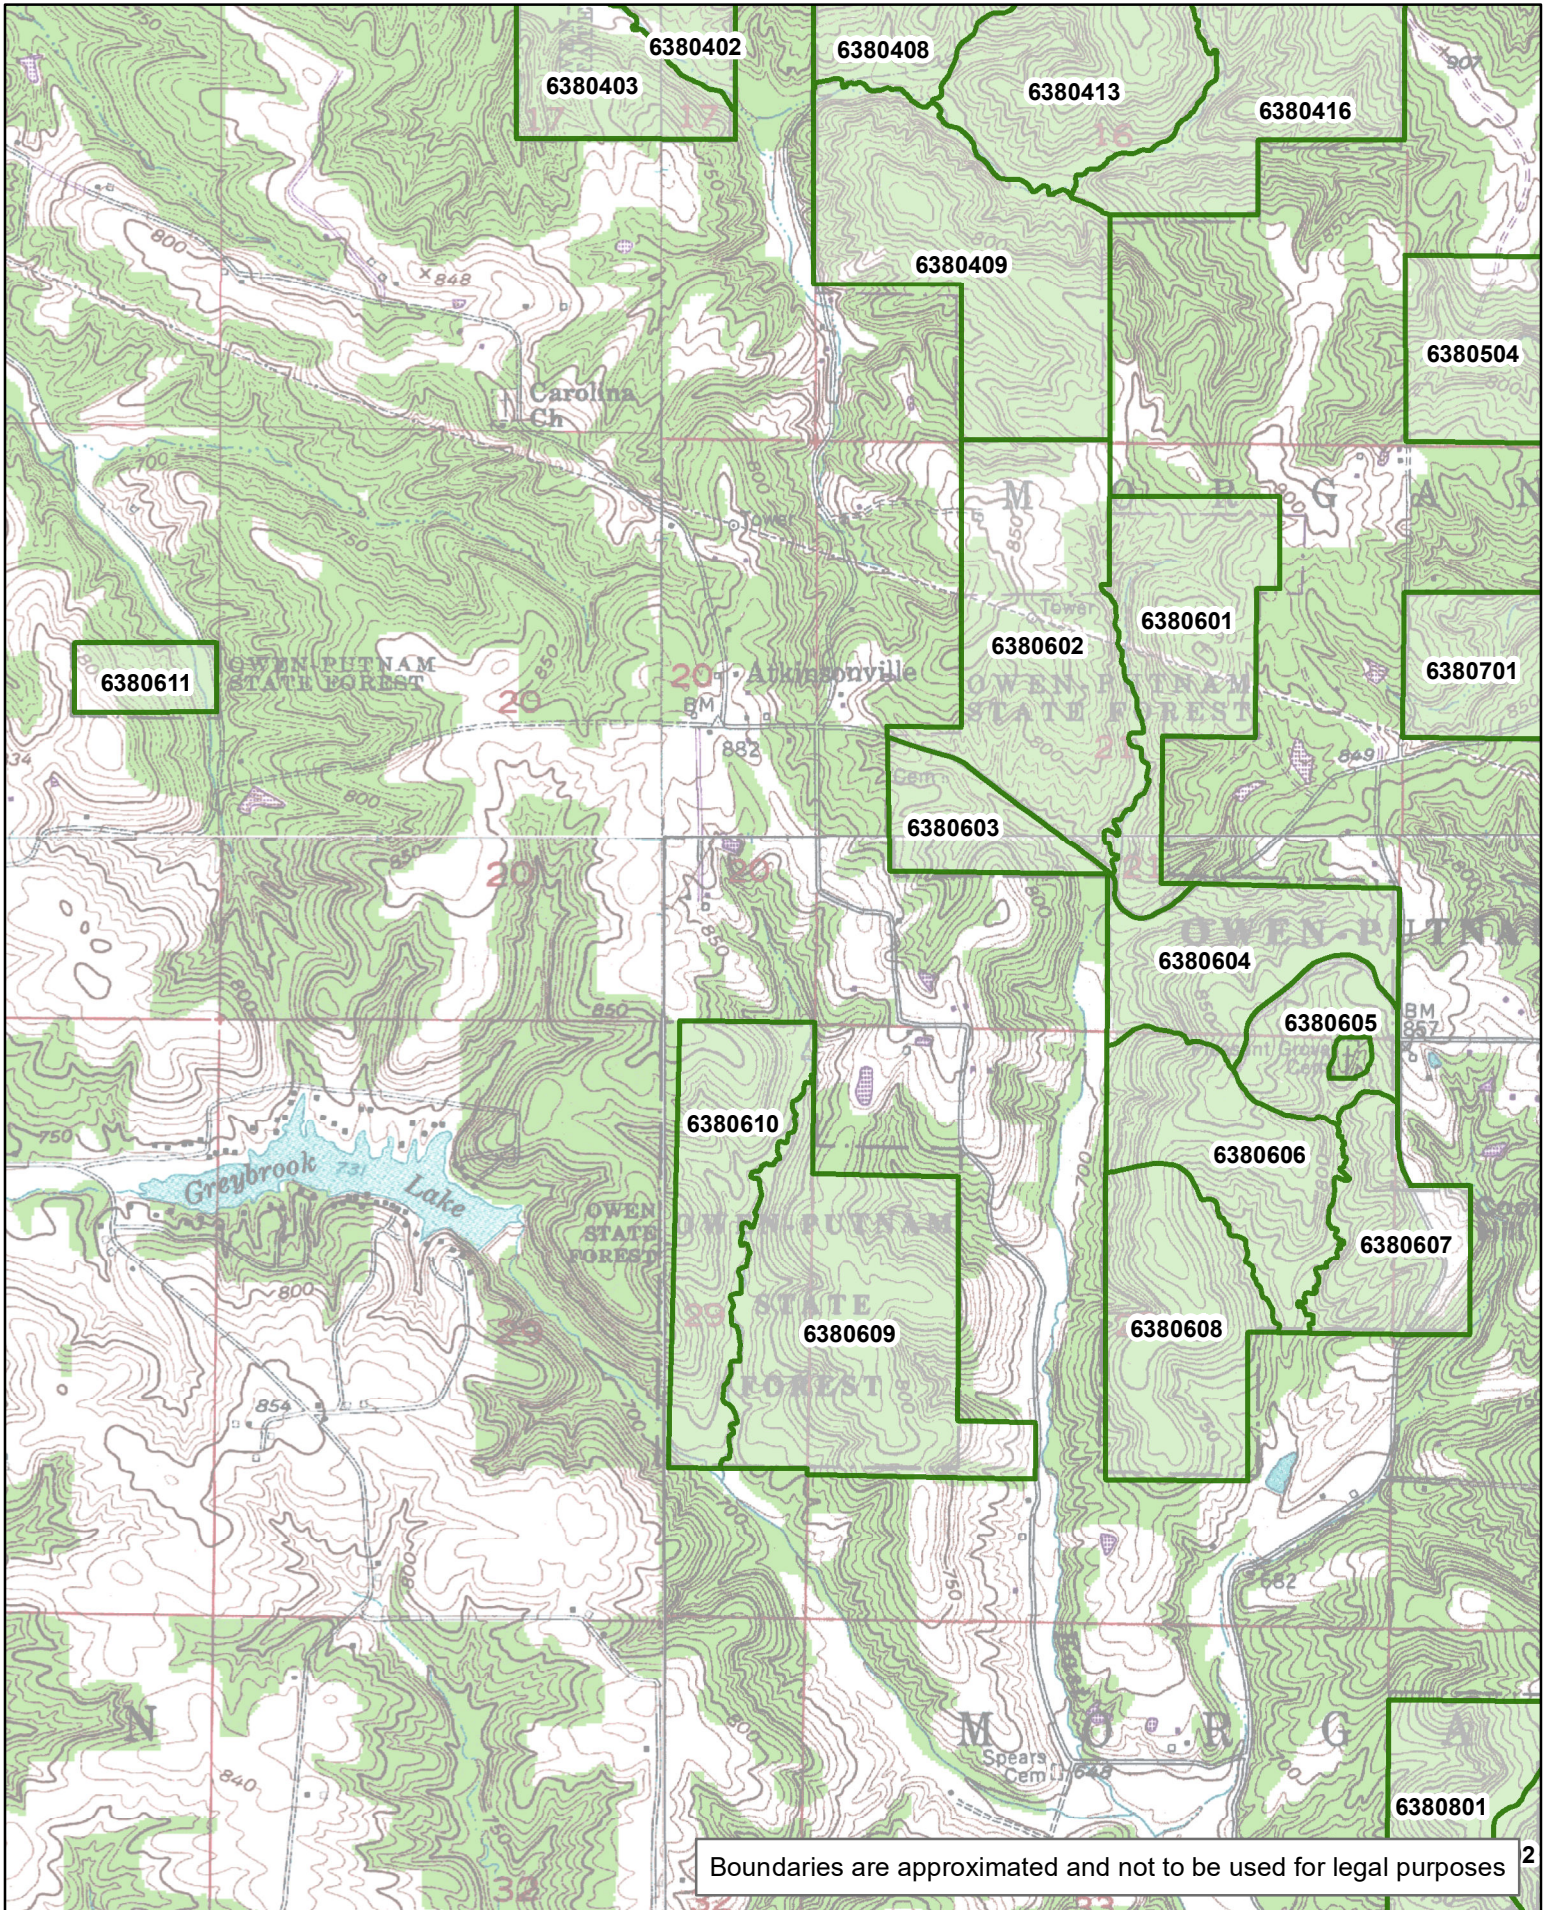

Owen-Putnam State Forest Compartments

1:109,500

Boundaries are approximated and not to be used for legal purposes

Boundaries are approximated and not to be used for legal purposes

Boundaries are approximated and not to be used for legal purposes

Boundaries are approximated and not to be used for legal purposes

Boundaries are approximated and not to be used for legal purposes