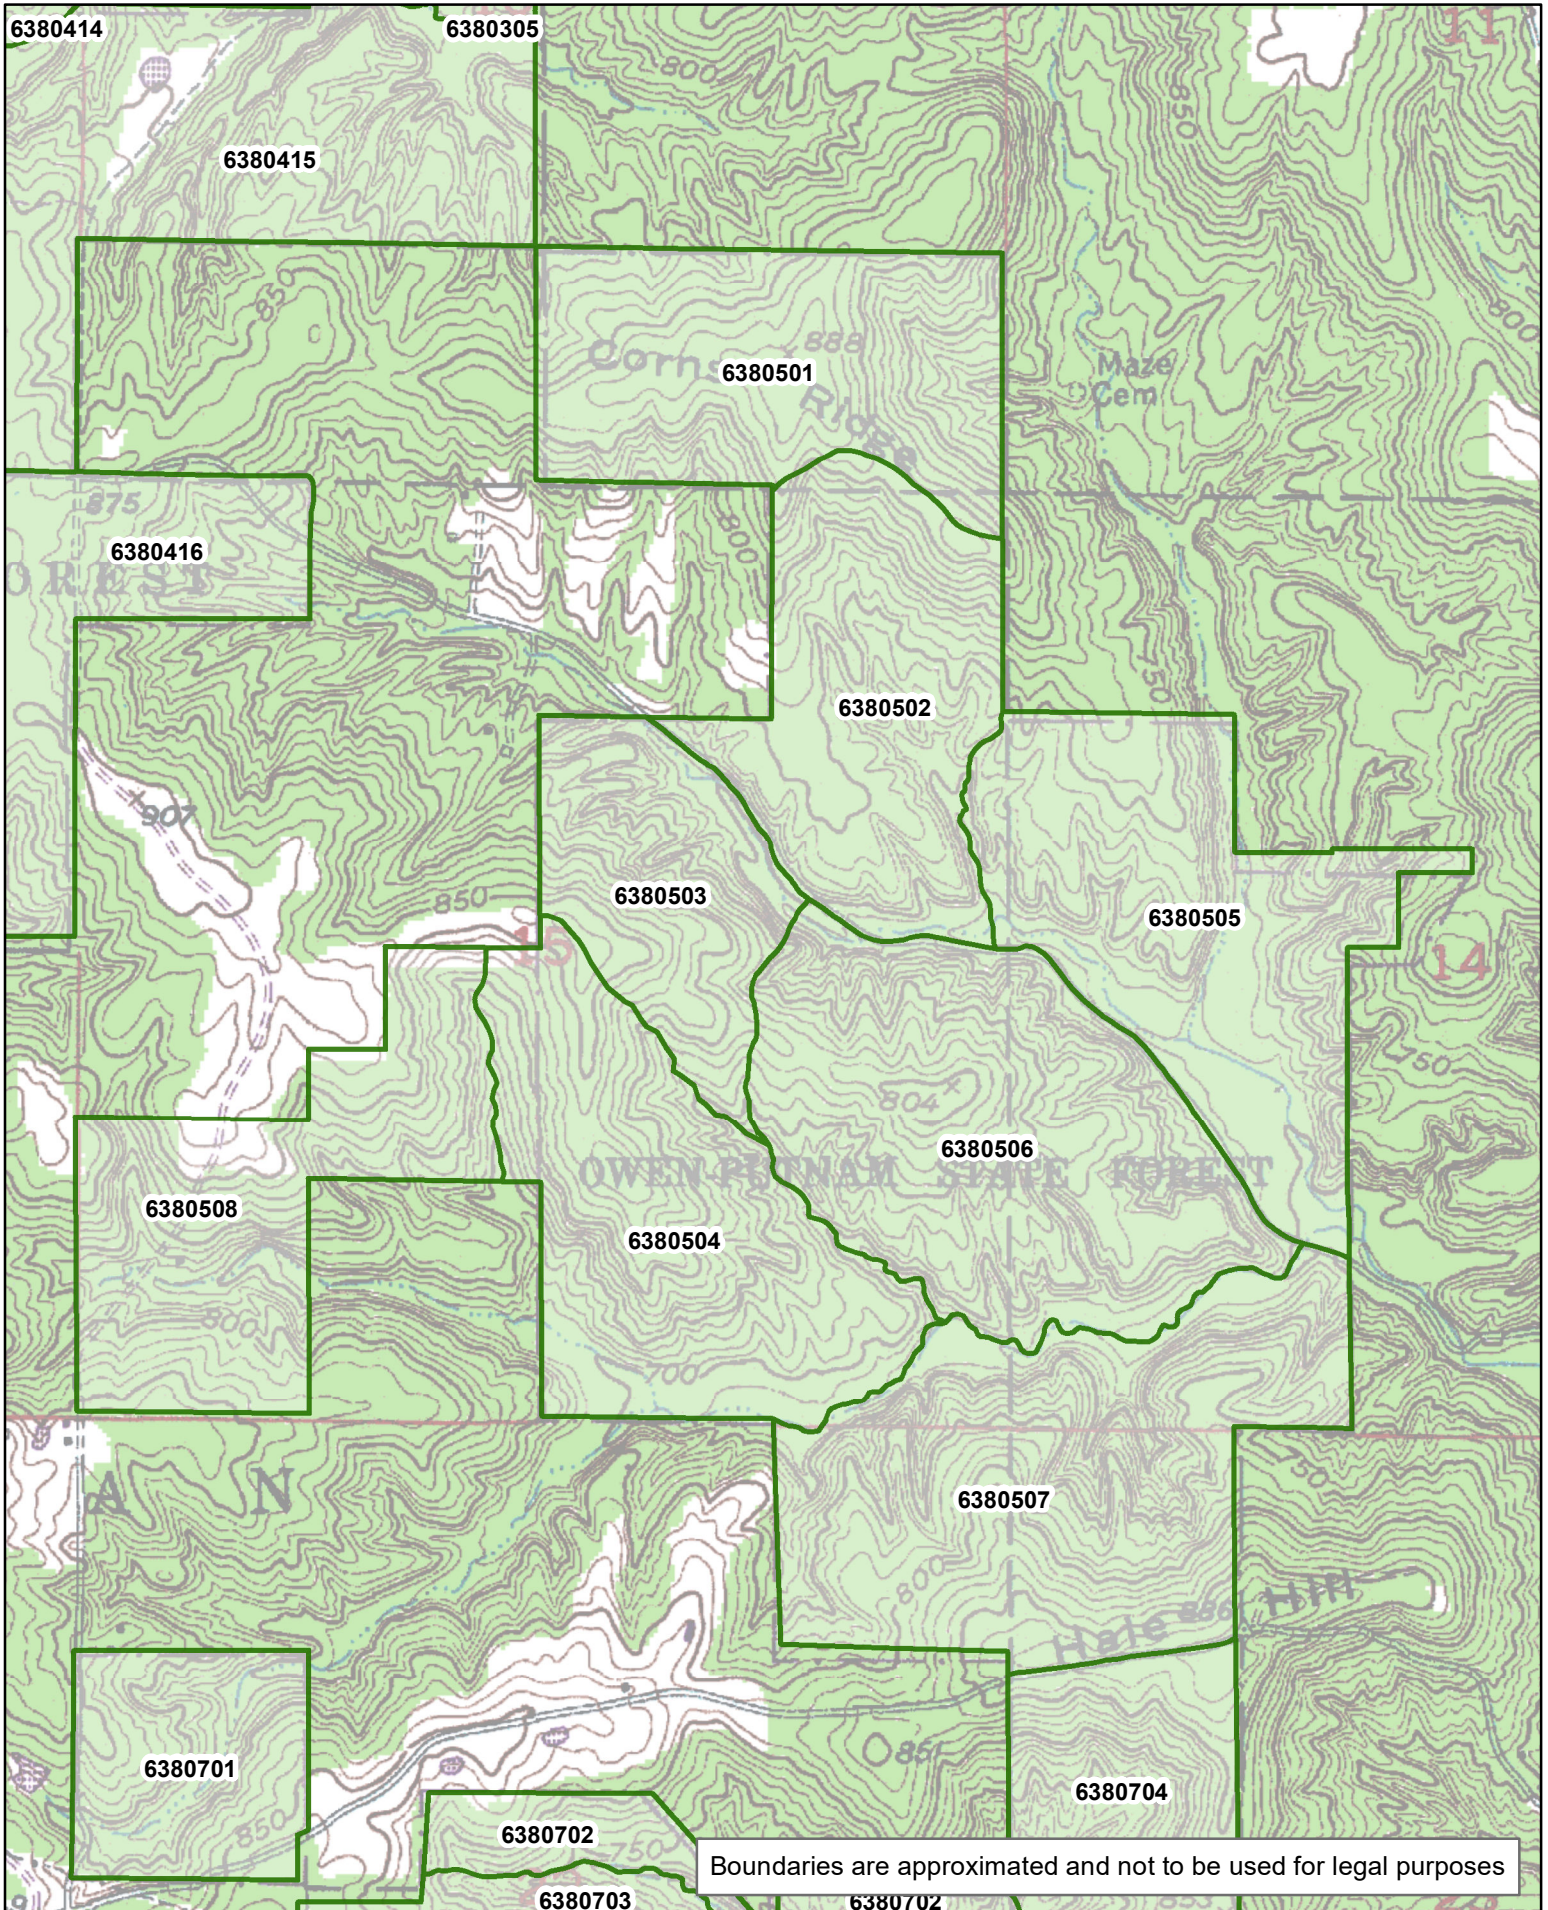

Owen-Putnam State Forest Compartments

1:109,500

Boundaries are approximated and not to be used for legal purposes

Boundaries are approximated and not to be used for legal purposes

Boundaries are approximated and not to be used for legal purposes

Boundaries are approximated and not to be used for legal purposes

Boundaries are approximated and not to be used for legal purposes