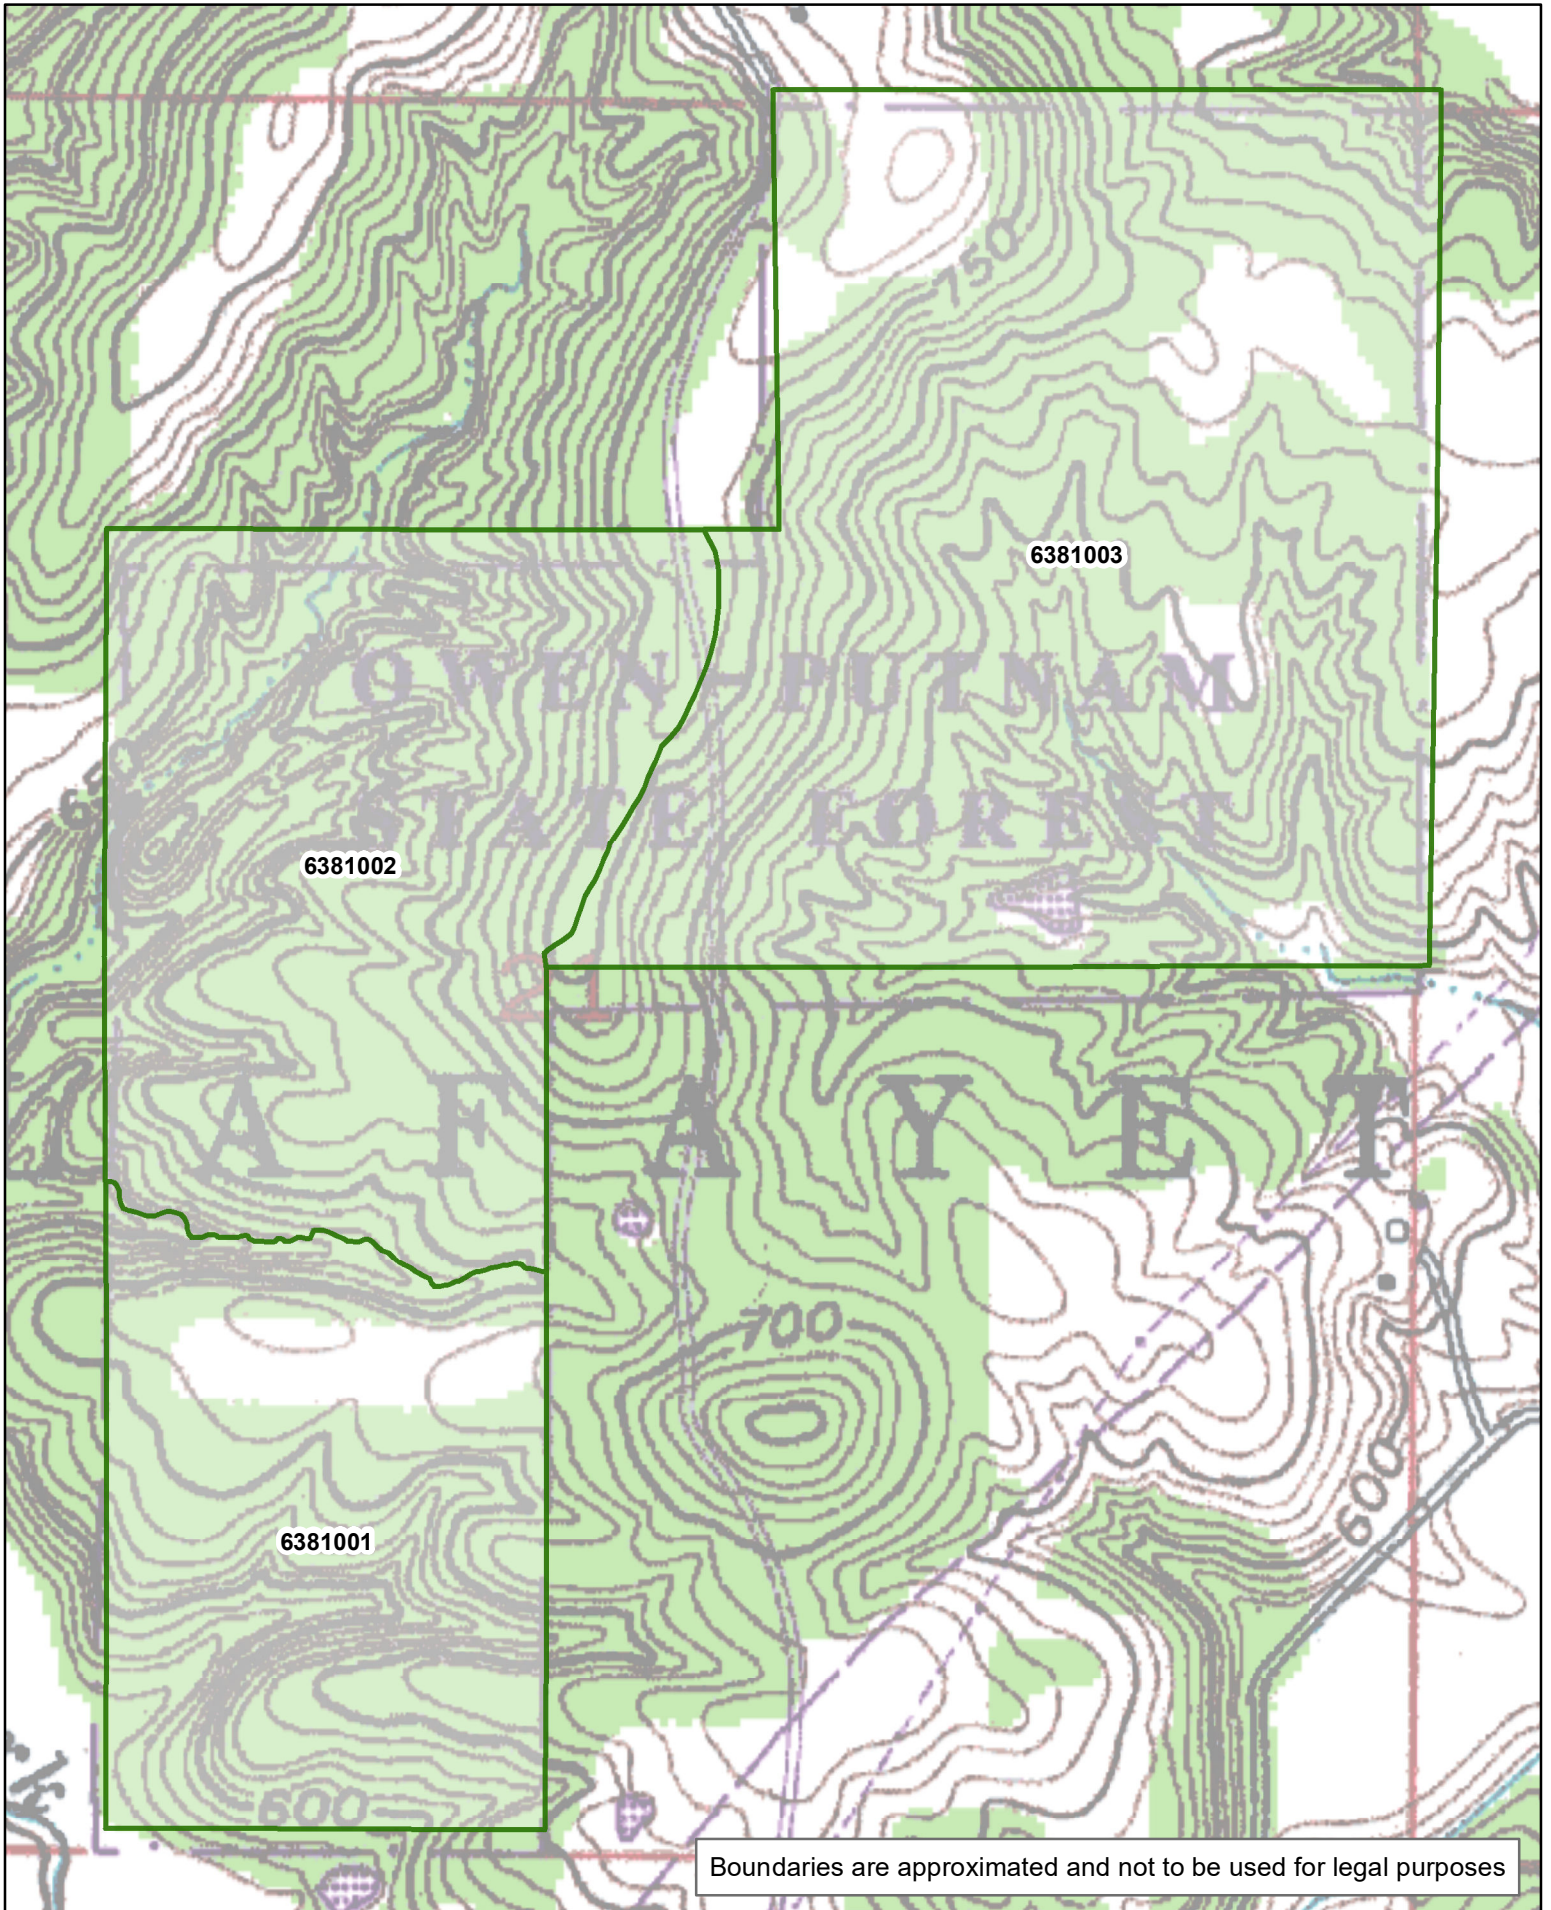

Owen-Putnam State Forest Compartments

1:109,500

Boundaries are approximated and not to be used for legal purposes

Boundaries are approximated and not to be used for legal purposes

Boundaries are approximated and not to be used for legal purposes

Boundaries are approximated and not to be used for legal purposes

Boundaries are approximated and not to be used for legal purposes