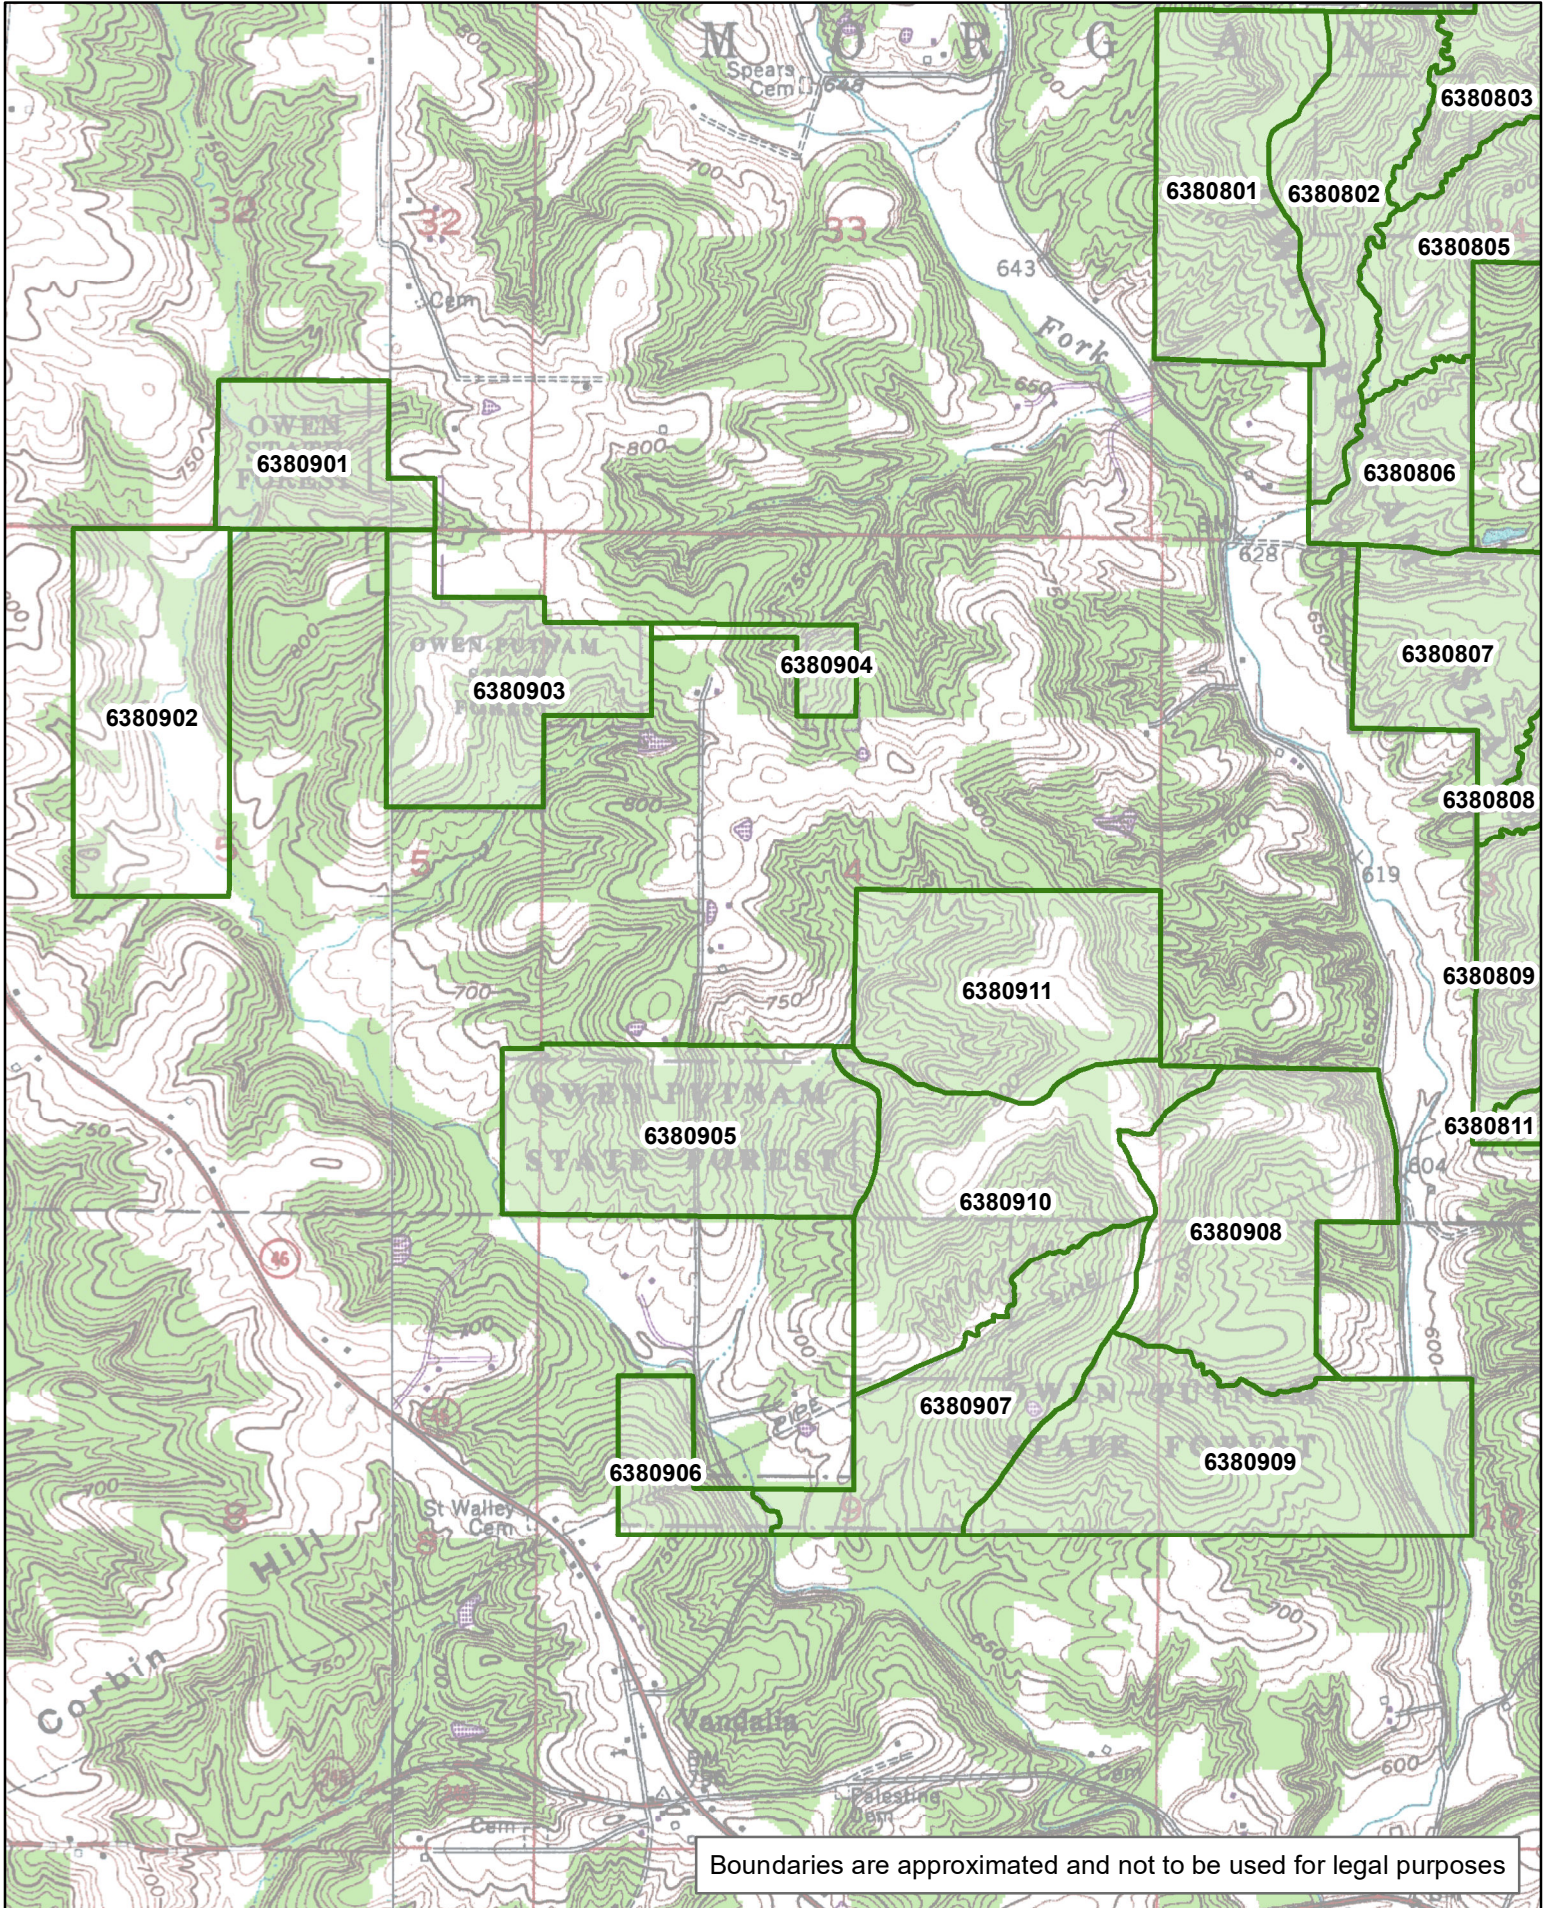

Owen-Putnam State Forest Compartments

1:109,500

Boundaries are approximated and not to be used for legal purposes

Boundaries are approximated and not to be used for legal purposes

Boundaries are approximated and not to be used for legal purposes

Boundaries are approximated and not to be used for legal purposes

Boundaries are approximated and not to be used for legal purposes