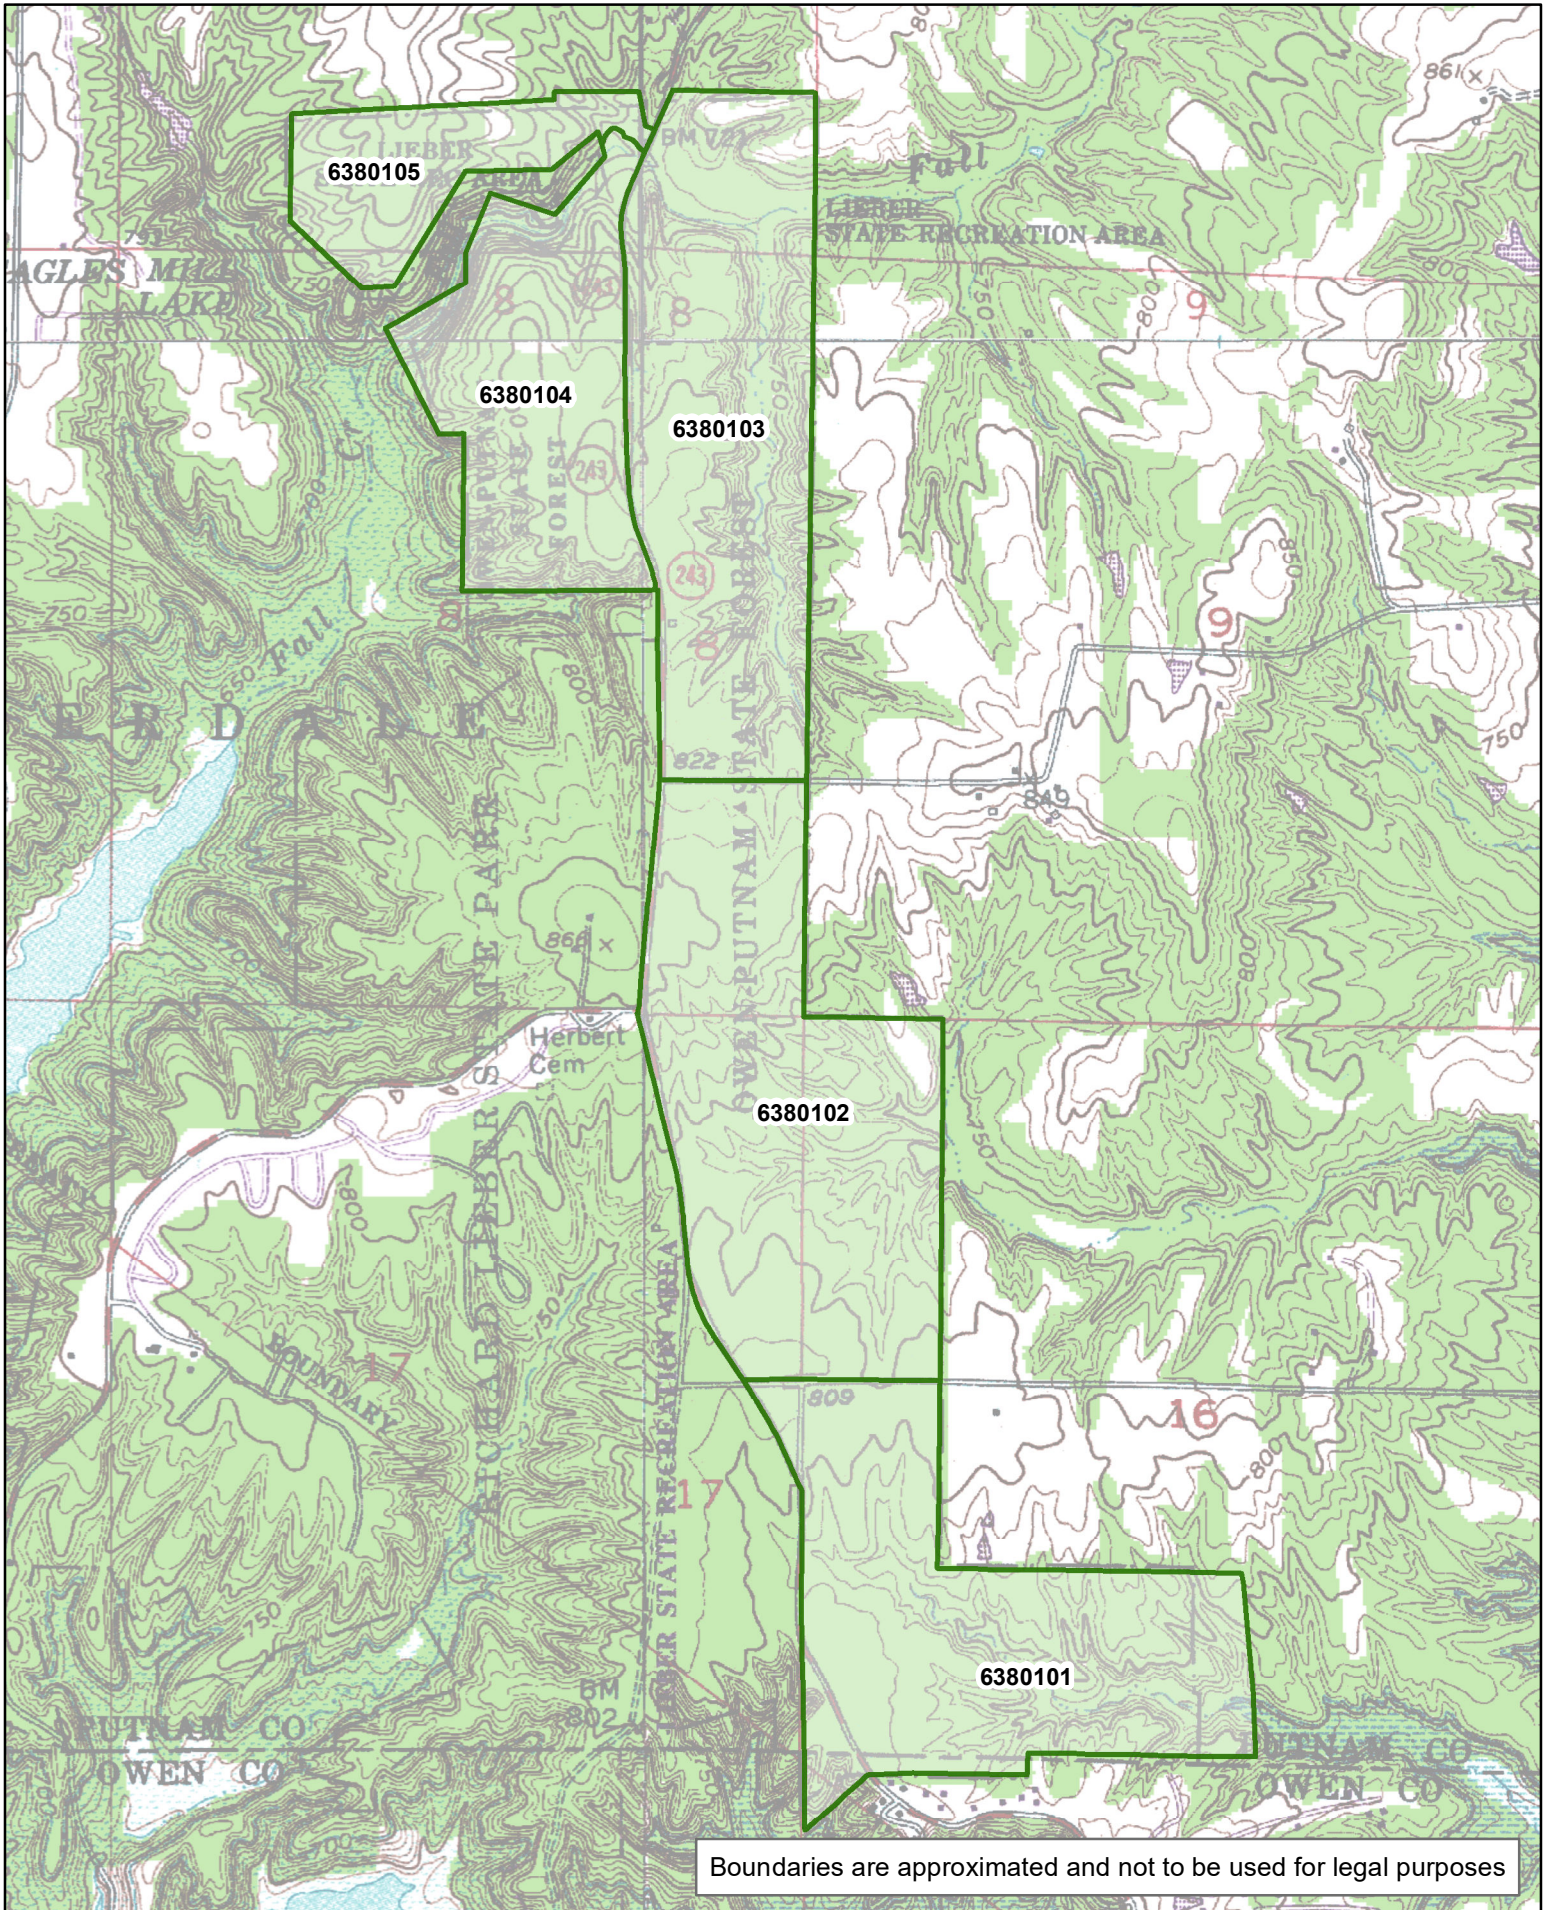

Owen-Putnam State Forest Compartments

1:109,500

Boundaries are approximated and not to be used for legal purposes

Boundaries are approximated and not to be used for legal purposes

Boundaries are approximated and not to be used for legal purposes

Boundaries are approximated and not to be used for legal purposes

Boundaries are approximated and not to be used for legal purposes