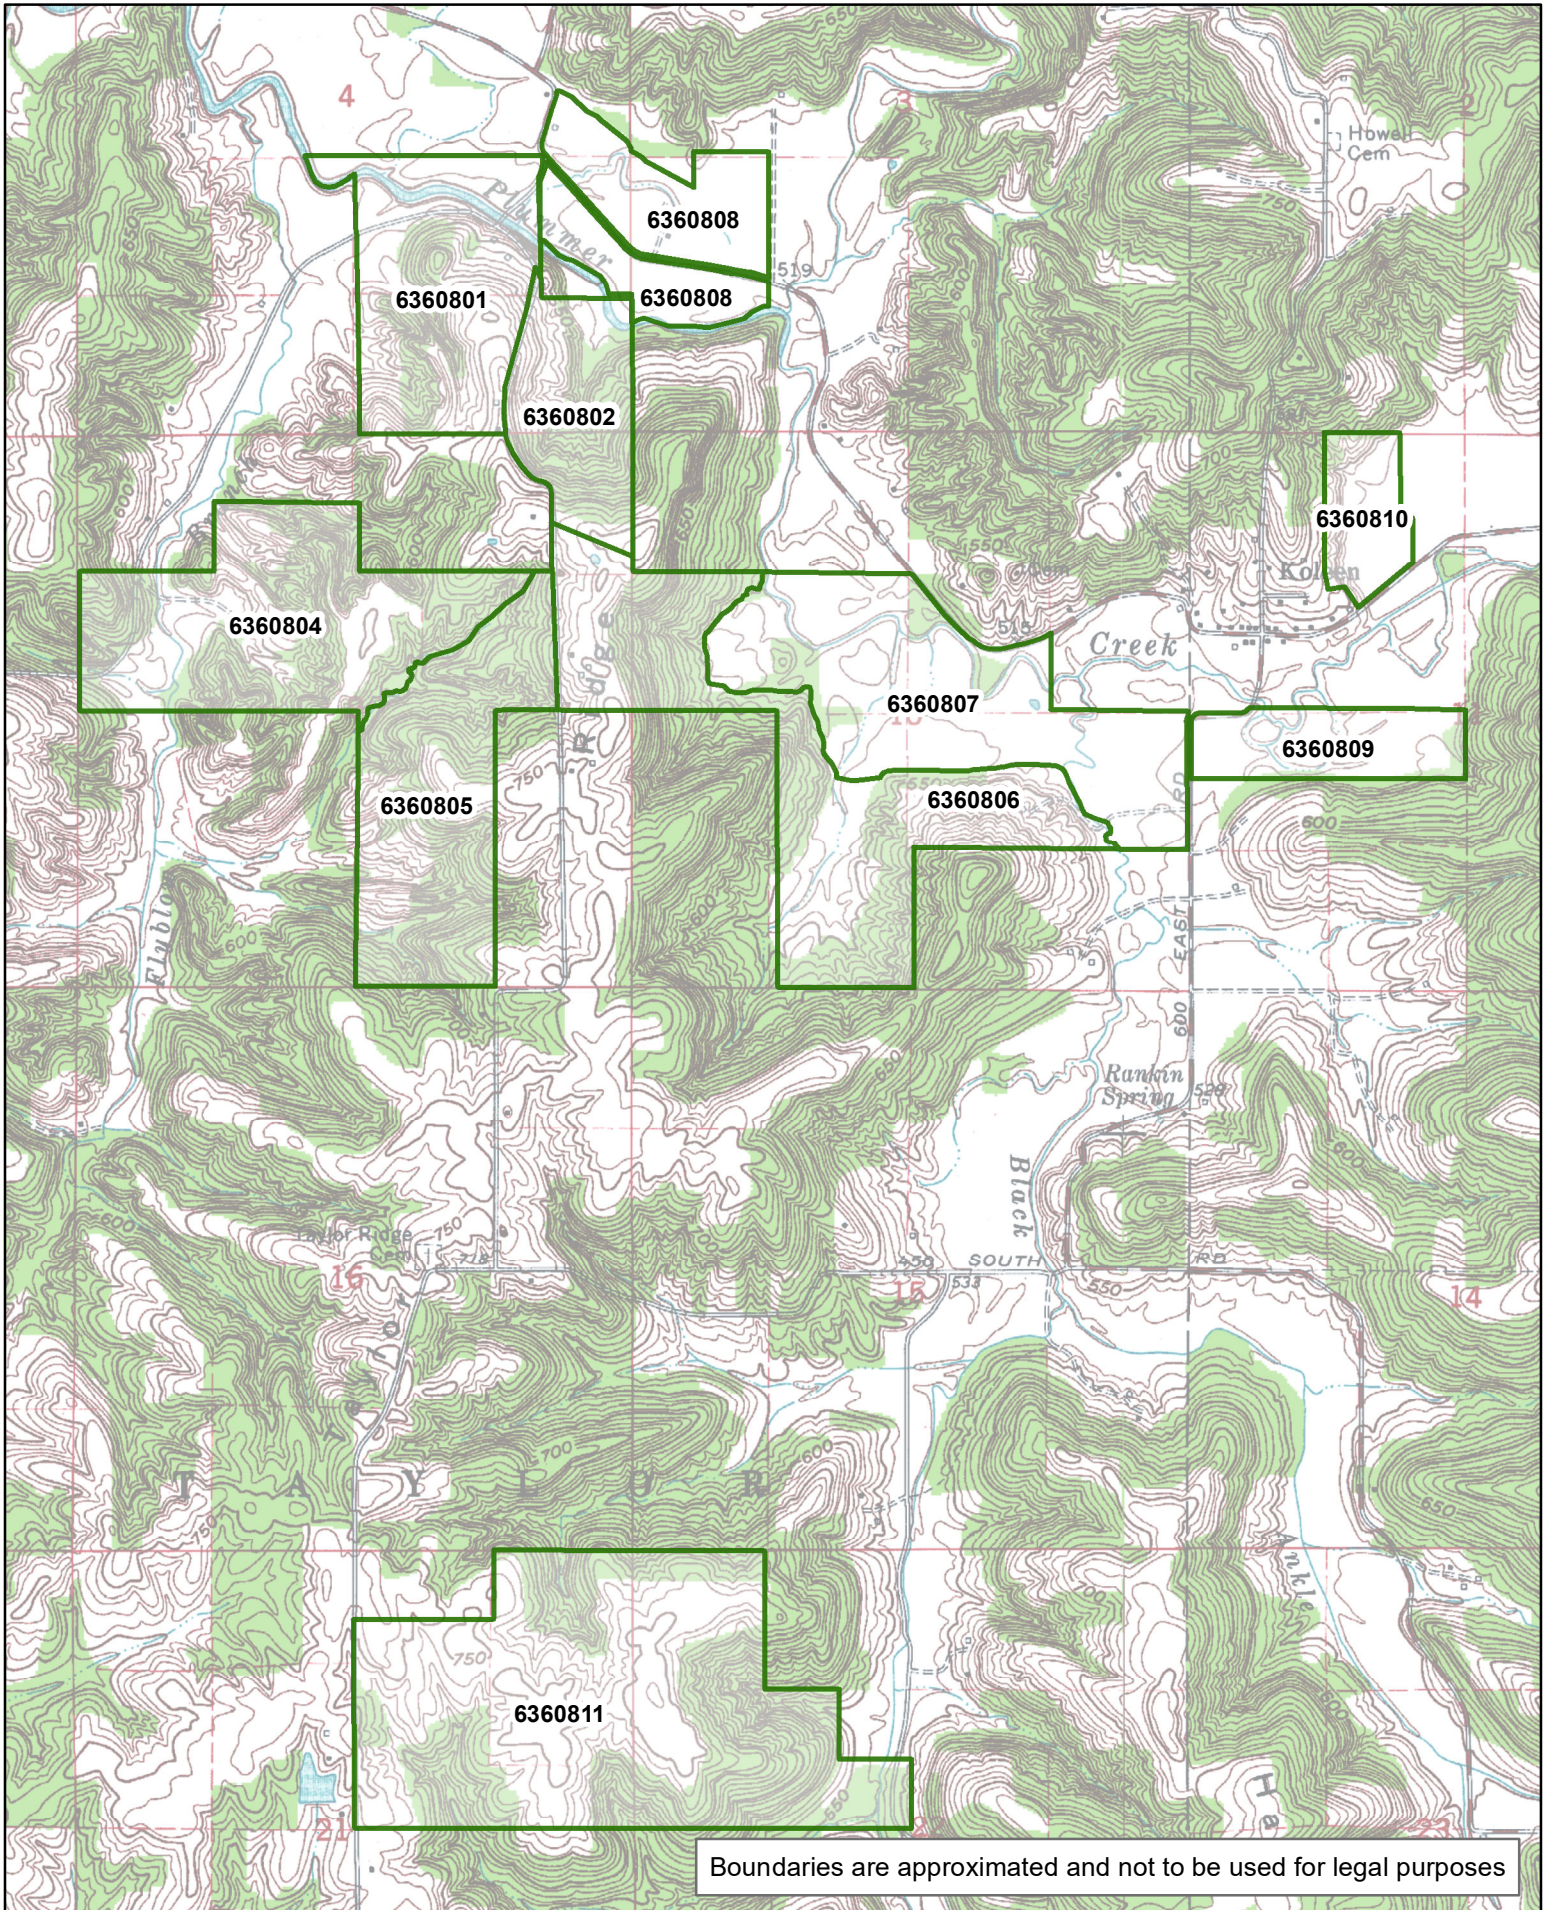

Martin State Forest Compartments

1:162,900

Boundaries are approximated and not to be used for legal purposes

Boundaries are approximated and not to be used for legal purposes

Boundaries are approximated and not to be used for legal purposes

Boundaries are approximated and not to be used for legal purposes