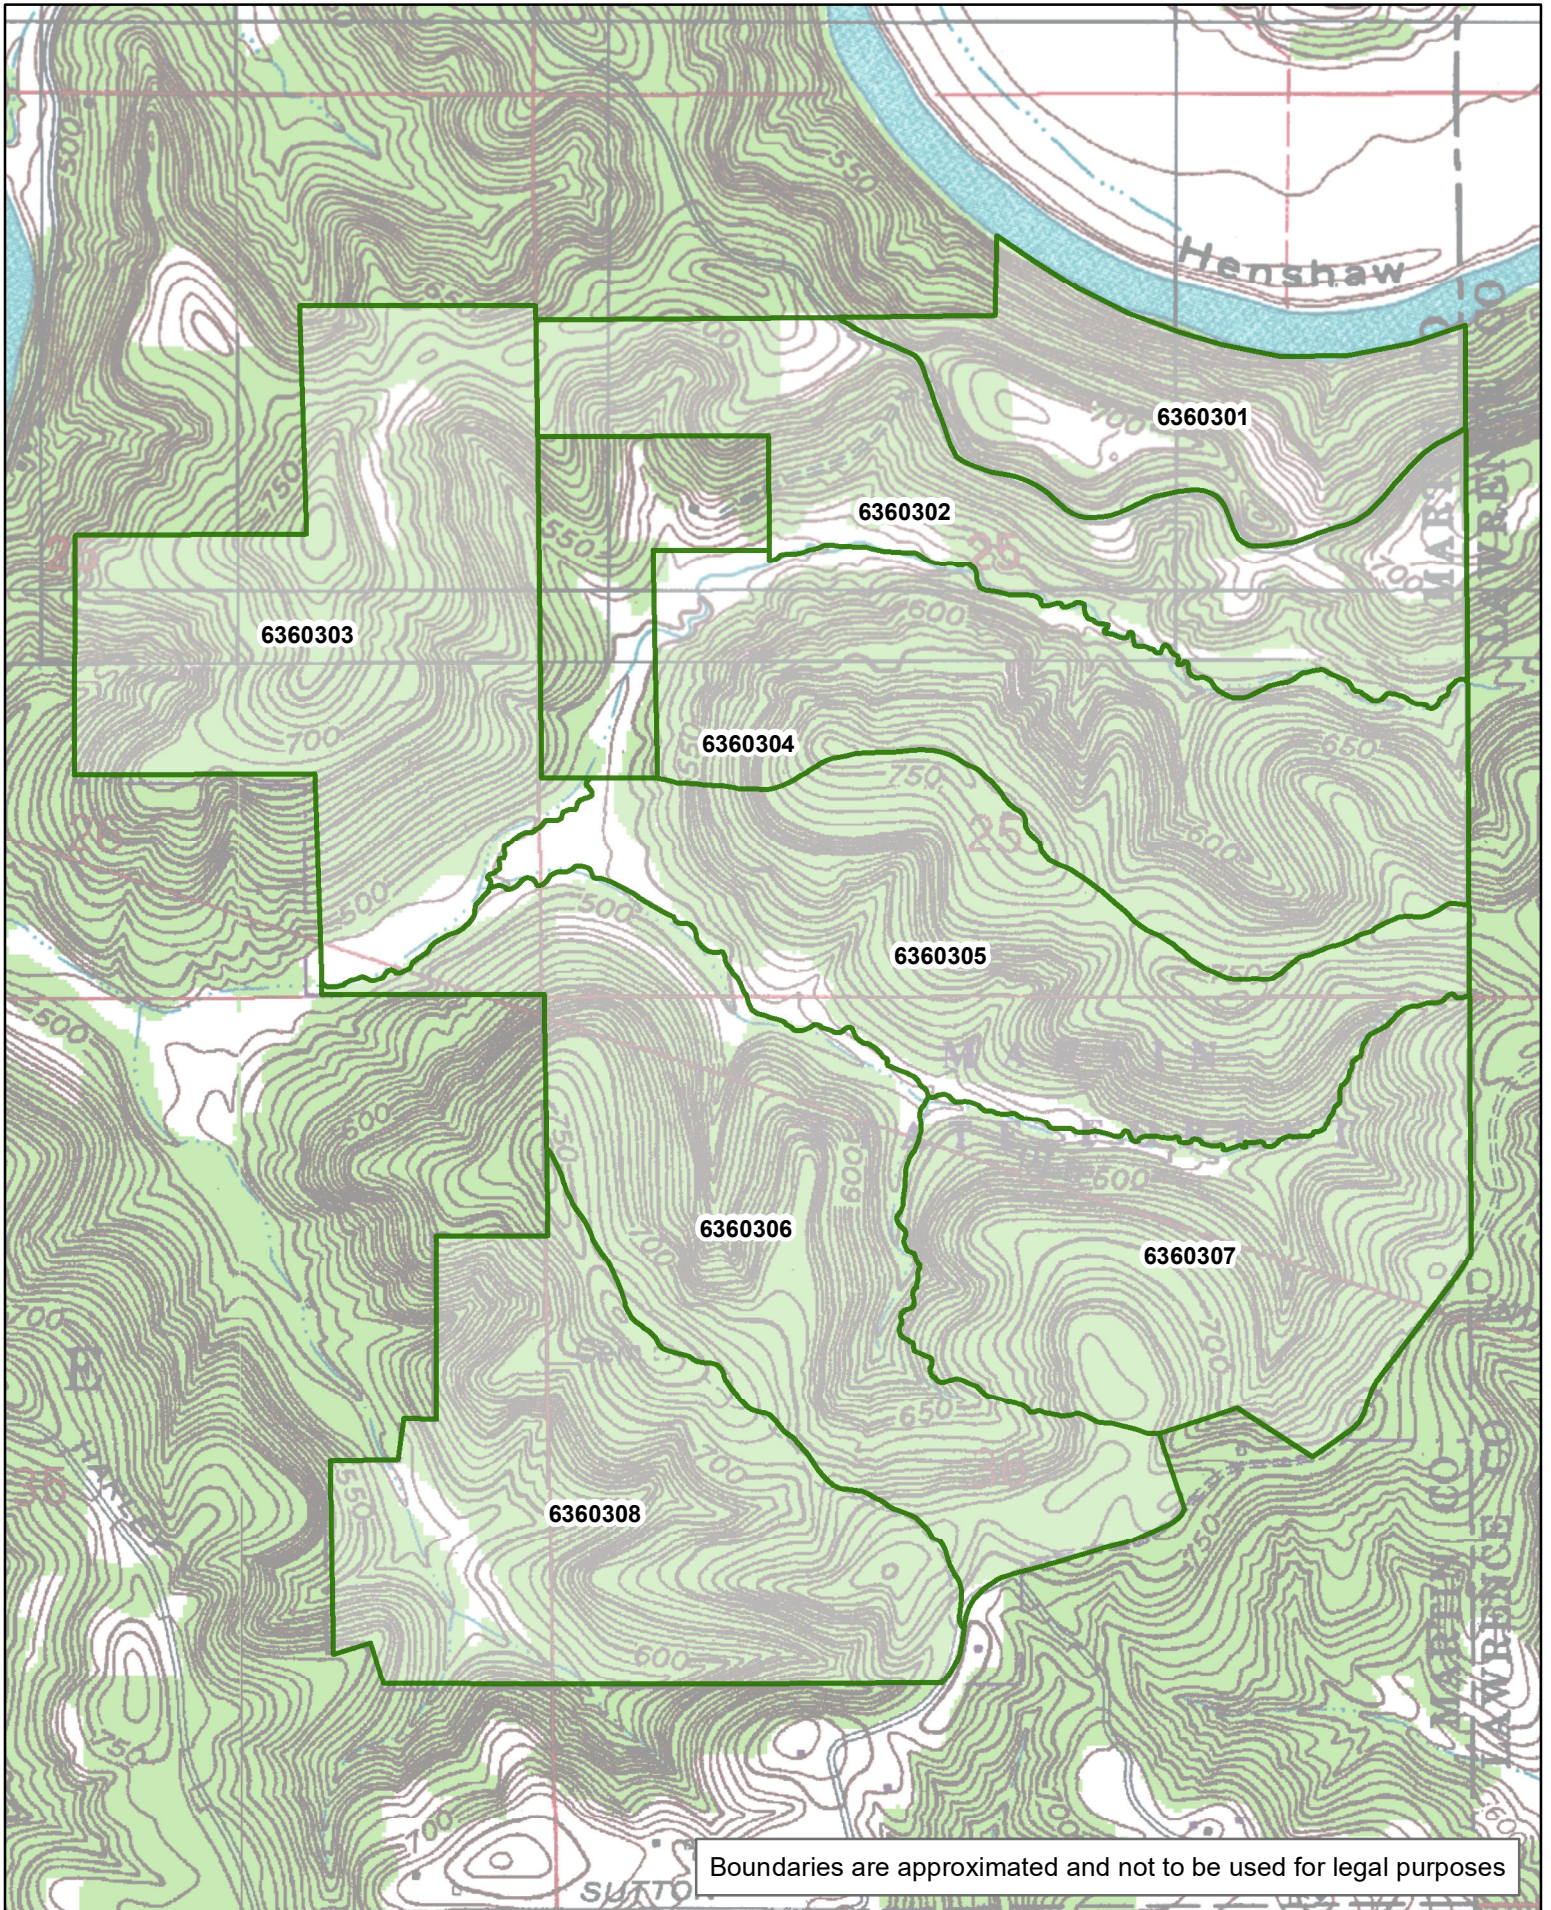

Martin State Forest Compartments

1:162,900

Boundaries are approximated and not to be used for legal purposes

Boundaries are approximated and not to be used for legal purposes

Boundaries are approximated and not to be used for legal purposes

Boundaries are approximated and not to be used for legal purposes