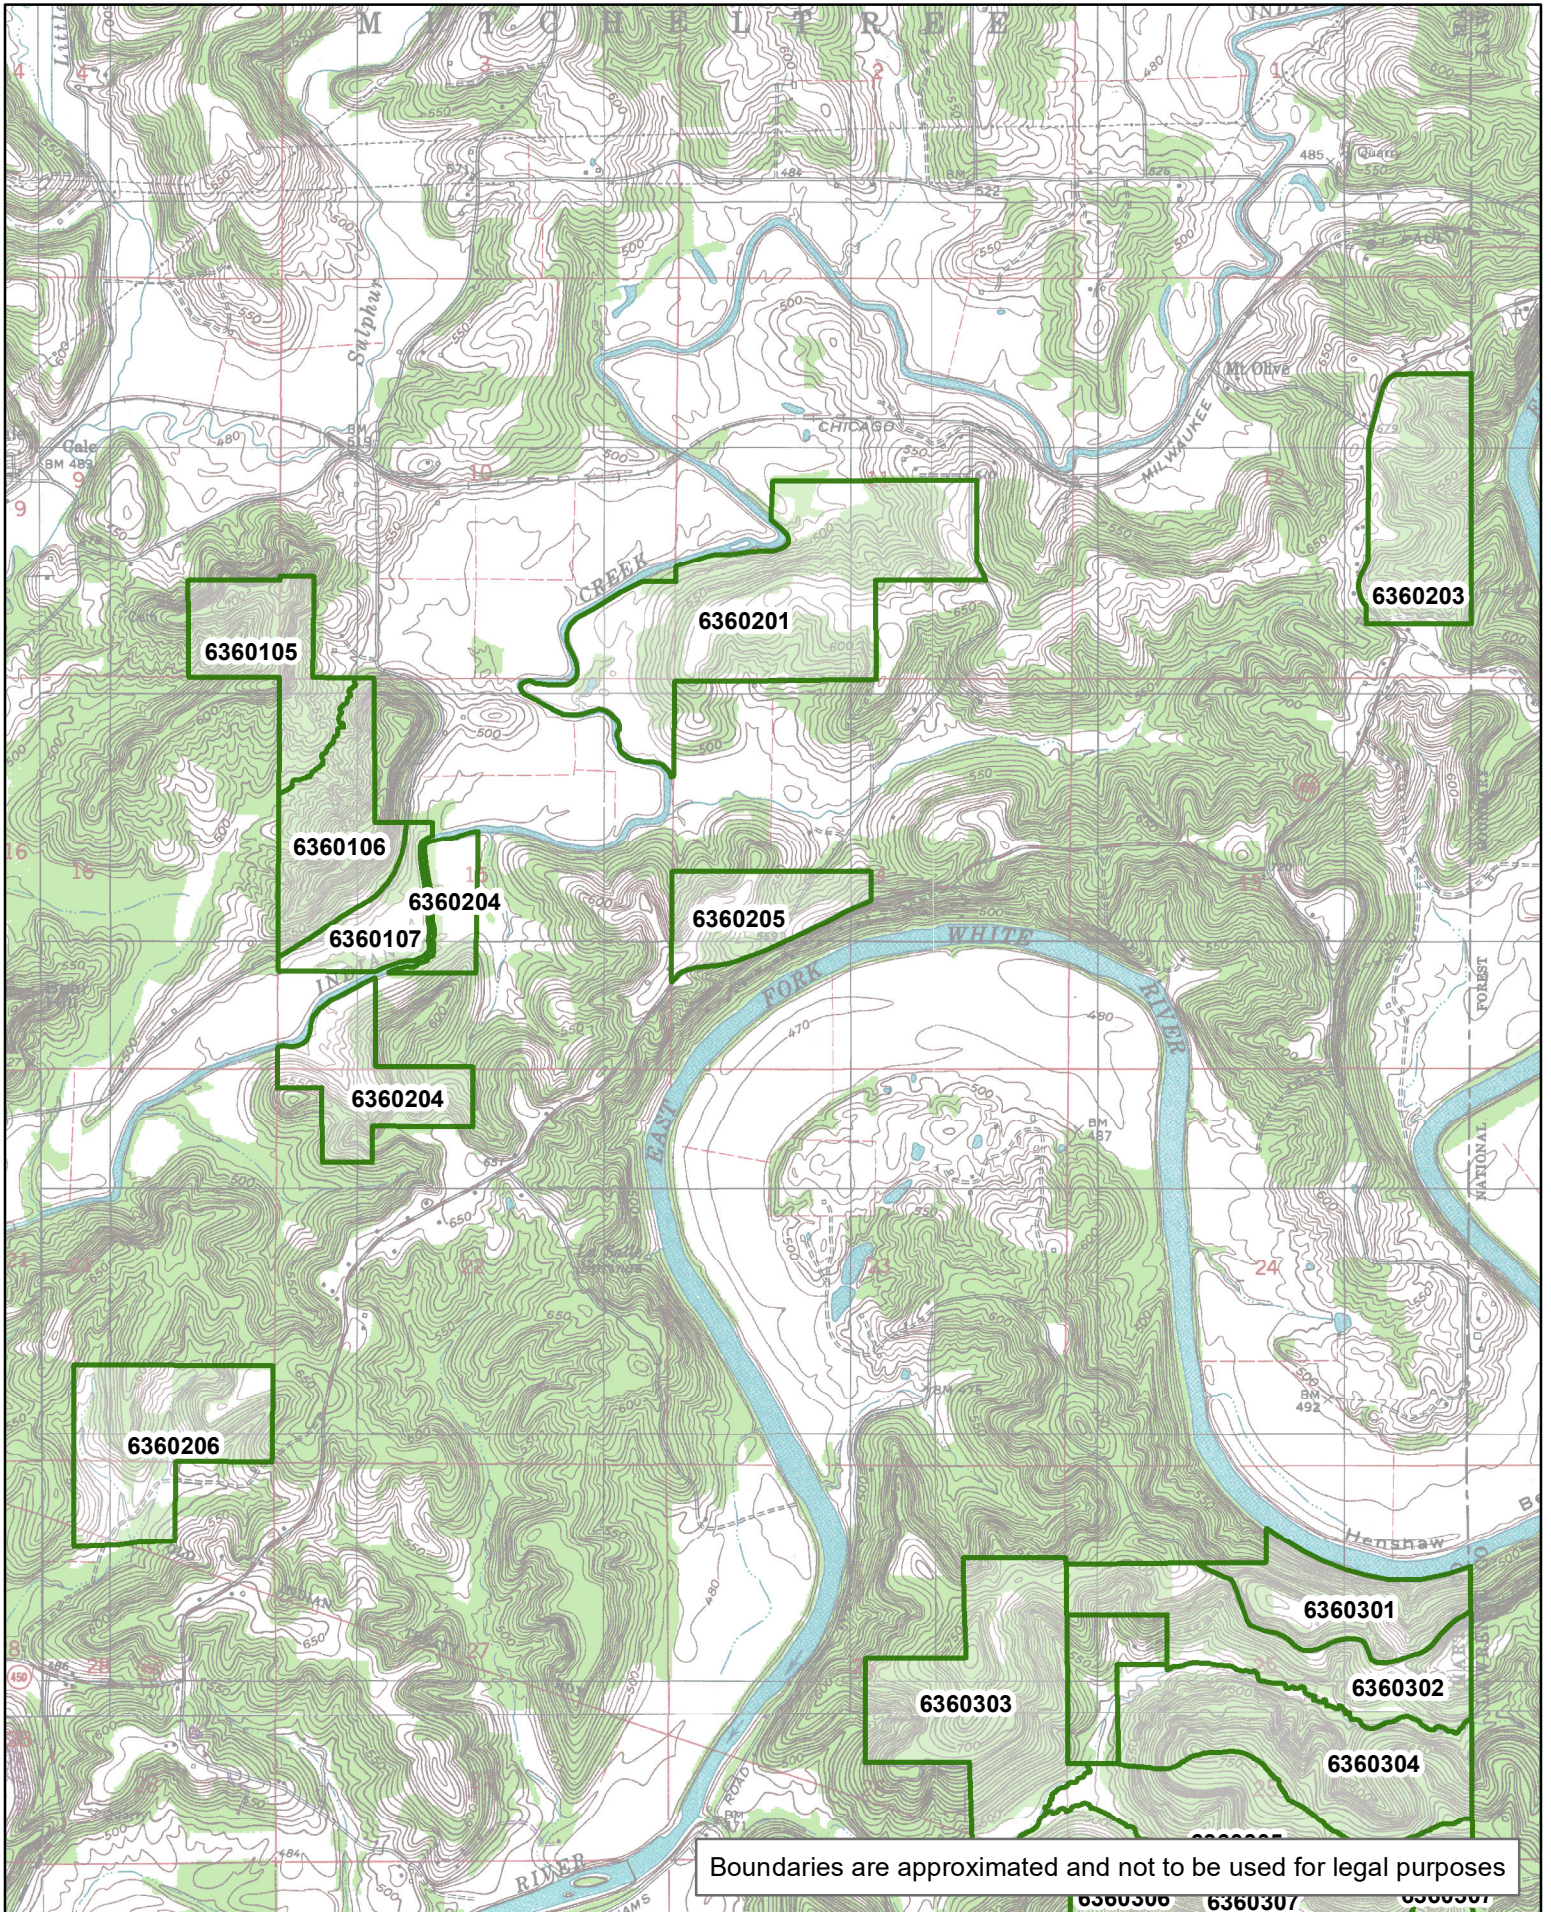

Martin State Forest Compartments

1:162,900

Boundaries are approximated and not to be used for legal purposes

Boundaries are approximated and not to be used for legal purposes

Boundaries are approximated and not to be used for legal purposes

Boundaries are approximated and not to be used for legal purposes