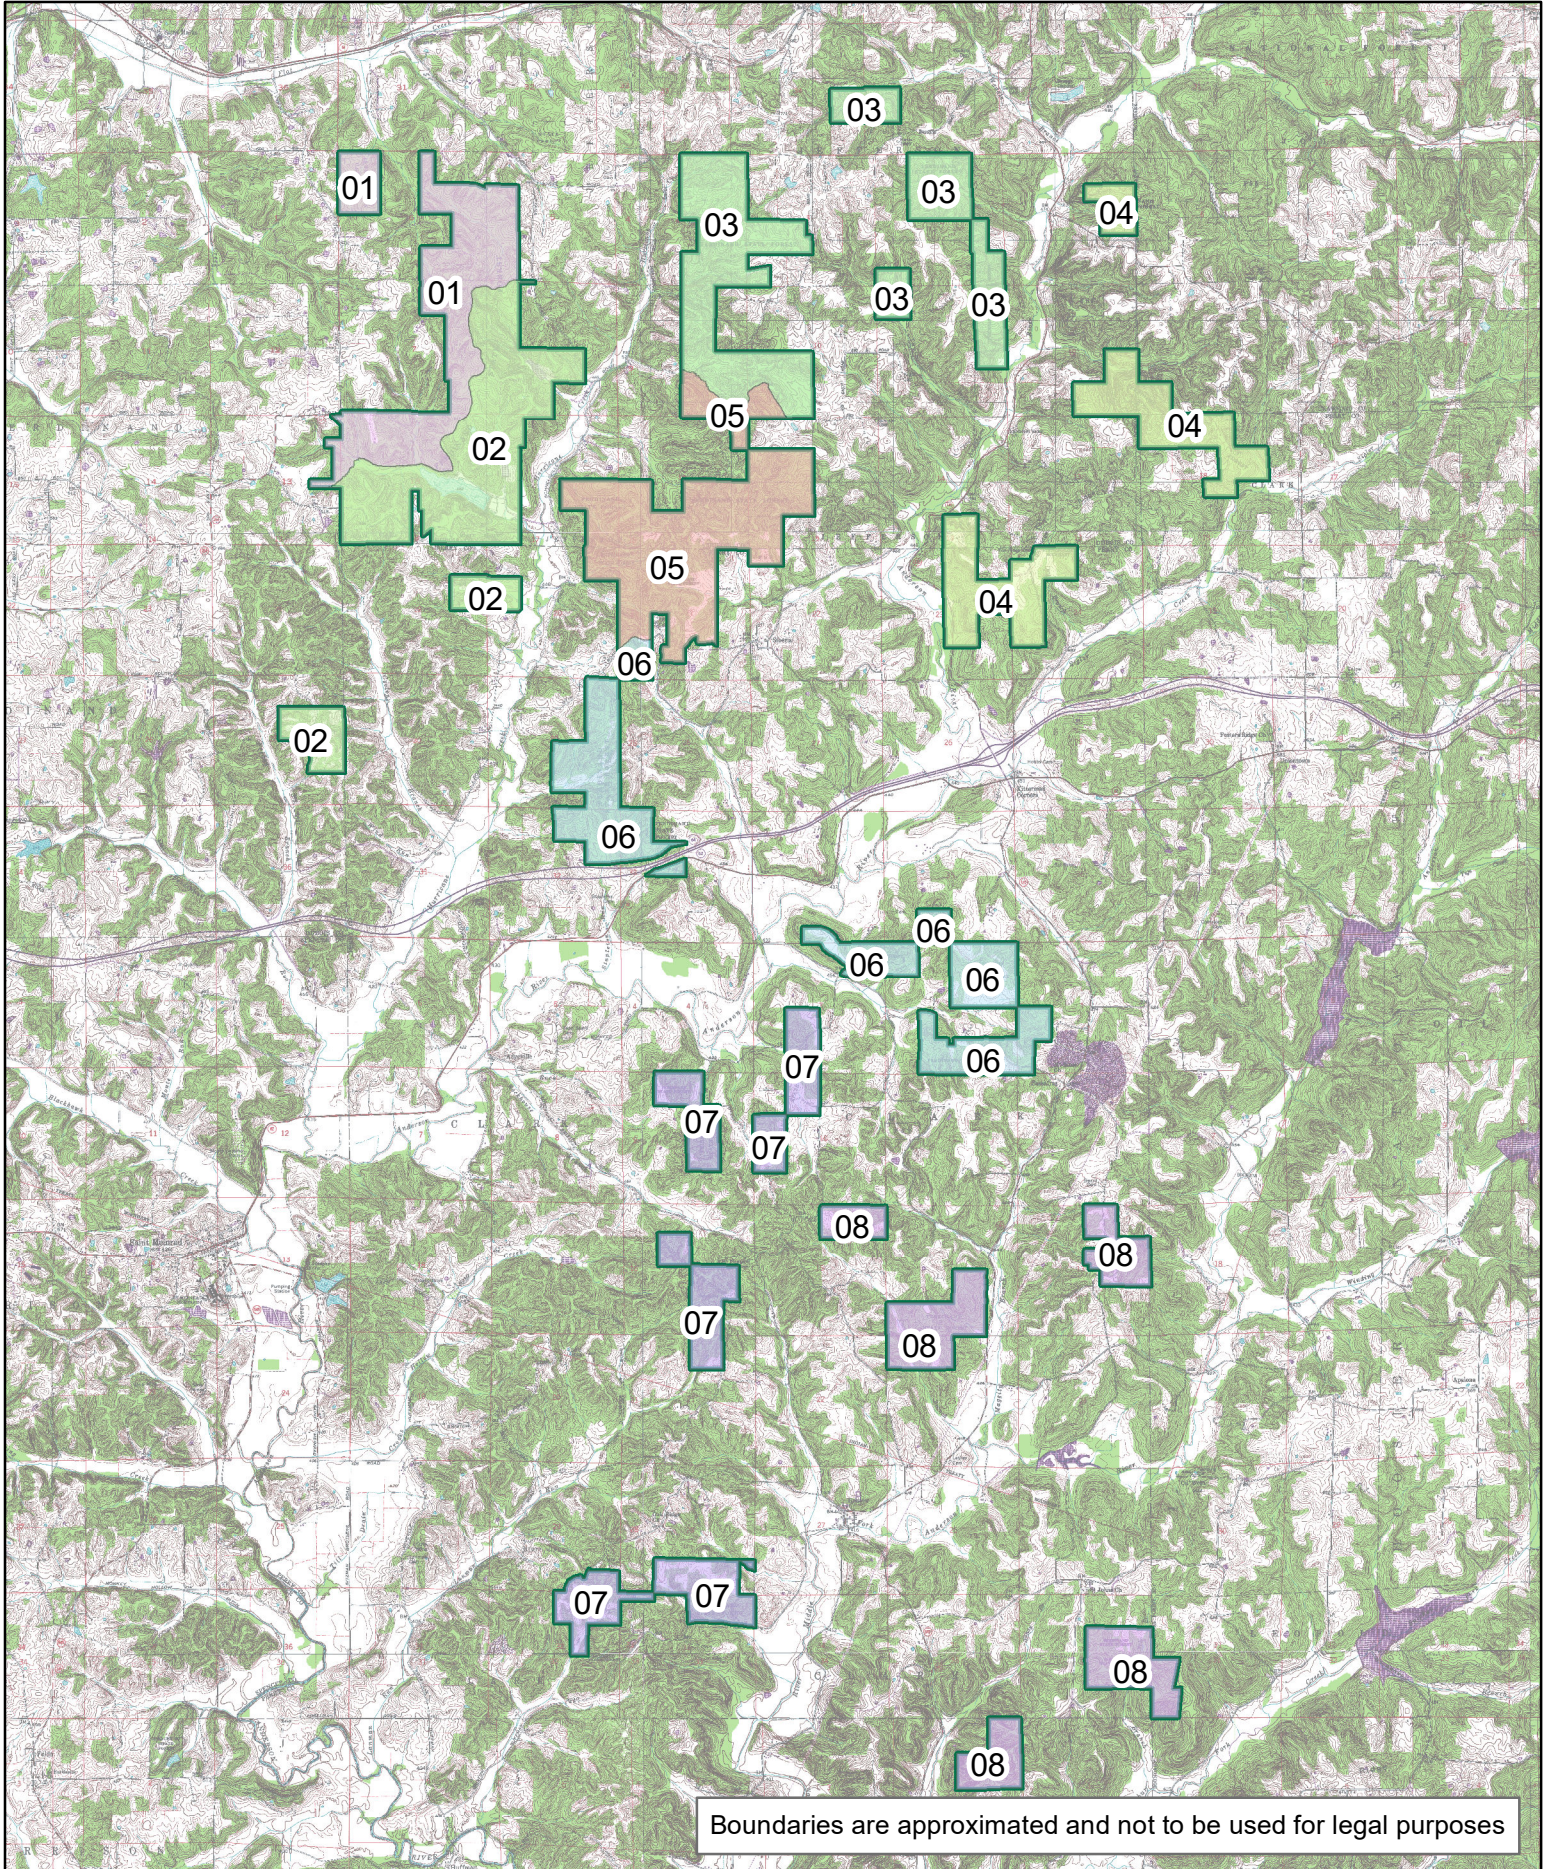

Ferdinand State Forest Compartments

1:93,500

Boundaries are approximated and not to be used for legal purposes

Boundaries are approximated and not to be used for legal purposes

Boundaries are approximated and not to be used for legal purposes

Boundaries are approximated and not to be used for legal purposes