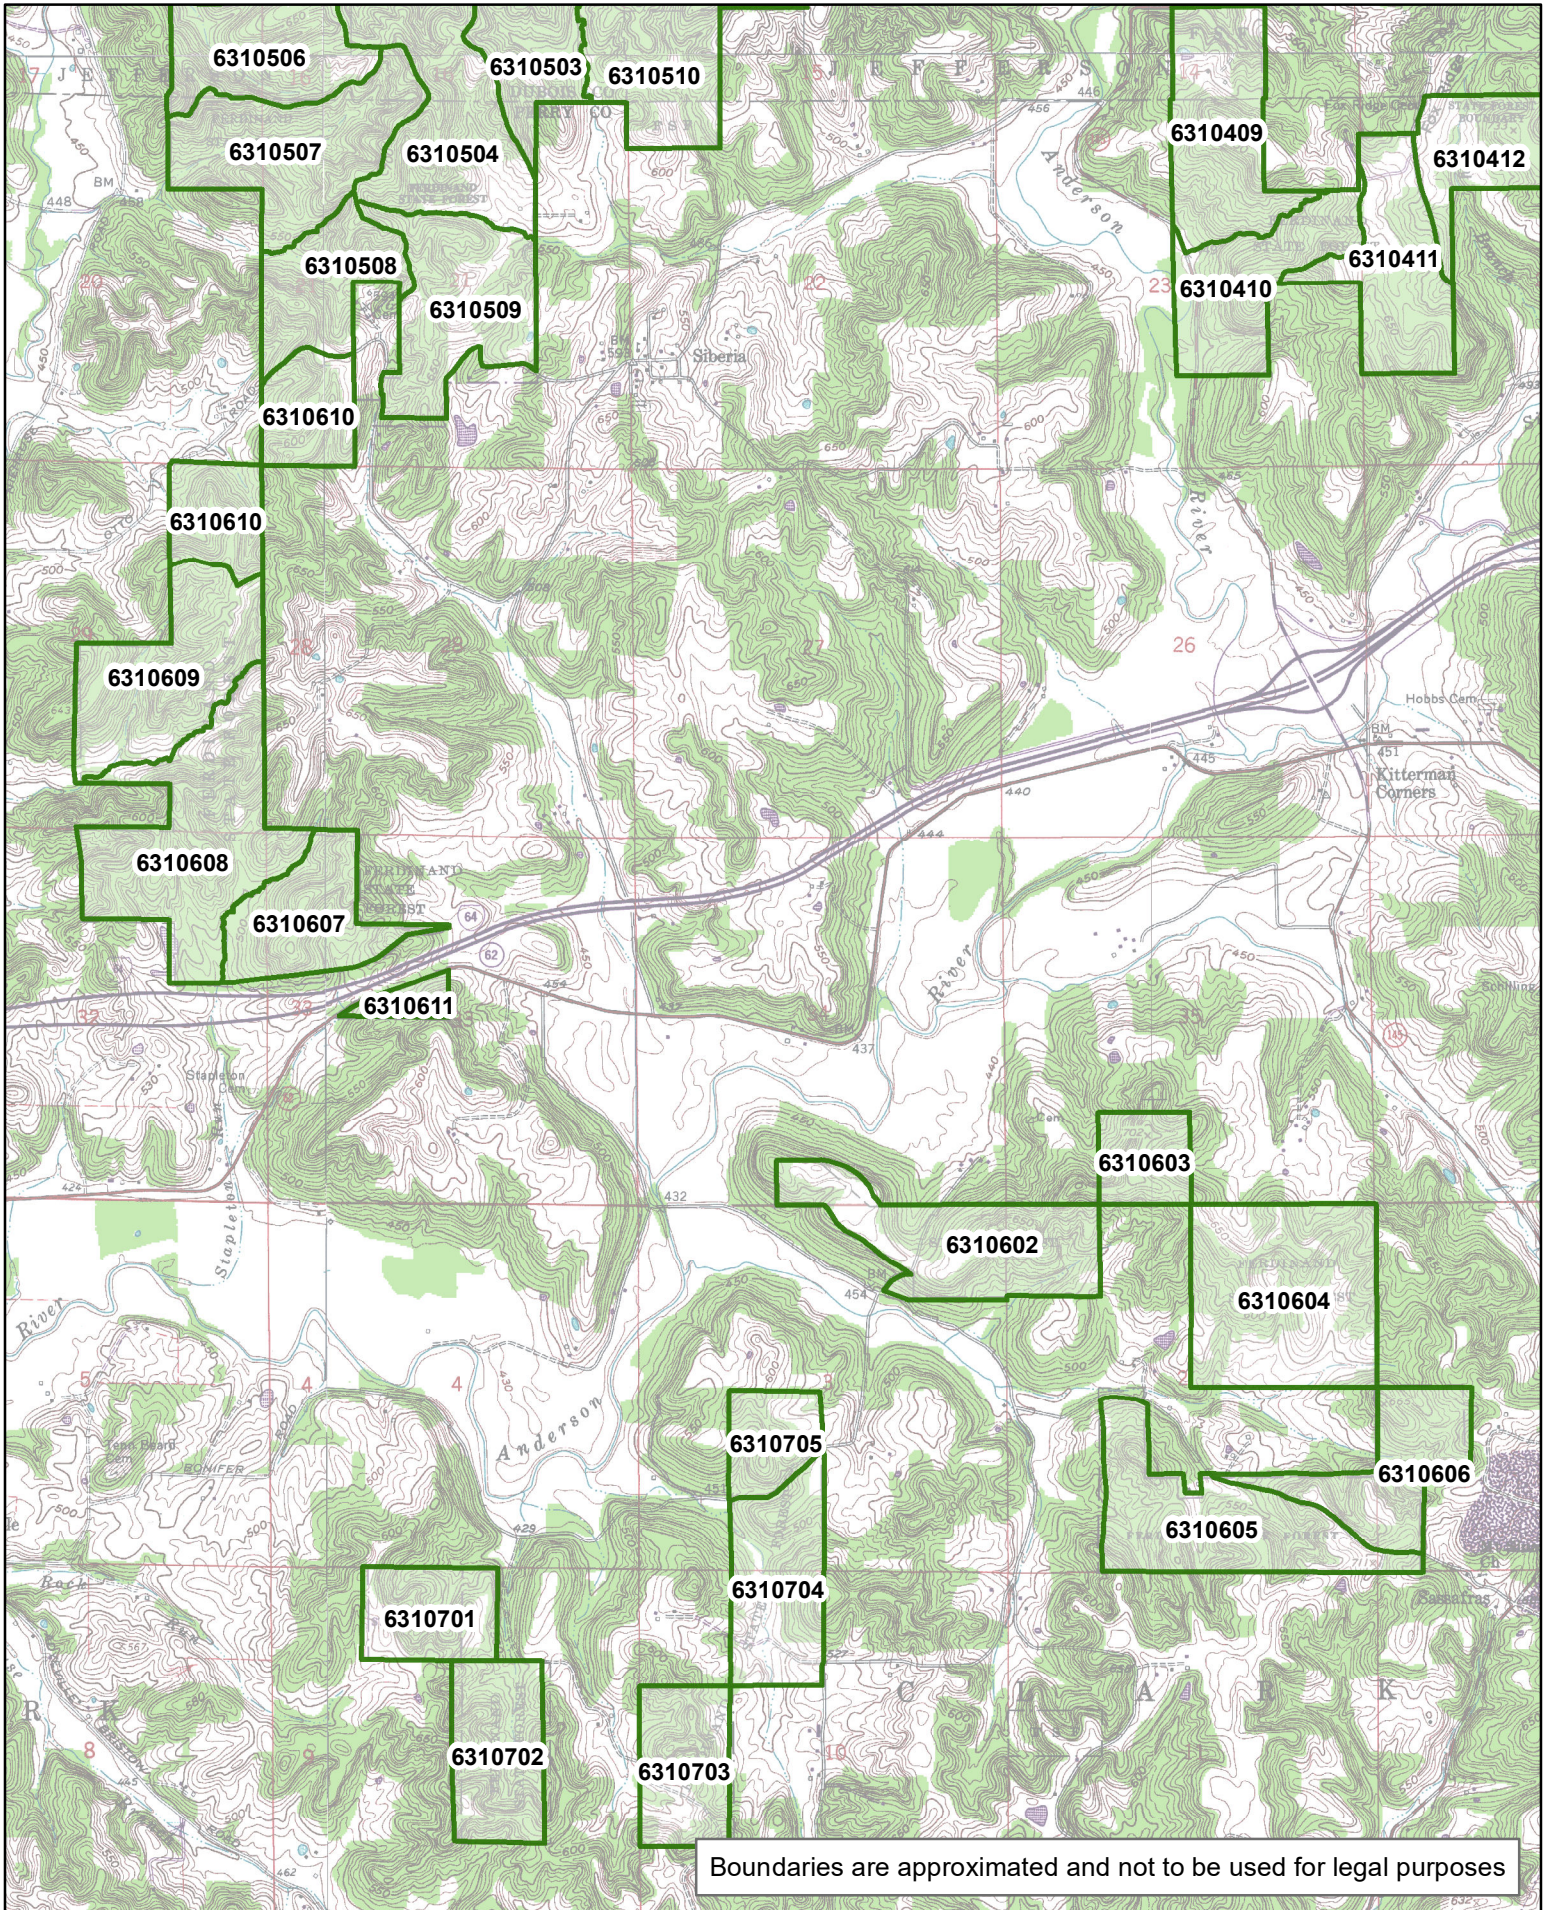

Ferdinand State Forest Compartments

1:93,500

Boundaries are approximated and not to be used for legal purposes

Boundaries are approximated and not to be used for legal purposes

Boundaries are approximated and not to be used for legal purposes

Boundaries are approximated and not to be used for legal purposes