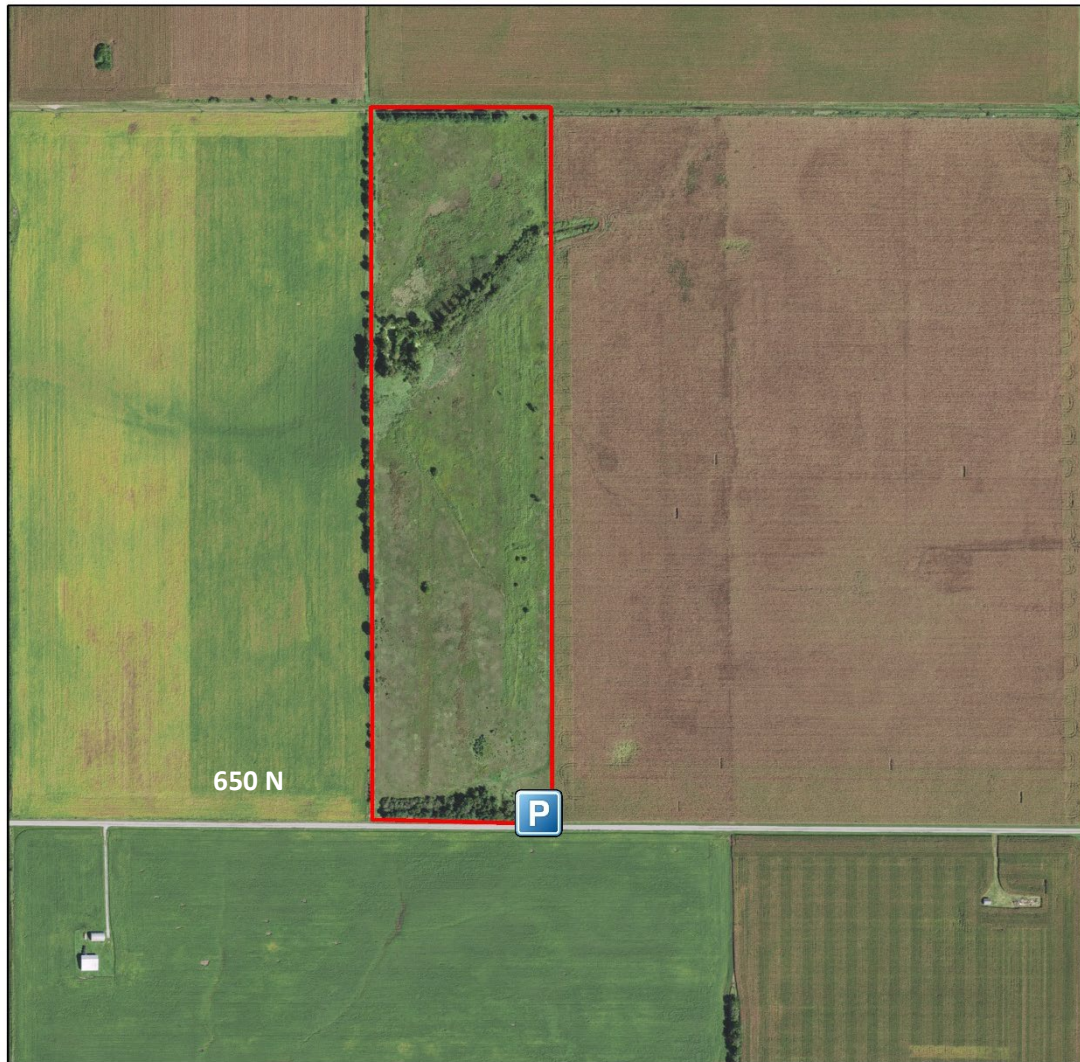

## Deno Game Bird Area

### Benton County, Indiana

Deno Game Bird Area is a 40-acre property purchased in 1985. It was the first-owned parcel in the Game Bird Habitat Program and was funded through Game Bird Habitat Stamp funds.

Directions: From Fowler, go north on S.R. 55 for 6 ½ miles to C.R. 650 N. Turn left (west) on 650 N. and travel 1 ½ miles. The property is on the north side of the road. Park by the wooden sign.

GPS coordinates for the parking area: (40.701333, -87.351608). All boundaries on the map are approximate.