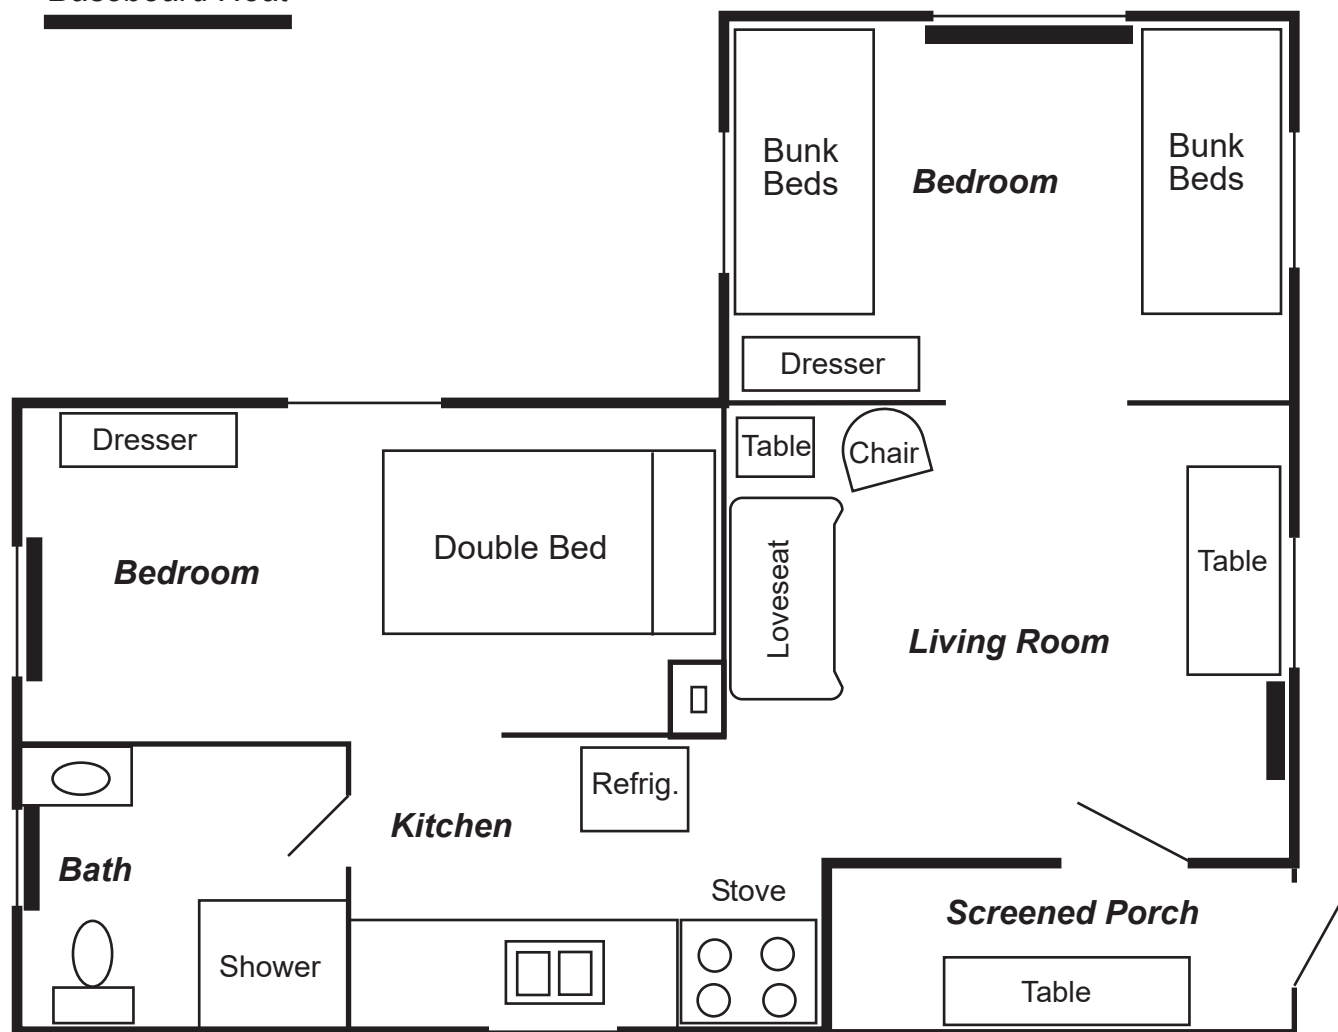

## Cabins B and C

### CHECK IN/OUT TIMES (by local time)

**Cabins** Mon.-Sun. & holidays

Check-in: 4:00 p.m.

Check-out: 11:00 a.m.

## Cabins D

Baseboard Heat