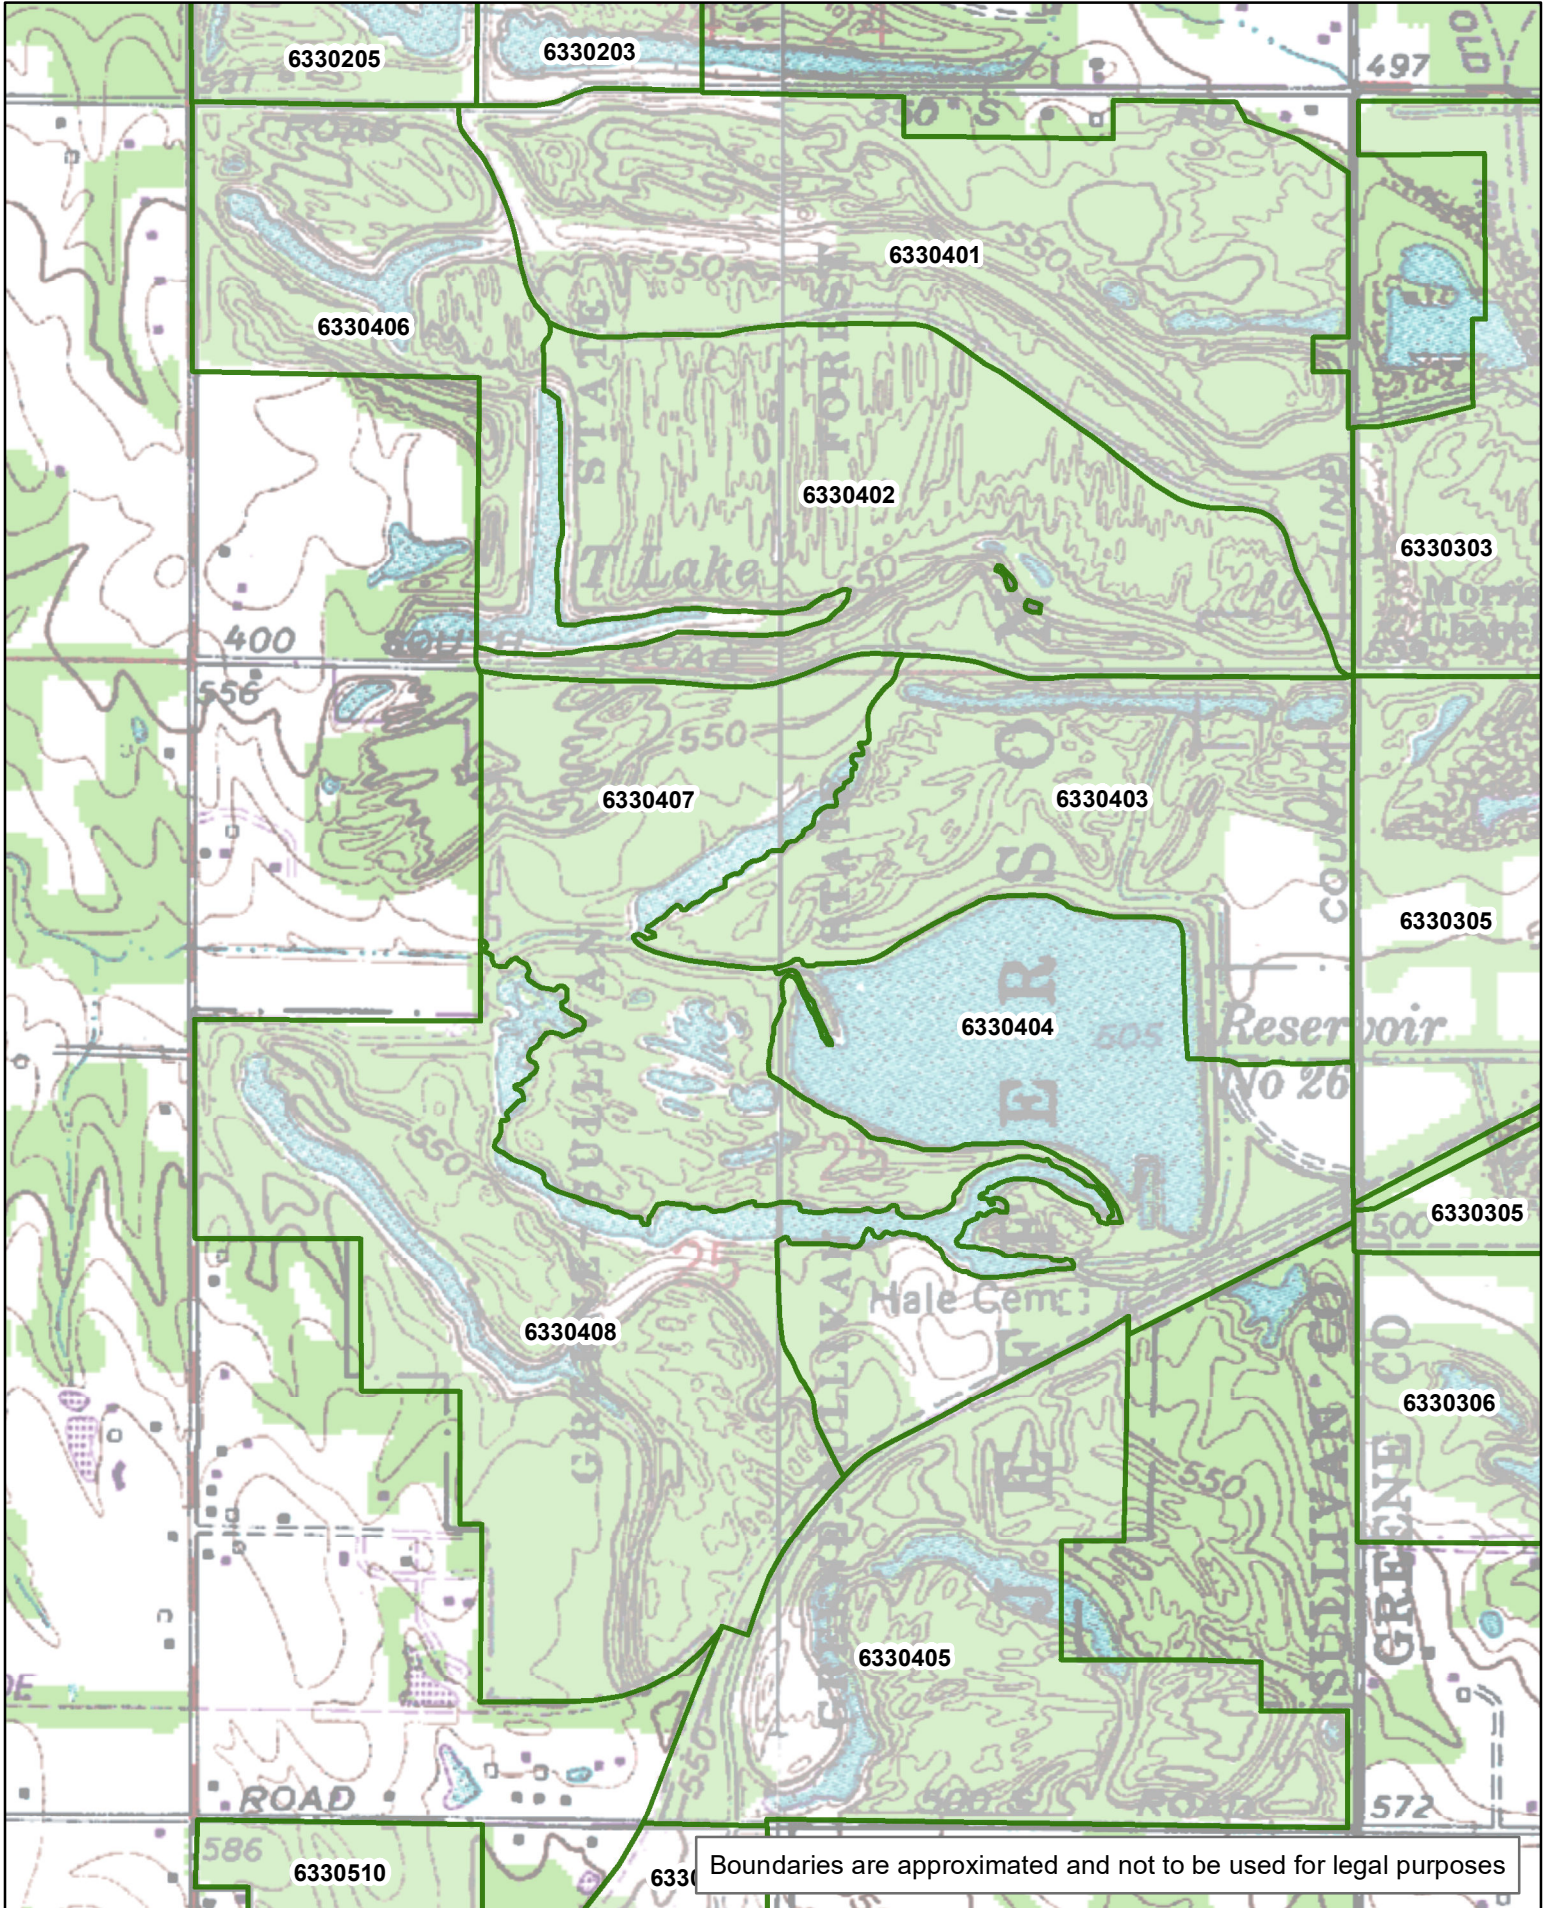

Greene-Sullivan State Forest Compartments

1:72,600

Boundaries are approximated and not to be used for legal purposes

Boundaries are approximated and not to be used for legal purposes

Boundaries are approximated and not to be used for legal purposes

Boundaries are approximated and not to be used for legal purposes

Boundaries are approximated and not to be used for legal purposes