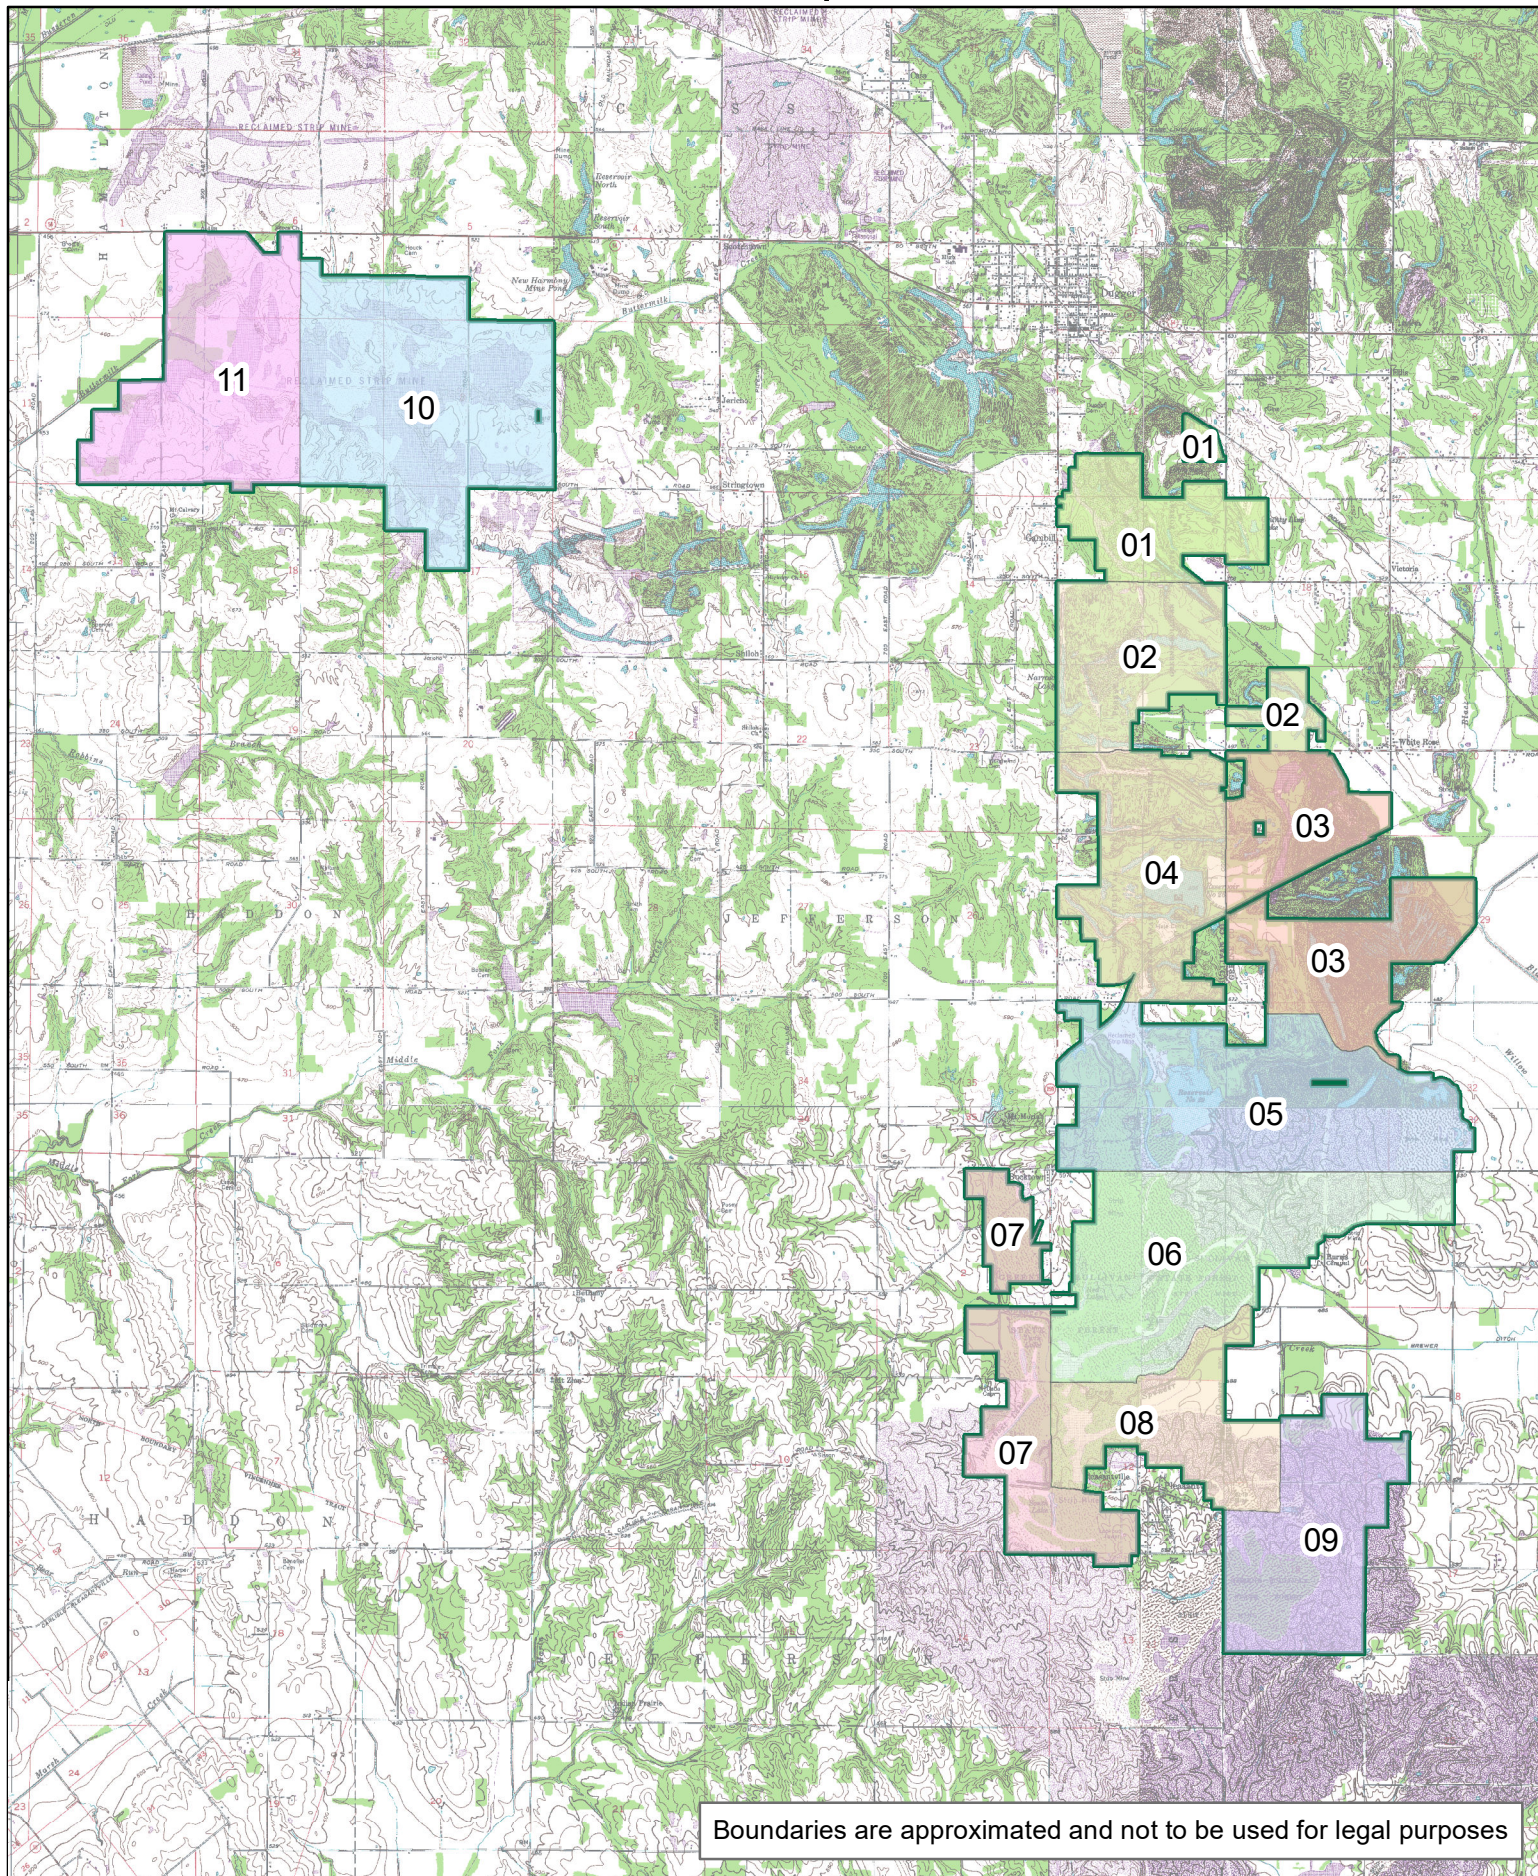

Greene-Sullivan State Forest Compartments

1:72,600

Boundaries are approximated and not to be used for legal purposes

Boundaries are approximated and not to be used for legal purposes

Boundaries are approximated and not to be used for legal purposes

Boundaries are approximated and not to be used for legal purposes

Boundaries are approximated and not to be used for legal purposes