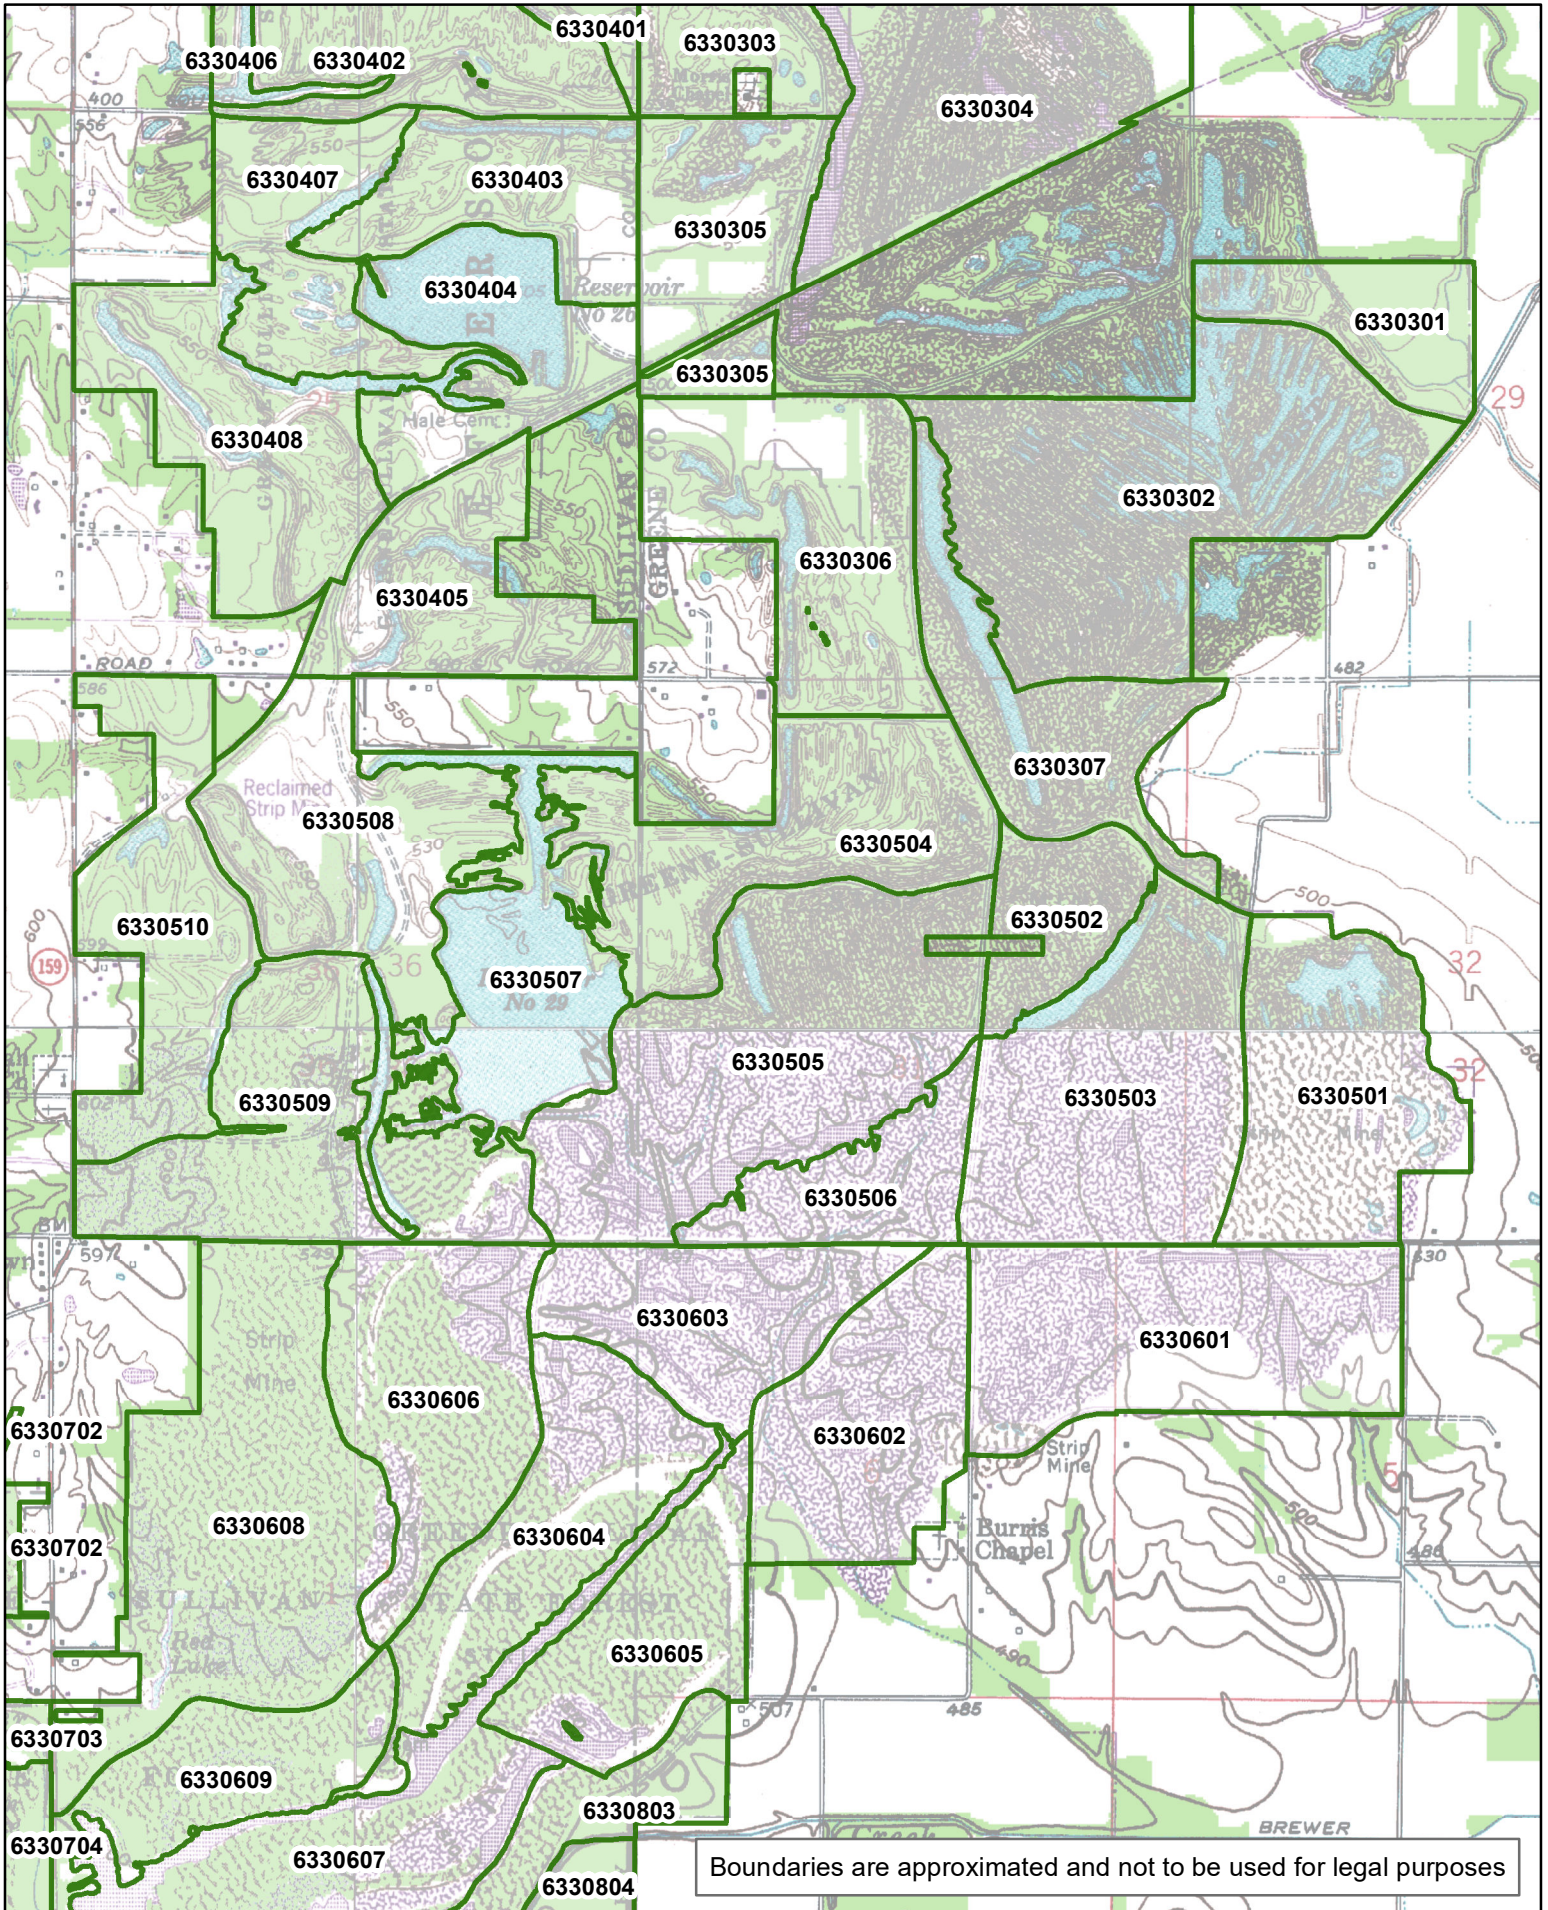

Greene-Sullivan State Forest Compartments

1:72,600

Boundaries are approximated and not to be used for legal purposes

Boundaries are approximated and not to be used for legal purposes

Boundaries are approximated and not to be used for legal purposes

Boundaries are approximated and not to be used for legal purposes

Boundaries are approximated and not to be used for legal purposes