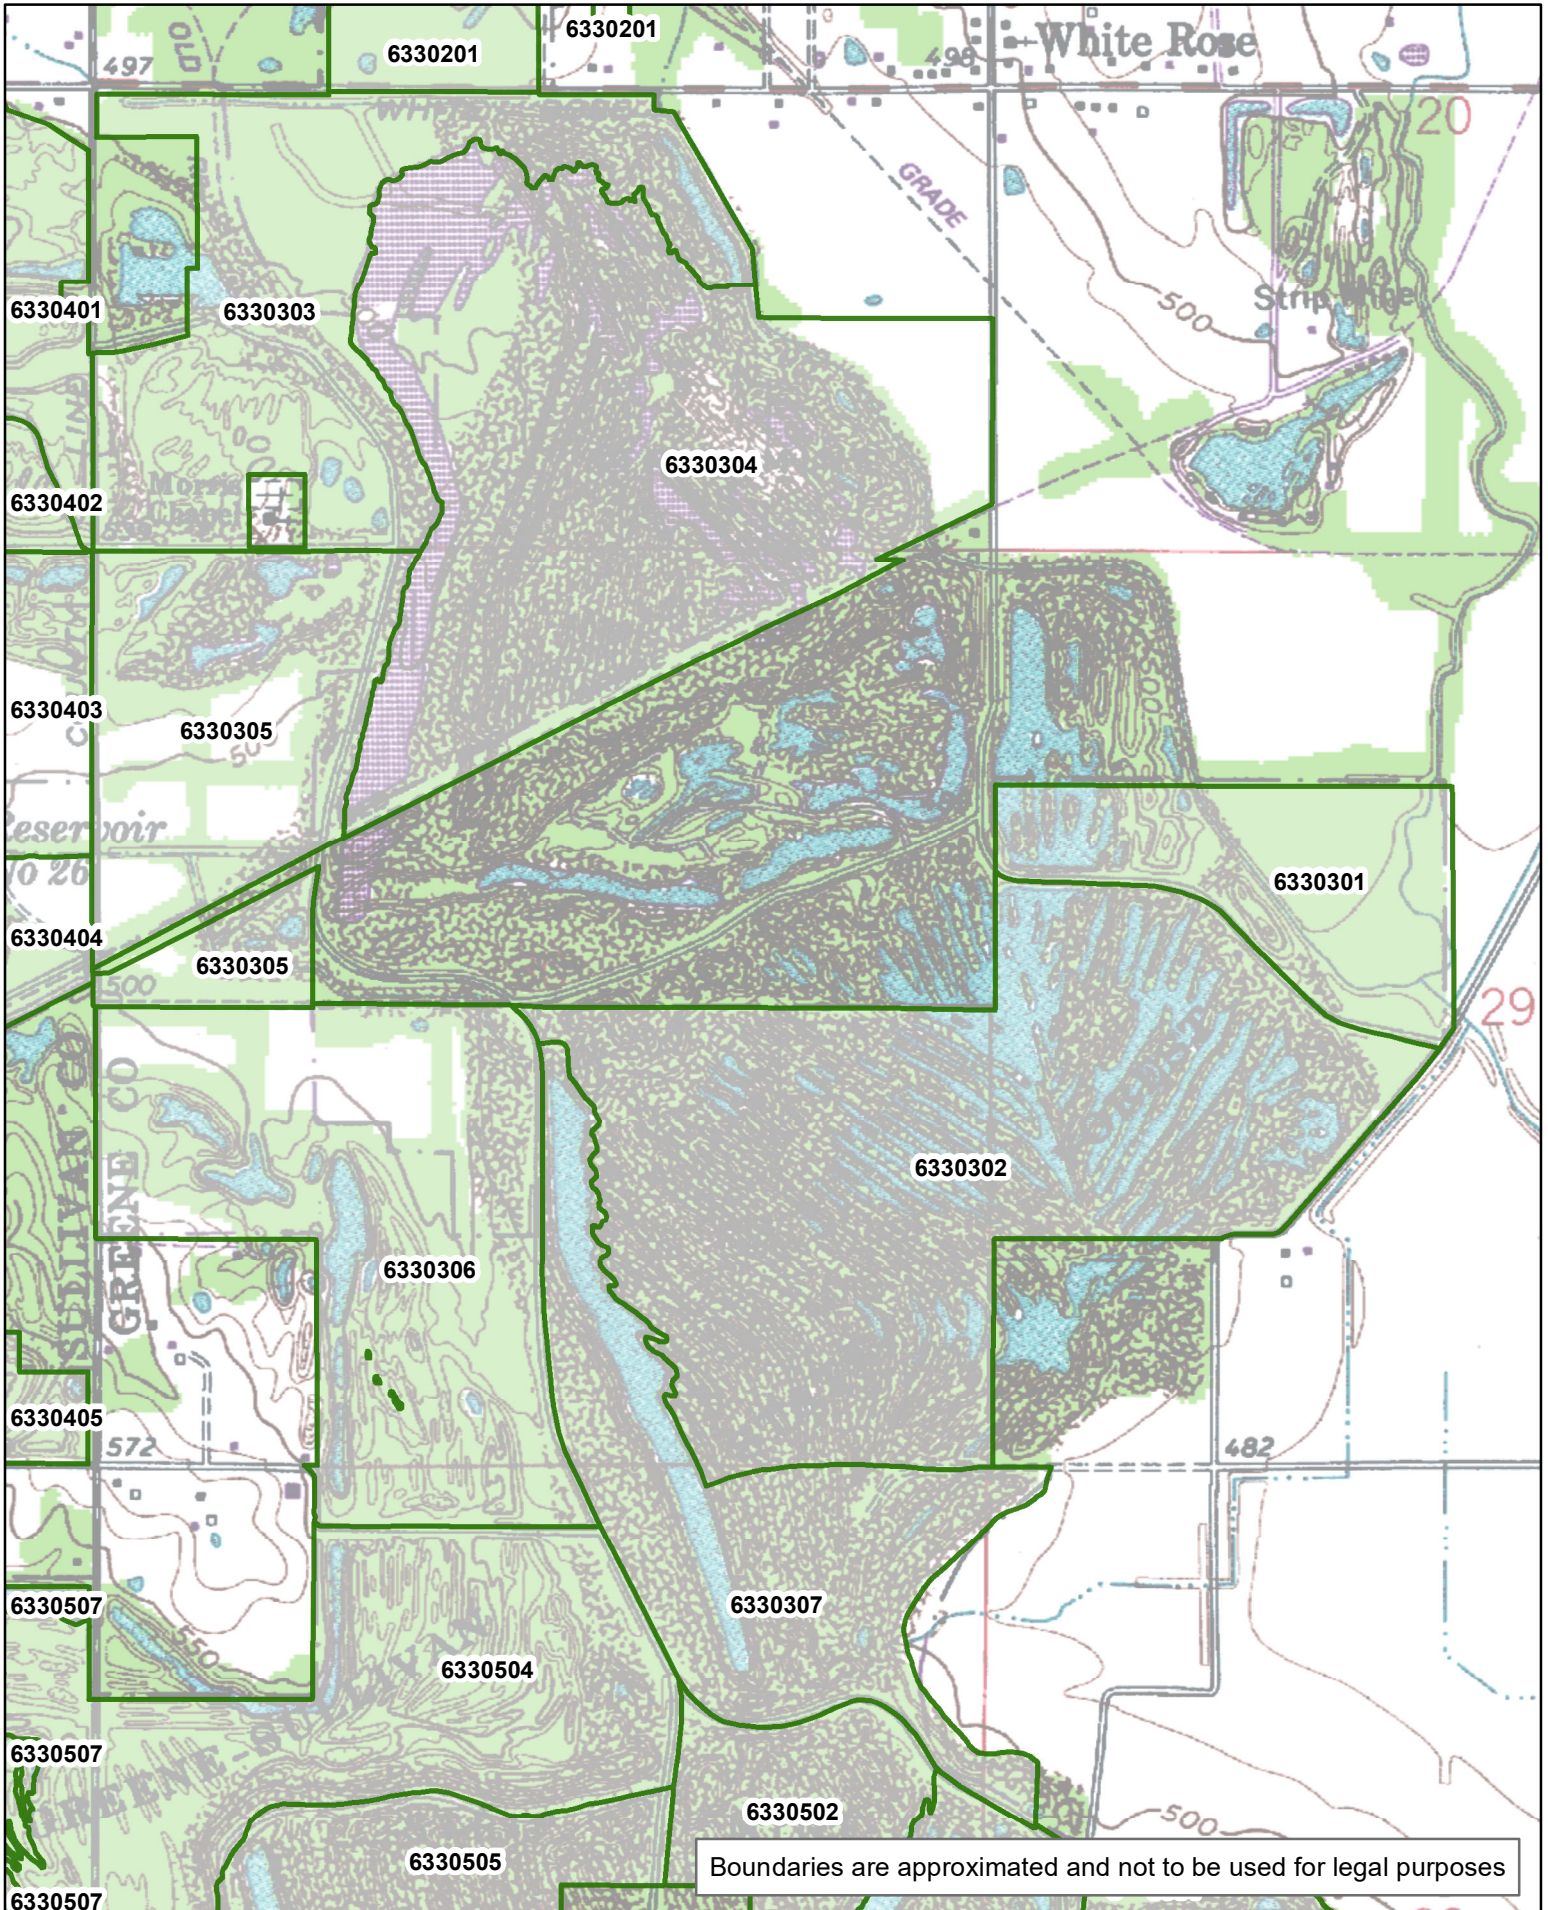

Greene-Sullivan State Forest Compartments

1:72,600

Boundaries are approximated and not to be used for legal purposes

Boundaries are approximated and not to be used for legal purposes

Boundaries are approximated and not to be used for legal purposes

Boundaries are approximated and not to be used for legal purposes

Boundaries are approximated and not to be used for legal purposes