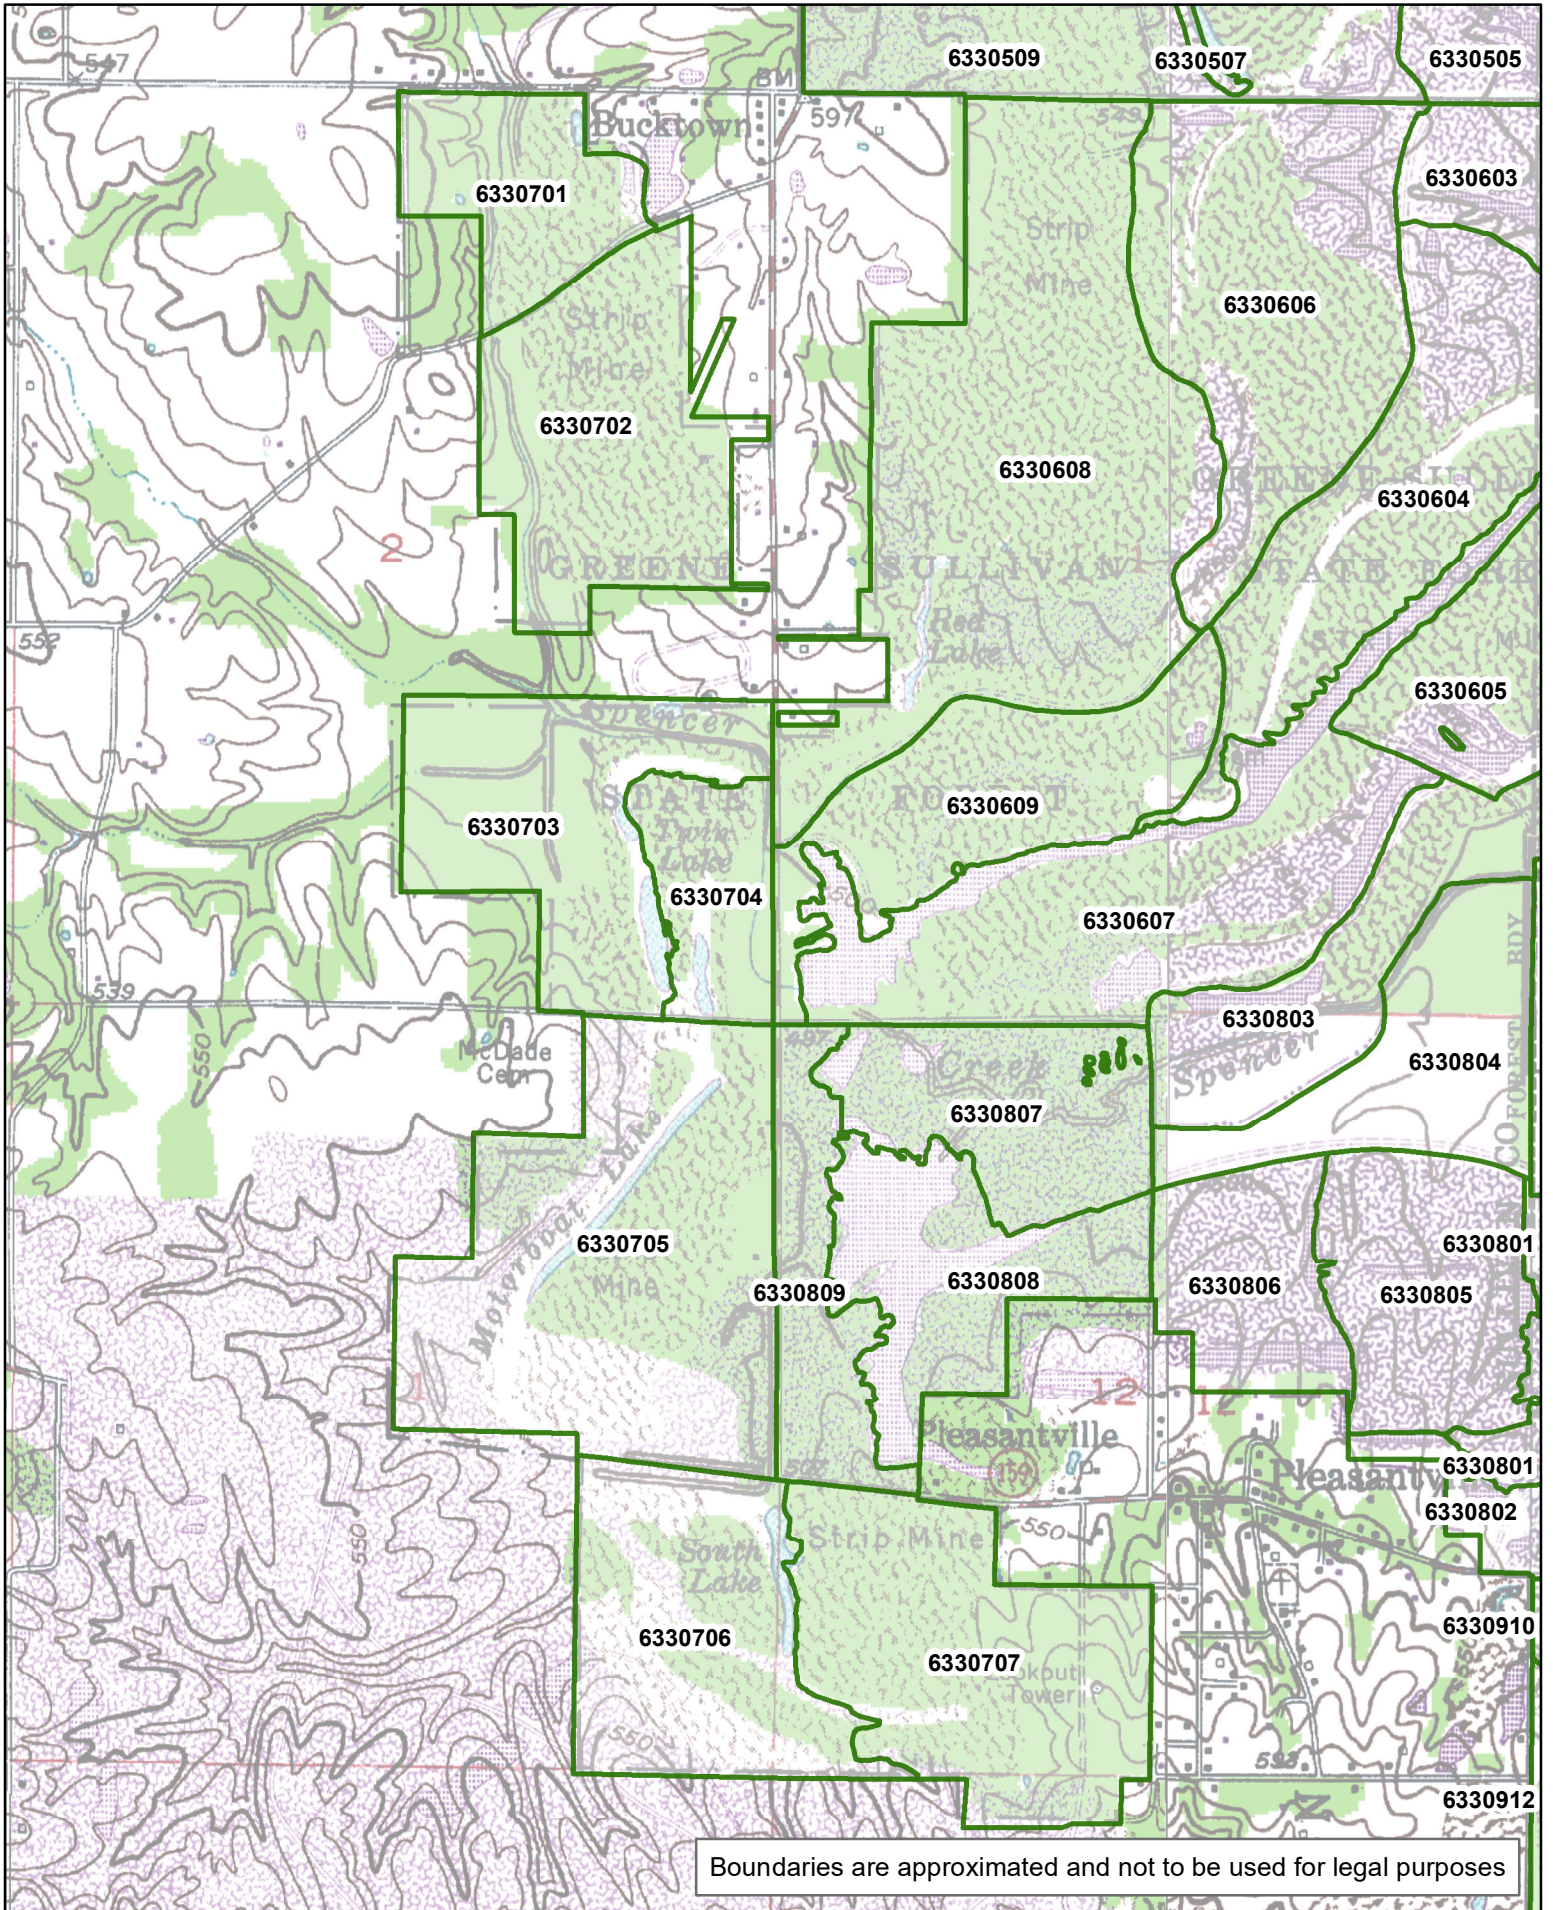

Greene-Sullivan State Forest Compartments

1:72,600

Boundaries are approximated and not to be used for legal purposes

Boundaries are approximated and not to be used for legal purposes

Boundaries are approximated and not to be used for legal purposes

Boundaries are approximated and not to be used for legal purposes

Boundaries are approximated and not to be used for legal purposes