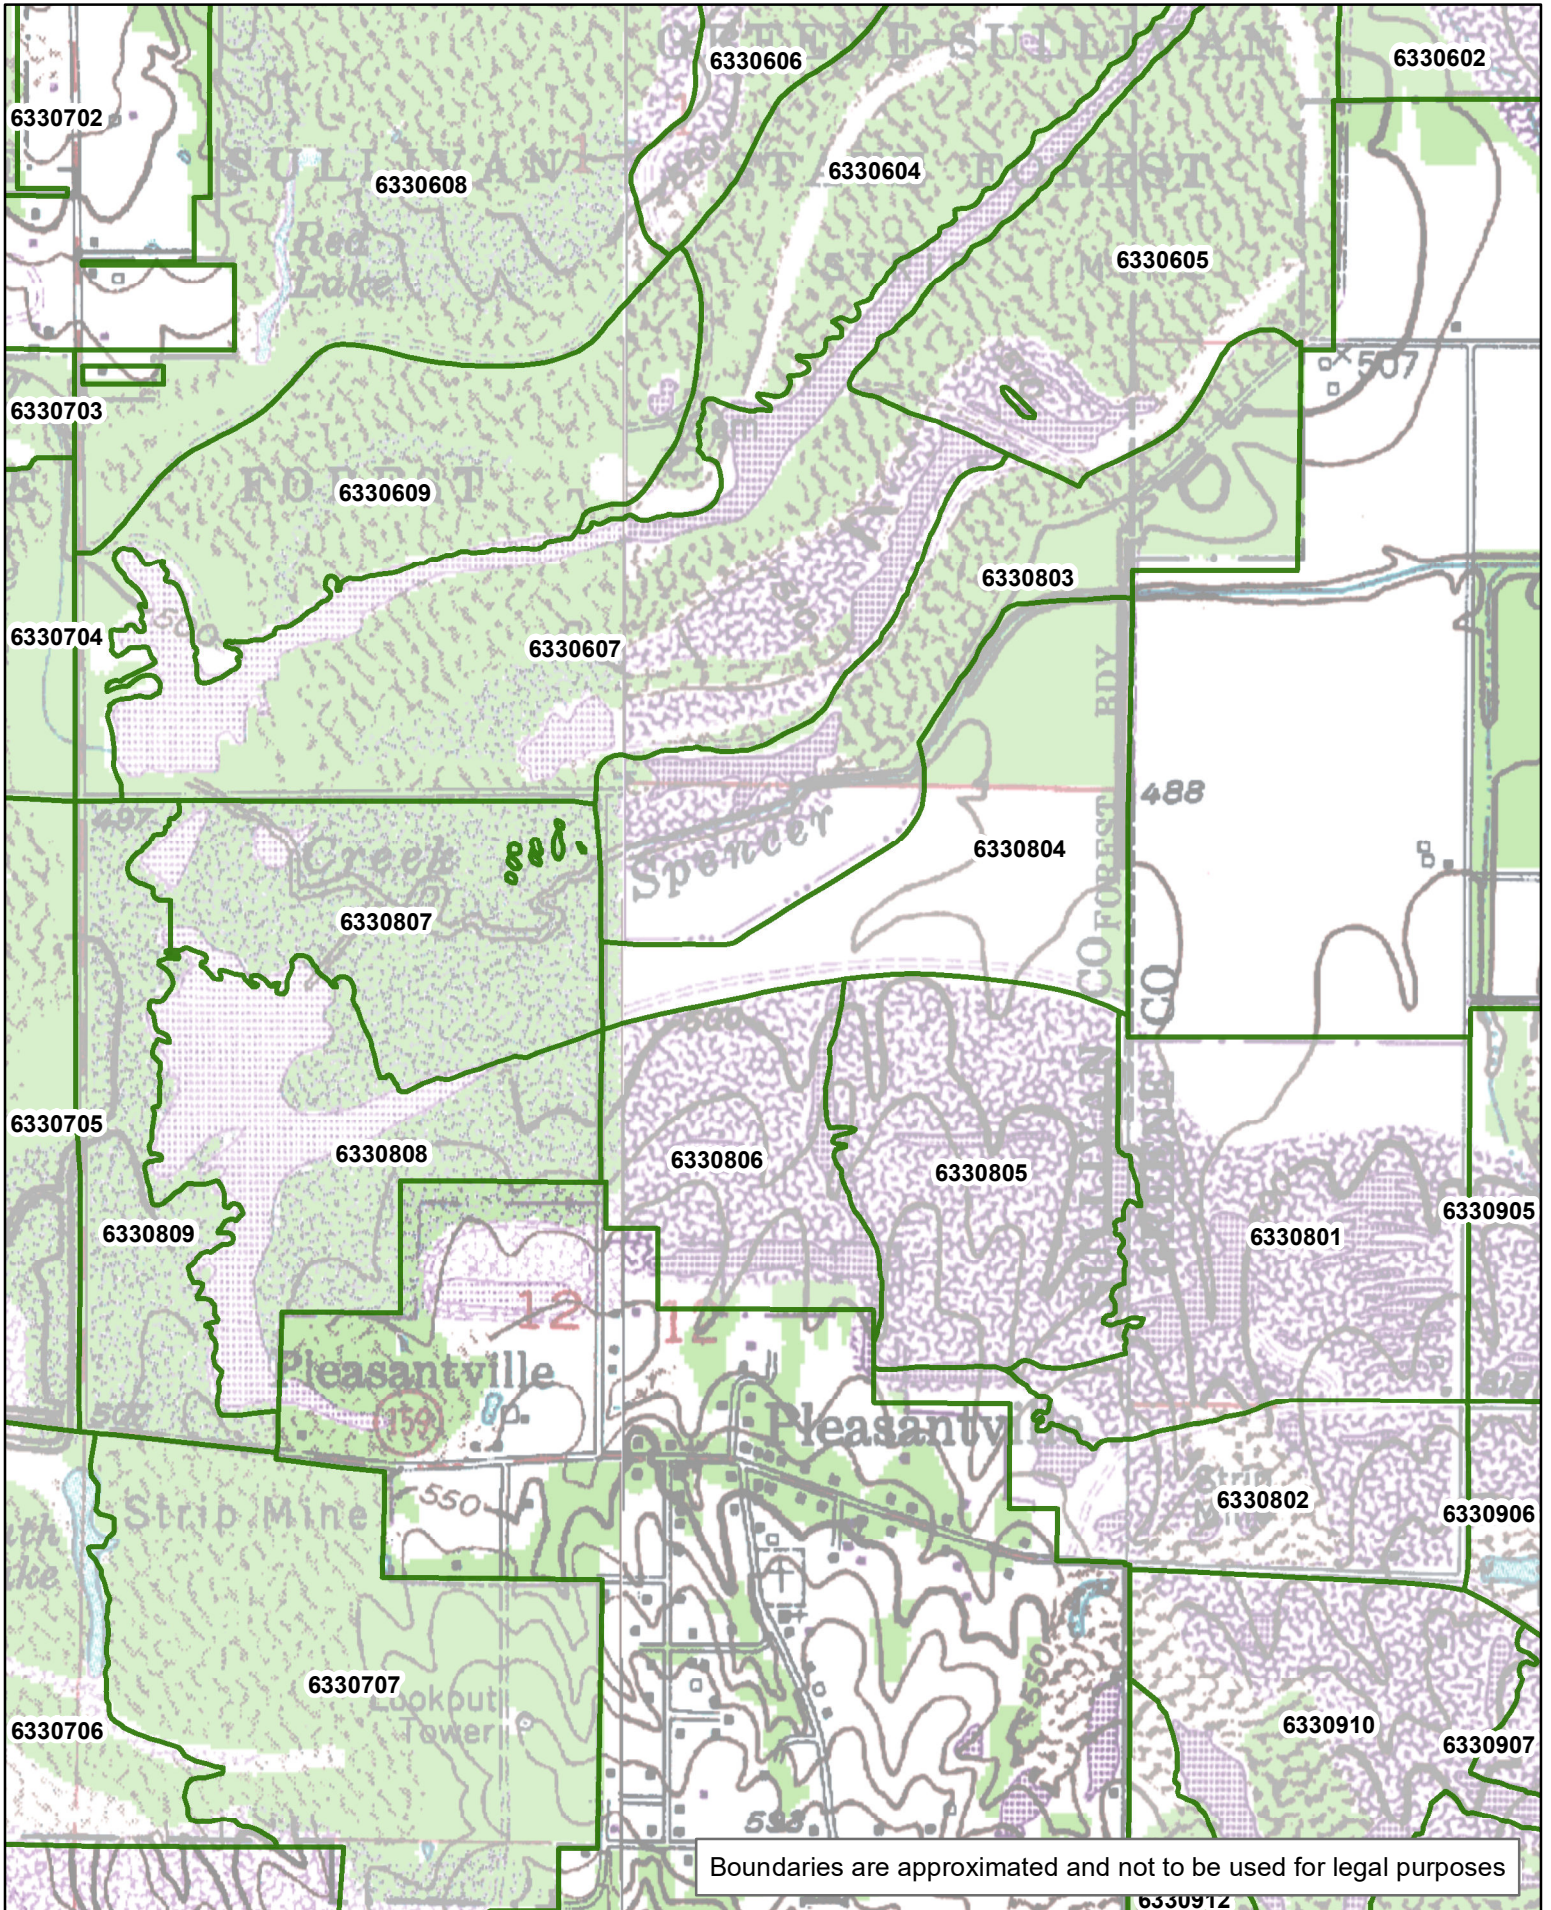

Greene-Sullivan State Forest Compartments

1:72,600

Boundaries are approximated and not to be used for legal purposes

Boundaries are approximated and not to be used for legal purposes

Boundaries are approximated and not to be used for legal purposes

Boundaries are approximated and not to be used for legal purposes

Boundaries are approximated and not to be used for legal purposes